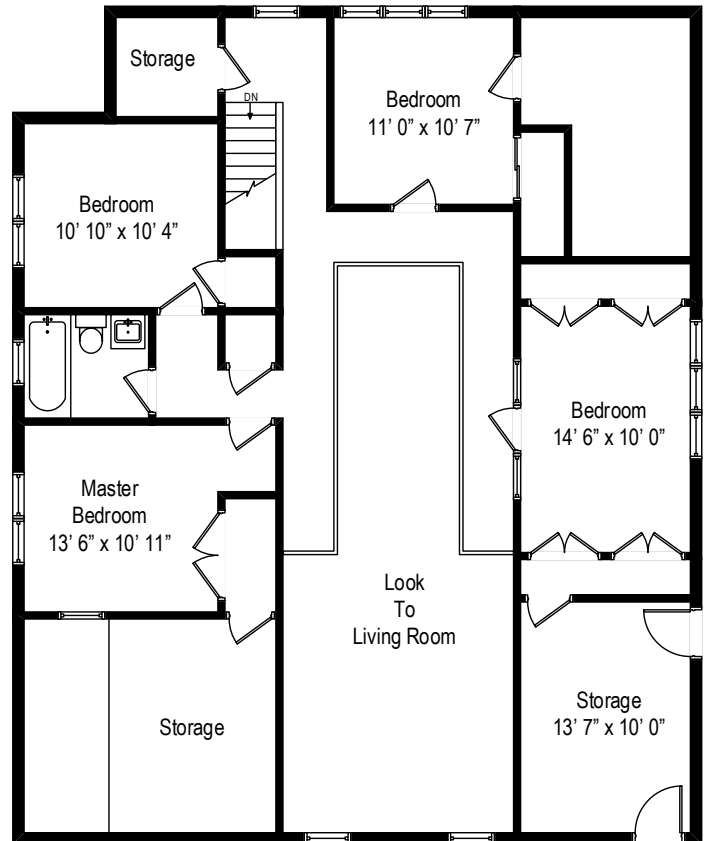

71 W Lake Road – Mahopac, NY 10541

Main Level

All dimensions are approximate. This plan is for marketing purposes only.

71 W Lake Road – Mahopac, NY 10541

Top Level

Main Level

Top Level

71 W Lake Road – Mahopac, NY 10541