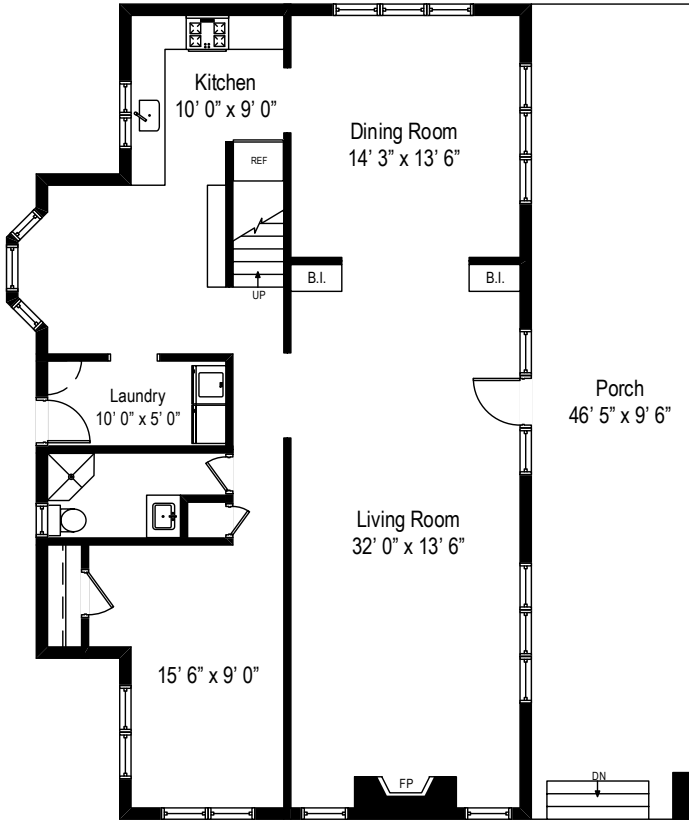

71 W Lake Road – Mahopac, NY 10541

Main Level

All dimensions are approximate. This plan is for marketing purposes only.

71 W Lake Road – Mahopac, NY 10541

Top Level

Main Level

Top Level

71 W Lake Road – Mahopac, NY 10541