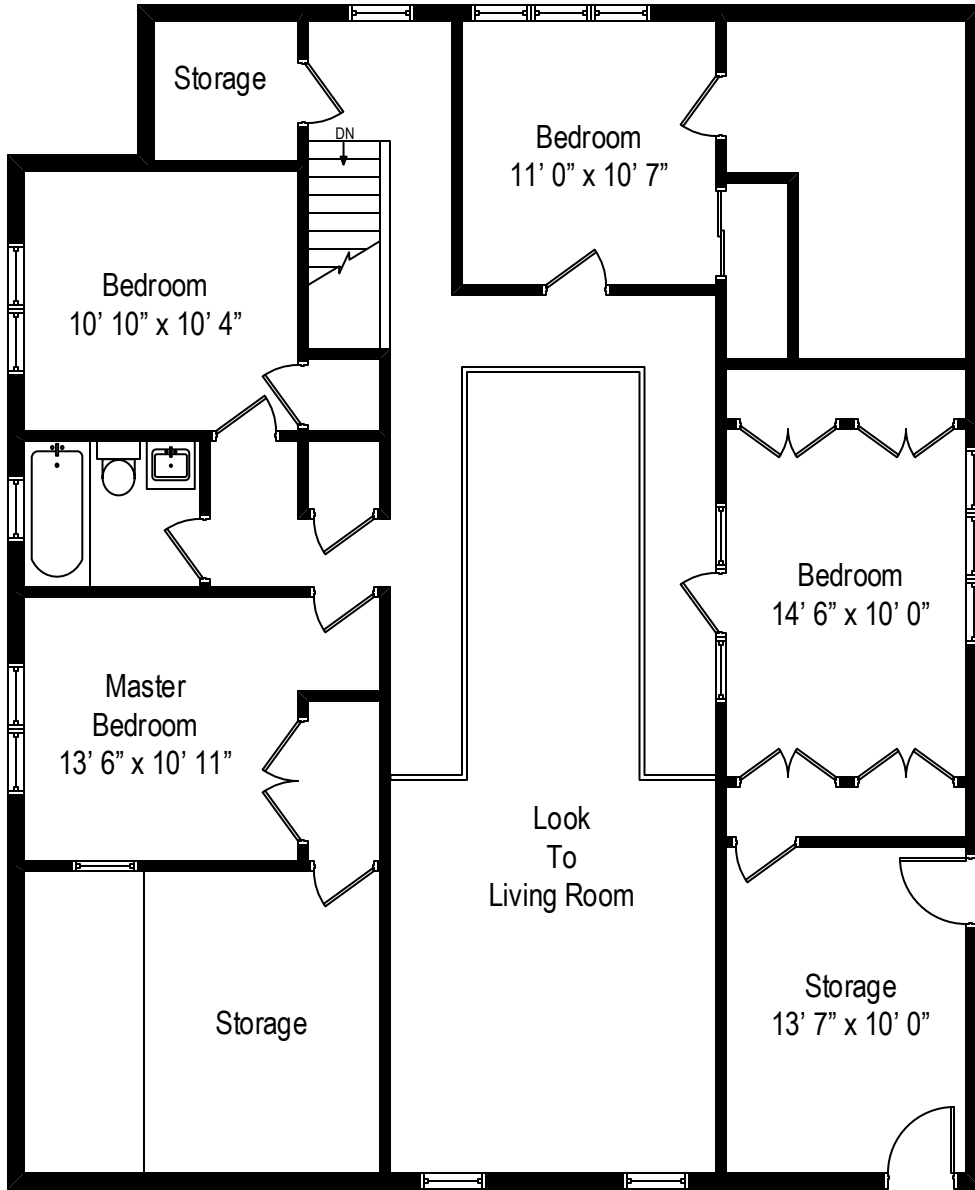

71 W Lake Road – Mahopac, NY 10541

Main Level

All dimensions are approximate. This plan is for marketing purposes only.

71 W Lake Road – Mahopac, NY 10541

Top Level

Main Level

Top Level

71 W Lake Road – Mahopac, NY 10541