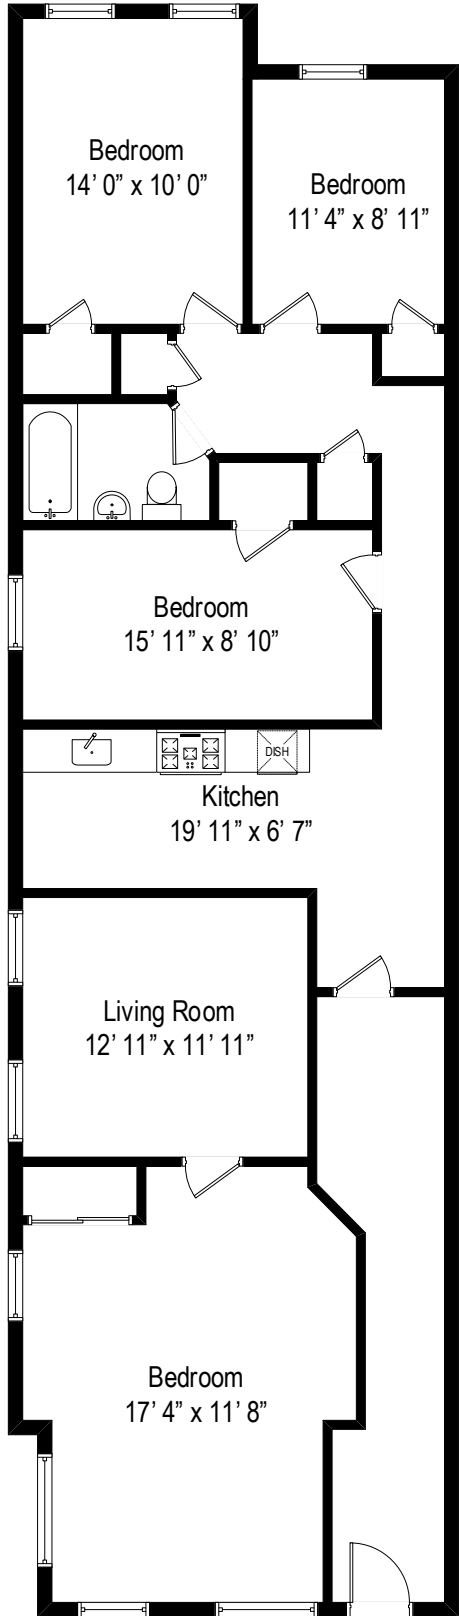

2258 Newbold Avenue – Bronx, NY 10462

Ground Level

All dimensions are approximate. This plan is for marketing purposes only.

2258 Newbold Avenue – Bronx, NY 10462

Second Level

All dimensions are approximate. This plan is for marketing purposes only.

2258 Newbold Avenue – Bronx, NY 10462

Lower Level

Lower Level

Ground Level

Second Level

2258 Newbold Avenue – Bronx, NY 10462

All dimensions are approximate. This plan is for marketing purposes only.