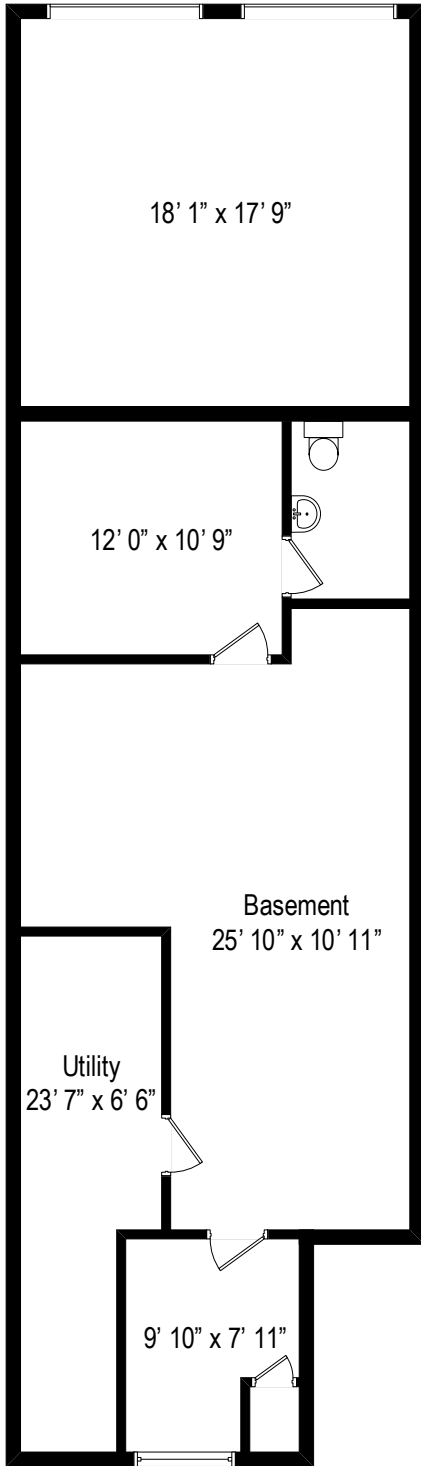

2258 Newbold Avenue – Bronx, NY 10462

Ground Level

All dimensions are approximate. This plan is for marketing purposes only.

2258 Newbold Avenue – Bronx, NY 10462

Second Level

All dimensions are approximate. This plan is for marketing purposes only.

2258 Newbold Avenue – Bronx, NY 10462

Lower Level

Lower Level

Ground Level

Second Level

2258 Newbold Avenue – Bronx, NY 10462

All dimensions are approximate. This plan is for marketing purposes only.