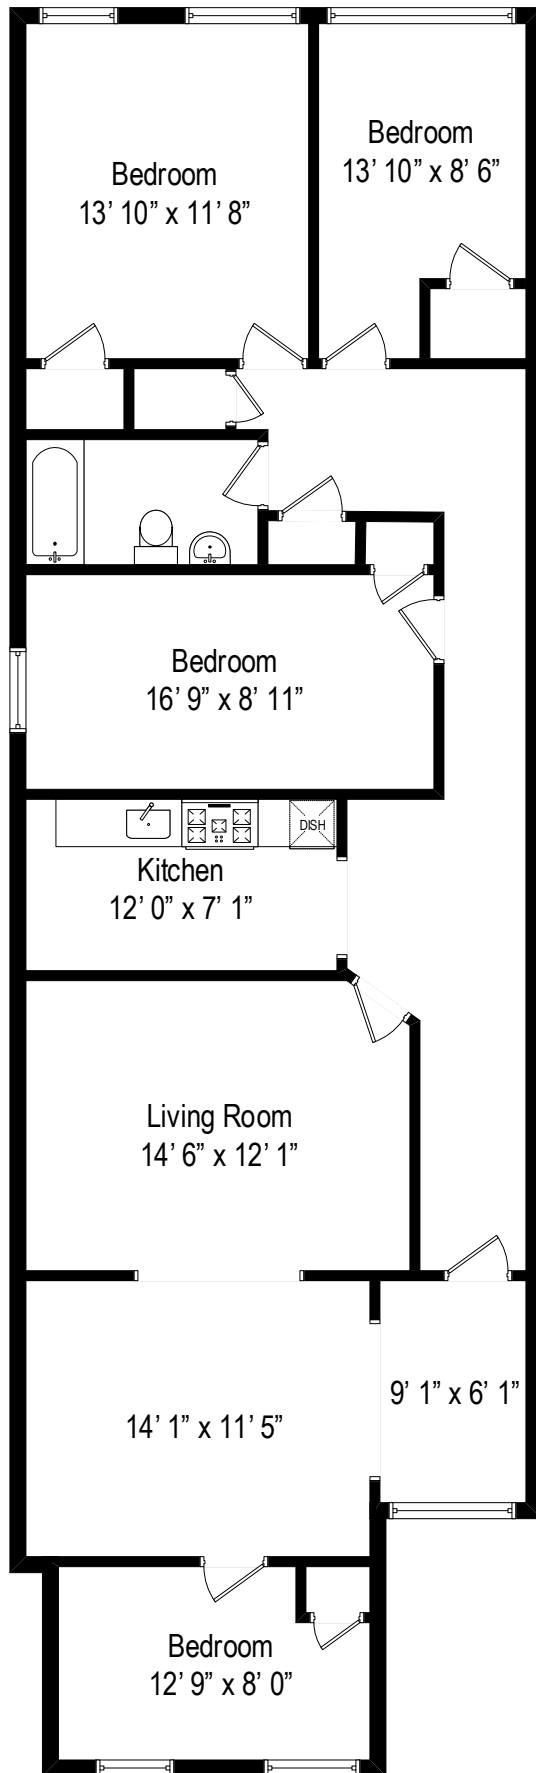

2258 Newbold Avenue – Bronx, NY 10462

Ground Level

All dimensions are approximate. This plan is for marketing purposes only.

2258 Newbold Avenue – Bronx, NY 10462

Second Level

All dimensions are approximate. This plan is for marketing purposes only.

2258 Newbold Avenue – Bronx, NY 10462

Lower Level

Lower Level

Ground Level

Second Level

2258 Newbold Avenue – Bronx, NY 10462

All dimensions are approximate. This plan is for marketing purposes only.