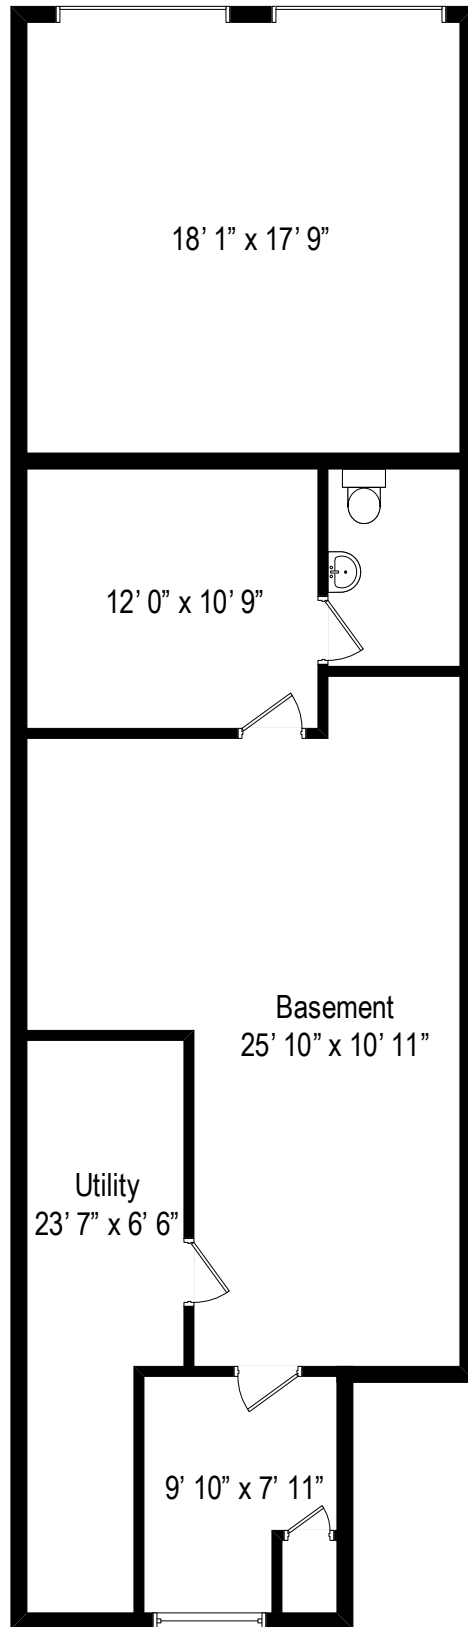

2258 Newbold Avenue – Bronx, NY 10462

Ground Level

All dimensions are approximate. This plan is for marketing purposes only.

2258 Newbold Avenue – Bronx, NY 10462

Second Level

All dimensions are approximate. This plan is for marketing purposes only.

2258 Newbold Avenue – Bronx, NY 10462

Lower Level

Lower Level

Ground Level

Second Level

2258 Newbold Avenue – Bronx, NY 10462

All dimensions are approximate. This plan is for marketing purposes only.