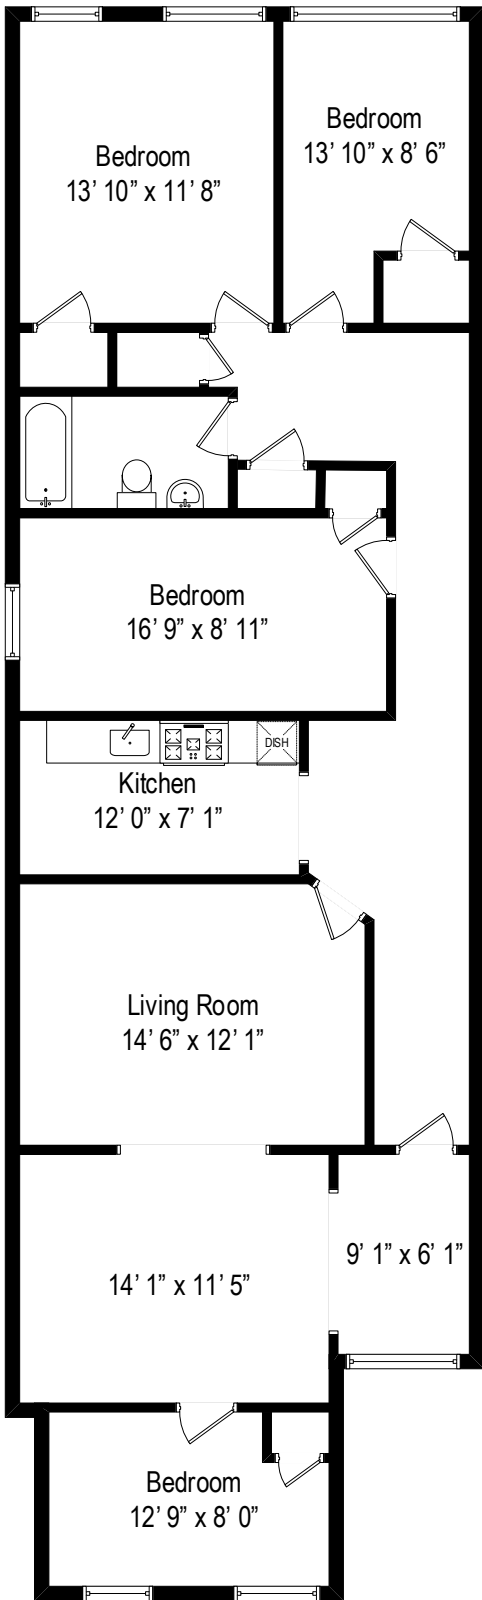

2258 Newbold Avenue – Bronx, NY 10462

Ground Level

All dimensions are approximate. This plan is for marketing purposes only.

2258 Newbold Avenue – Bronx, NY 10462

Second Level

All dimensions are approximate. This plan is for marketing purposes only.

2258 Newbold Avenue – Bronx, NY 10462

Lower Level

Lower Level

Ground Level

Second Level

2258 Newbold Avenue – Bronx, NY 10462

All dimensions are approximate. This plan is for marketing purposes only.