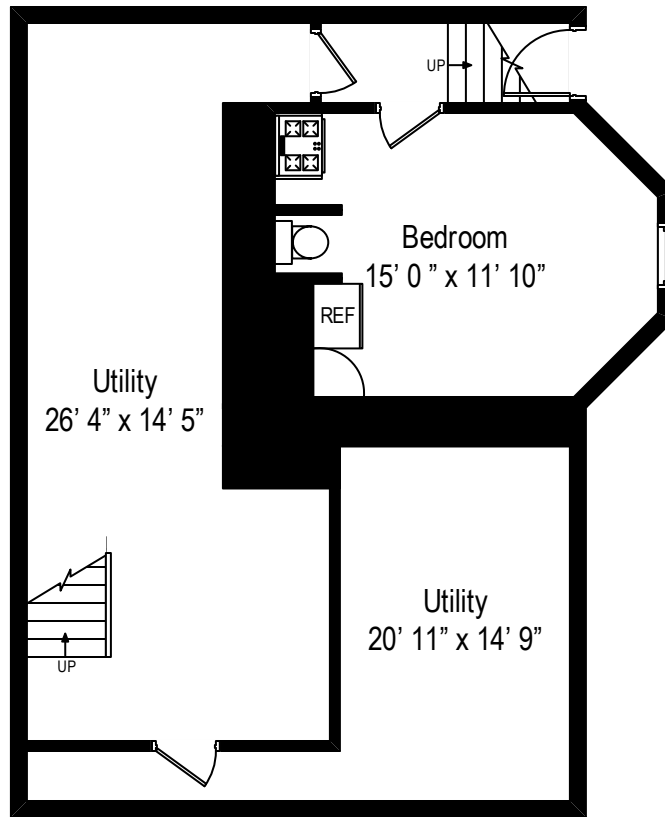

64 W 4th Street - Mt Vernon, NY 10550

First Level

All dimensions are approximate. This plan is for marketing purposes only.

64 W 4th Street - Mt Vernon, NY 10550

Second Level

All dimensions are approximate. This plan is for marketing purposes only.

64 W 4th Street - Mt Vernon, NY 10550

Third Level

All dimensions are approximate. This plan is for marketing purposes only.

64 W 4th Street - Mt Vernon, NY 10550

Lower Level

All dimensions are approximate. This plan is for marketing purposes only.