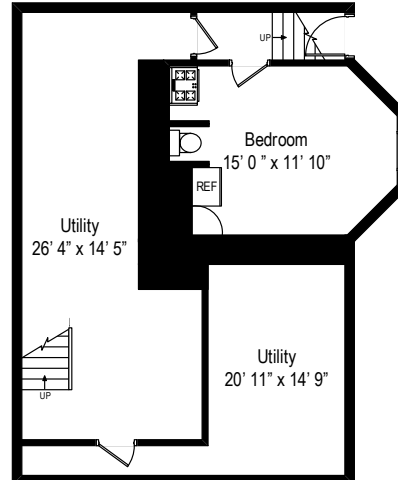

Lower Level