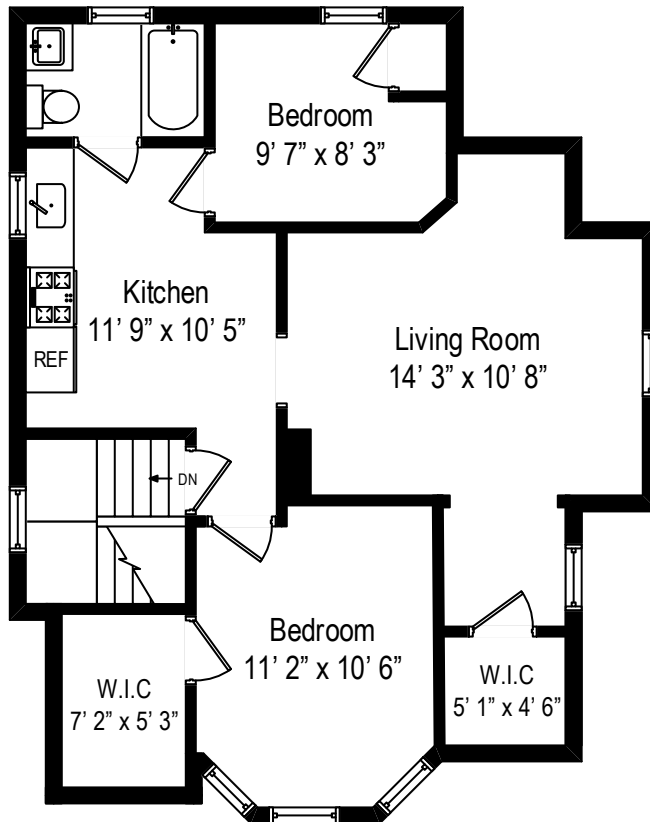

64 W 4th Street - Mt Vernon, NY 10550

First Level

All dimensions are approximate. This plan is for marketing purposes only.

64 W 4th Street - Mt Vernon, NY 10550

Second Level

All dimensions are approximate. This plan is for marketing purposes only.

64 W 4th Street - Mt Vernon, NY 10550

Third Level

All dimensions are approximate. This plan is for marketing purposes only.

64 W 4th Street - Mt Vernon, NY 10550

Lower Level

All dimensions are approximate. This plan is for marketing purposes only.