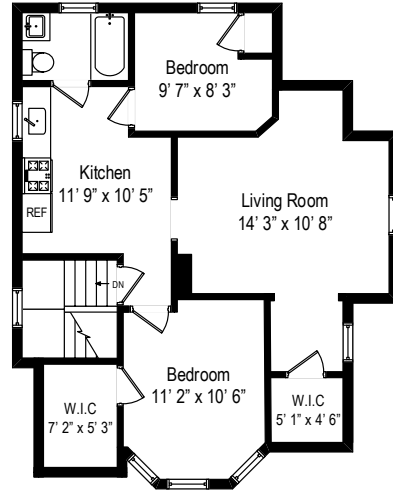

Third Level