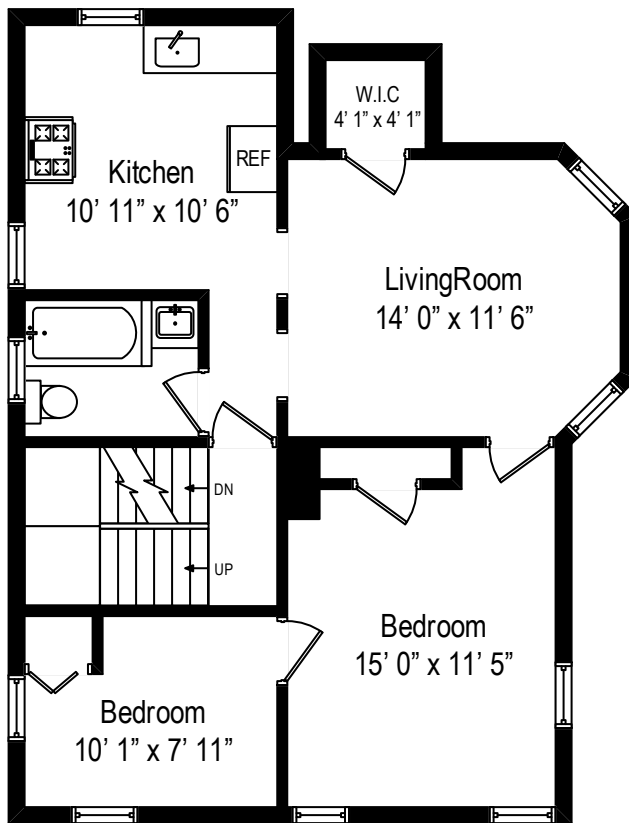

64 W 4th Street - Mt Vernon, NY 10550

First Level

All dimensions are approximate. This plan is for marketing purposes only.

64 W 4th Street - Mt Vernon, NY 10550

Second Level

All dimensions are approximate. This plan is for marketing purposes only.

64 W 4th Street - Mt Vernon, NY 10550

Third Level

All dimensions are approximate. This plan is for marketing purposes only.

64 W 4th Street - Mt Vernon, NY 10550

Lower Level

All dimensions are approximate. This plan is for marketing purposes only.