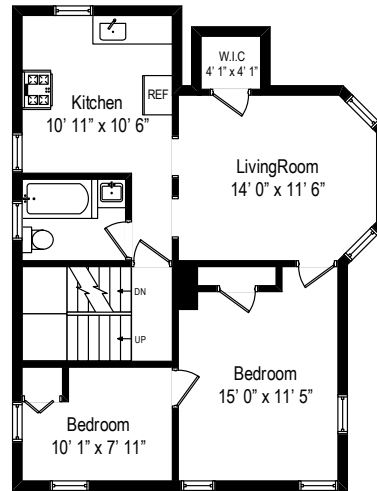

Second Level