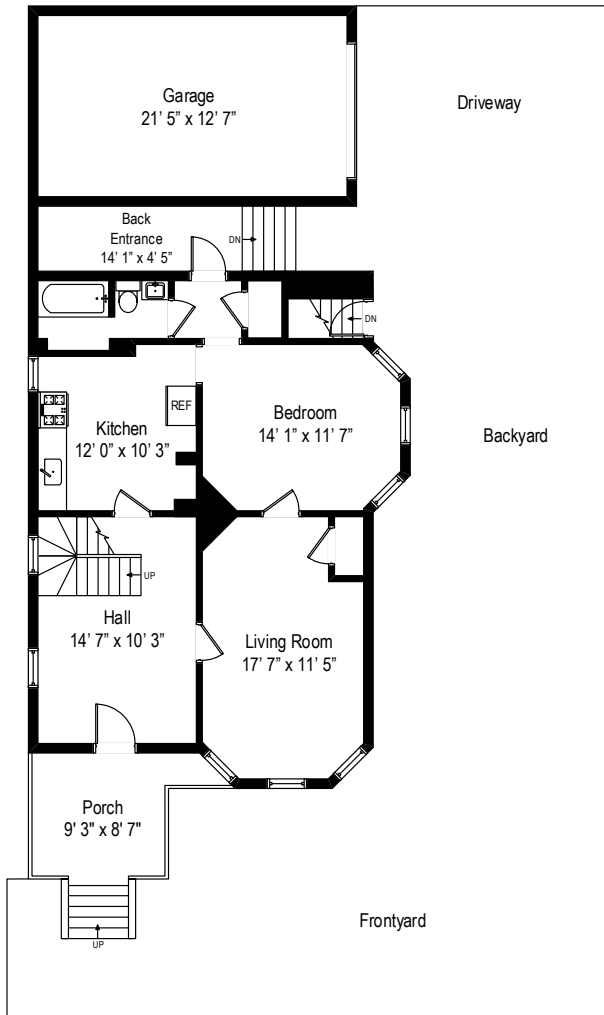

64 W 4th Street - Mt Vernon, NY 10550

First Level

All dimensions are approximate. This plan is for marketing purposes only.

64 W 4th Street - Mt Vernon, NY 10550

Second Level

All dimensions are approximate. This plan is for marketing purposes only.

64 W 4th Street - Mt Vernon, NY 10550

Third Level

All dimensions are approximate. This plan is for marketing purposes only.

64 W 4th Street - Mt Vernon, NY 10550

Lower Level

All dimensions are approximate. This plan is for marketing purposes only.

Third Level

Second Level

Lower Level

First Level

64 W 4th Street - Mt Vernon, NY 10550