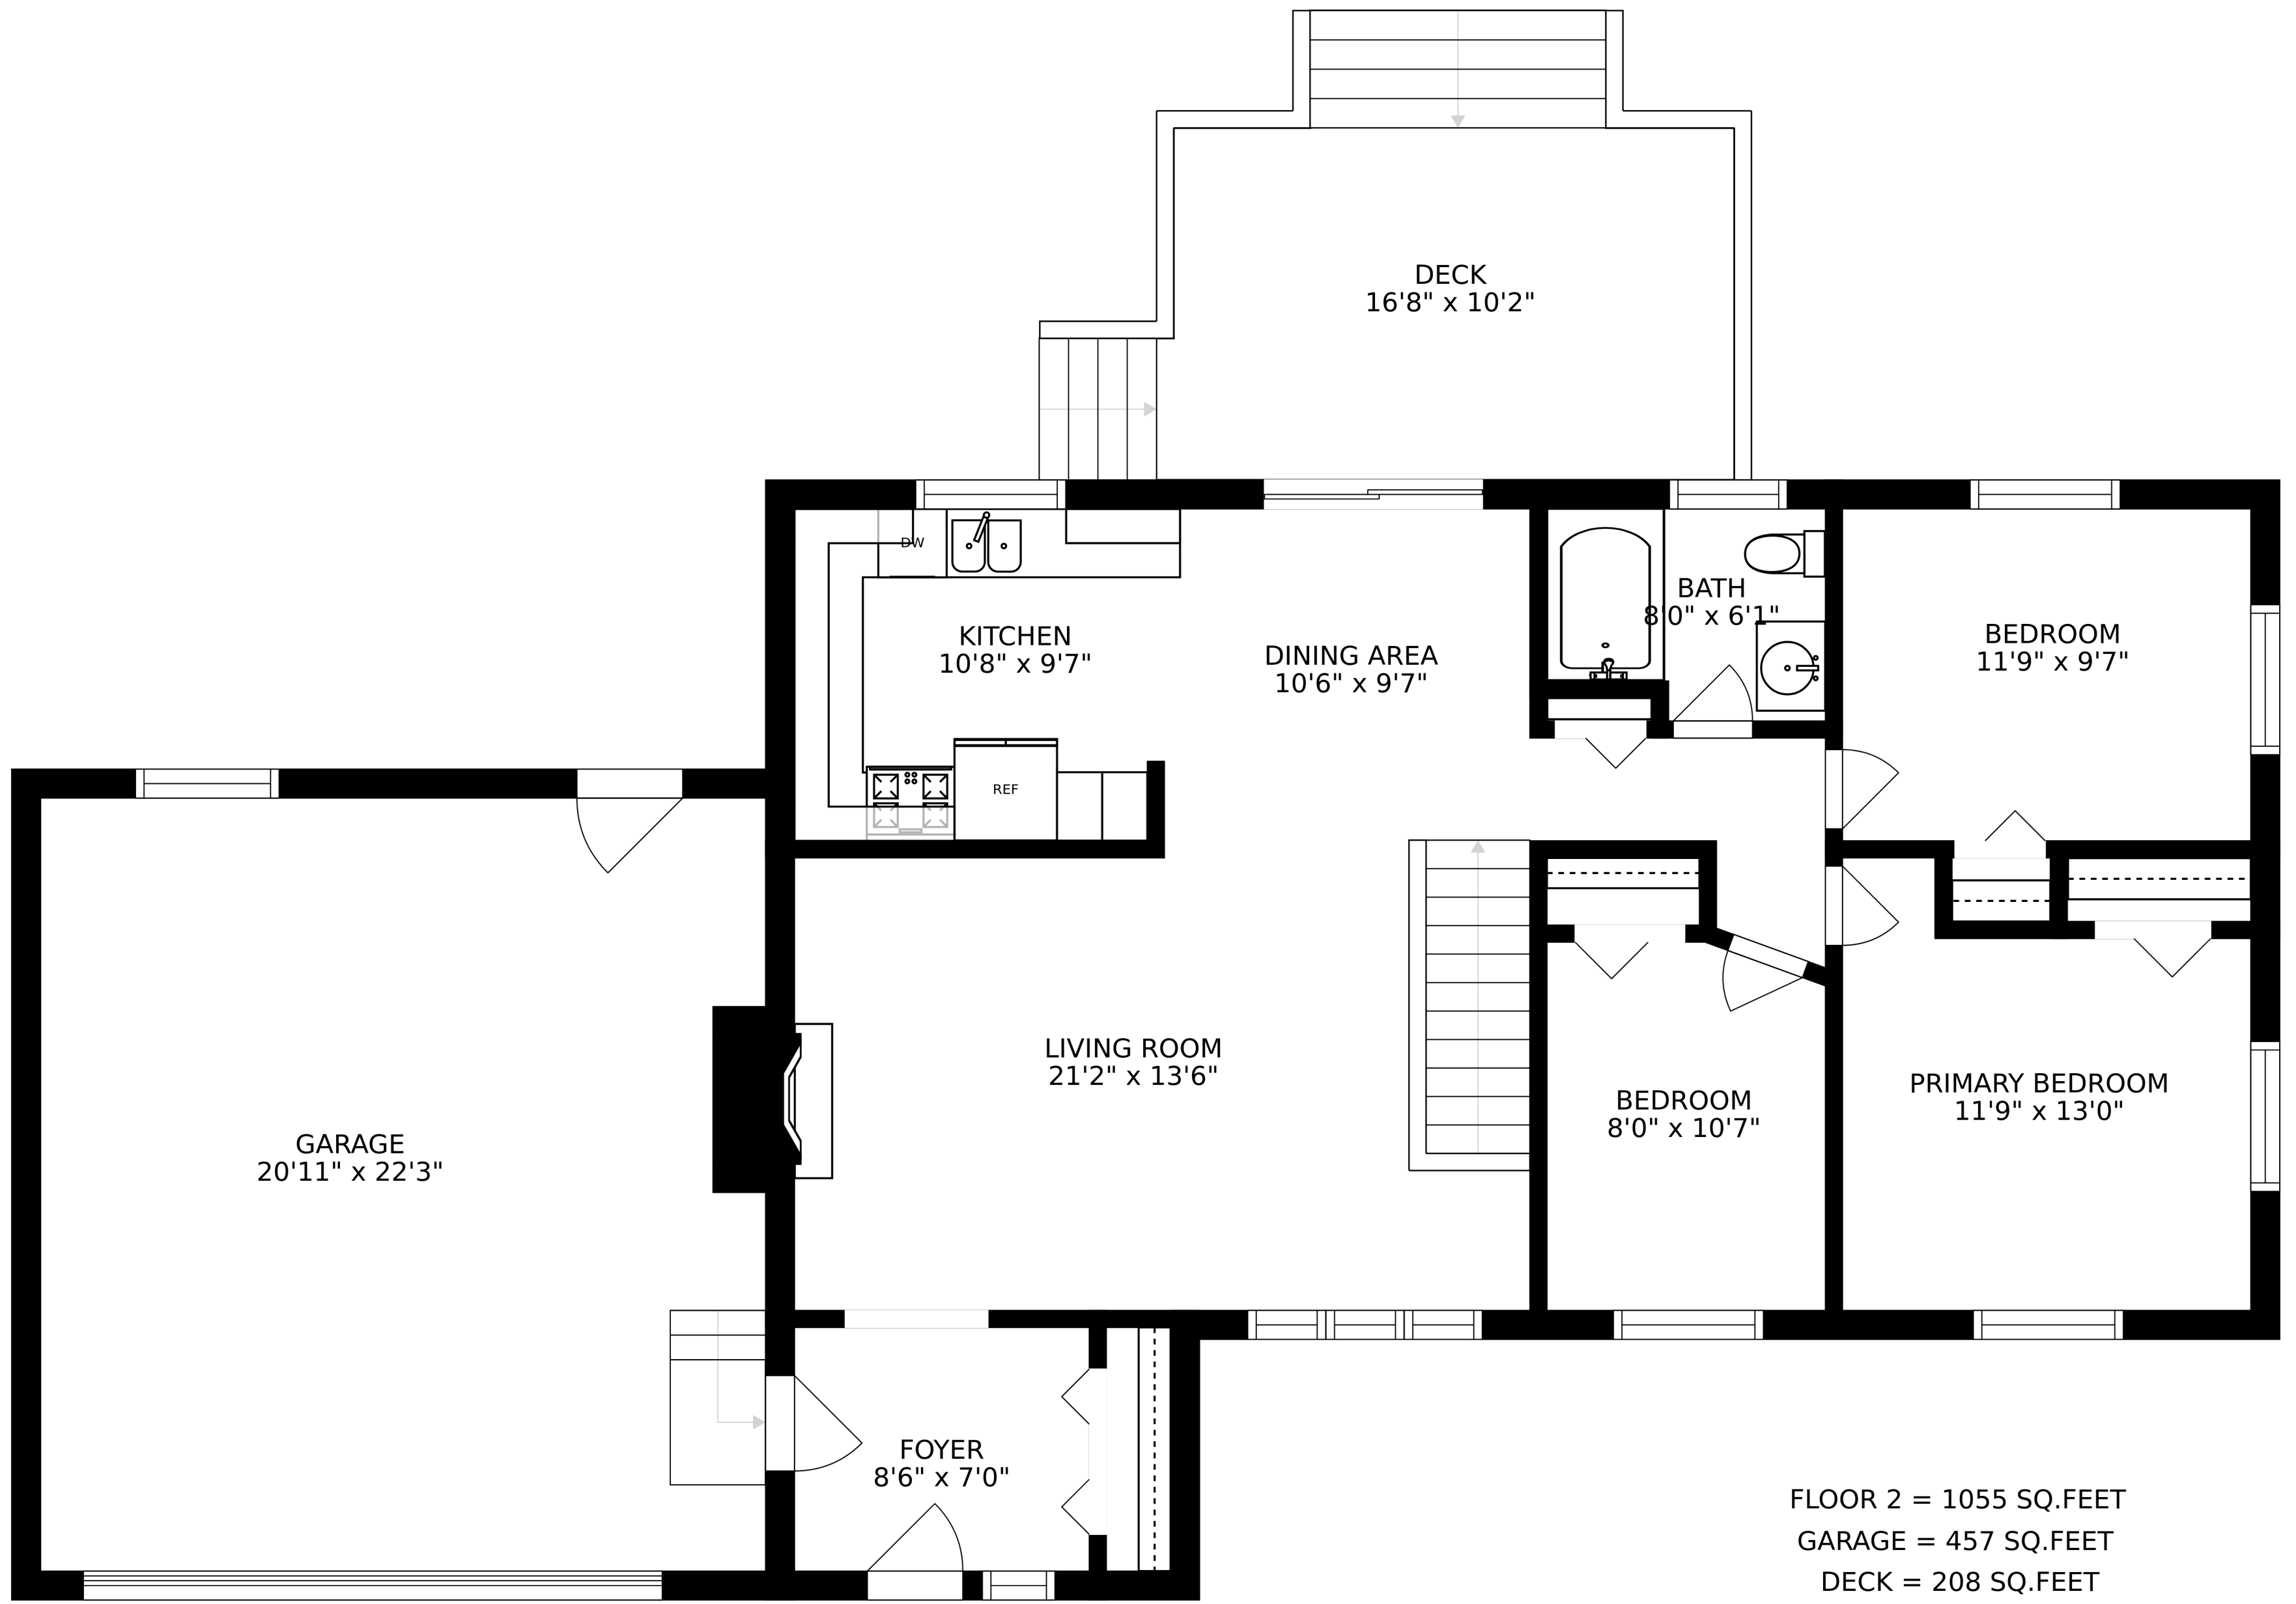

FLOOR 2

FLOOR 1

FLOOR 1 = 974 SQ.FEET

SIZES AND DIMENSIONS ARE APPROXIMATE, ACTUAL MAY VARY.

FLOOR 2 = 1055 SQ.FEET
 GARAGE = 457 SQ.FEET
 DECK = 208 SQ.FEET

SIZES AND DIMENSIONS ARE APPROXIMATE, ACTUAL MAY VARY.

FLOOR 1 = 974 SQ.FEET

SIZES AND DIMENSIONS ARE APPROXIMATE, ACTUAL MAY VARY.