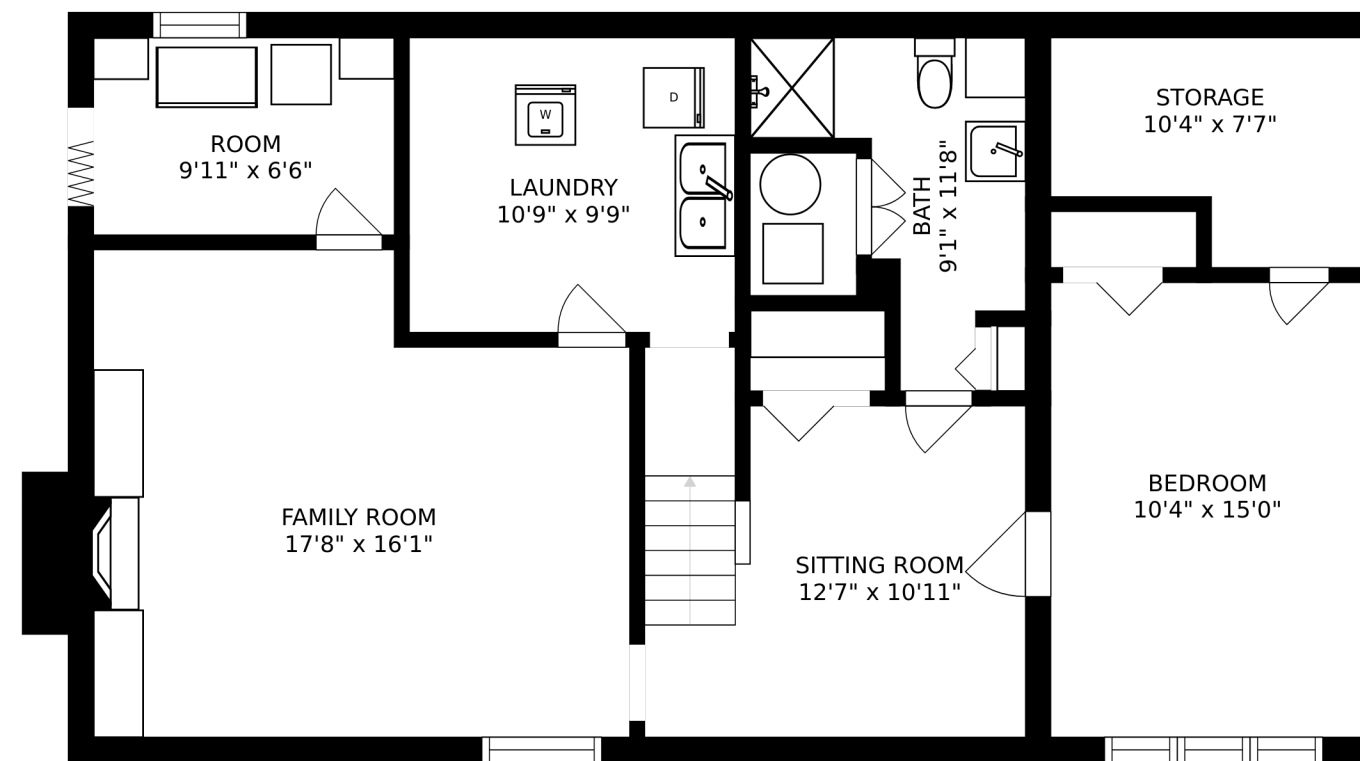

FLOOR 2

FLOOR 1

FLOOR 1 = 974 SQ.FEET

SIZES AND DIMENSIONS ARE APPROXIMATE, ACTUAL MAY VARY.

FLOOR 2 = 1055 SQ.FEET
 GARAGE = 457 SQ.FEET
 DECK = 208 SQ.FEET

SIZES AND DIMENSIONS ARE APPROXIMATE, ACTUAL MAY VARY.

FLOOR 1 = 974 SQ.FEET

SIZES AND DIMENSIONS ARE APPROXIMATE, ACTUAL MAY VARY.