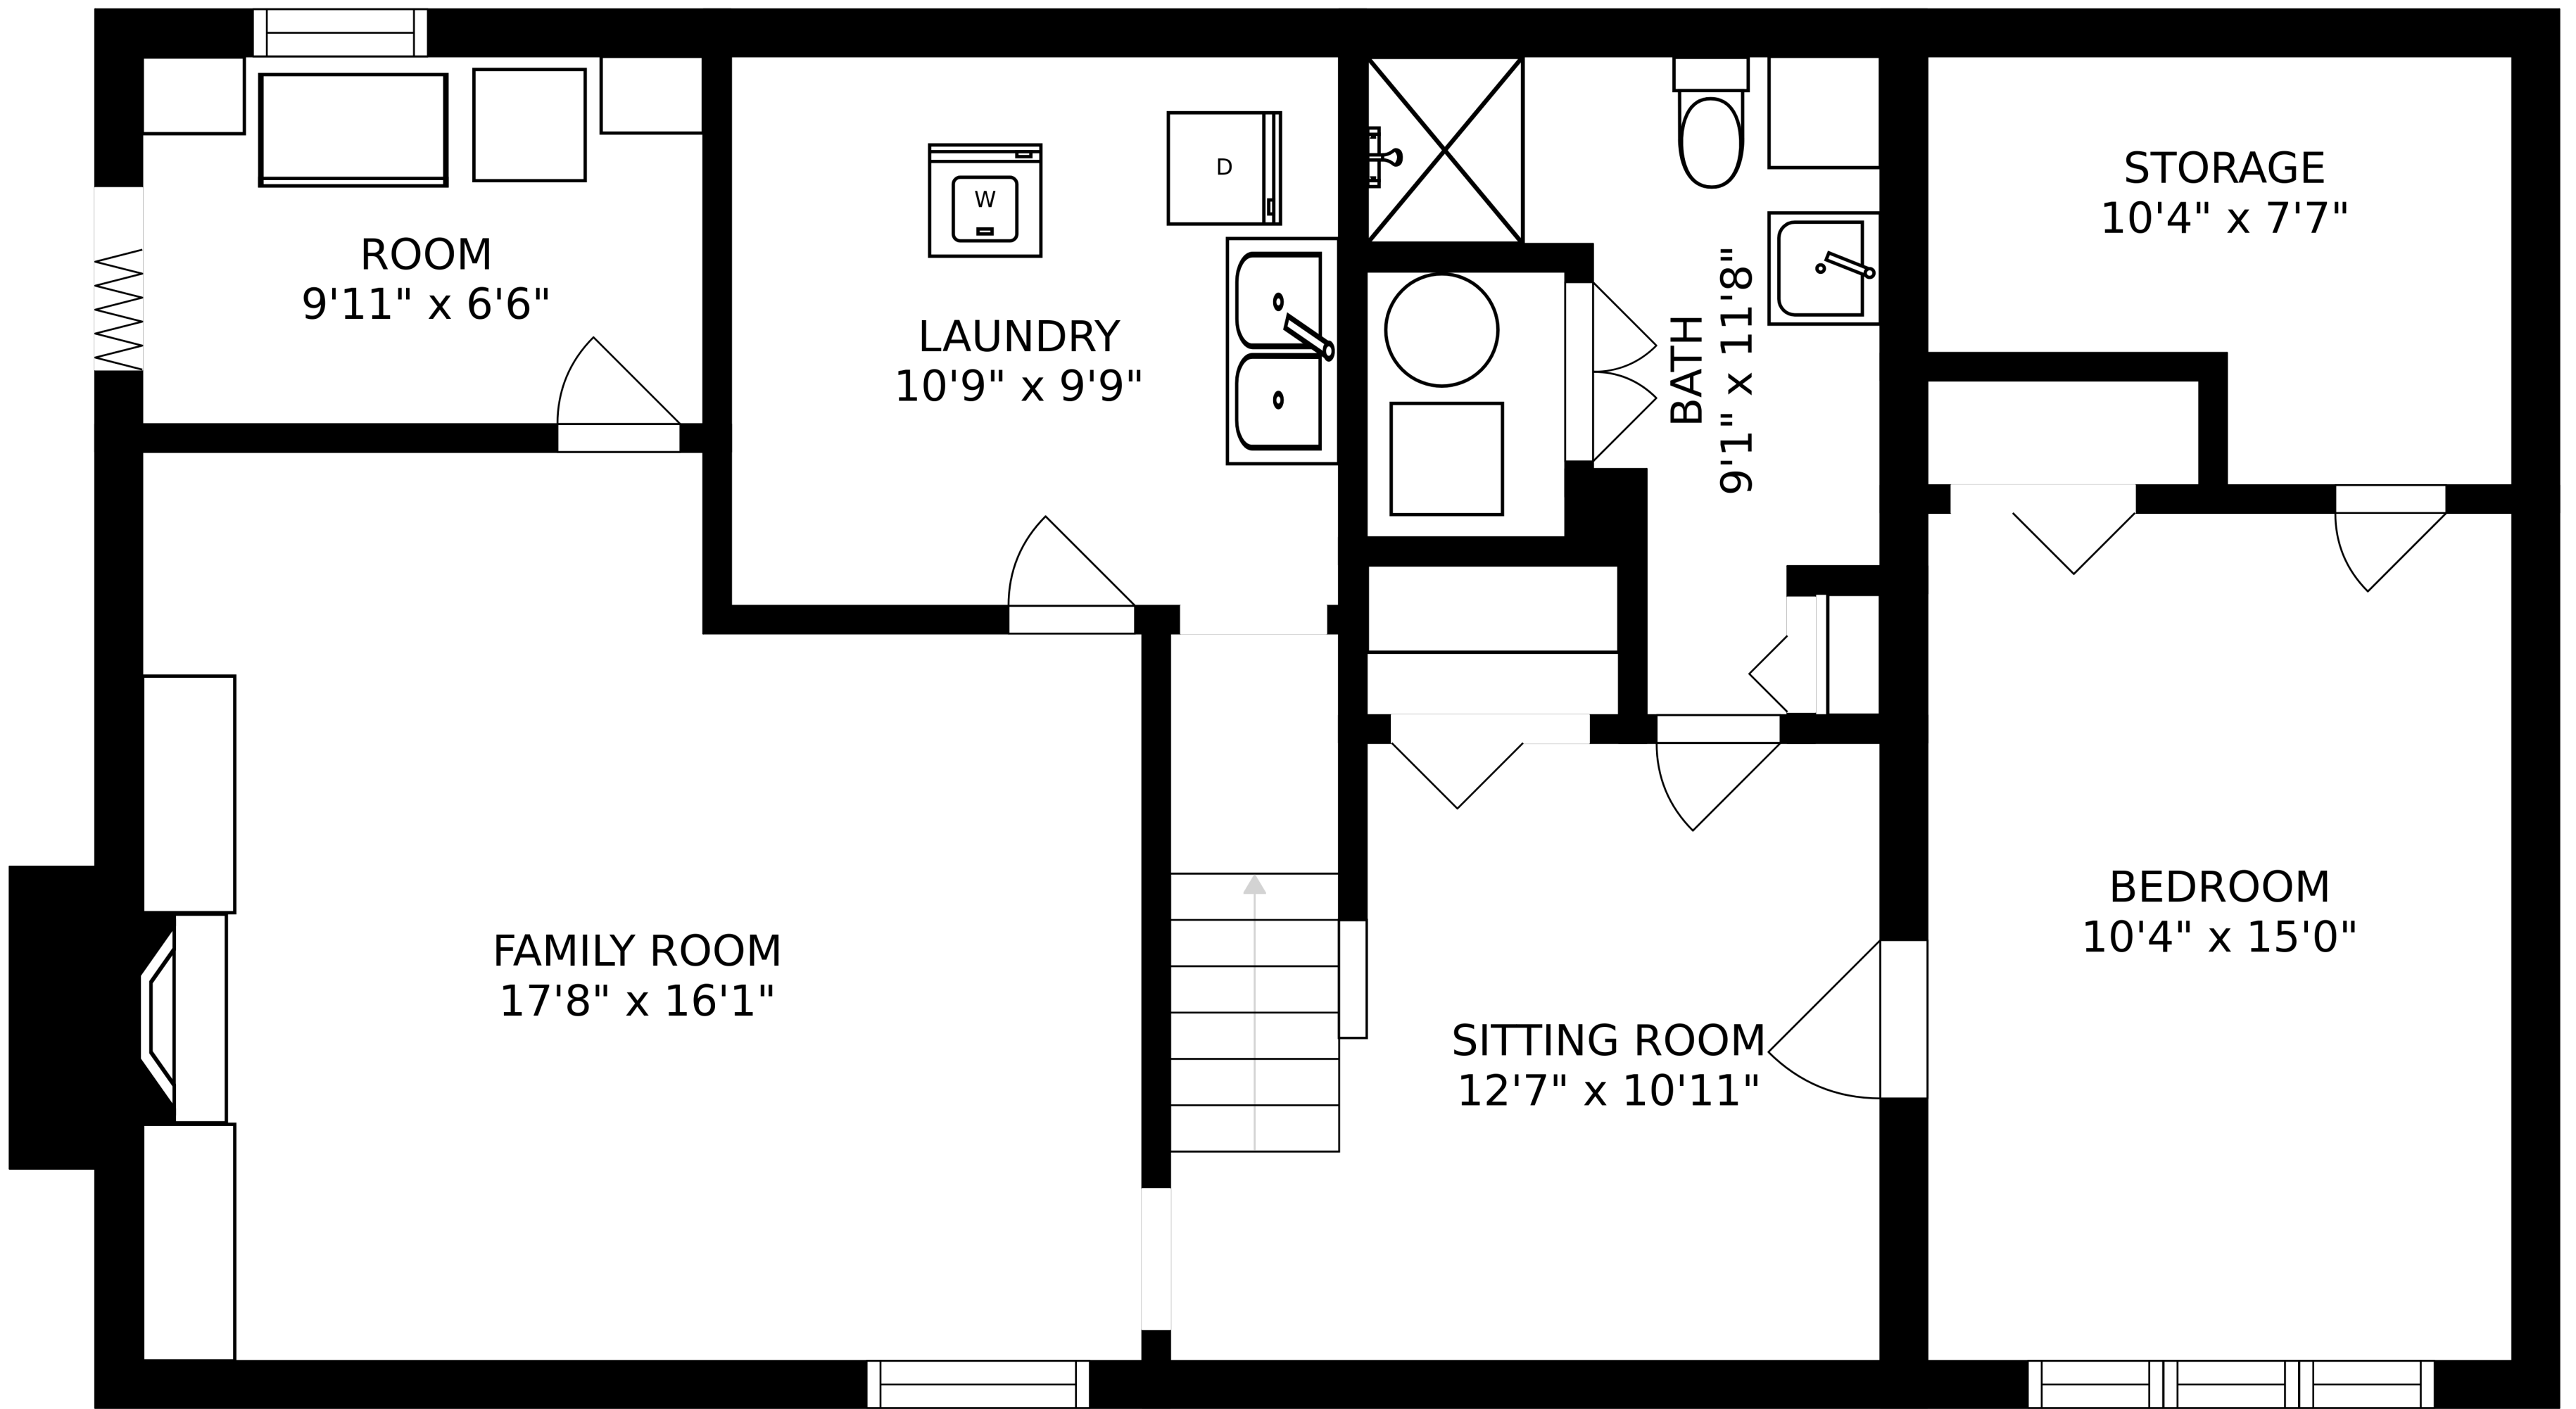

FLOOR 2

FLOOR 1

FLOOR 1 = 974 SQ.FEET

SIZES AND DIMENSIONS ARE APPROXIMATE, ACTUAL MAY VARY.

FLOOR 2 = 1055 SQ.FEET
 GARAGE = 457 SQ.FEET
 DECK = 208 SQ.FEET

SIZES AND DIMENSIONS ARE APPROXIMATE, ACTUAL MAY VARY.

FLOOR 1 = 974 SQ.FEET

SIZES AND DIMENSIONS ARE APPROXIMATE, ACTUAL MAY VARY.