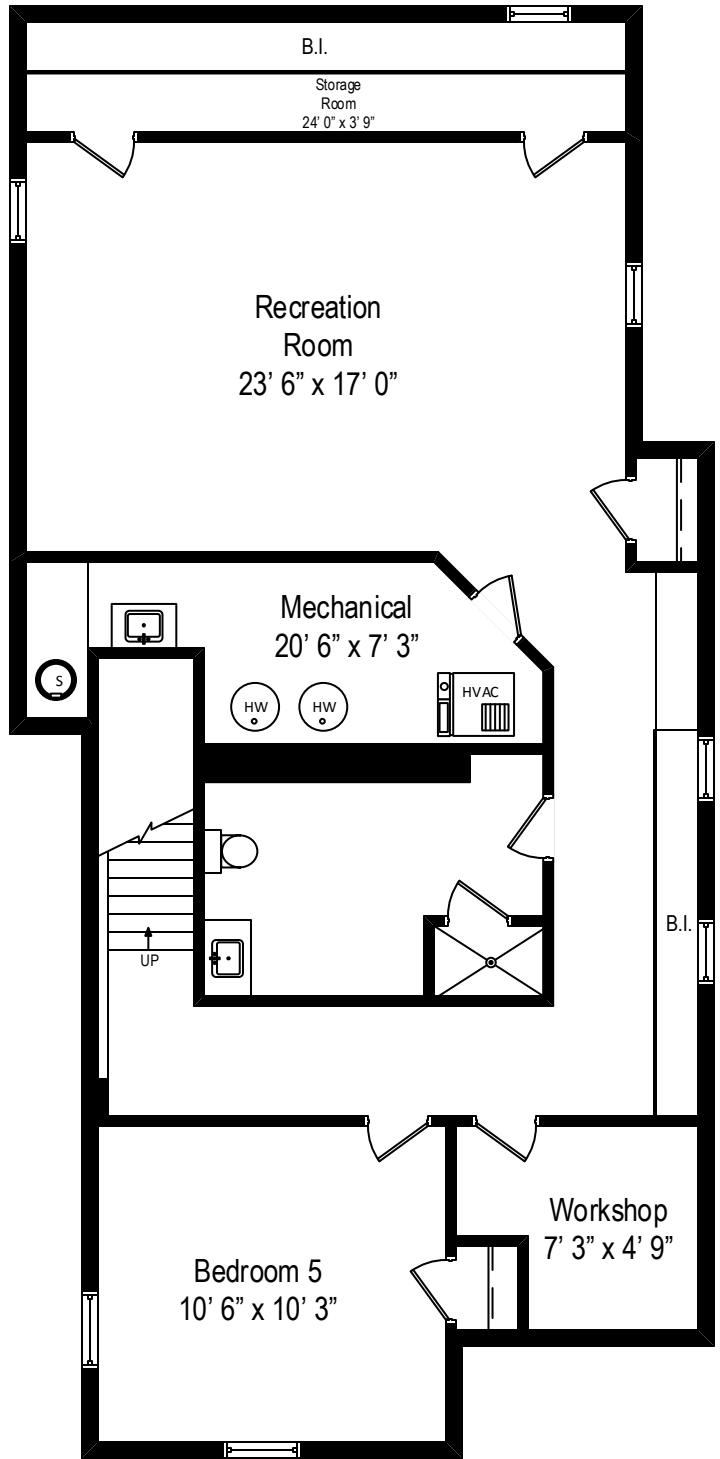

1318 Washington Avenue – Wilmette, IL 60091

First Level

1318 Washington Avenue – Wilmette, IL 60091

Second Level

1318 Washington Avenue – Wilmette, IL 60091

Lower Level

All dimensions are approximate. This plan is for marketing purposes only.