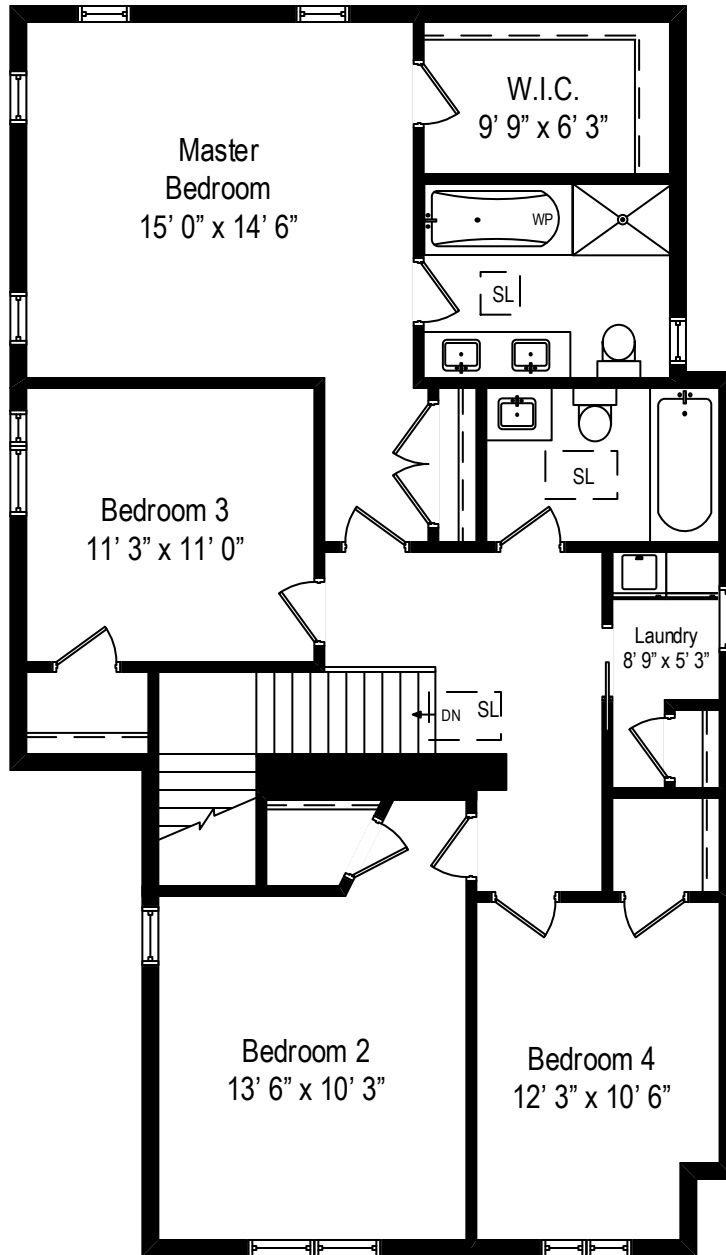

1318 Washington Avenue – Wilmette, IL 60091

First Level

1318 Washington Avenue – Wilmette, IL 60091

Second Level

1318 Washington Avenue – Wilmette, IL 60091

Lower Level

All dimensions are approximate. This plan is for marketing purposes only.