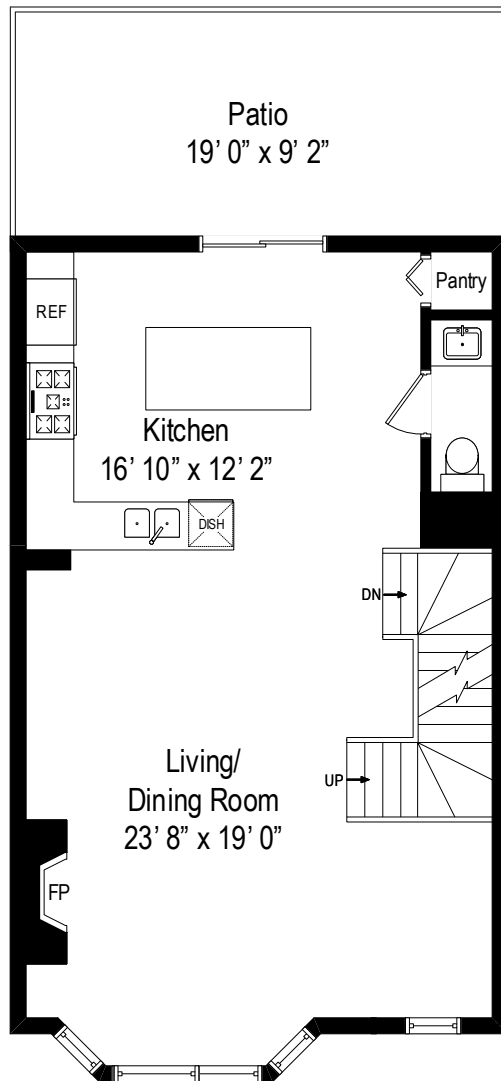

1723 W. Belmont Avenue, Unit C – Chicago, IL 60657

First Level

All dimensions are approximate. This plan is for marketing purposes only.

1723 W. Belmont Avenue, Unit C – Chicago, IL 60657

Second Level

All dimensions are approximate. This plan is for marketing purposes only.

1723 W. Belmont Avenue, Unit C – Chicago, IL 60657

Third Level

All dimensions are approximate. This plan is for marketing purposes only.

1723 W. Belmont Avenue, Unit C – Chicago, IL 60657

Fourth Level

All dimensions are approximate. This plan is for marketing purposes only.