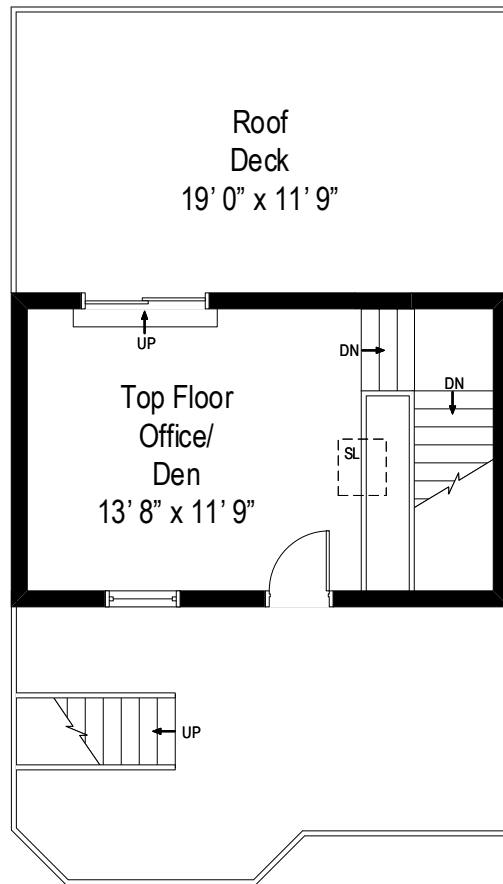

1723 W. Belmont Avenue, Unit C – Chicago, IL 60657

First Level

All dimensions are approximate. This plan is for marketing purposes only.

1723 W. Belmont Avenue, Unit C – Chicago, IL 60657

Second Level

All dimensions are approximate. This plan is for marketing purposes only.

1723 W. Belmont Avenue, Unit C – Chicago, IL 60657

Third Level

All dimensions are approximate. This plan is for marketing purposes only.

1723 W. Belmont Avenue, Unit C – Chicago, IL 60657

Fourth Level

All dimensions are approximate. This plan is for marketing purposes only.