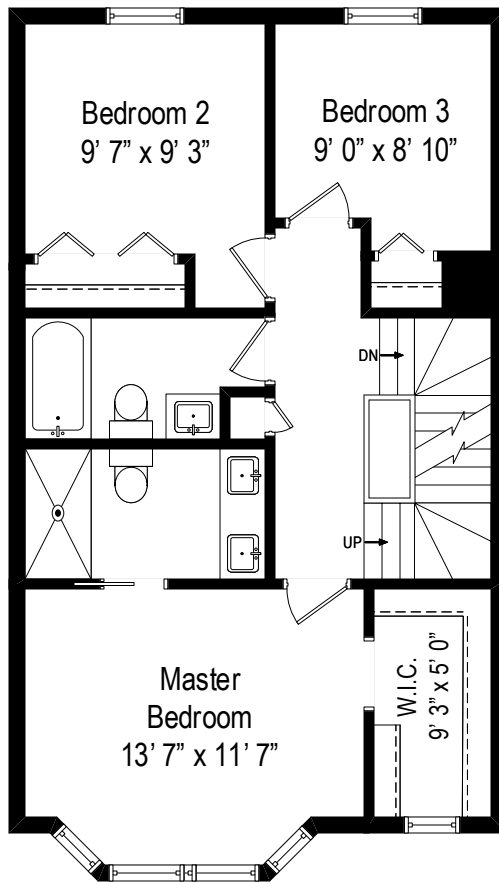

1723 W. Belmont Avenue, Unit C – Chicago, IL 60657

First Level

All dimensions are approximate. This plan is for marketing purposes only.

1723 W. Belmont Avenue, Unit C – Chicago, IL 60657

Second Level

All dimensions are approximate. This plan is for marketing purposes only.

1723 W. Belmont Avenue, Unit C – Chicago, IL 60657

Third Level

All dimensions are approximate. This plan is for marketing purposes only.

1723 W. Belmont Avenue, Unit C – Chicago, IL 60657

Fourth Level

All dimensions are approximate. This plan is for marketing purposes only.