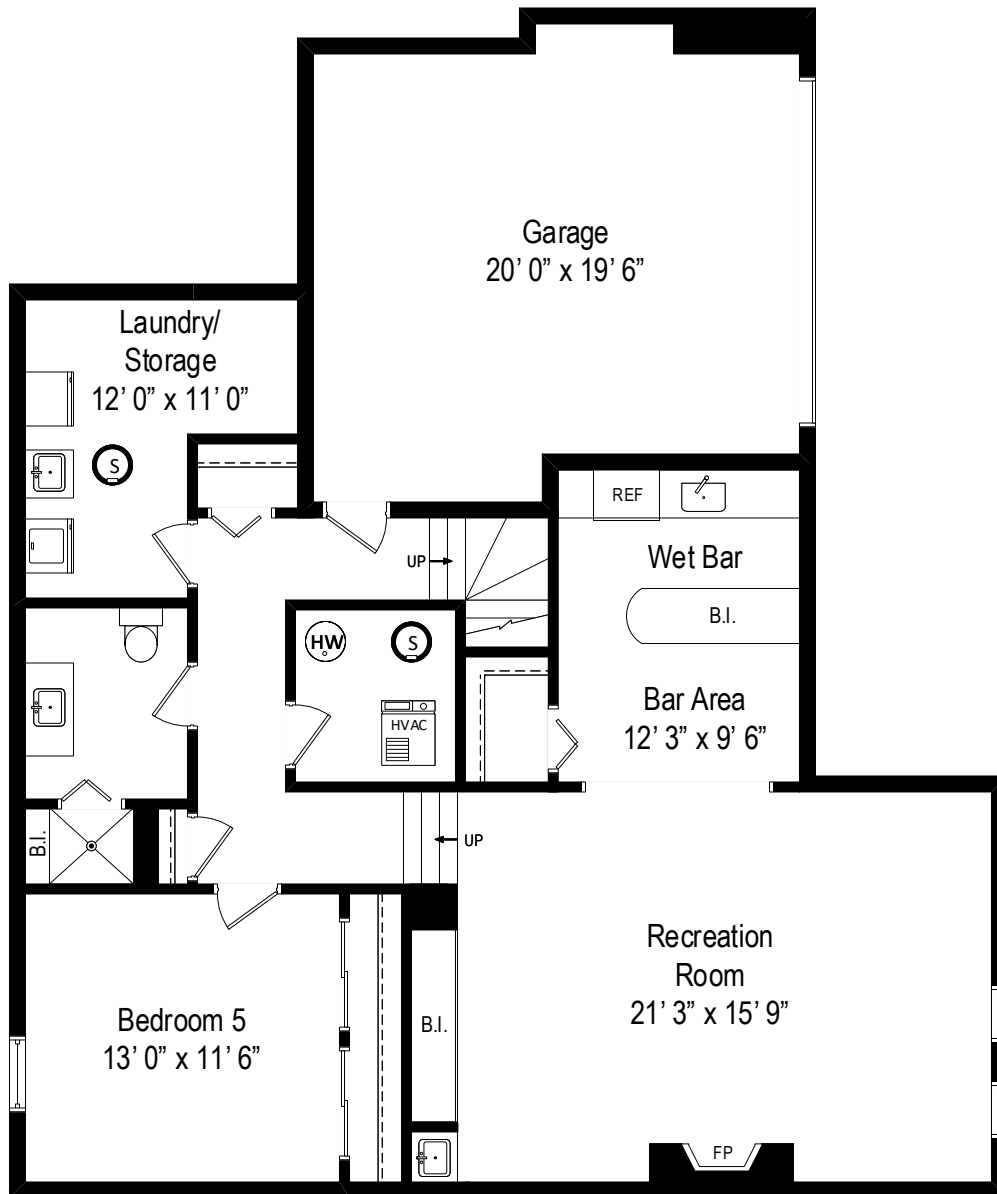

1324 Plymouth Court – South Chicago, IL 60605

Main Level

1324 Plymouth Court – South Chicago, IL 60605

Second Level

1324 Plymouth Court – South Chicago, IL 60605

Lower Level

All dimensions are approximate. This plan is for marketing purposes only.