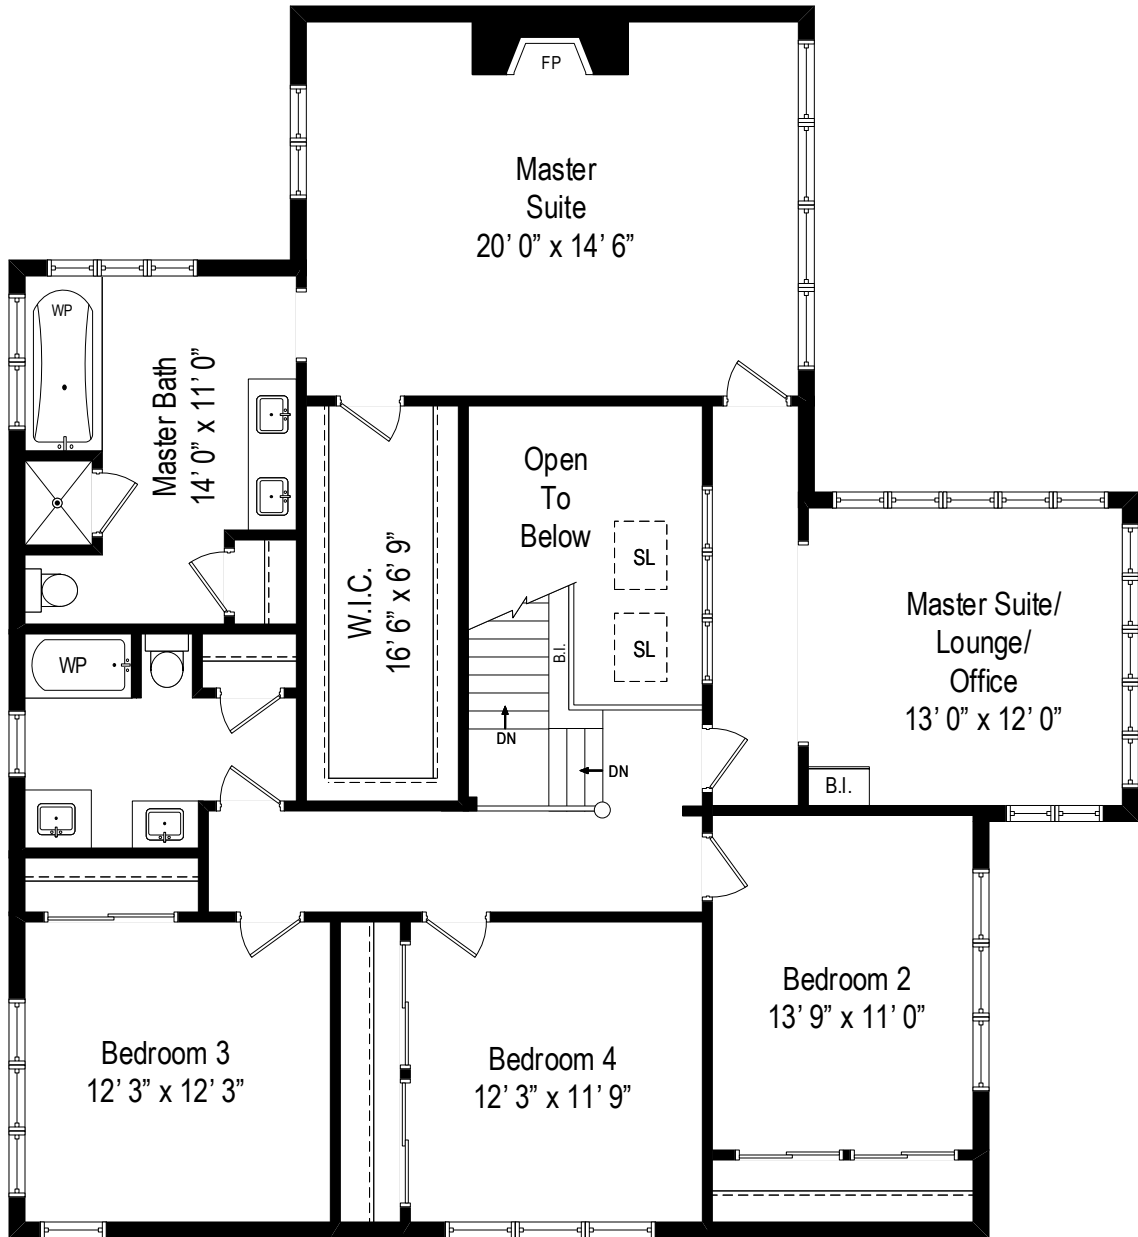

1324 Plymouth Court – South Chicago, IL 60605

Main Level

1324 Plymouth Court – South Chicago, IL 60605

Second Level

1324 Plymouth Court – South Chicago, IL 60605

Lower Level

All dimensions are approximate. This plan is for marketing purposes only.