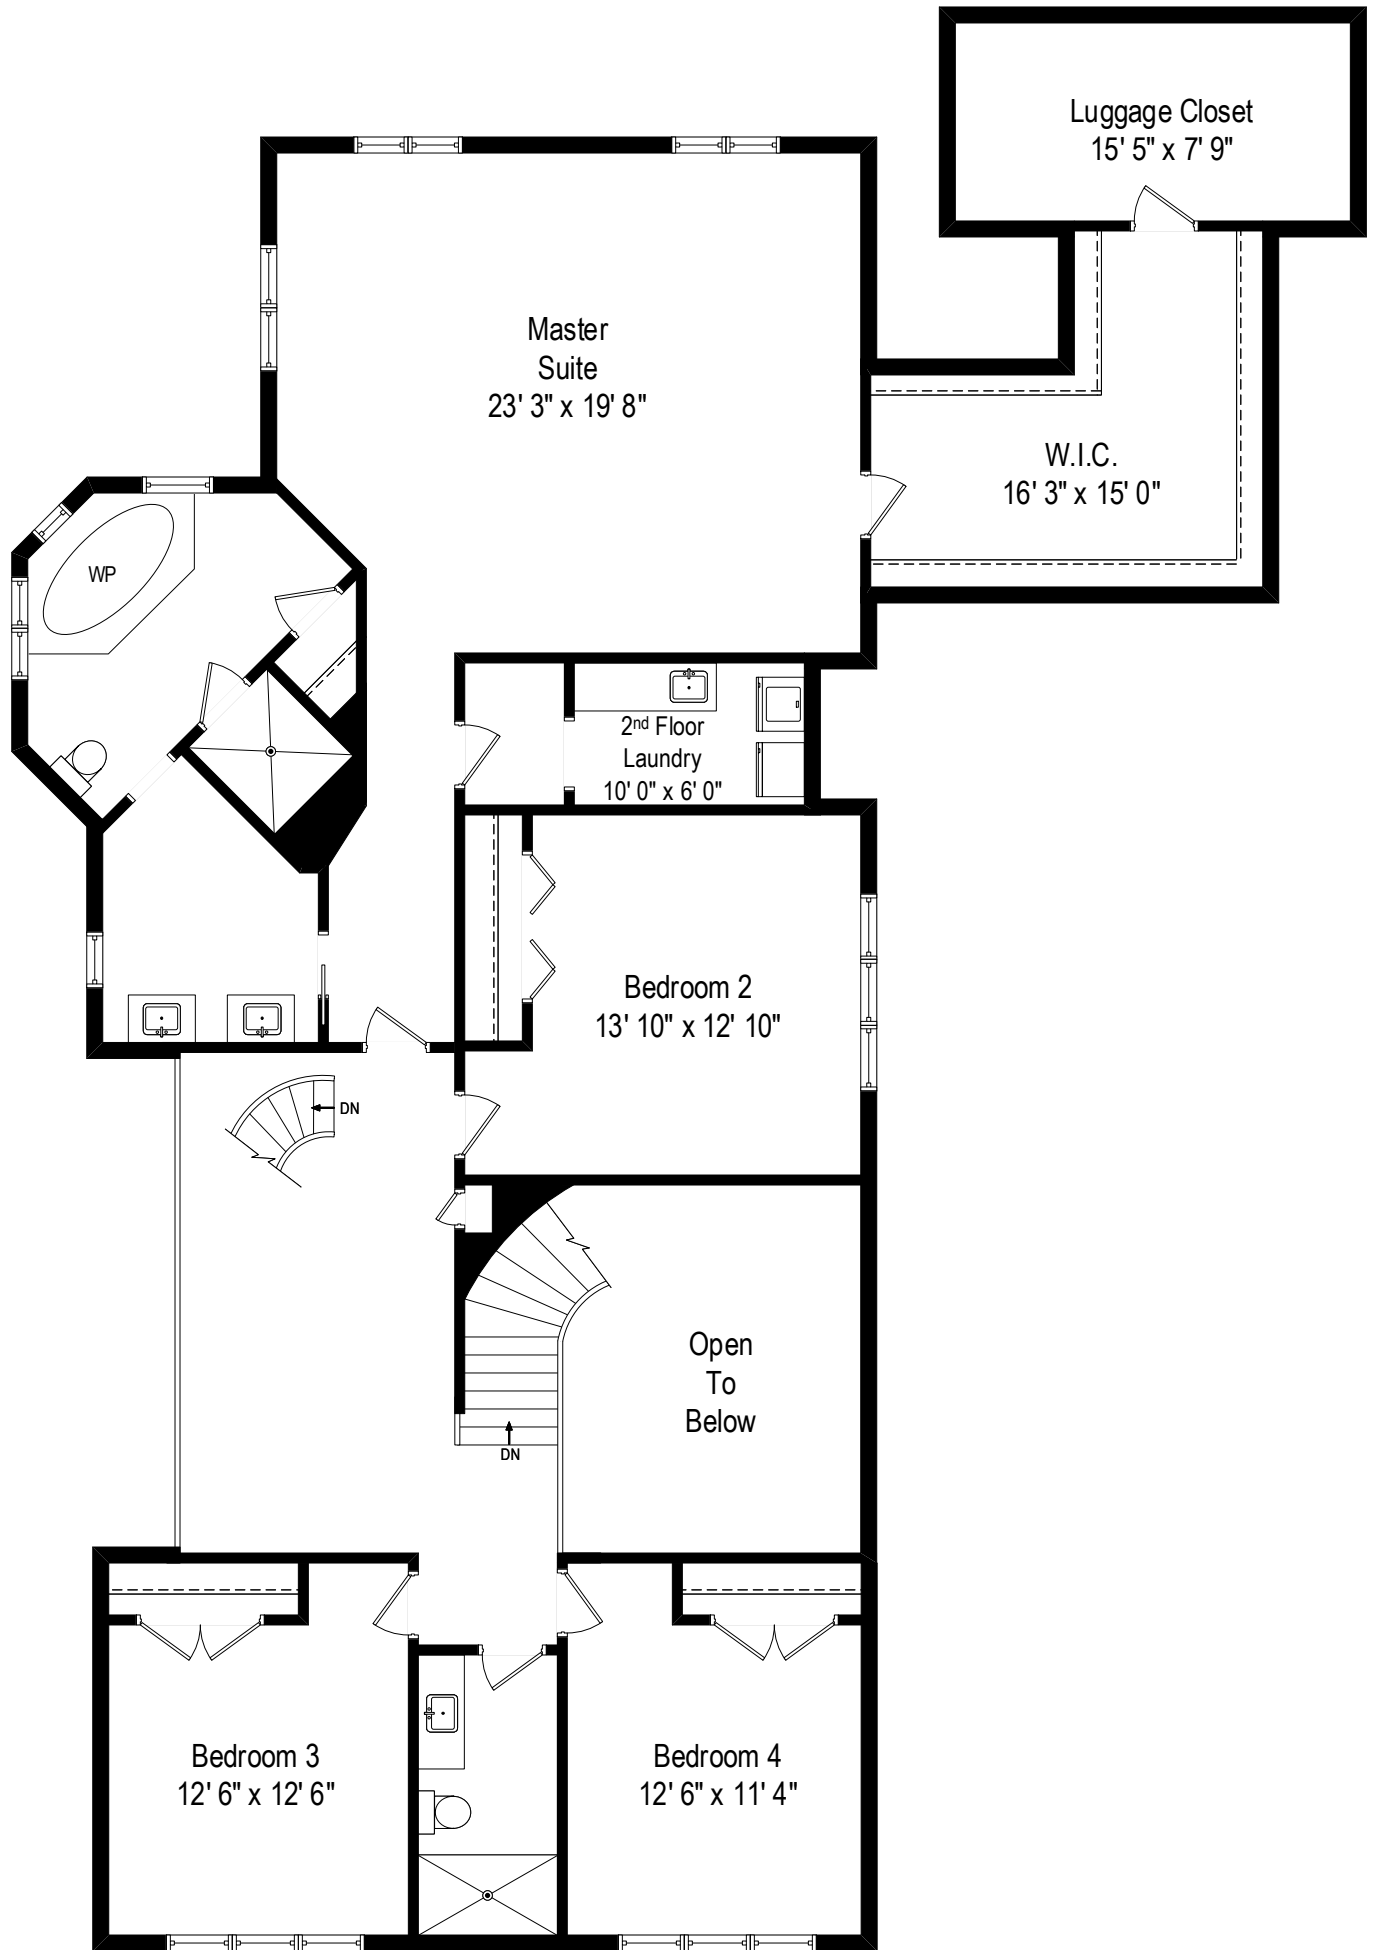

16030 W. 143rd Street – Homer Glen, IL 60491

First Level

All dimensions are approximate. This plan is for marketing purposes only.

16030 W. 143rd Street – Homer Glen, IL 60491

Second Level

16030 W. 143rd Street – Homer Glen, IL 60491

Third Level

16030 W. 143rd Street – Homer Glen, IL 60491

Lower Level