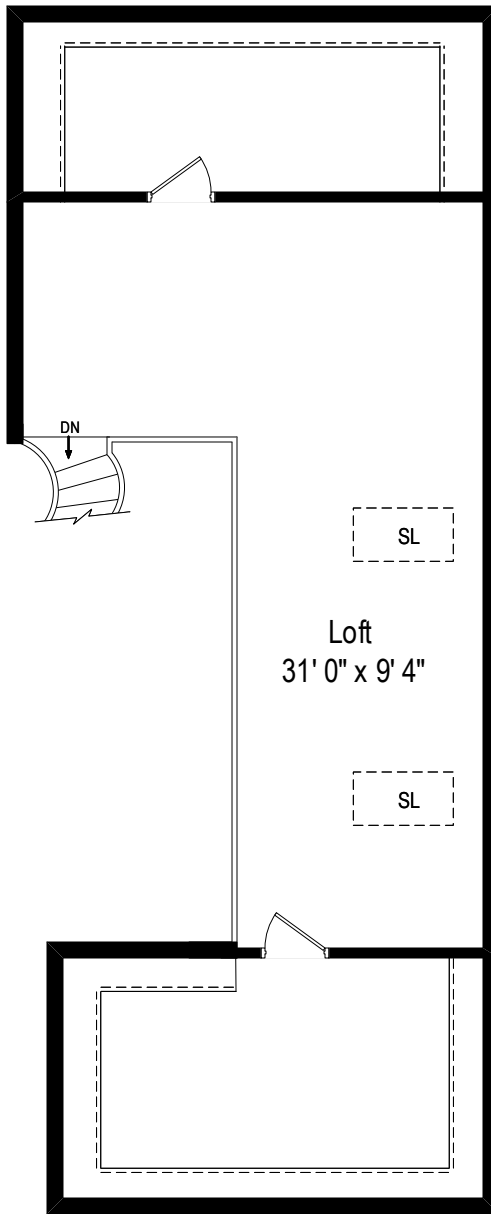

16030 W. 143rd Street – Homer Glen, IL 60491

First Level

All dimensions are approximate. This plan is for marketing purposes only.

16030 W. 143rd Street – Homer Glen, IL 60491

Second Level

16030 W. 143rd Street – Homer Glen, IL 60491