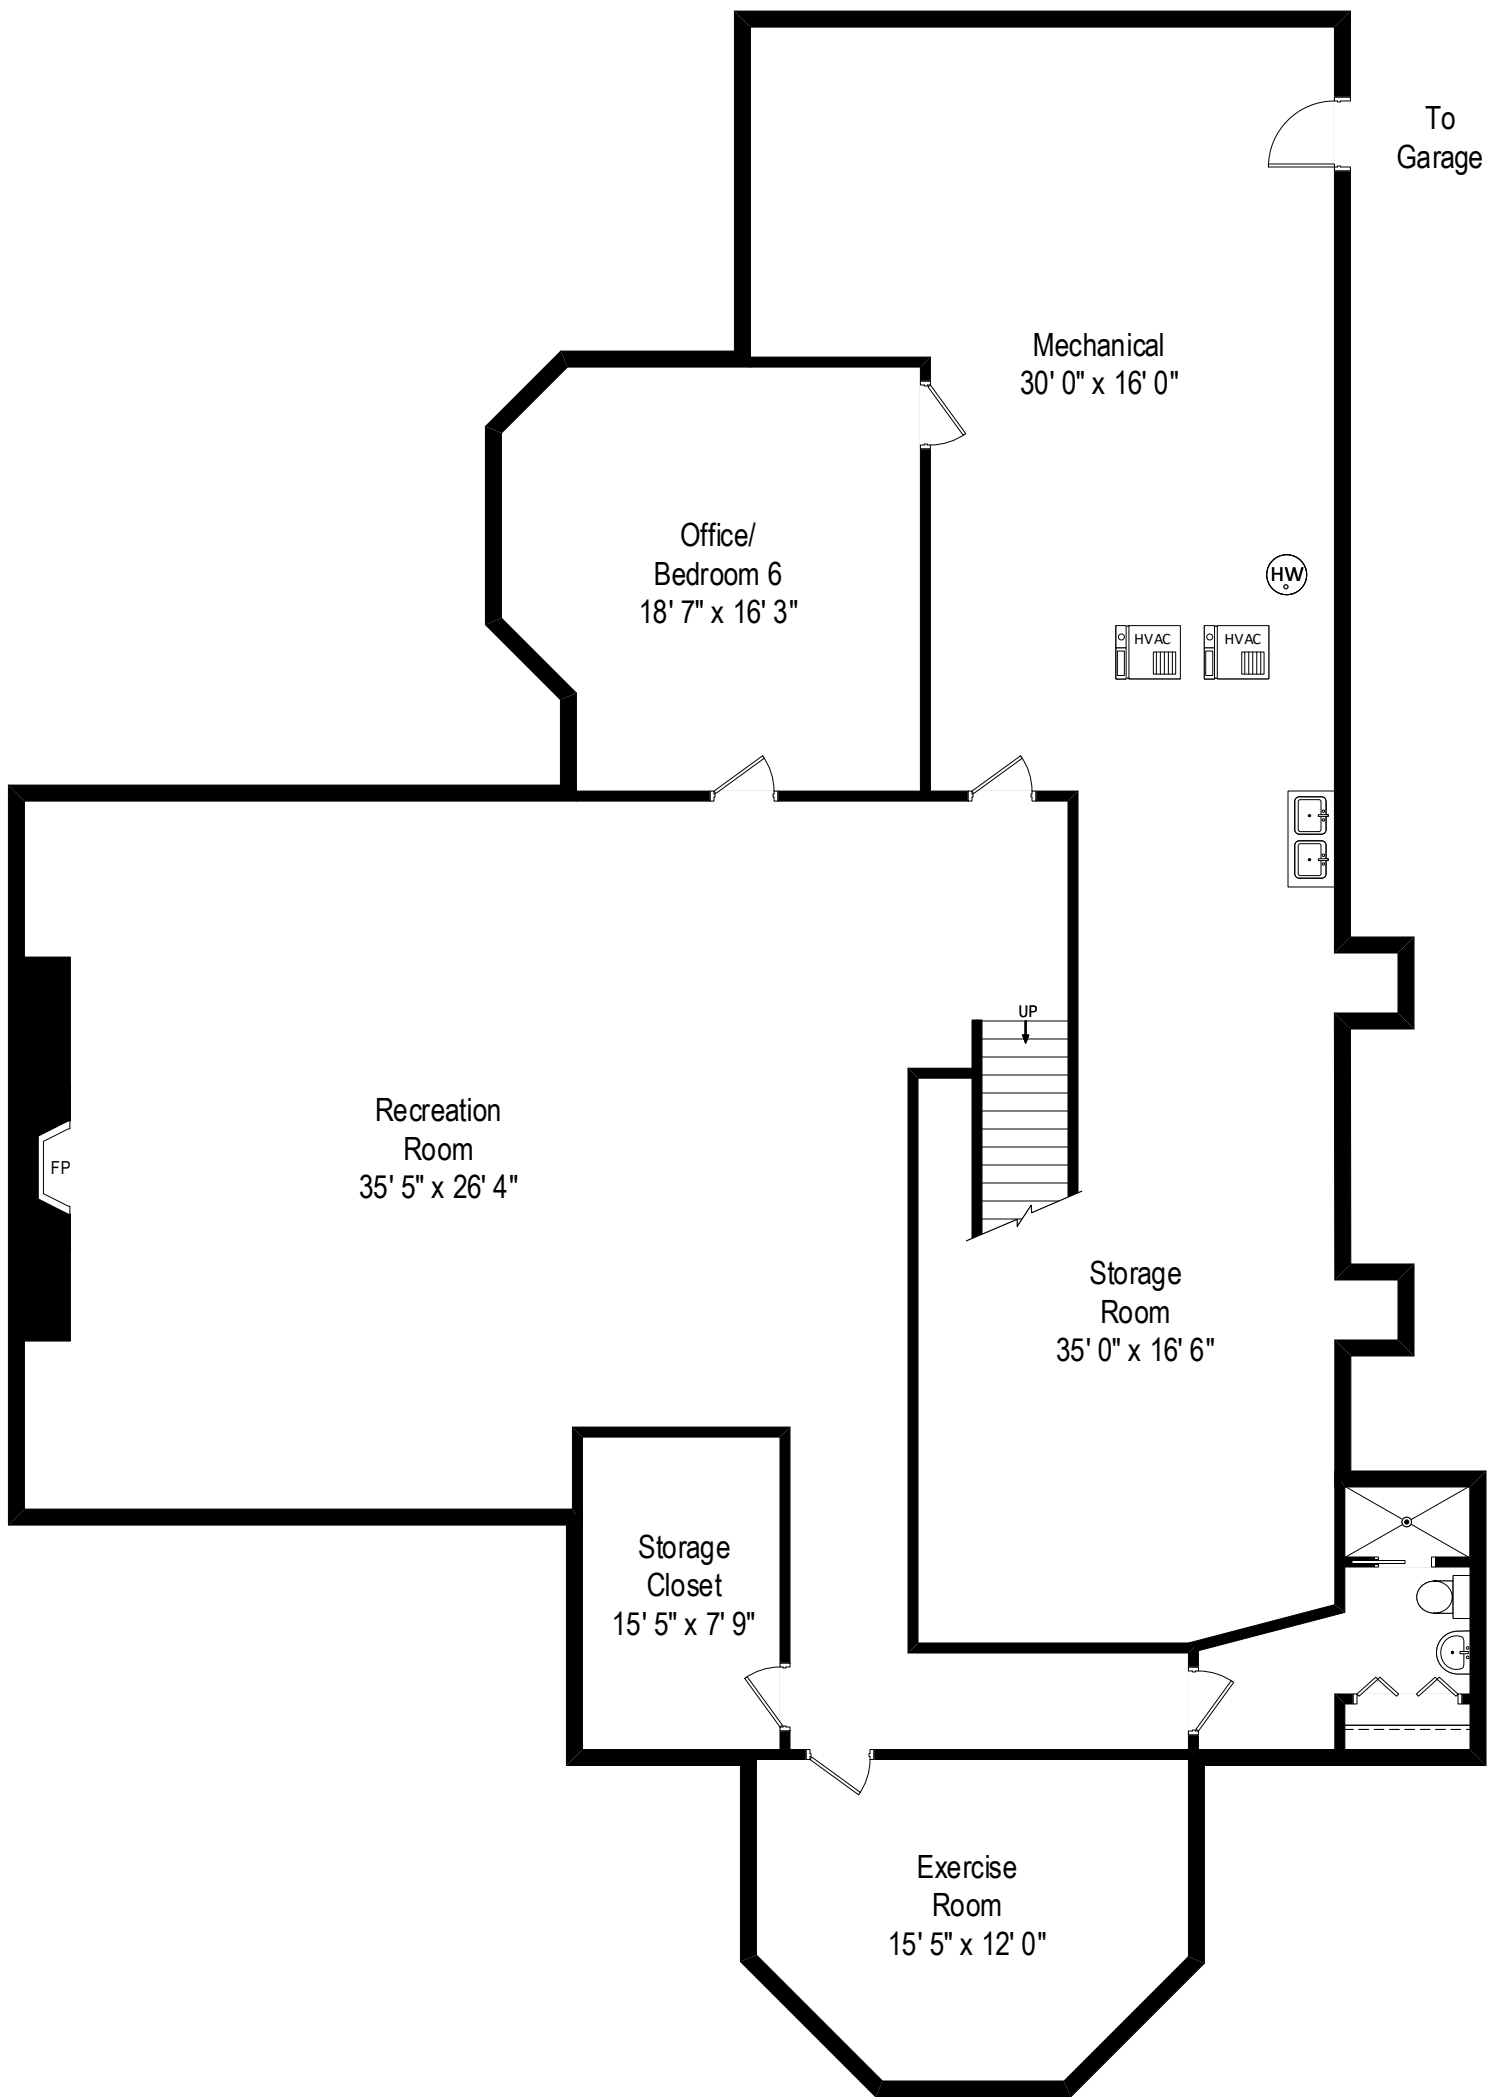

16030 W. 143rd Street – Homer Glen, IL 60491

First Level

All dimensions are approximate. This plan is for marketing purposes only.

16030 W. 143rd Street – Homer Glen, IL 60491

Second Level

16030 W. 143rd Street – Homer Glen, IL 60491

Third Level

16030 W. 143rd Street – Homer Glen, IL 60491

Lower Level