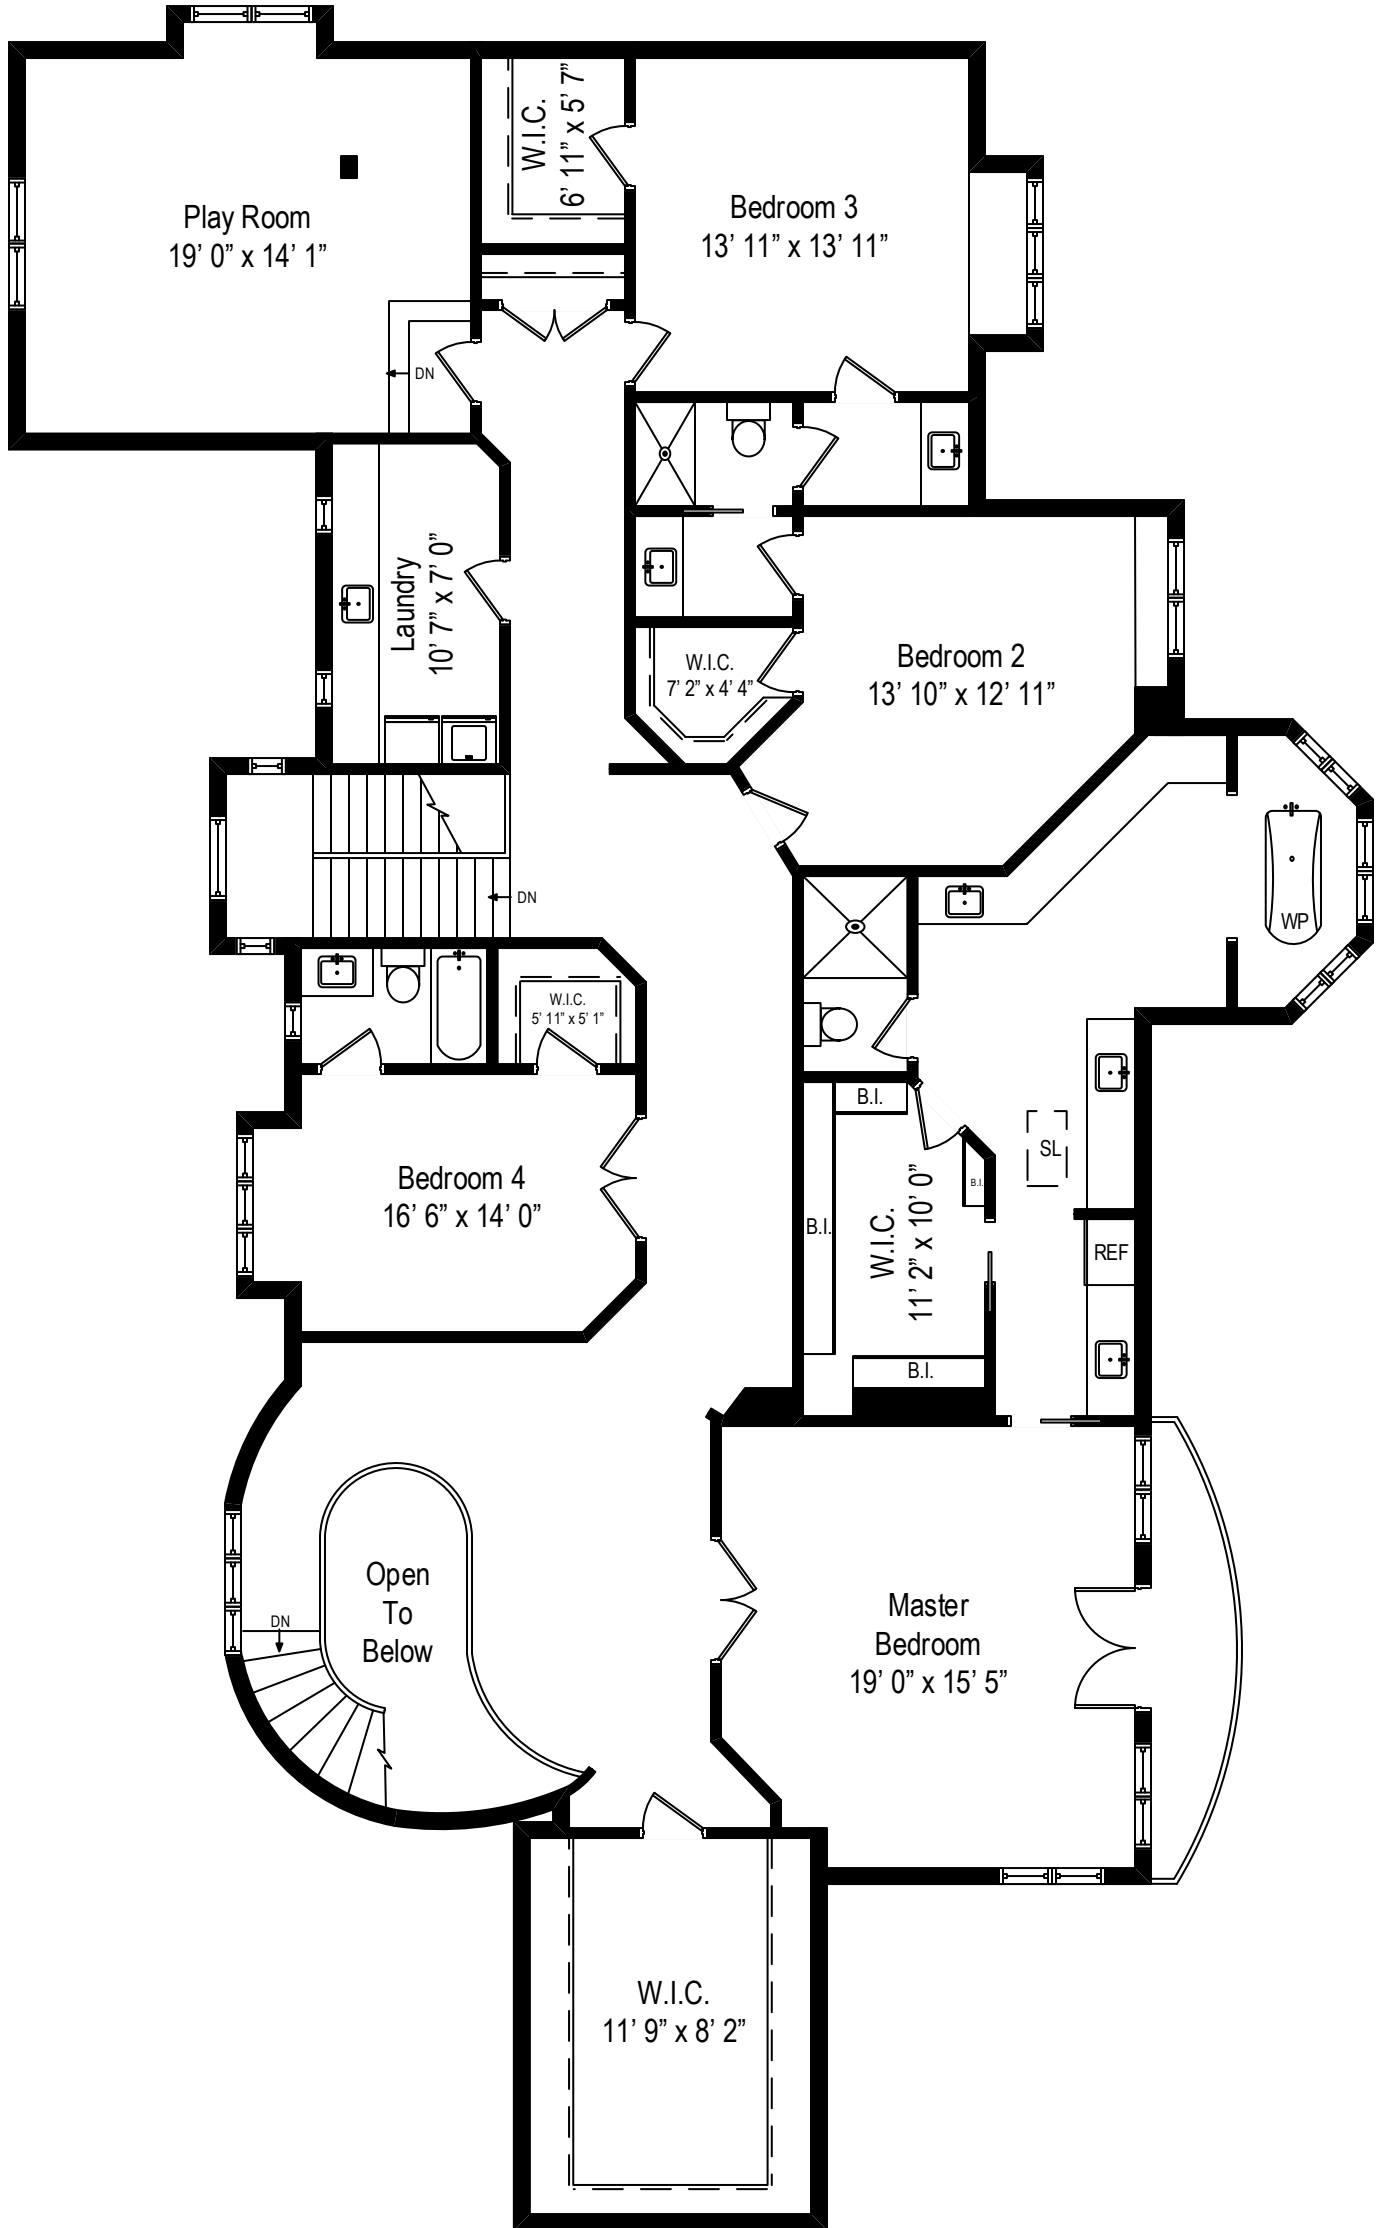

1960 Maple Place – Riverwoods, IL 60015

First Level

All dimensions are approximate. This plan is for marketing purposes only.

1960 Maple Place – Riverwoods, IL 60015

Second Level

1960 Maple Place – Riverwoods, IL 60015

Lower Level