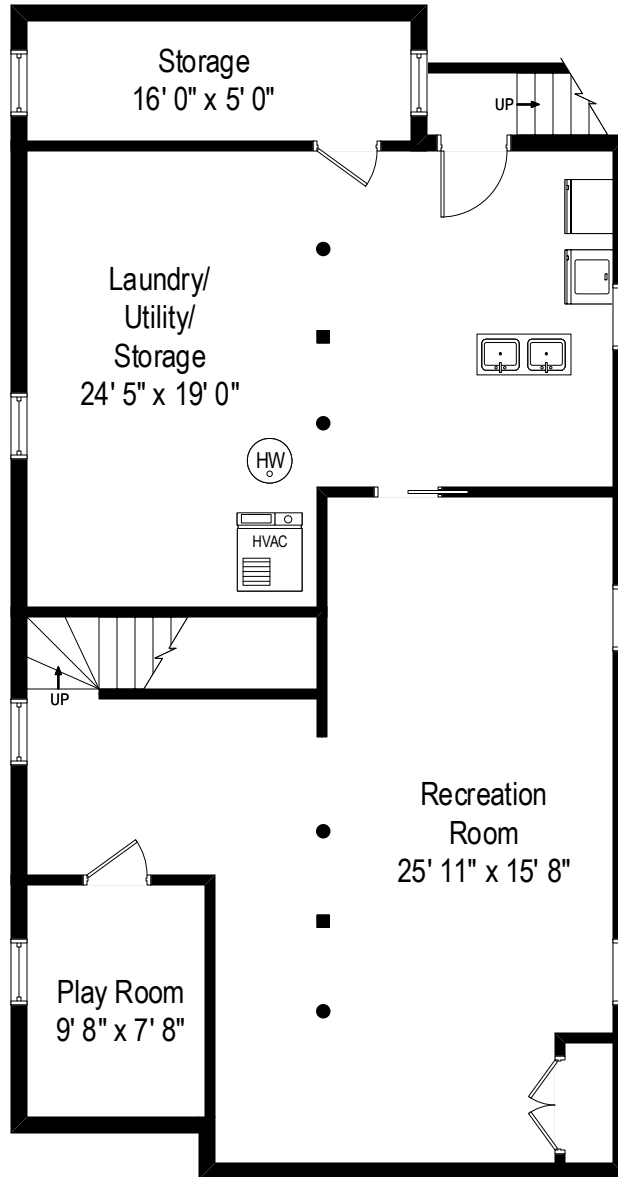

2016 Birchwood – Wilmette, IL 60091

First Level

All dimensions are approximate. This plan is for marketing purposes only.

2016 Birchwood – Wilmette, IL 60091

Second Level

All dimensions are approximate. This plan is for marketing purposes only.

2016 Birchwood – Wilmette, IL 60091

Lower Level

All dimensions are approximate. This plan is for marketing purposes only.