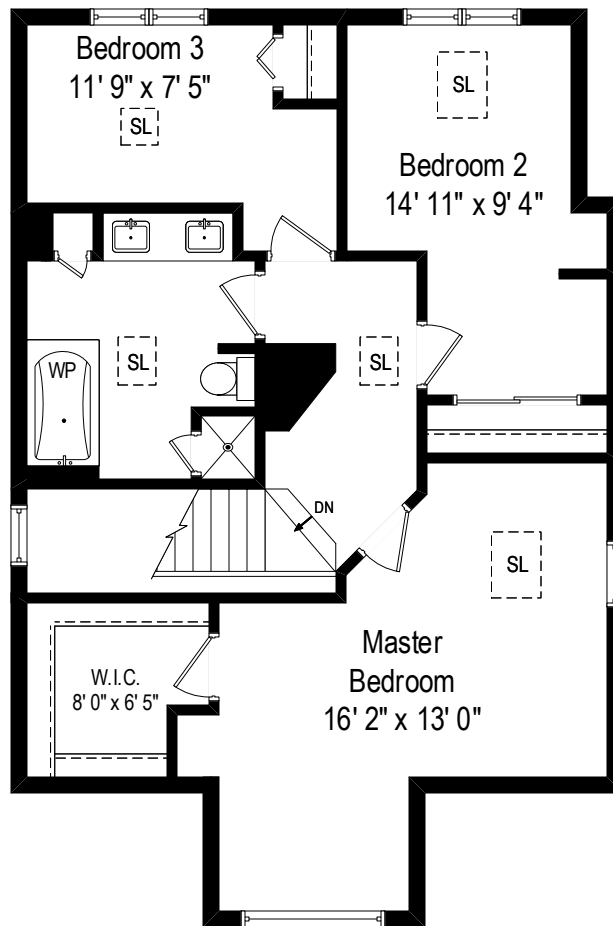

2016 Birchwood – Wilmette, IL 60091

First Level

All dimensions are approximate. This plan is for marketing purposes only.

2016 Birchwood – Wilmette, IL 60091

Second Level

All dimensions are approximate. This plan is for marketing purposes only.

2016 Birchwood – Wilmette, IL 60091

Lower Level

All dimensions are approximate. This plan is for marketing purposes only.