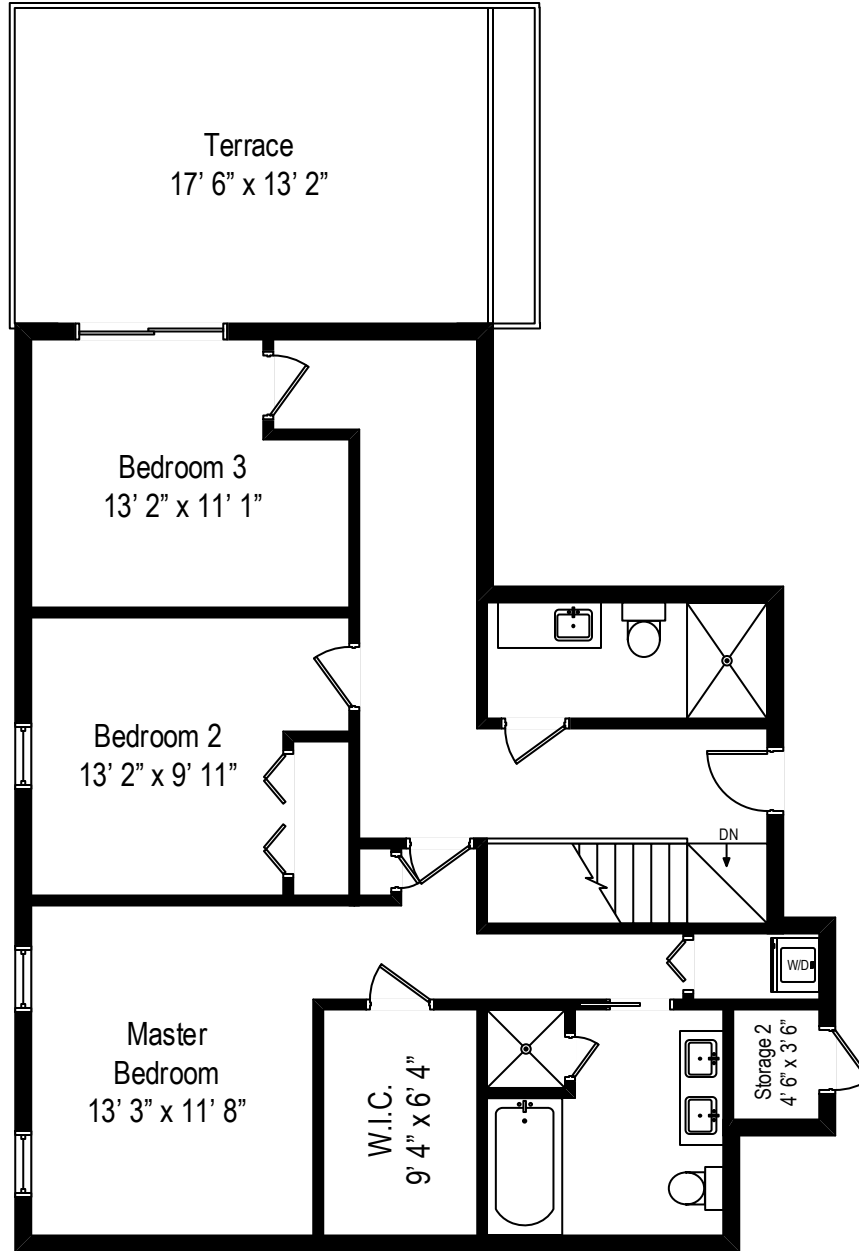

1050 W. Hubbard – Chicago, IL 60642

Main Level

All dimensions are approximate. This plan is for marketing purposes only.

1050 W. Hubbard – Chicago, IL 60642

Mezzanine Level

1050 W. Hubbard – Chicago, IL 60642

Upper Level

All dimensions are approximate. This plan is for marketing purposes only.