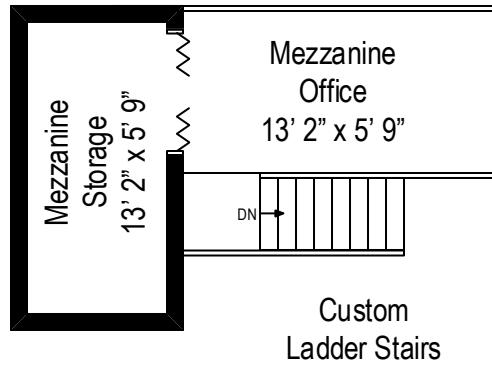

1050 W. Hubbard – Chicago, IL 60642

Main Level

All dimensions are approximate. This plan is for marketing purposes only.

1050 W. Hubbard – Chicago, IL 60642

Mezzanine Level

1050 W. Hubbard – Chicago, IL 60642

Upper Level

All dimensions are approximate. This plan is for marketing purposes only.