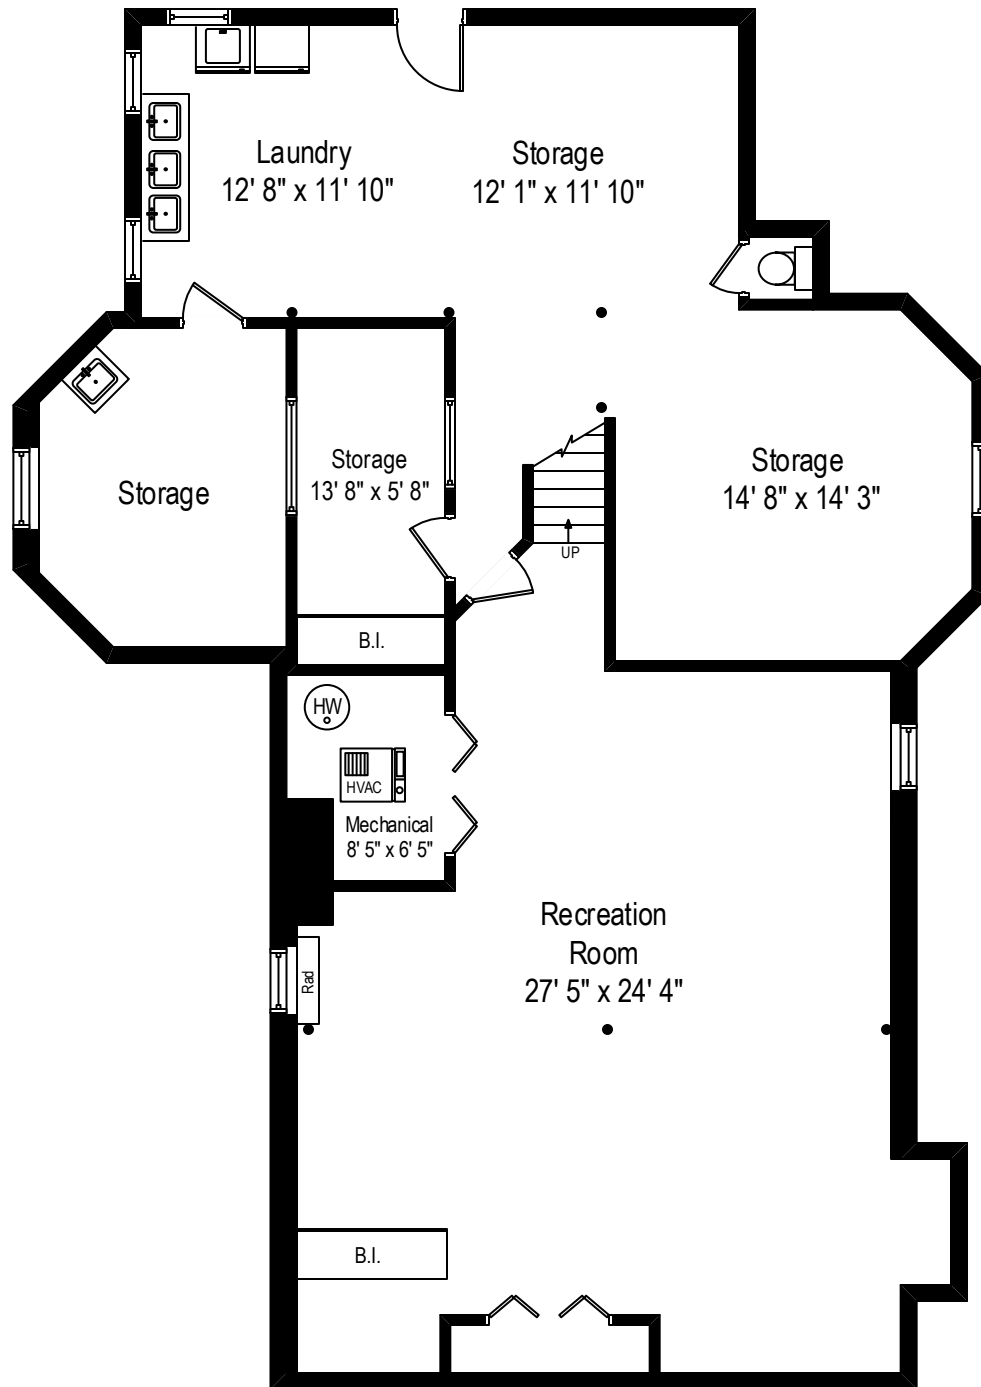

320 Greenwood – Evanston, IL 60202

First Level

All dimensions are approximate. This plan is for marketing purposes only.

320 Greenwood – Evanston, IL 60202

Second Level

All dimensions are approximate. This plan is for marketing purposes only.

320 Greenwood – Evanston, IL 60202

Lower Level

All dimensions are approximate. This plan is for marketing purposes only.