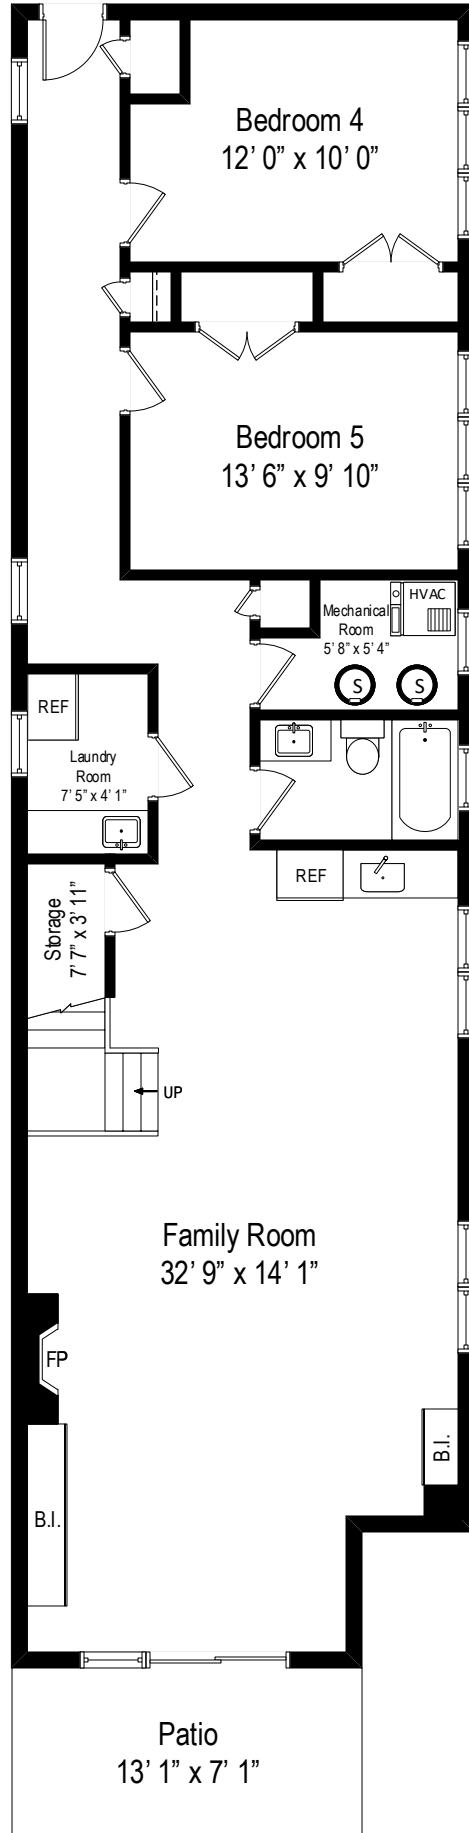

1629 N. Bell – Chicago, IL 60647

First Level

1629 N. Bell – Chicago, IL 60647

Second Level

All dimensions are approximate. This plan is for marketing purposes only.

1629 N. Bell – Chicago, IL 60647

Third/Roof Level

1629 N. Bell – Chicago, IL 60647

Lower Level

All dimensions are approximate. This plan is for marketing purposes only.