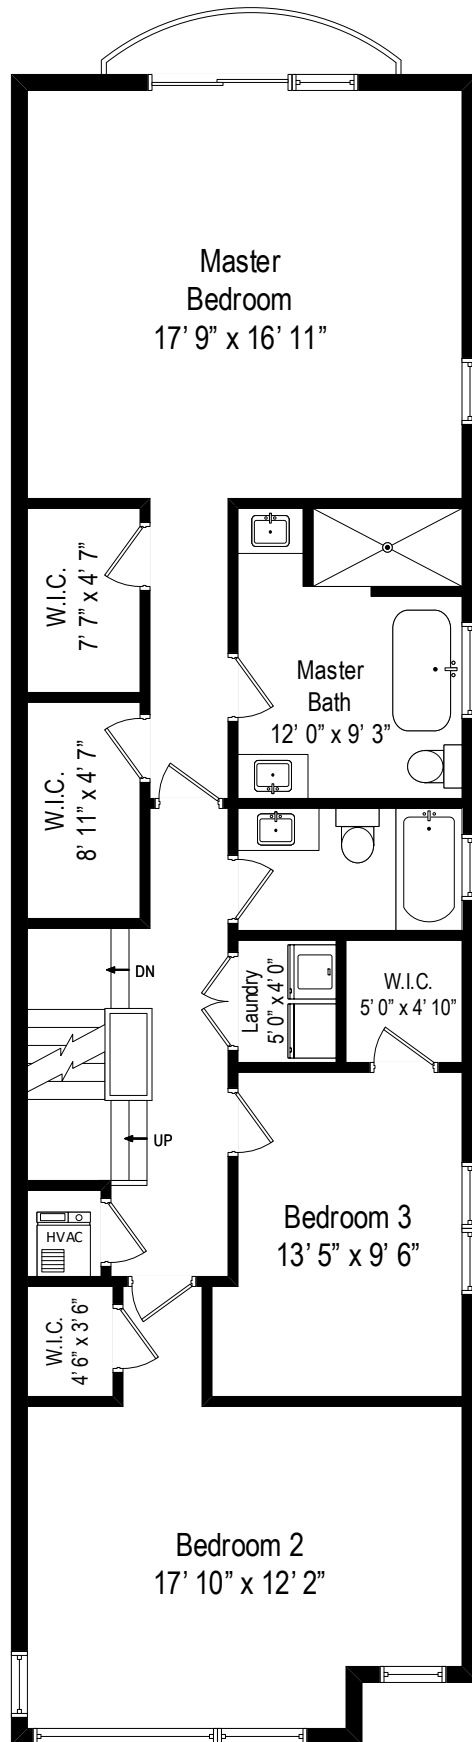

1629 N. Bell – Chicago, IL 60647

First Level

1629 N. Bell – Chicago, IL 60647

Second Level

All dimensions are approximate. This plan is for marketing purposes only.

1629 N. Bell – Chicago, IL 60647

Third/Roof Level

1629 N. Bell – Chicago, IL 60647

Lower Level

All dimensions are approximate. This plan is for marketing purposes only.