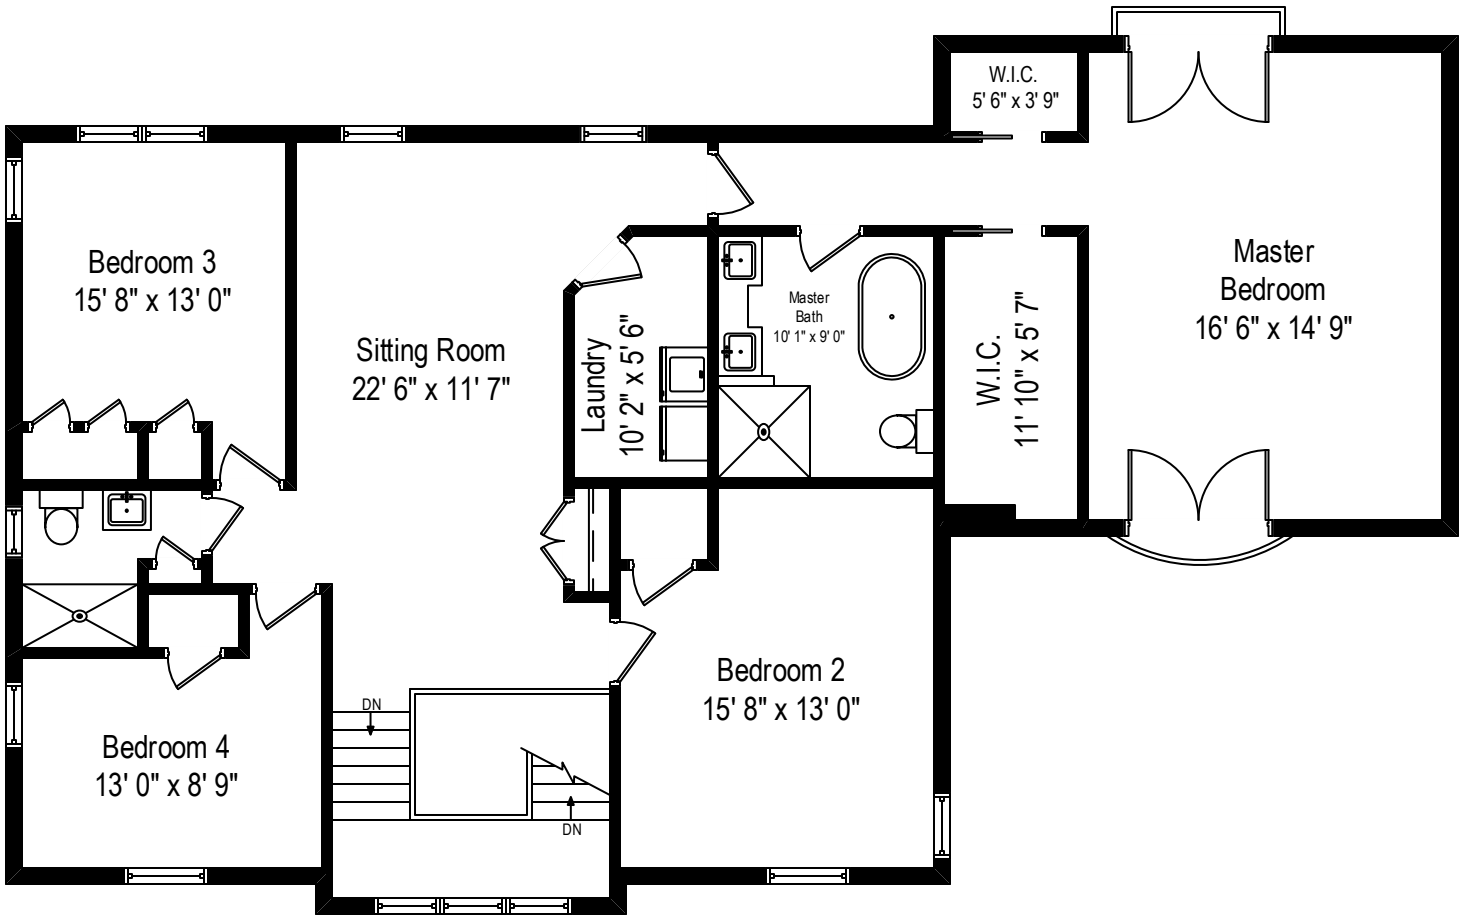

1520 Franklin Avenue – River Forest, IL 60305

First Level

1520 Franklin Avenue – River Forest, IL 60305

Second Level

All dimensions are approximate. This plan is for marketing purposes only.

1520 Franklin Avenue – River Forest, IL 60305

Lower Level