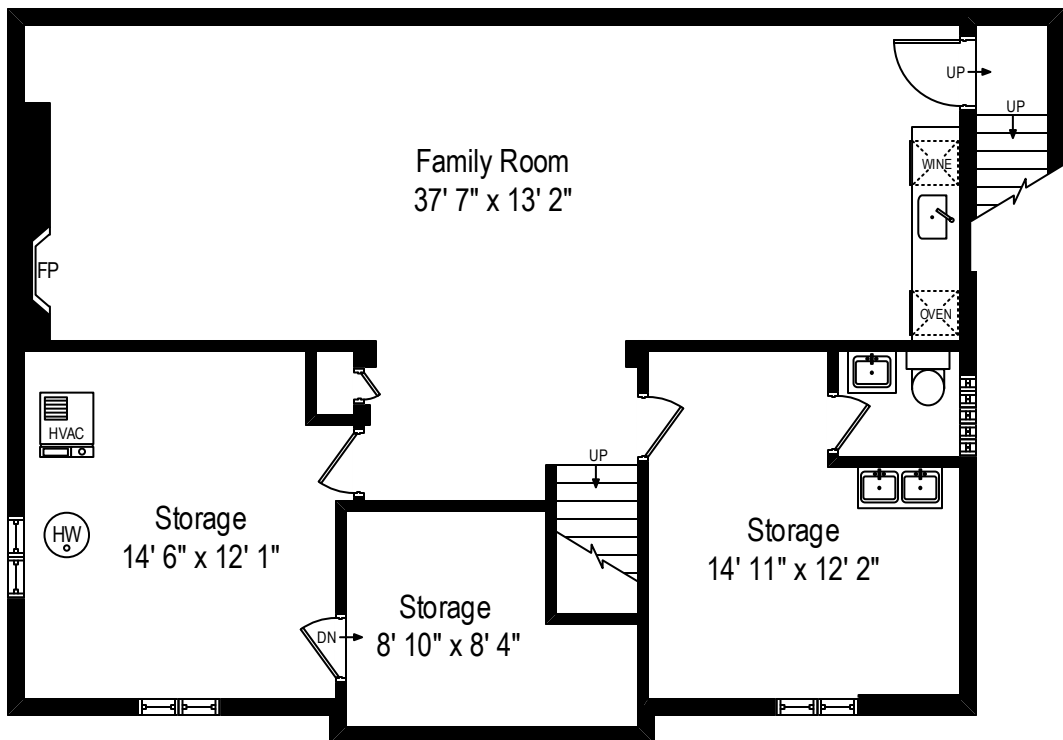

1520 Franklin Avenue – River Forest, IL 60305

First Level

1520 Franklin Avenue – River Forest, IL 60305

Second Level

All dimensions are approximate. This plan is for marketing purposes only.

1520 Franklin Avenue – River Forest, IL 60305

Lower Level