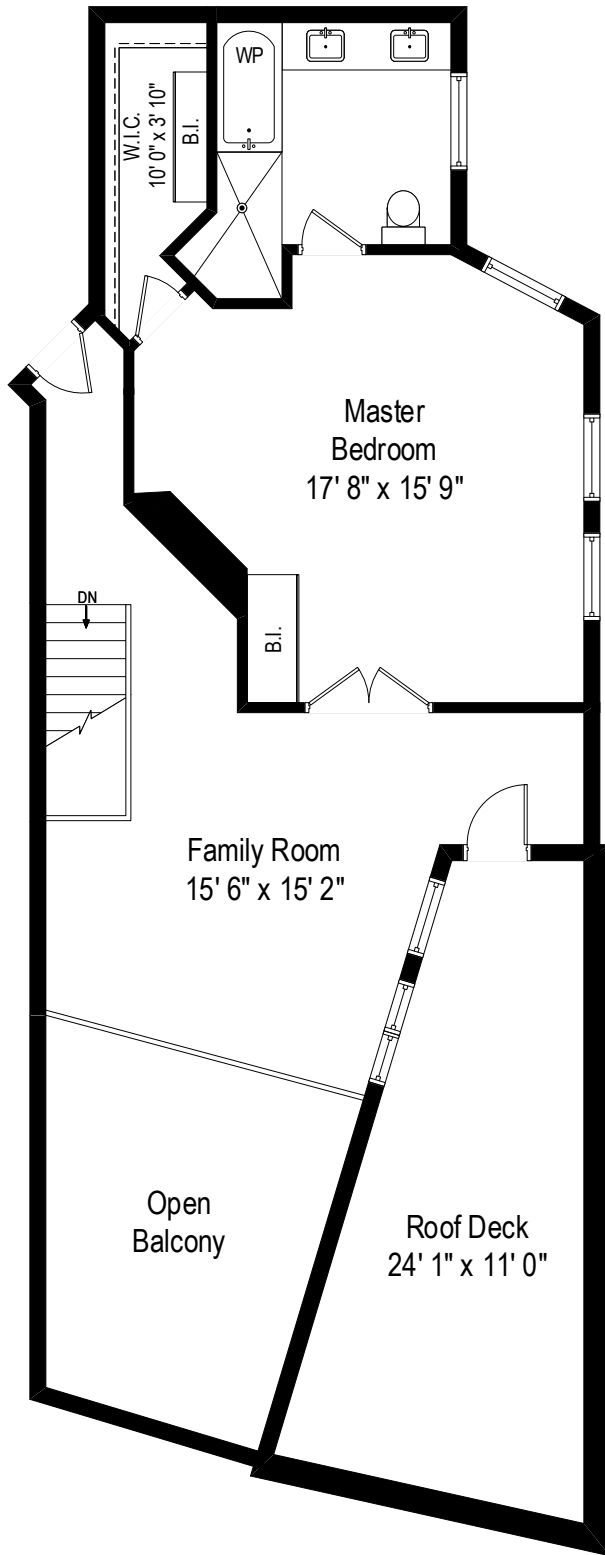

2130 W. North Avenue Unit 301 - Chicago, IL 60647

Third Level

2130 W. North Avenue Unit 301 - Chicago, IL 60647

Fourth Level

All dimensions are approximate. This plan is for marketing purposes only.