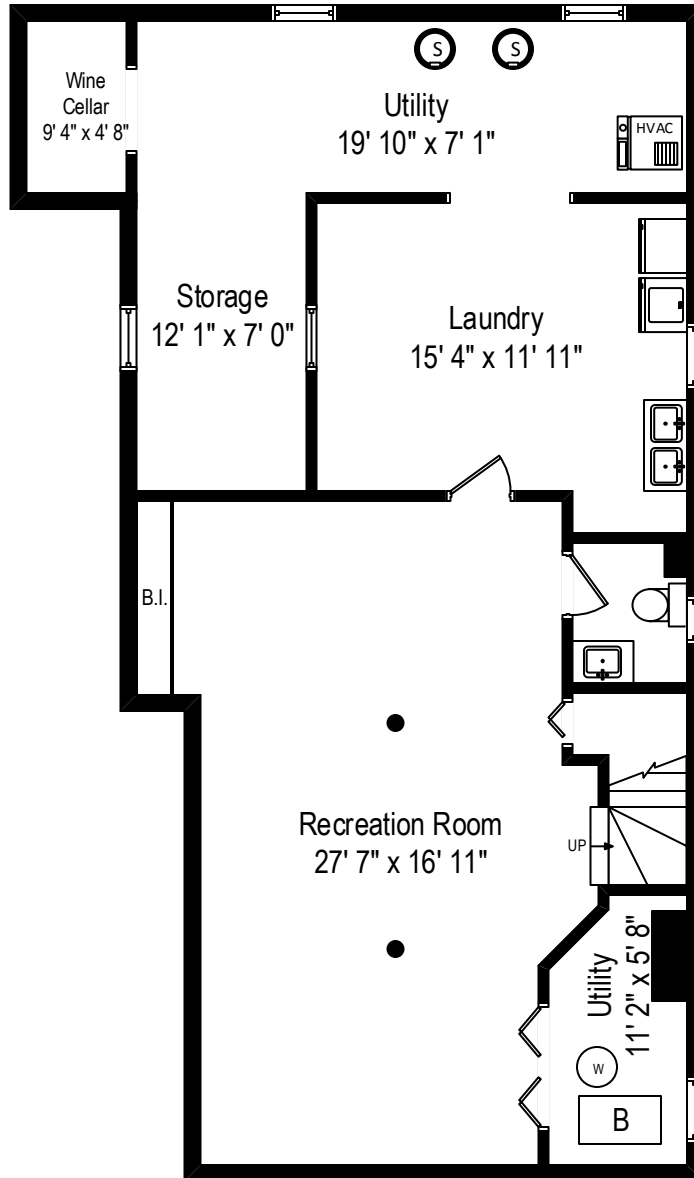

1701 Walnut Avenue – Wilmette, IL 60091

First Level

1701 Walnut Avenue – Wilmette, IL 60091

Second Level

All dimensions are approximate. This plan is for marketing purposes only.

1701 Walnut Avenue – Wilmette, IL 60091

Lower Level