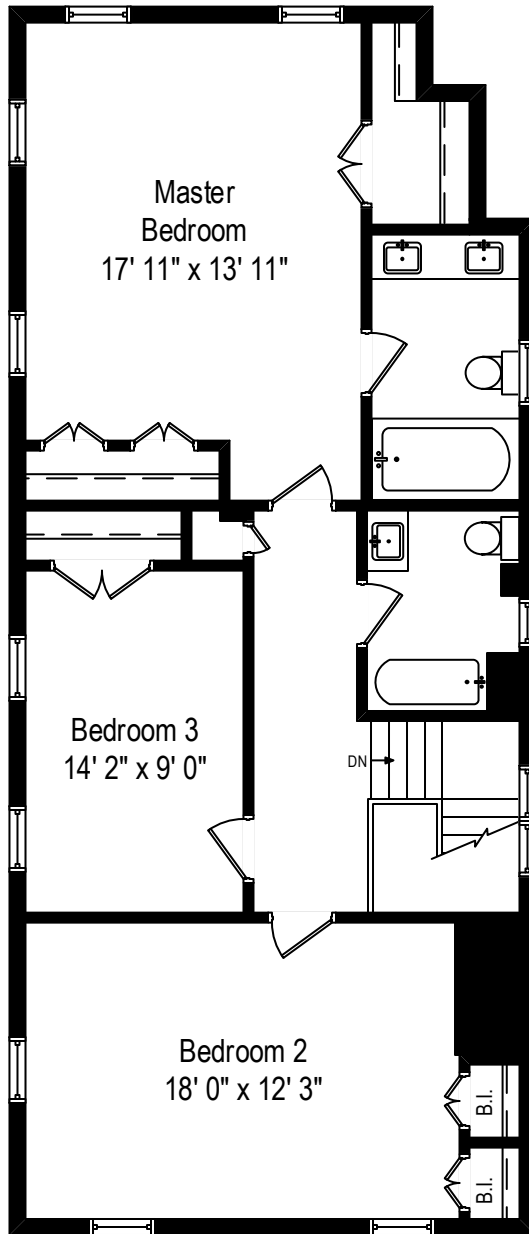

1701 Walnut Avenue – Wilmette, IL 60091

First Level

1701 Walnut Avenue – Wilmette, IL 60091

Second Level

All dimensions are approximate. This plan is for marketing purposes only.

1701 Walnut Avenue – Wilmette, IL 60091

Lower Level