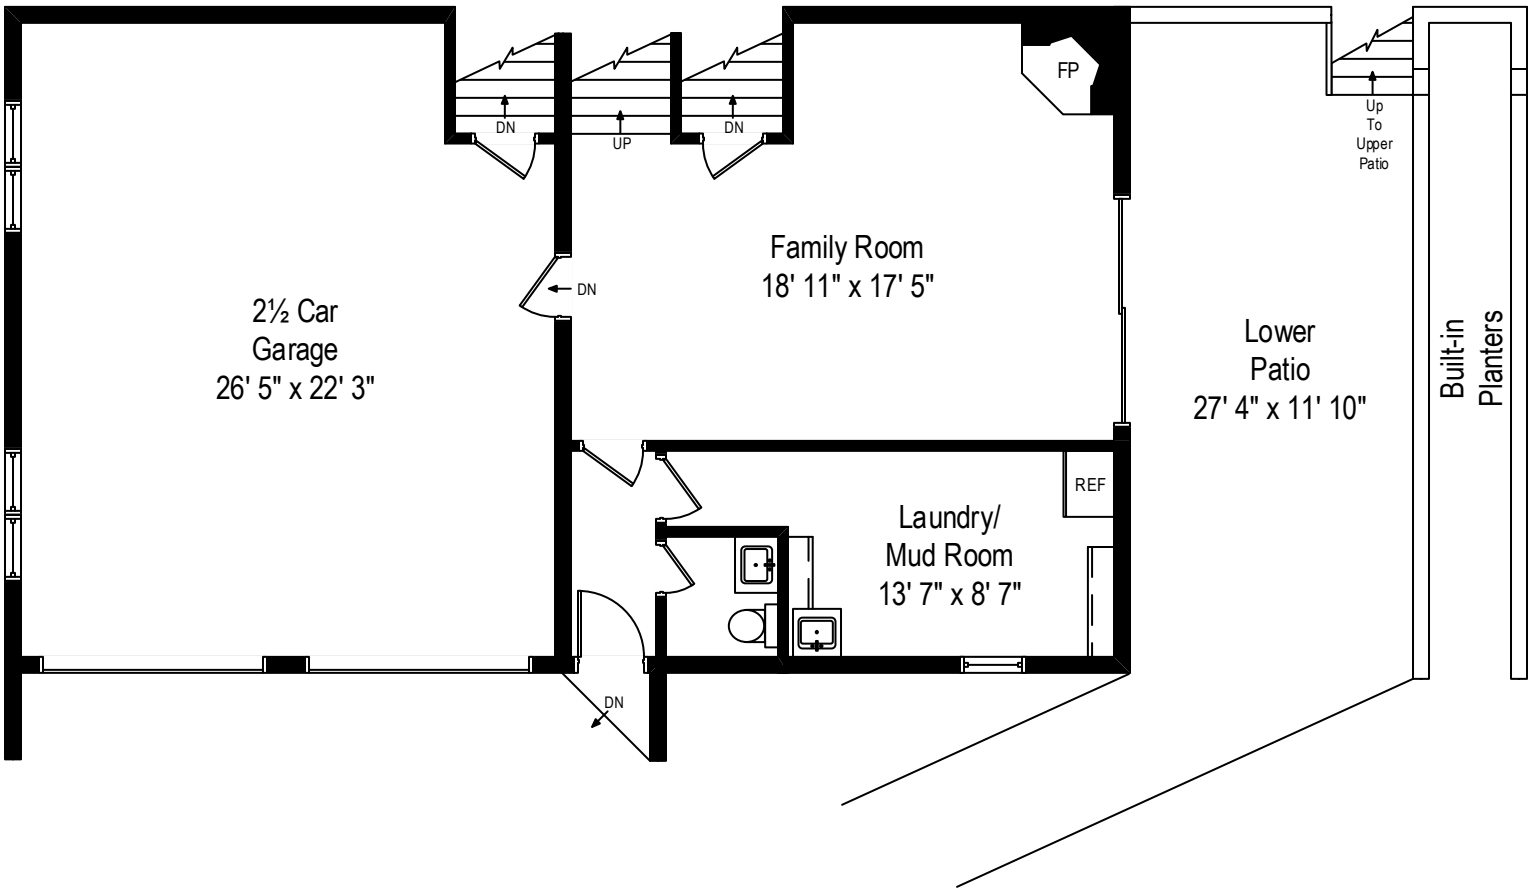

1313 Chatham Lanes - Woodstock, IL 60098

Main Level

1313 Chatham Lanes - Woodstock, IL 60098

Second Level

All dimensions are approximate. This plan is for marketing purposes only.

1313 Chatham Lanes - Woodstock, IL 60098

Attic

1313 Chatham Lanes - Woodstock, IL 60098

Lower Level

1313 Chatham Lanes - Woodstock, IL 60098

Basement