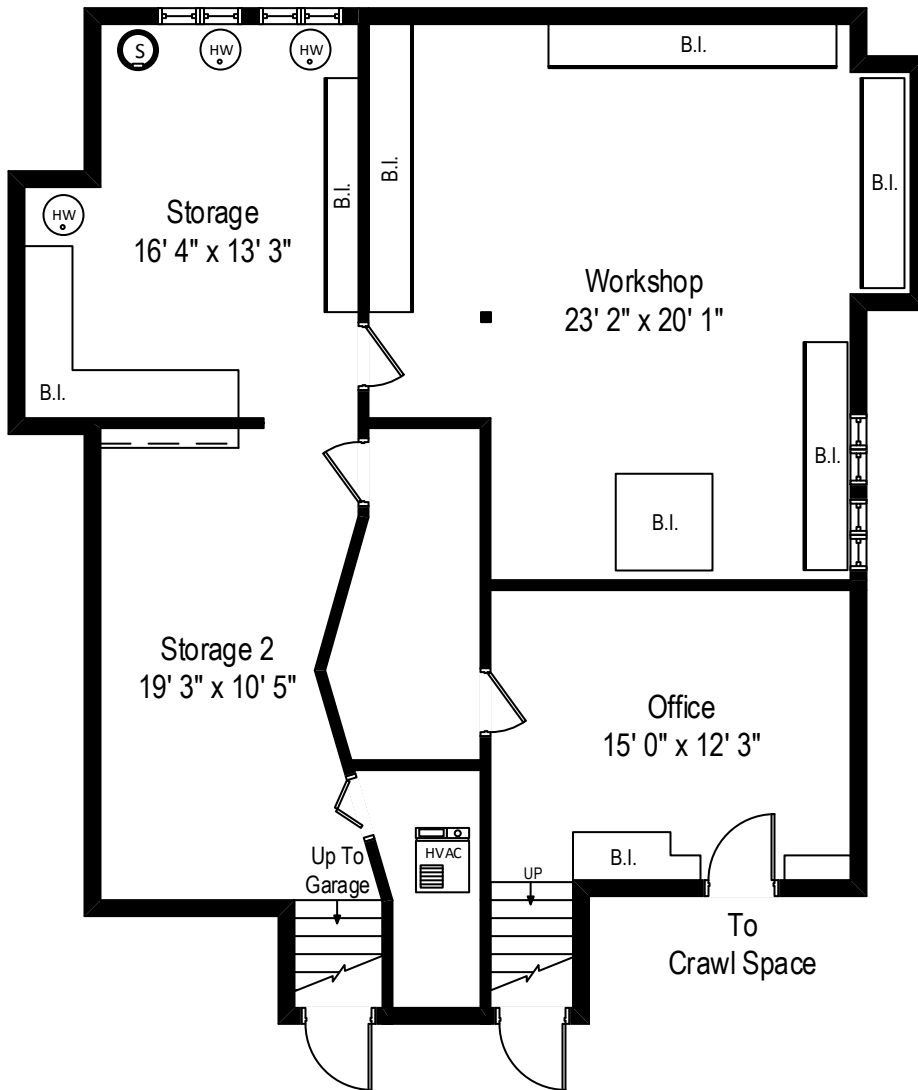

1313 Chatham Lanes - Woodstock, IL 60098

Main Level

1313 Chatham Lanes - Woodstock, IL 60098

Second Level

All dimensions are approximate. This plan is for marketing purposes only.

1313 Chatham Lanes - Woodstock, IL 60098

Attic

1313 Chatham Lanes - Woodstock, IL 60098

Lower Level

1313 Chatham Lanes - Woodstock, IL 60098

Basement