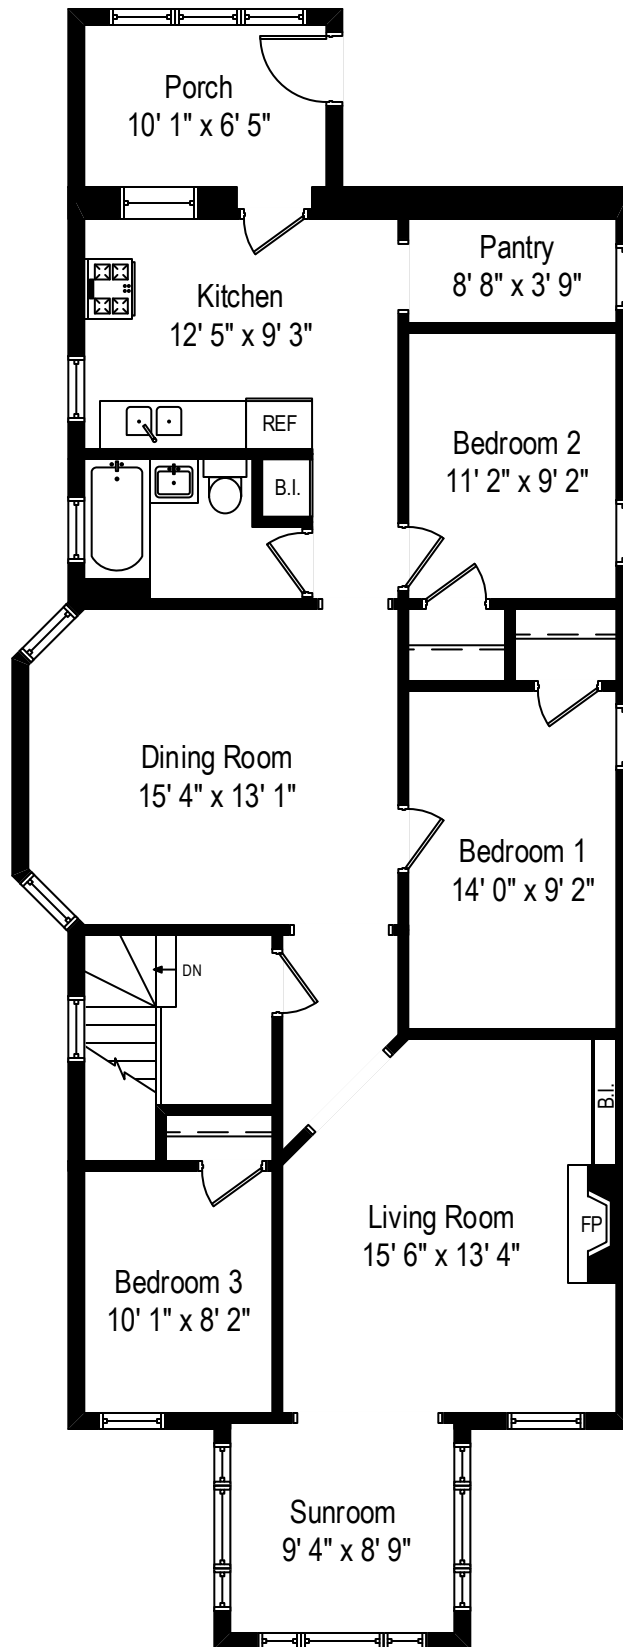

2707 W. Leland – Chicago, IL 60625

First Level

2707 W. Leland – Chicago, IL 60625

Second Level

2707 W. Leland – Chicago, IL 60625

Lower Level

All dimensions are approximate. This plan is for marketing purposes only.