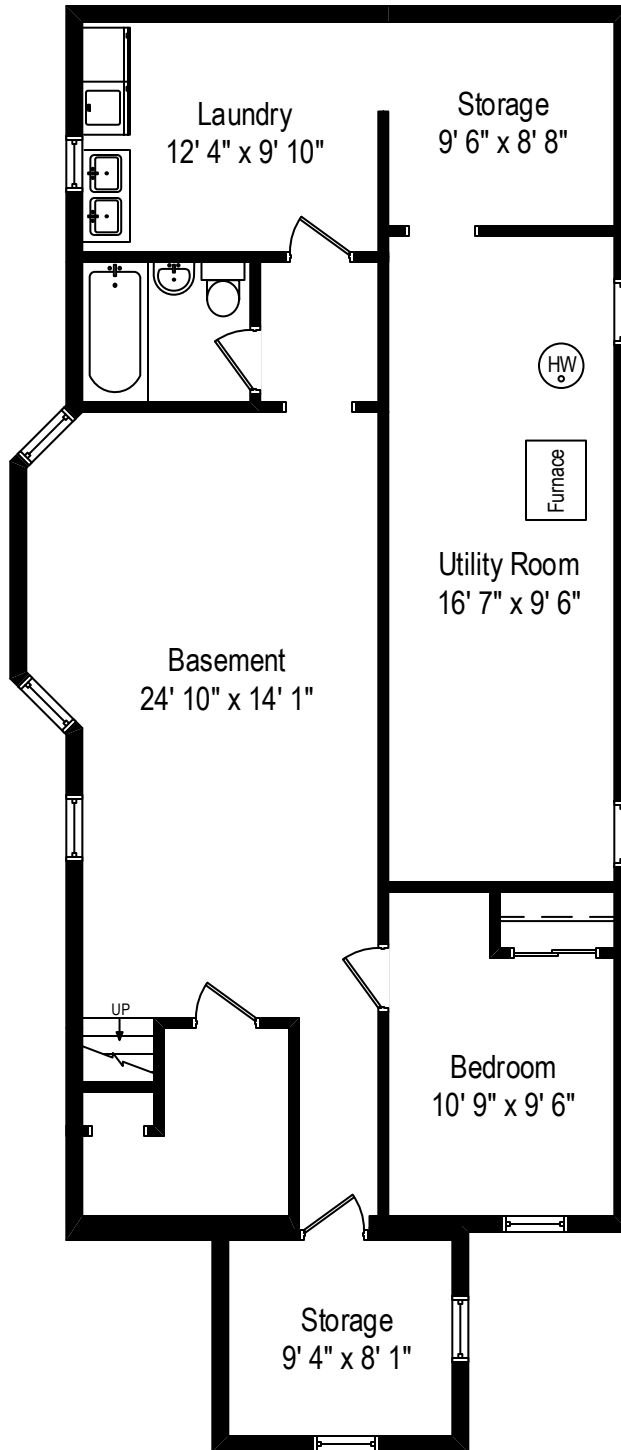

2707 W. Leland – Chicago, IL 60625

First Level

2707 W. Leland – Chicago, IL 60625

Second Level

2707 W. Leland – Chicago, IL 60625

Lower Level

All dimensions are approximate. This plan is for marketing purposes only.