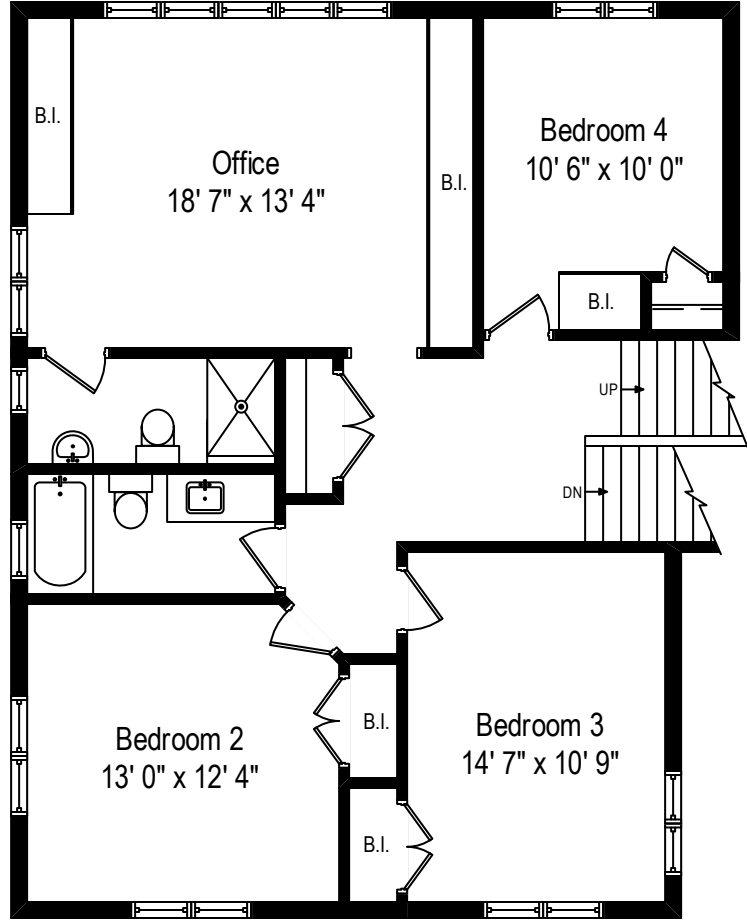

93 Glade Road – Glencoe, IL 60022

First Level

93 Glade Road – Glencoe, IL 60022

Second Level

All dimensions are approximate. This plan is for marketing purposes only.

93 Glade Road – Glencoe, IL 60022

Third Level

93 Glade Road – Glencoe, IL 60022

Lower Level

All dimensions are approximate. This plan is for marketing purposes only.

93 Glade Road – Glencoe, IL 60022

Basement