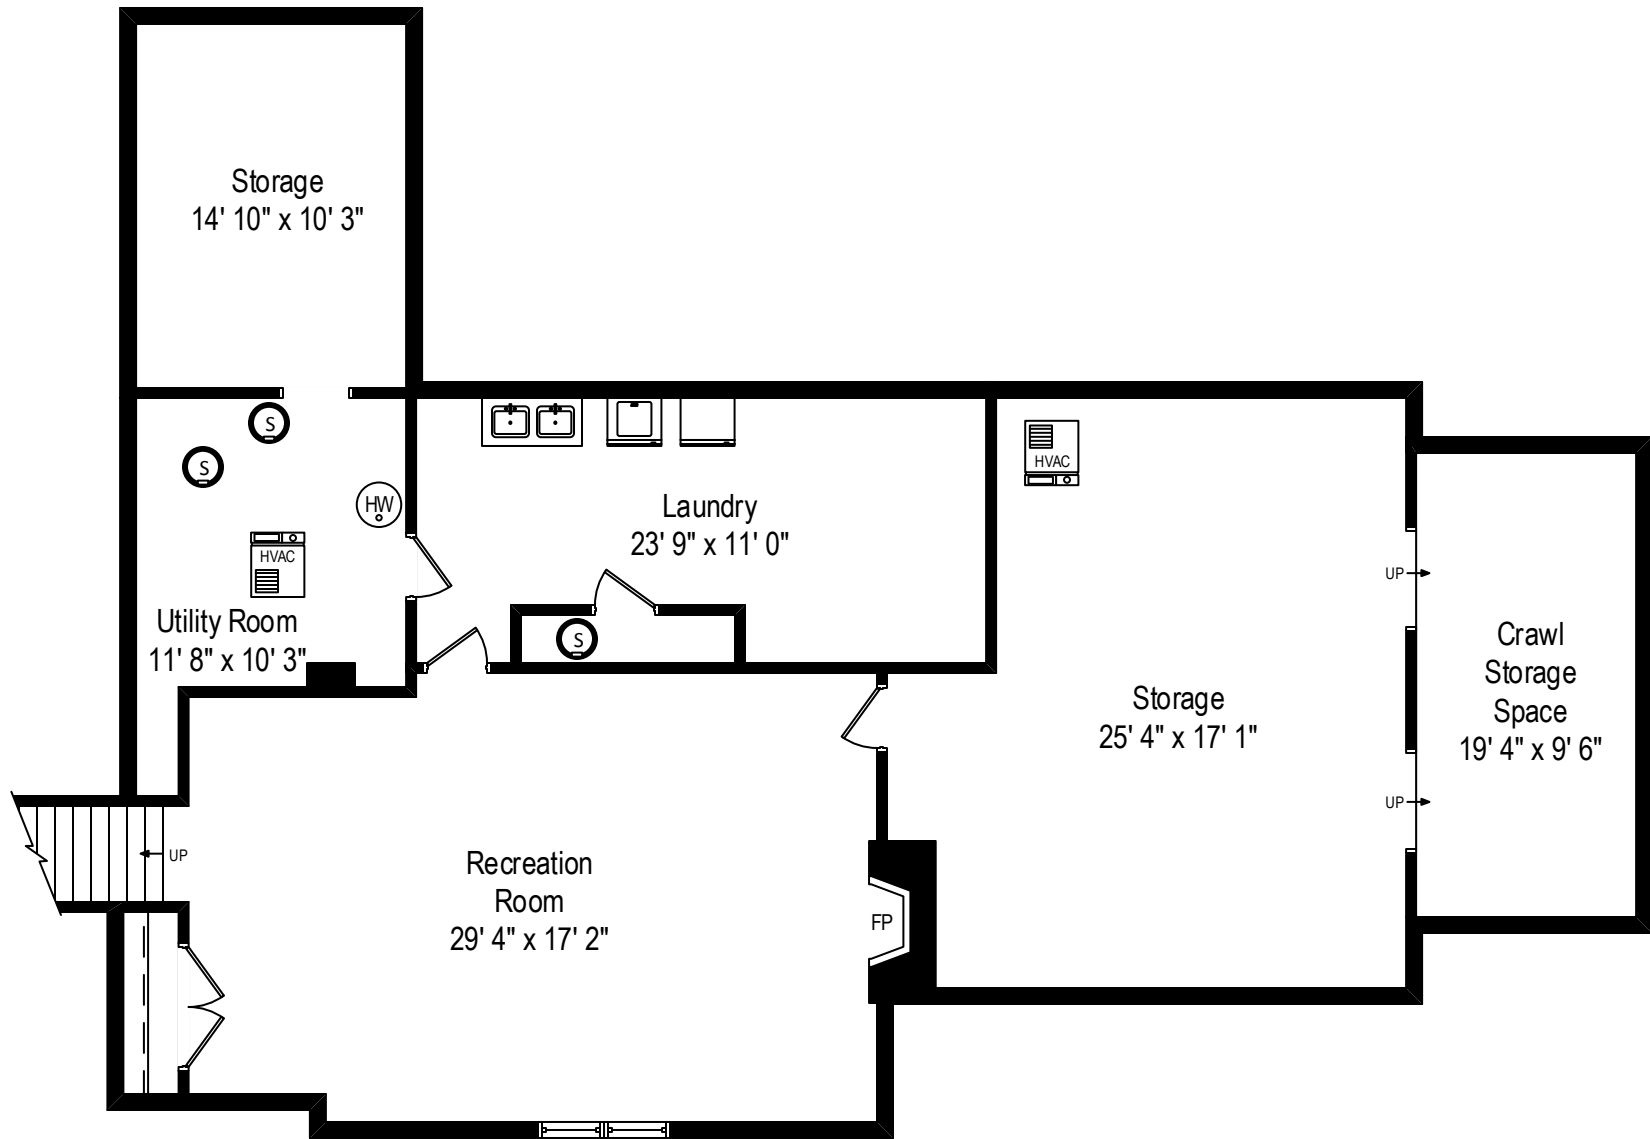

93 Glade Road – Glencoe, IL 60022

First Level

93 Glade Road – Glencoe, IL 60022

Second Level

All dimensions are approximate. This plan is for marketing purposes only.

93 Glade Road – Glencoe, IL 60022

Third Level

93 Glade Road – Glencoe, IL 60022

Lower Level

All dimensions are approximate. This plan is for marketing purposes only.

93 Glade Road – Glencoe, IL 60022

Basement