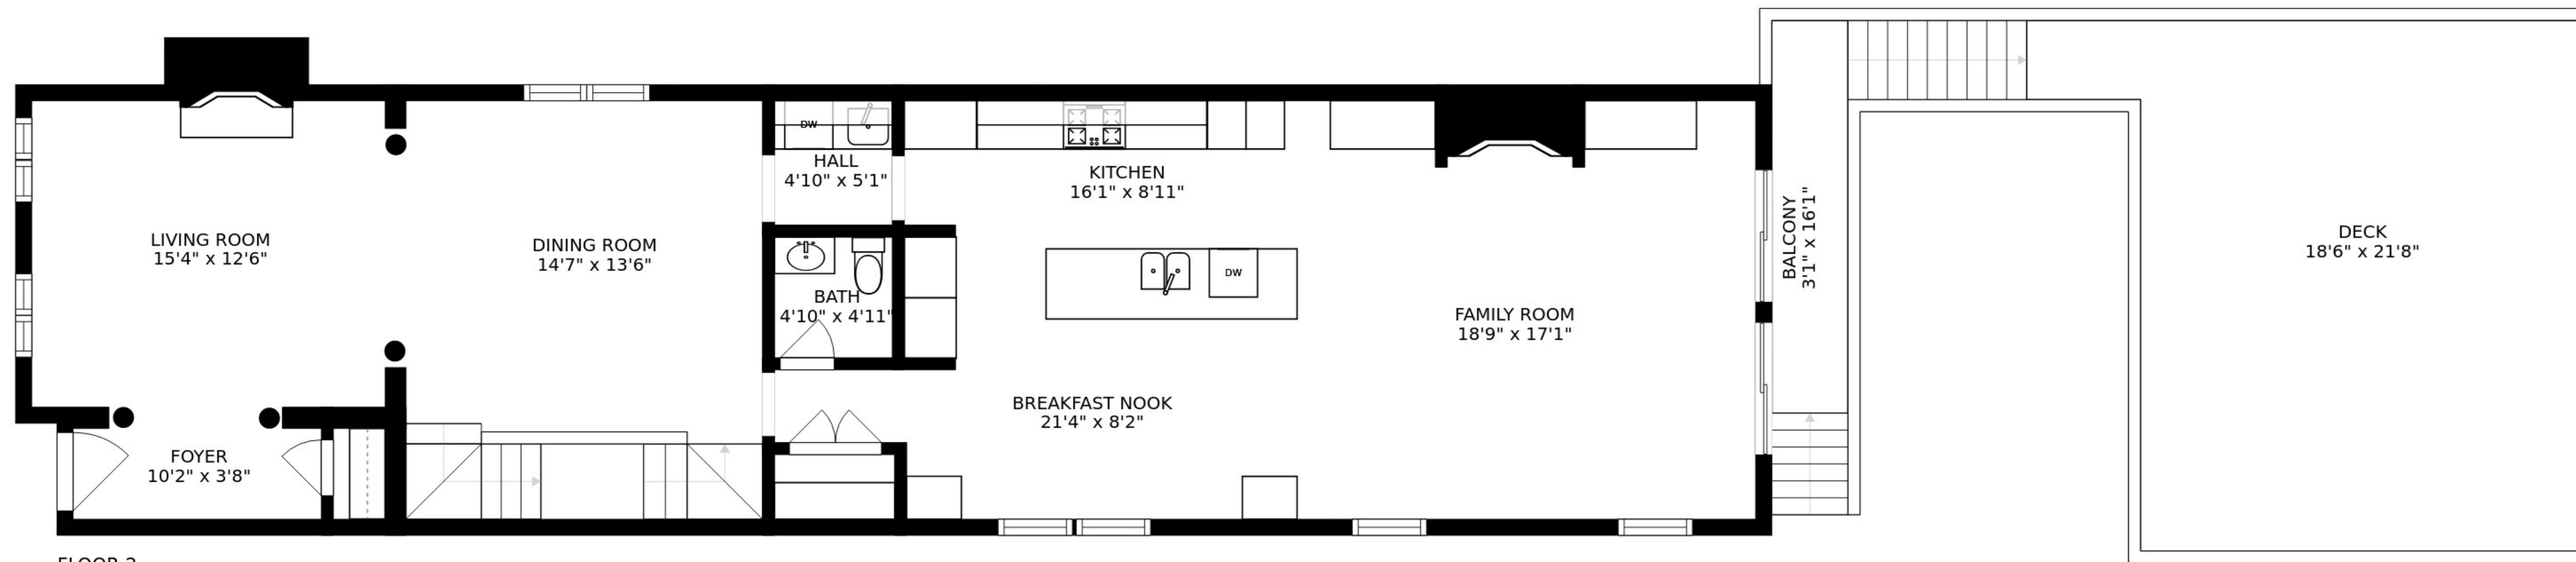

FLOOR 3

FLOOR 2

FLOOR 1

FLOOR 4

SIZES AND DIMENSIONS ARE APPROXIMATE, ACTUAL MAY VARY.

ROOF-TOP DECK
68'9" x 17'3"

SIZES AND DIMENSIONS ARE APPROXIMATE, ACTUAL MAY VARY.

SIZES AND DIMENSIONS ARE APPROXIMATE, ACTUAL MAY VARY.

SIZES AND DIMENSIONS ARE APPROXIMATE, ACTUAL MAY VARY.

SIZES AND DIMENSIONS ARE APPROXIMATE, ACTUAL MAY VARY.