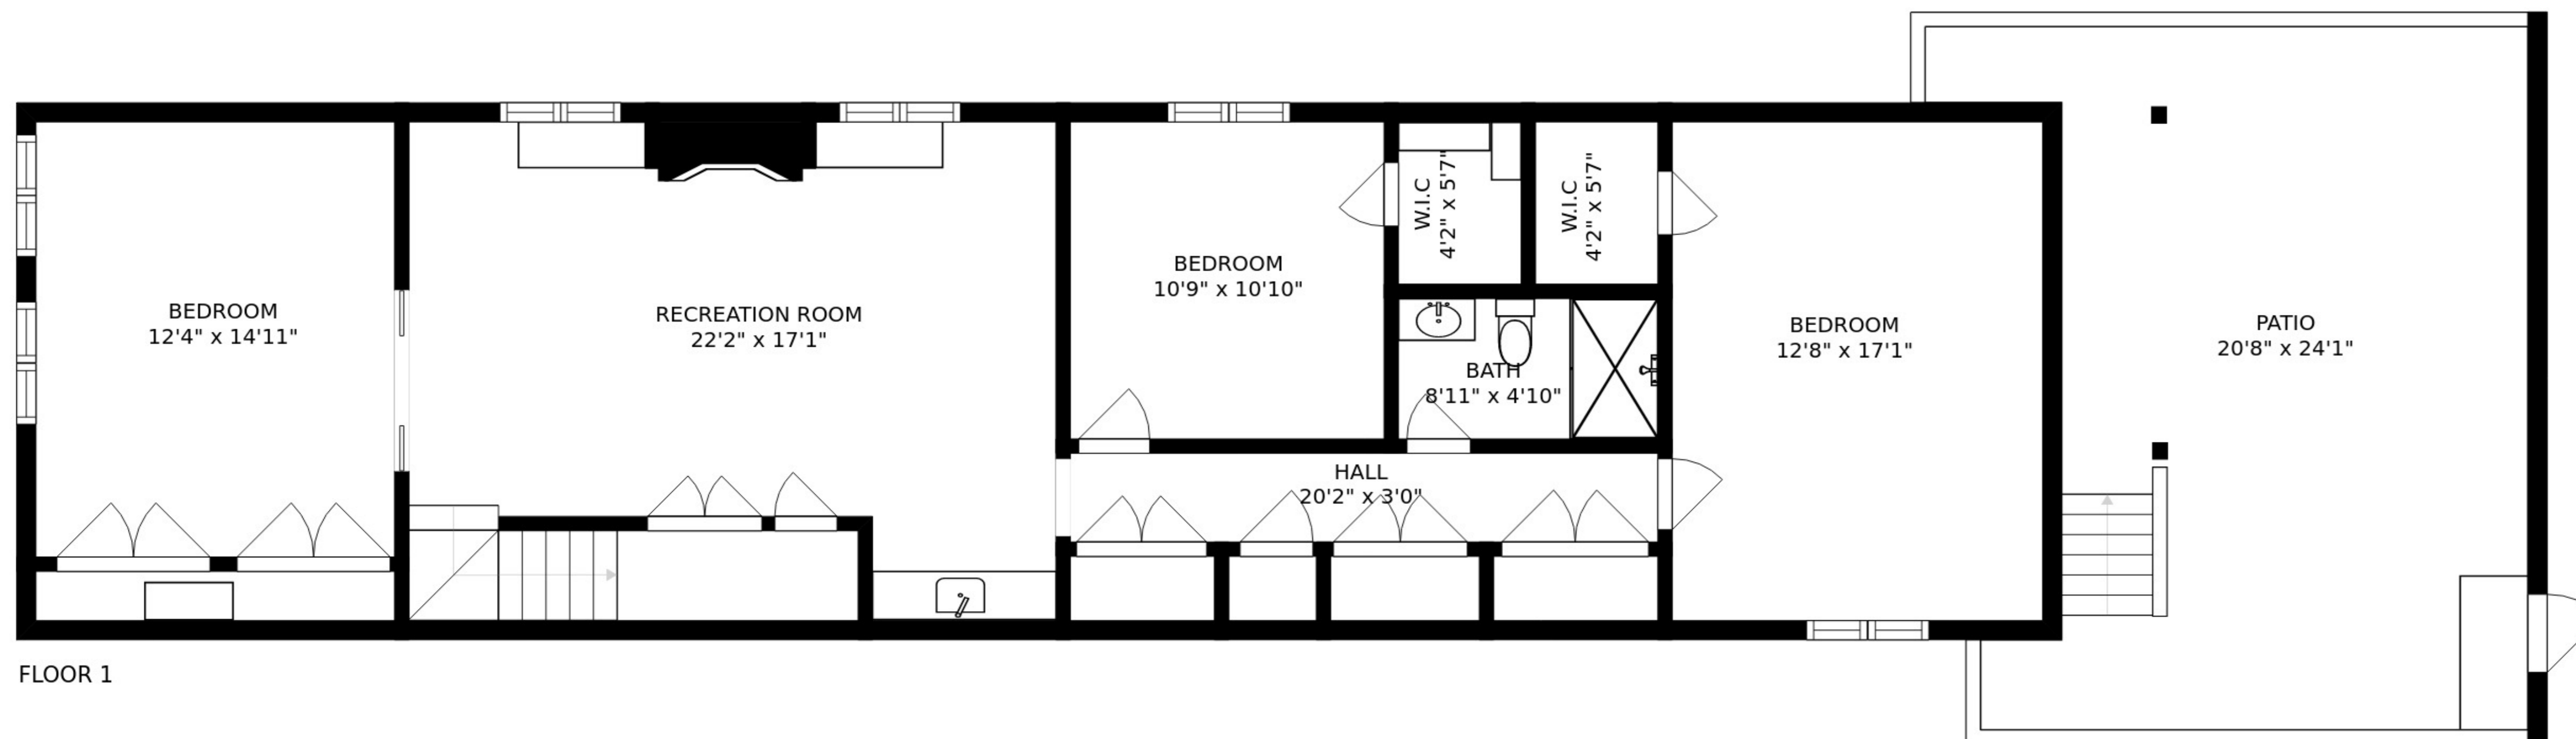

FLOOR 3

FLOOR 2

FLOOR 1

FLOOR 4

SIZES AND DIMENSIONS ARE APPROXIMATE, ACTUAL MAY VARY.

ROOF-TOP DECK
68'9" x 17'3"

SIZES AND DIMENSIONS ARE APPROXIMATE, ACTUAL MAY VARY.

SIZES AND DIMENSIONS ARE APPROXIMATE, ACTUAL MAY VARY.

SIZES AND DIMENSIONS ARE APPROXIMATE, ACTUAL MAY VARY.

SIZES AND DIMENSIONS ARE APPROXIMATE, ACTUAL MAY VARY.