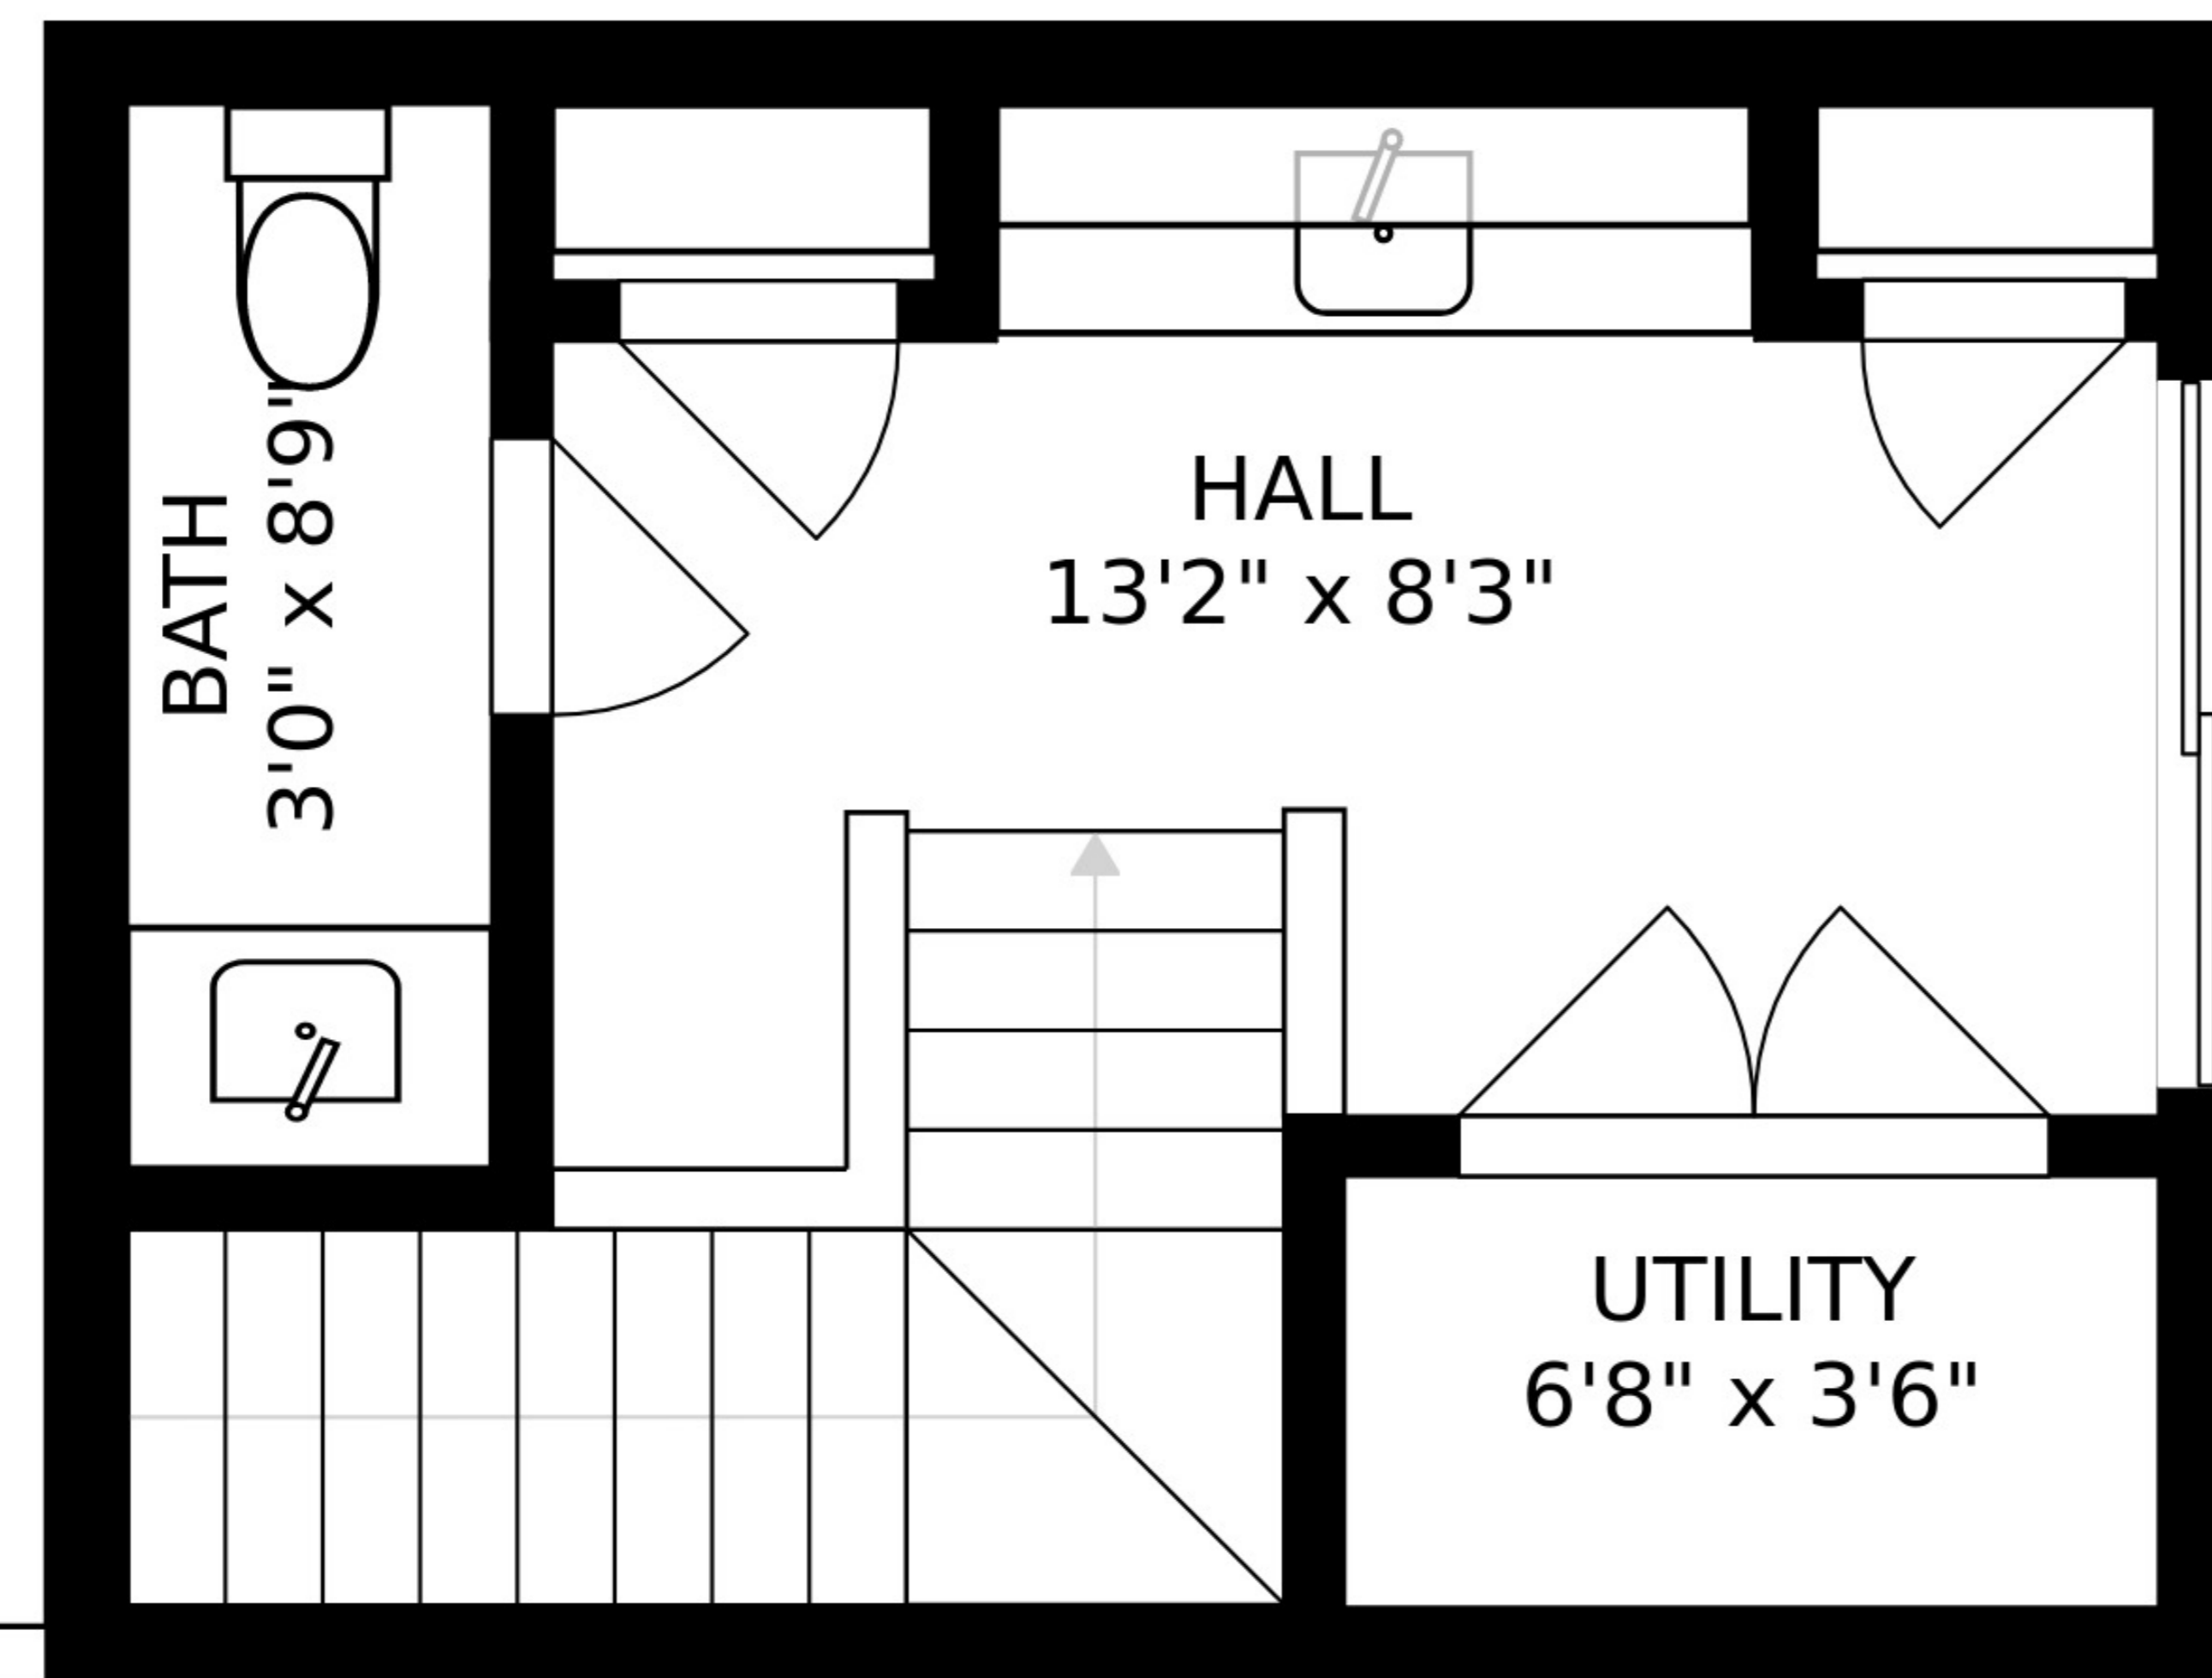

FLOOR 3

FLOOR 2

FLOOR 1

FLOOR 4

SIZES AND DIMENSIONS ARE APPROXIMATE, ACTUAL MAY VARY.

ROOF-TOP DECK
68'9" x 17'3"

SIZES AND DIMENSIONS ARE APPROXIMATE, ACTUAL MAY VARY.

SIZES AND DIMENSIONS ARE APPROXIMATE, ACTUAL MAY VARY.

SIZES AND DIMENSIONS ARE APPROXIMATE, ACTUAL MAY VARY.

SIZES AND DIMENSIONS ARE APPROXIMATE, ACTUAL MAY VARY.