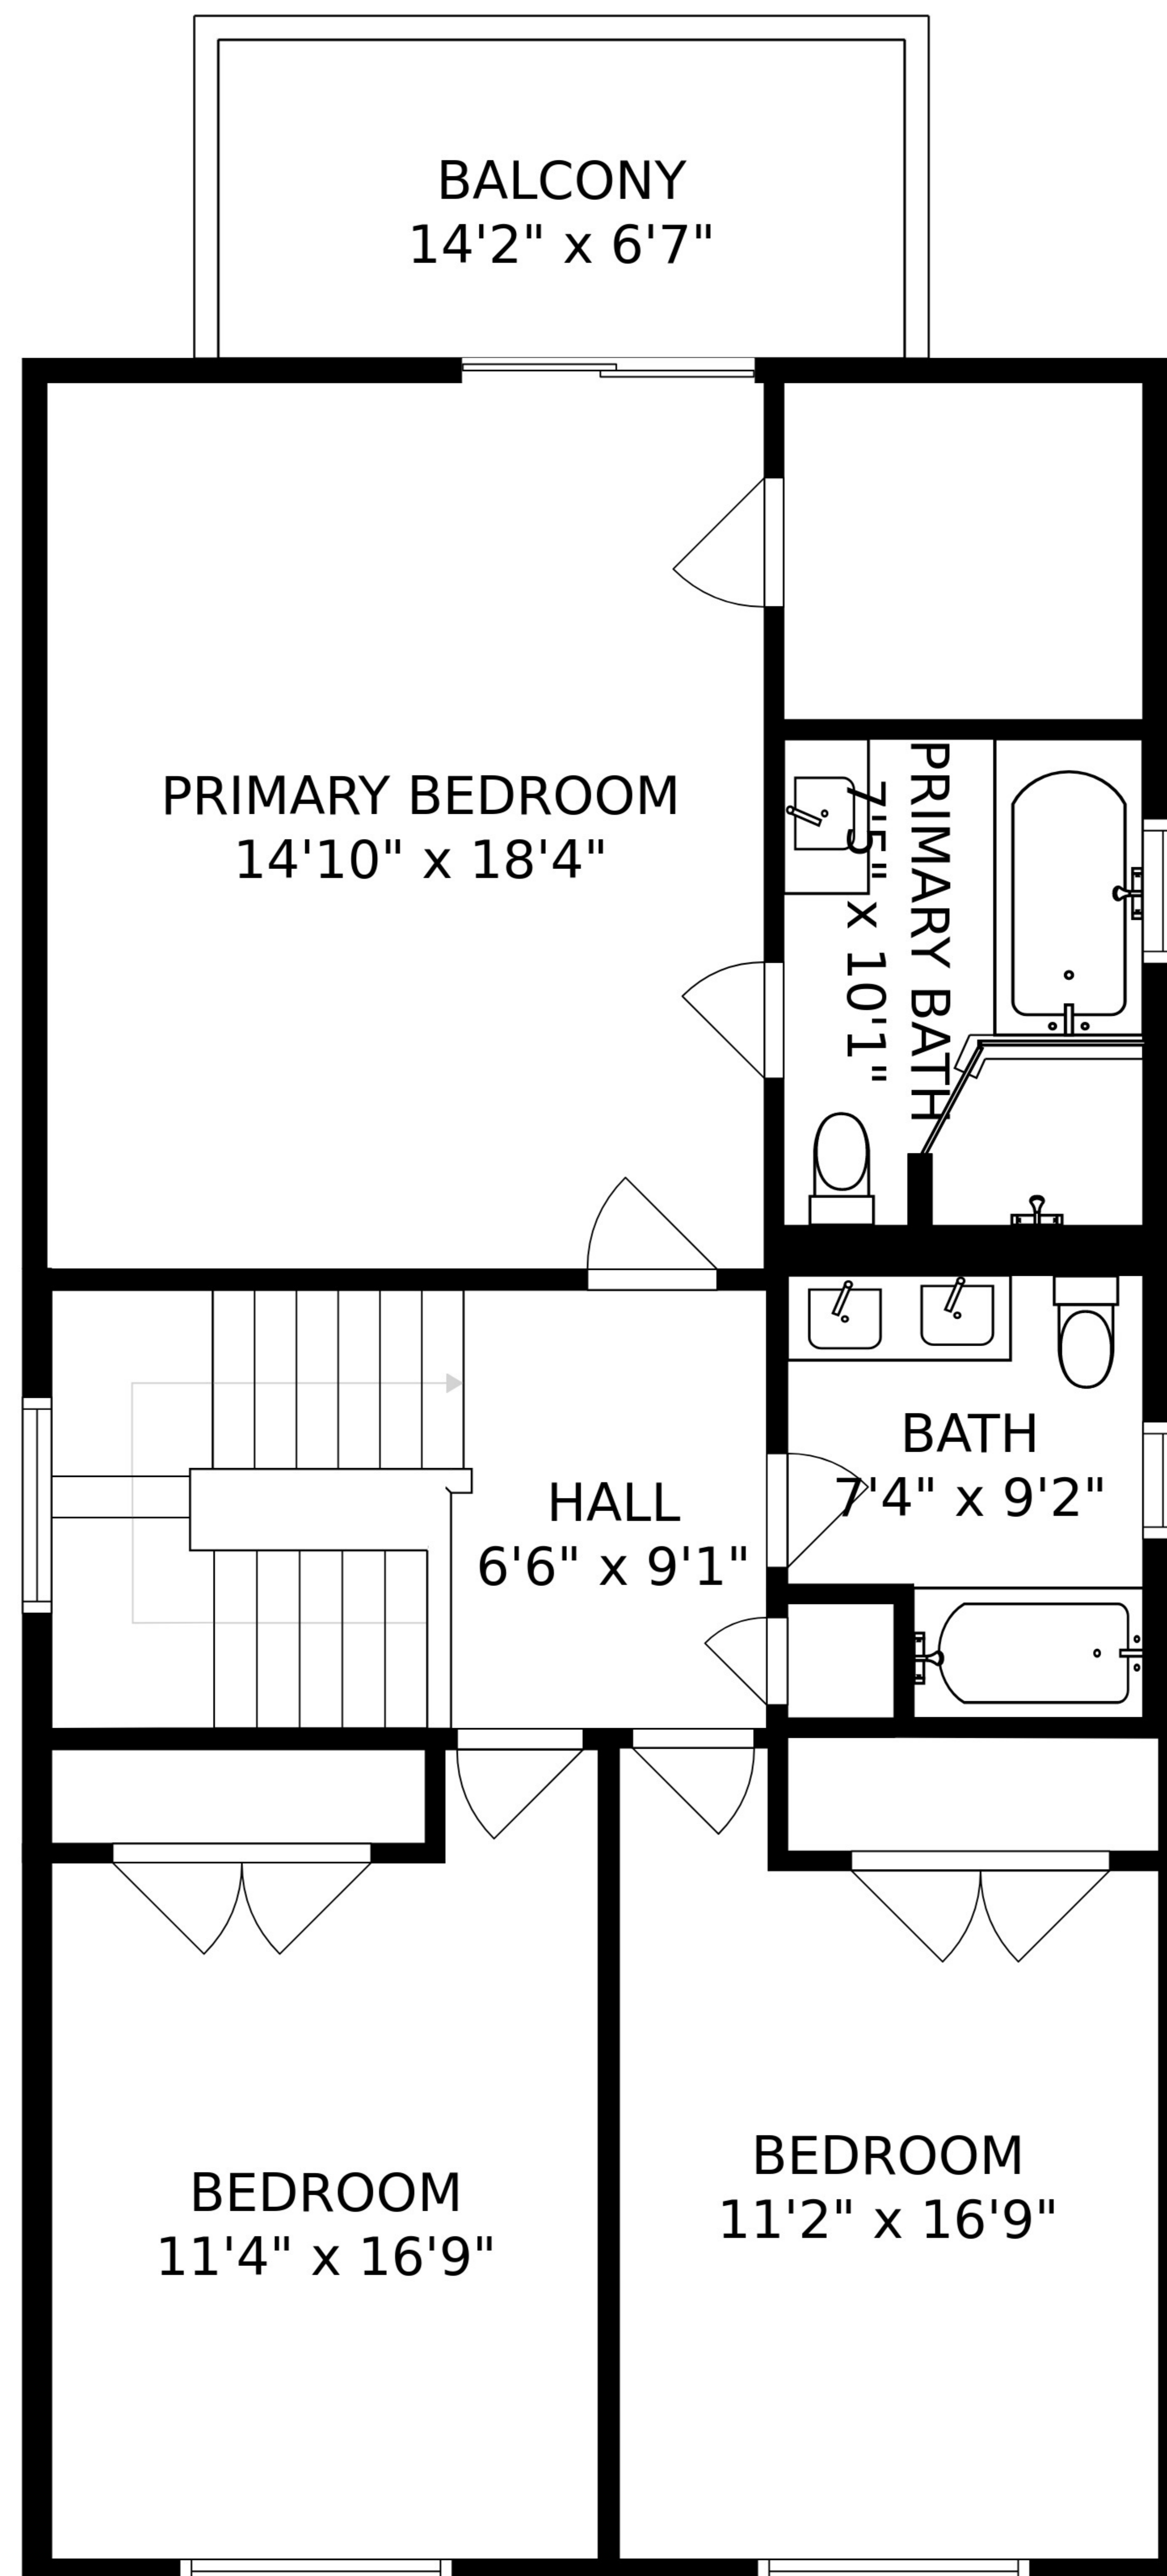

FLOOR 1

FLOOR 2

FLOOR 3

LAUNDRY  
11'11" x 16'6"

W  
D

HALL  
4'9" x 13'3"

BATH  
8'4" x 4'9"

RECREATION ROOM  
21'9" x 20'11"