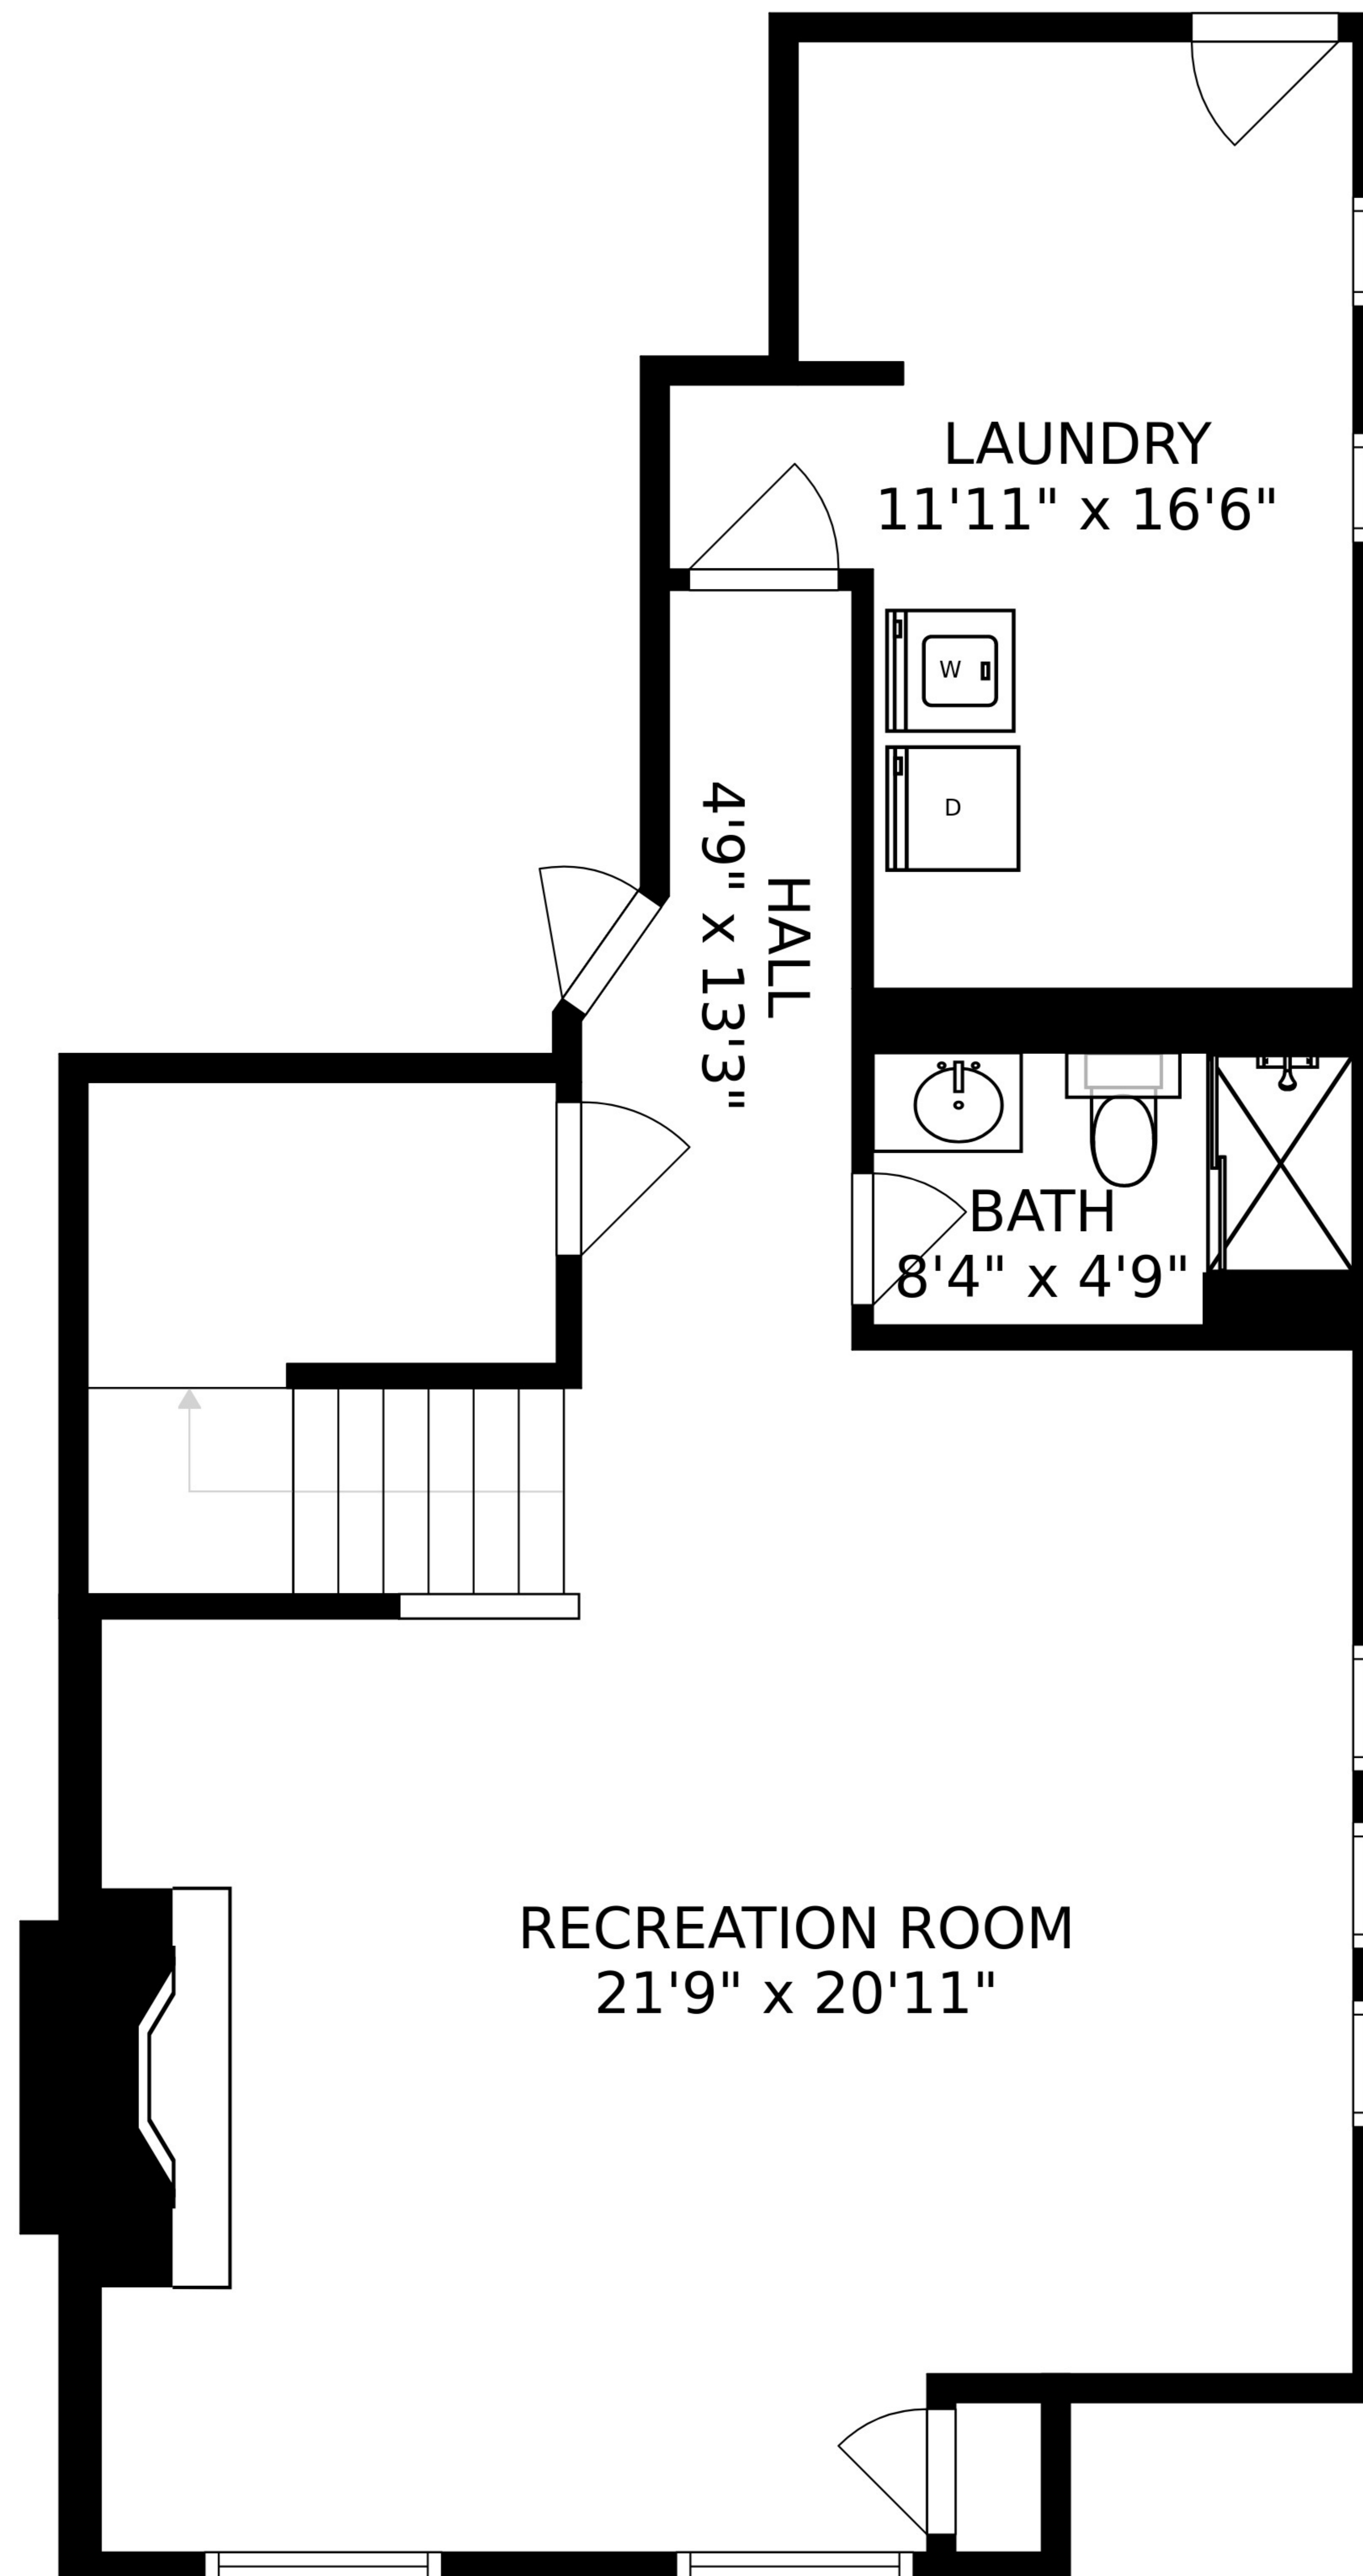

FLOOR 1

FLOOR 2

FLOOR 3

LAUNDRY  
11'11" x 16'6"

W  
D

HALL  
4'9" x 13'3"

BATH  
8'4" x 4'9"

RECREATION ROOM  
21'9" x 20'11"