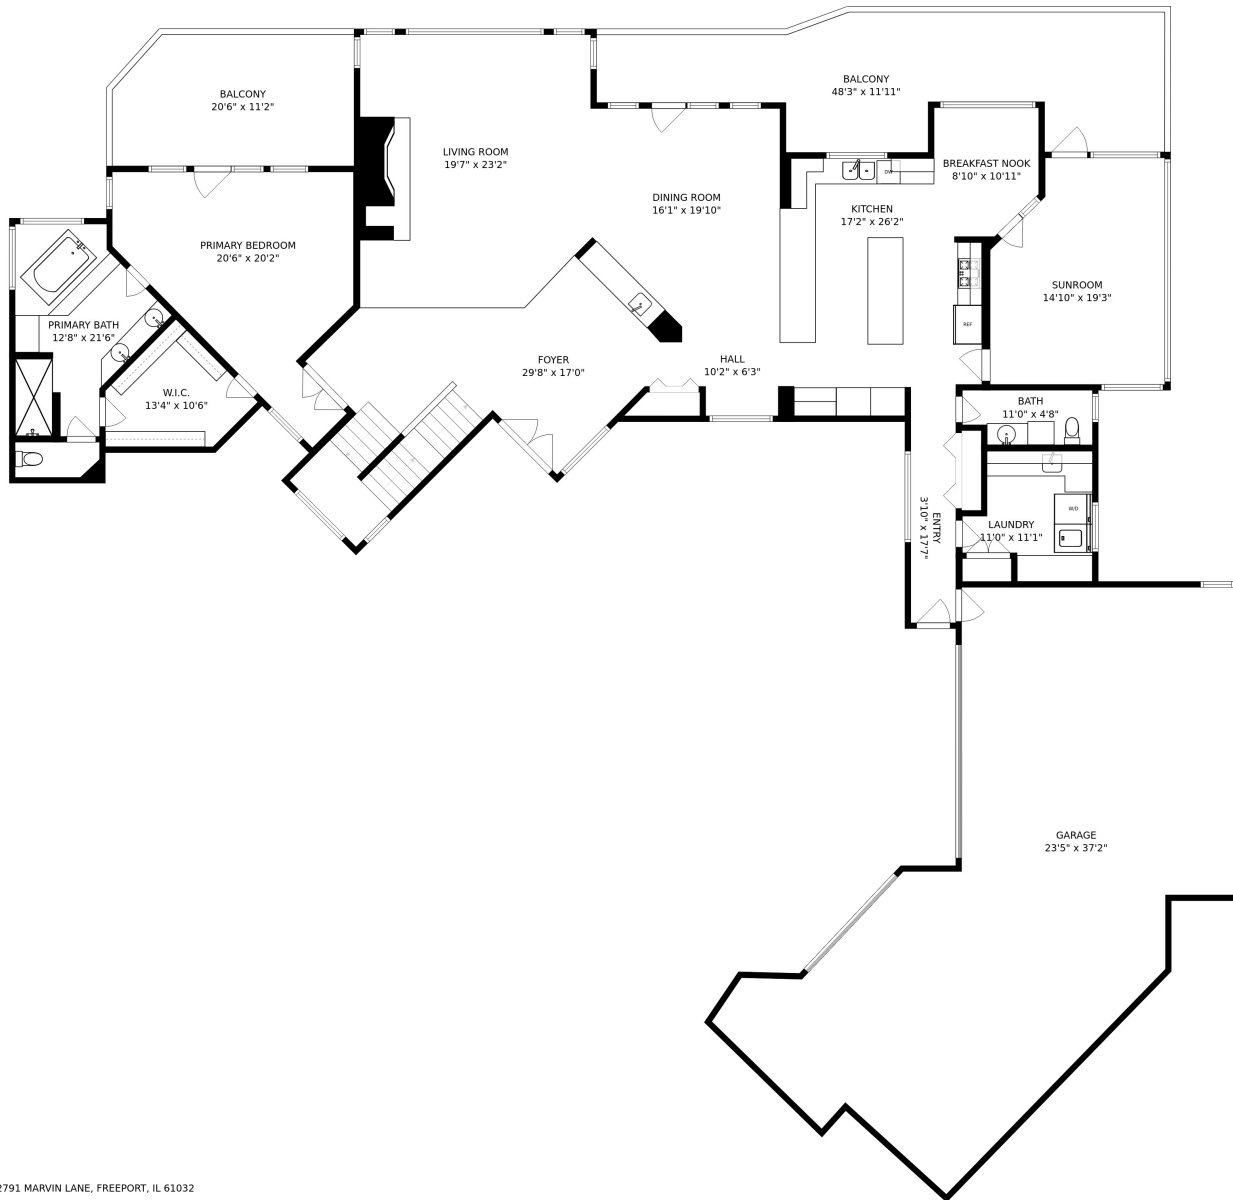

2791 MARVIN LANE, FREEPORT, IL 61032
MAIN LEVEL

SIZES AND DIMENSIONS ARE APPROXIMATE, ACTUAL MAY VARY.

2791 MARVIN LANE, FREEPORT, IL 61032
SECOND LEVEL

SIZES AND DIMENSIONS ARE APPROXIMATE, ACTUAL MAY VARY.

2791 MARVIN LANE, FREEPORT, IL 61032
MAIN LEVEL

SIZES AND DIMENSIONS ARE APPROXIMATE, ACTUAL MAY VARY.

2791 MARVIN LANE, FREEPORT, IL 61032

LOWER LEVEL

SIZES AND DIMENSIONS ARE APPROXIMATE, ACTUAL MAY VARY.