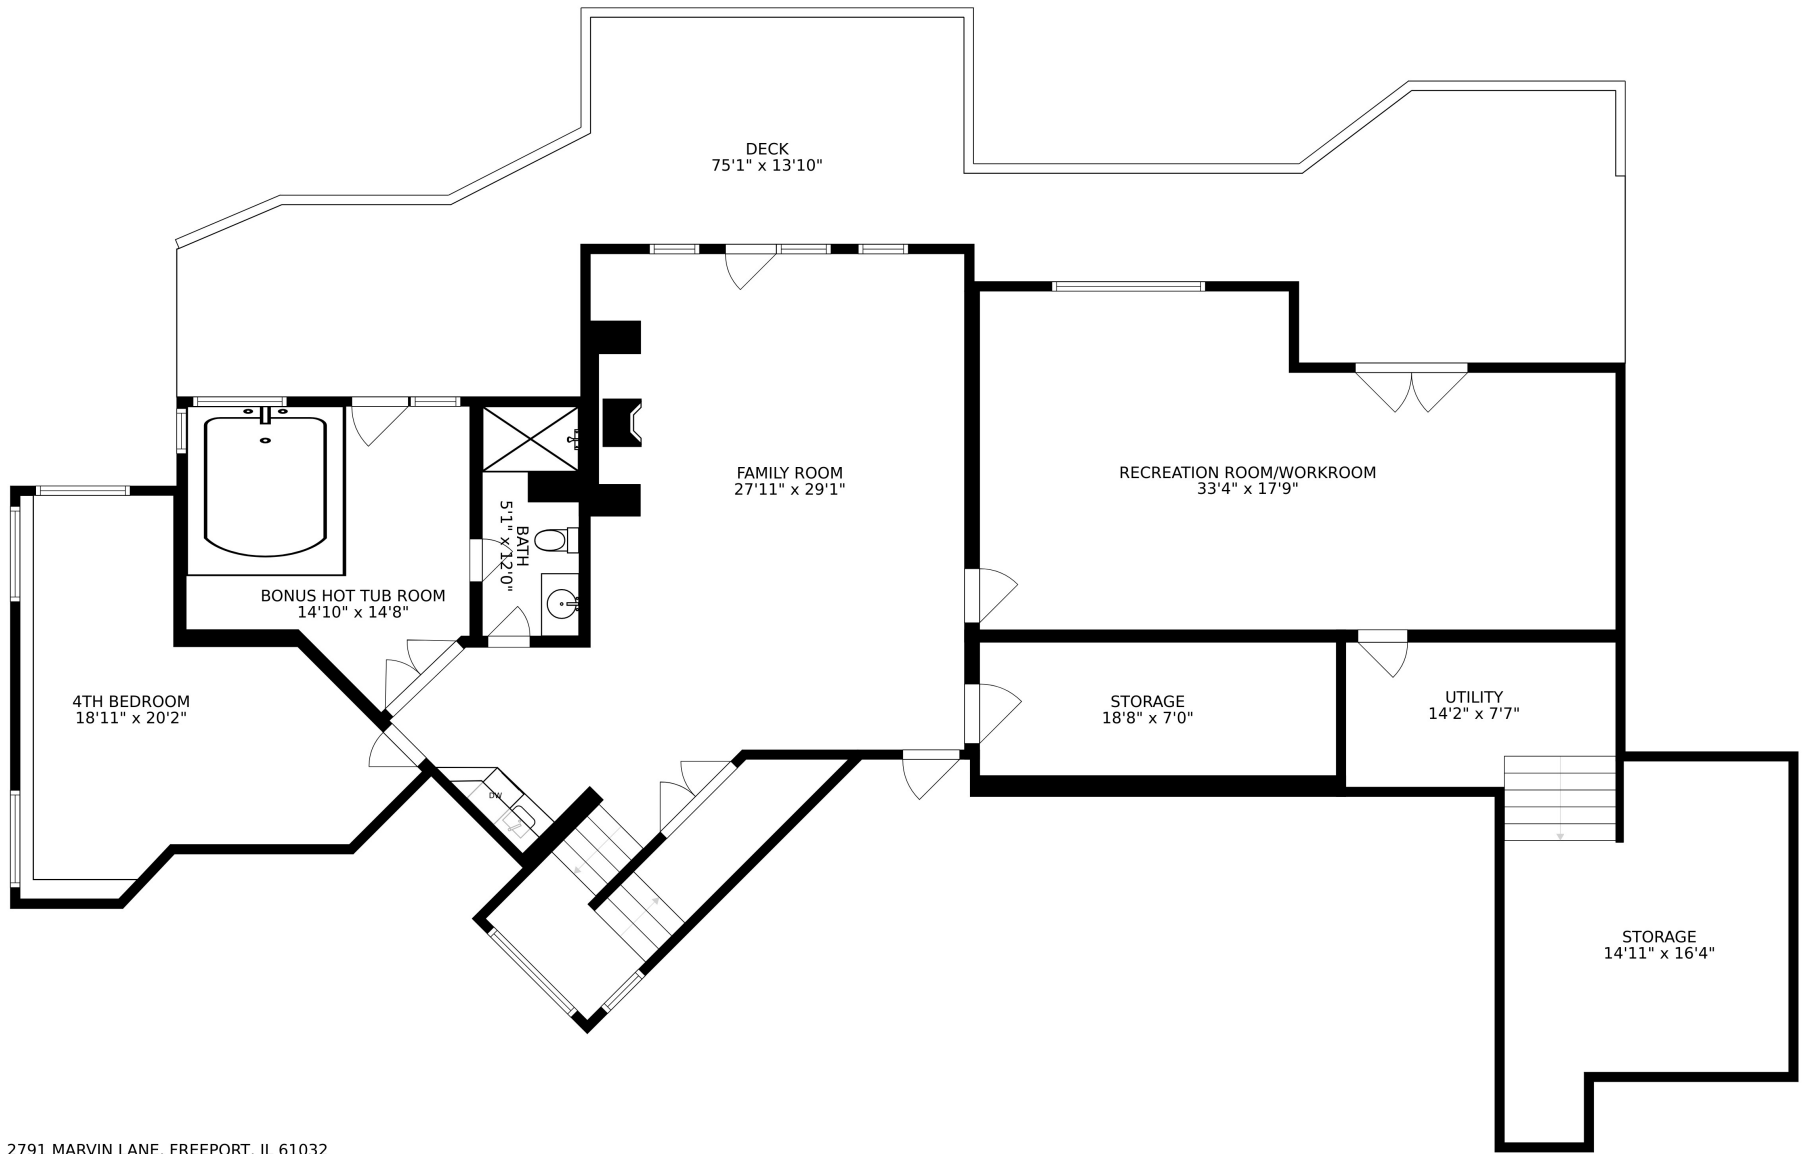

2791 MARVIN LANE, FREEPORT, IL 61032
MAIN LEVEL

SIZES AND DIMENSIONS ARE APPROXIMATE, ACTUAL MAY VARY.

2791 MARVIN LANE, FREEPORT, IL 61032
SECOND LEVEL

SIZES AND DIMENSIONS ARE APPROXIMATE, ACTUAL MAY VARY.

2791 MARVIN LANE, FREEPORT, IL 61032
MAIN LEVEL

SIZES AND DIMENSIONS ARE APPROXIMATE, ACTUAL MAY VARY.

2791 MARVIN LANE, FREEPORT, IL 61032

LOWER LEVEL

SIZES AND DIMENSIONS ARE APPROXIMATE, ACTUAL MAY VARY.