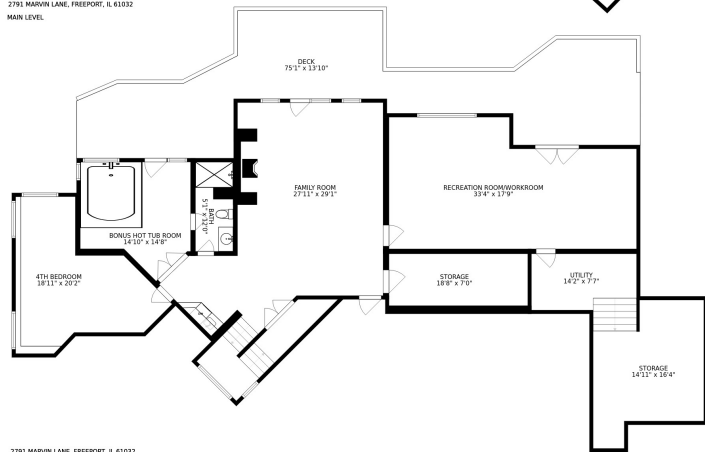

SIZES AND DIMENSIONS ARE APPROXIMATE, ACTUAL MAY VARY.