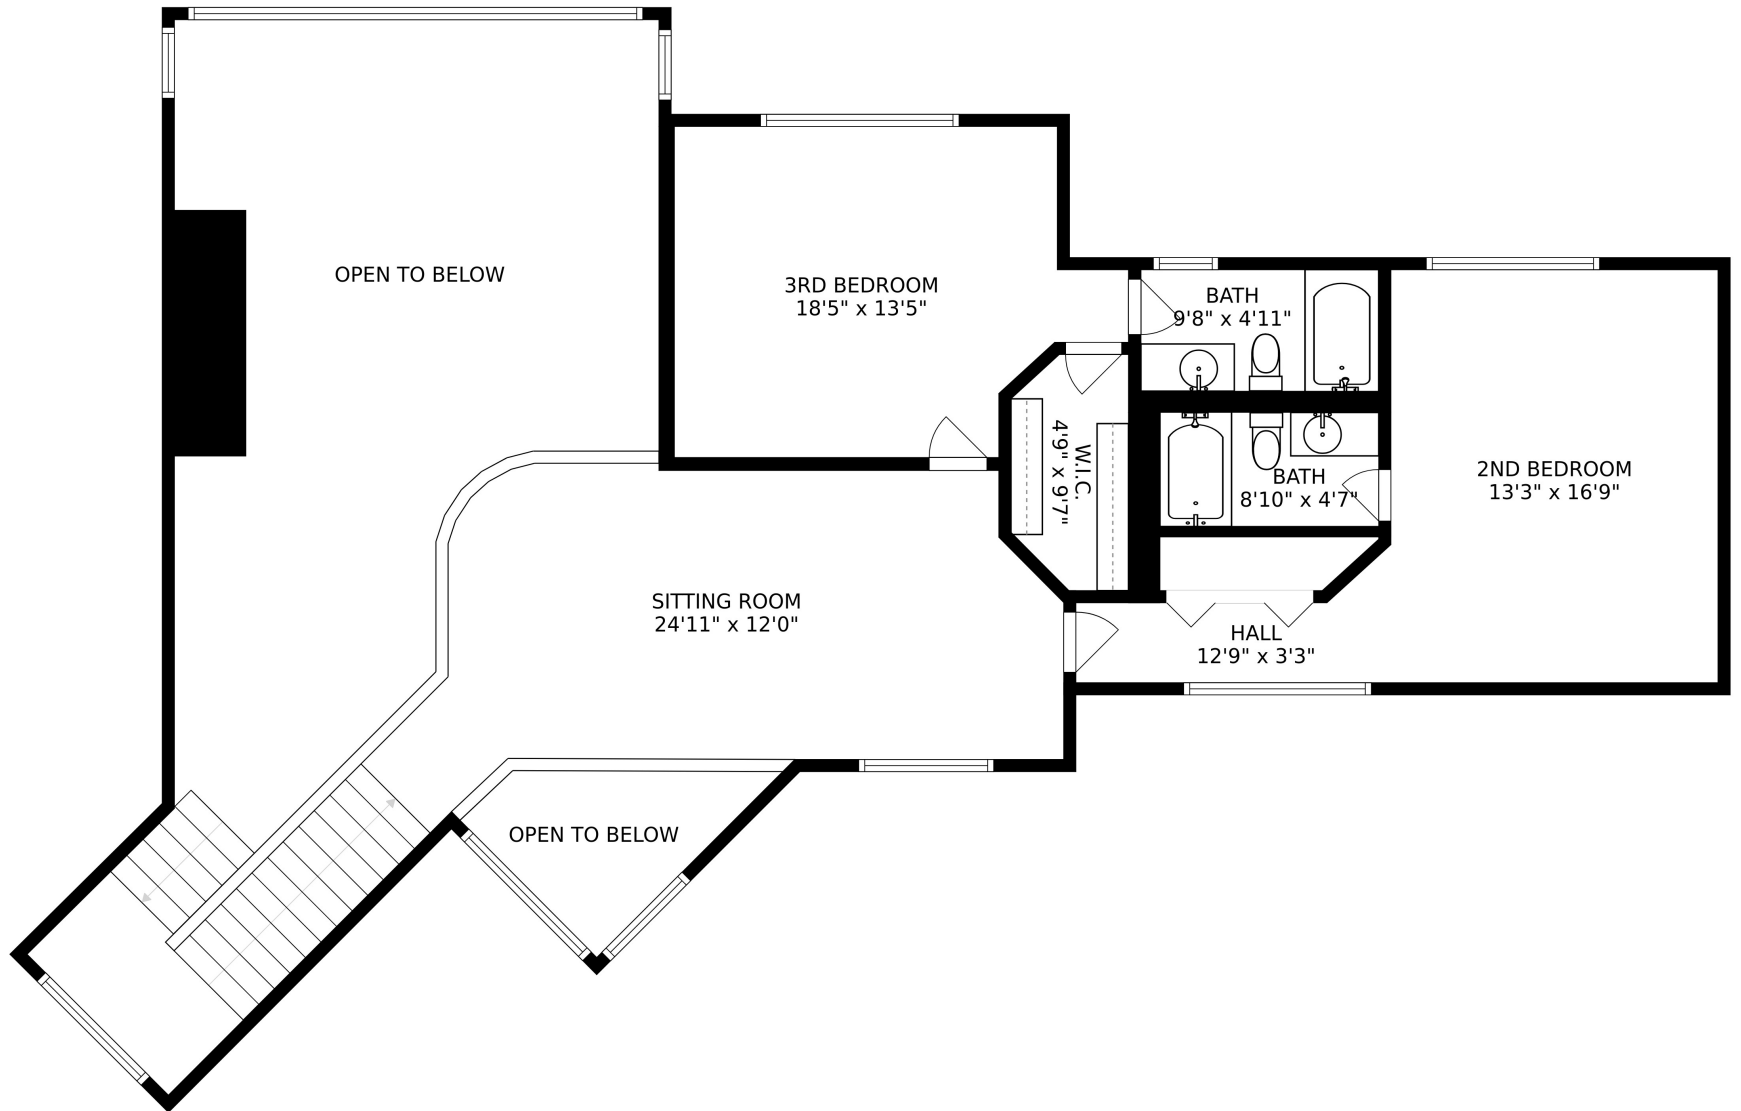

2791 MARVIN LANE, FREEPORT, IL 61032
MAIN LEVEL

SIZES AND DIMENSIONS ARE APPROXIMATE, ACTUAL MAY VARY.

2791 MARVIN LANE, FREEPORT, IL 61032
SECOND LEVEL

SIZES AND DIMENSIONS ARE APPROXIMATE, ACTUAL MAY VARY.

2791 MARVIN LANE, FREEPORT, IL 61032
MAIN LEVEL

SIZES AND DIMENSIONS ARE APPROXIMATE, ACTUAL MAY VARY.

2791 MARVIN LANE, FREEPORT, IL 61032

LOWER LEVEL

SIZES AND DIMENSIONS ARE APPROXIMATE, ACTUAL MAY VARY.