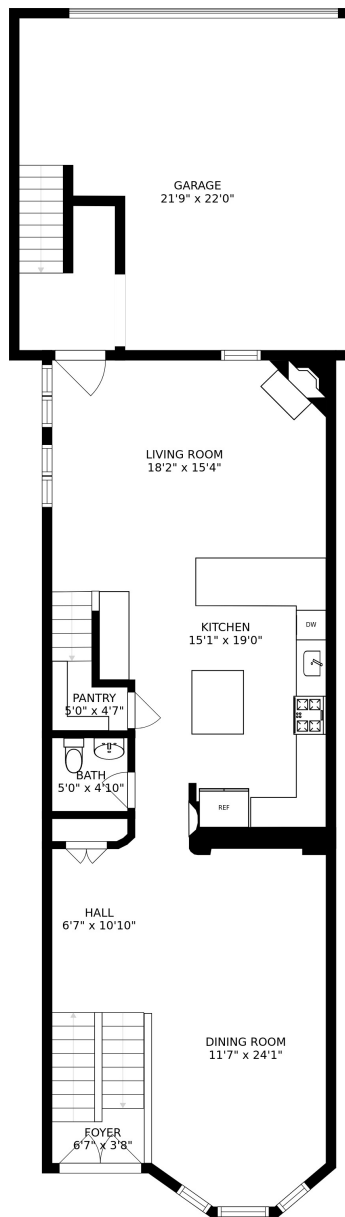

SIZES AND DIMENSIONS ARE APPROXIMATE, ACTUAL MAY VARY.

TERRACE  
10'3" x 34'3"

SIZES AND DIMENSIONS ARE APPROXIMATE, ACTUAL MAY VARY.

SIZES AND DIMENSIONS ARE APPROXIMATE, ACTUAL MAY VARY.

SIZES AND DIMENSIONS ARE APPROXIMATE, ACTUAL MAY VARY.

SIZES AND DIMENSIONS ARE APPROXIMATE, ACTUAL MAY VARY.

SIZES AND DIMENSIONS ARE APPROXIMATE, ACTUAL MAY VARY.