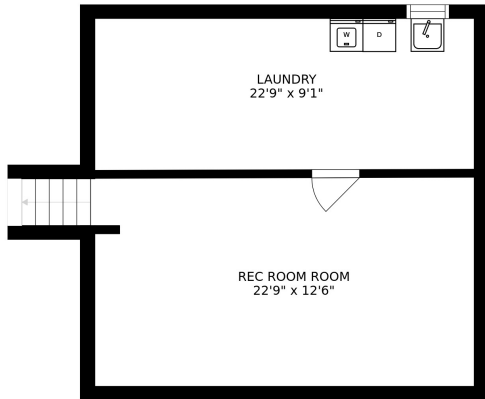

FLOOR 3

FLOOR 1

FLOOR 2

SIZES AND DIMENSIONS ARE APPROXIMATE, ACTUAL MAY VARY.

SIZES AND DIMENSIONS ARE APPROXIMATE, ACTUAL MAY VARY.

SIZES AND DIMENSIONS ARE APPROXIMATE, ACTUAL MAY VARY.

LAUNDRY
22'9" x 9'1"

REC ROOM ROOM
22'9" x 12'6"

SIZES AND DIMENSIONS ARE APPROXIMATE, ACTUAL MAY VARY.