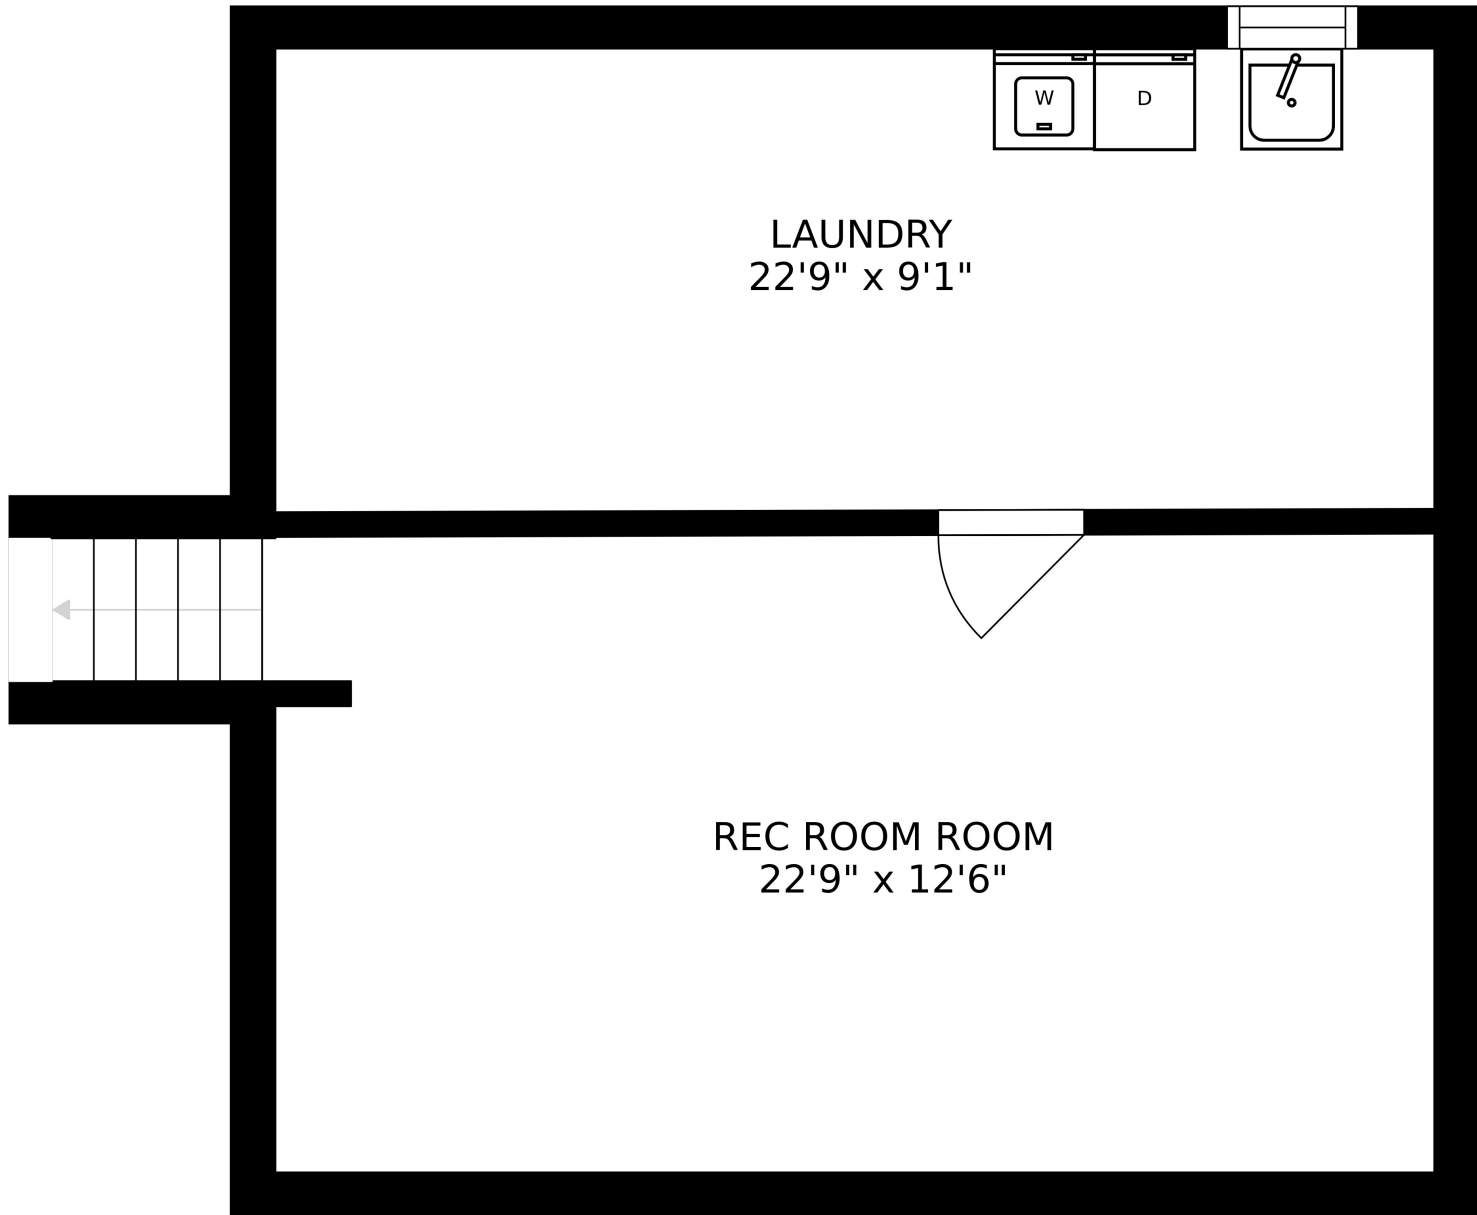

FLOOR 3

FLOOR 1

FLOOR 2

SIZES AND DIMENSIONS ARE APPROXIMATE, ACTUAL MAY VARY.

SIZES AND DIMENSIONS ARE APPROXIMATE, ACTUAL MAY VARY.

SIZES AND DIMENSIONS ARE APPROXIMATE, ACTUAL MAY VARY.

LAUNDRY
22'9" x 9'1"

REC ROOM ROOM
22'9" x 12'6"

SIZES AND DIMENSIONS ARE APPROXIMATE, ACTUAL MAY VARY.