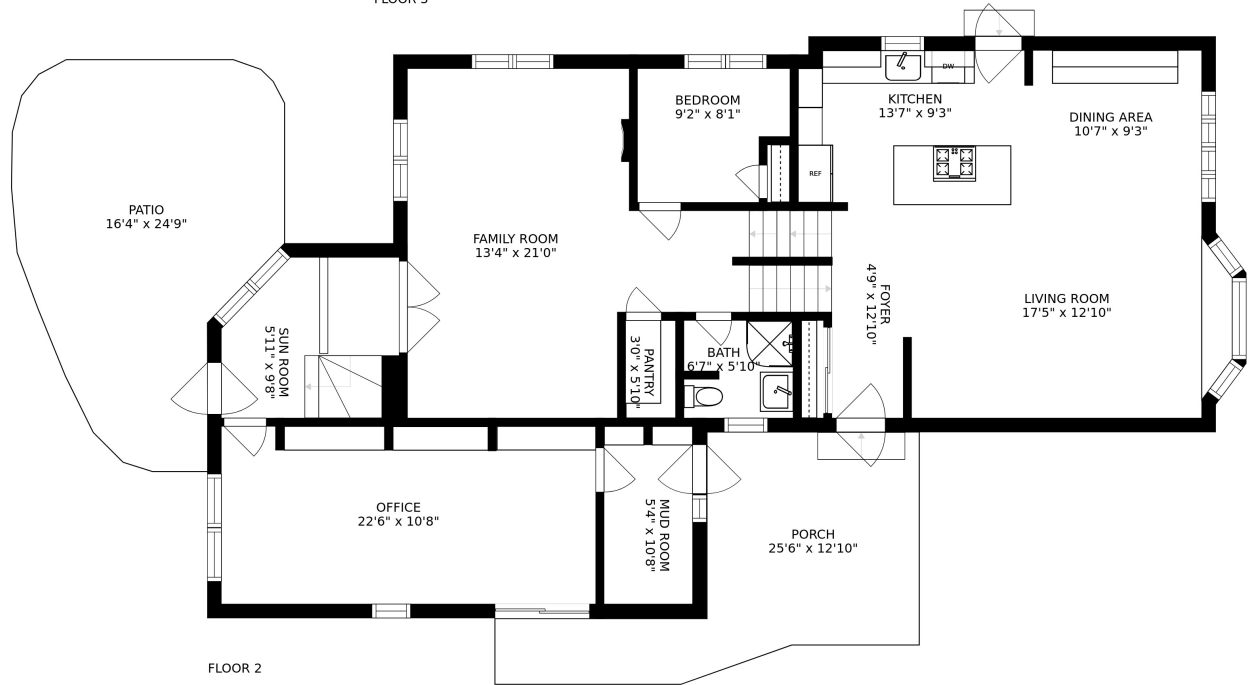

FLOOR 3

FLOOR 1

FLOOR 2

SIZES AND DIMENSIONS ARE APPROXIMATE, ACTUAL MAY VARY.

SIZES AND DIMENSIONS ARE APPROXIMATE, ACTUAL MAY VARY.

SIZES AND DIMENSIONS ARE APPROXIMATE, ACTUAL MAY VARY.

LAUNDRY
22'9" x 9'1"

REC ROOM ROOM
22'9" x 12'6"

SIZES AND DIMENSIONS ARE APPROXIMATE, ACTUAL MAY VARY.