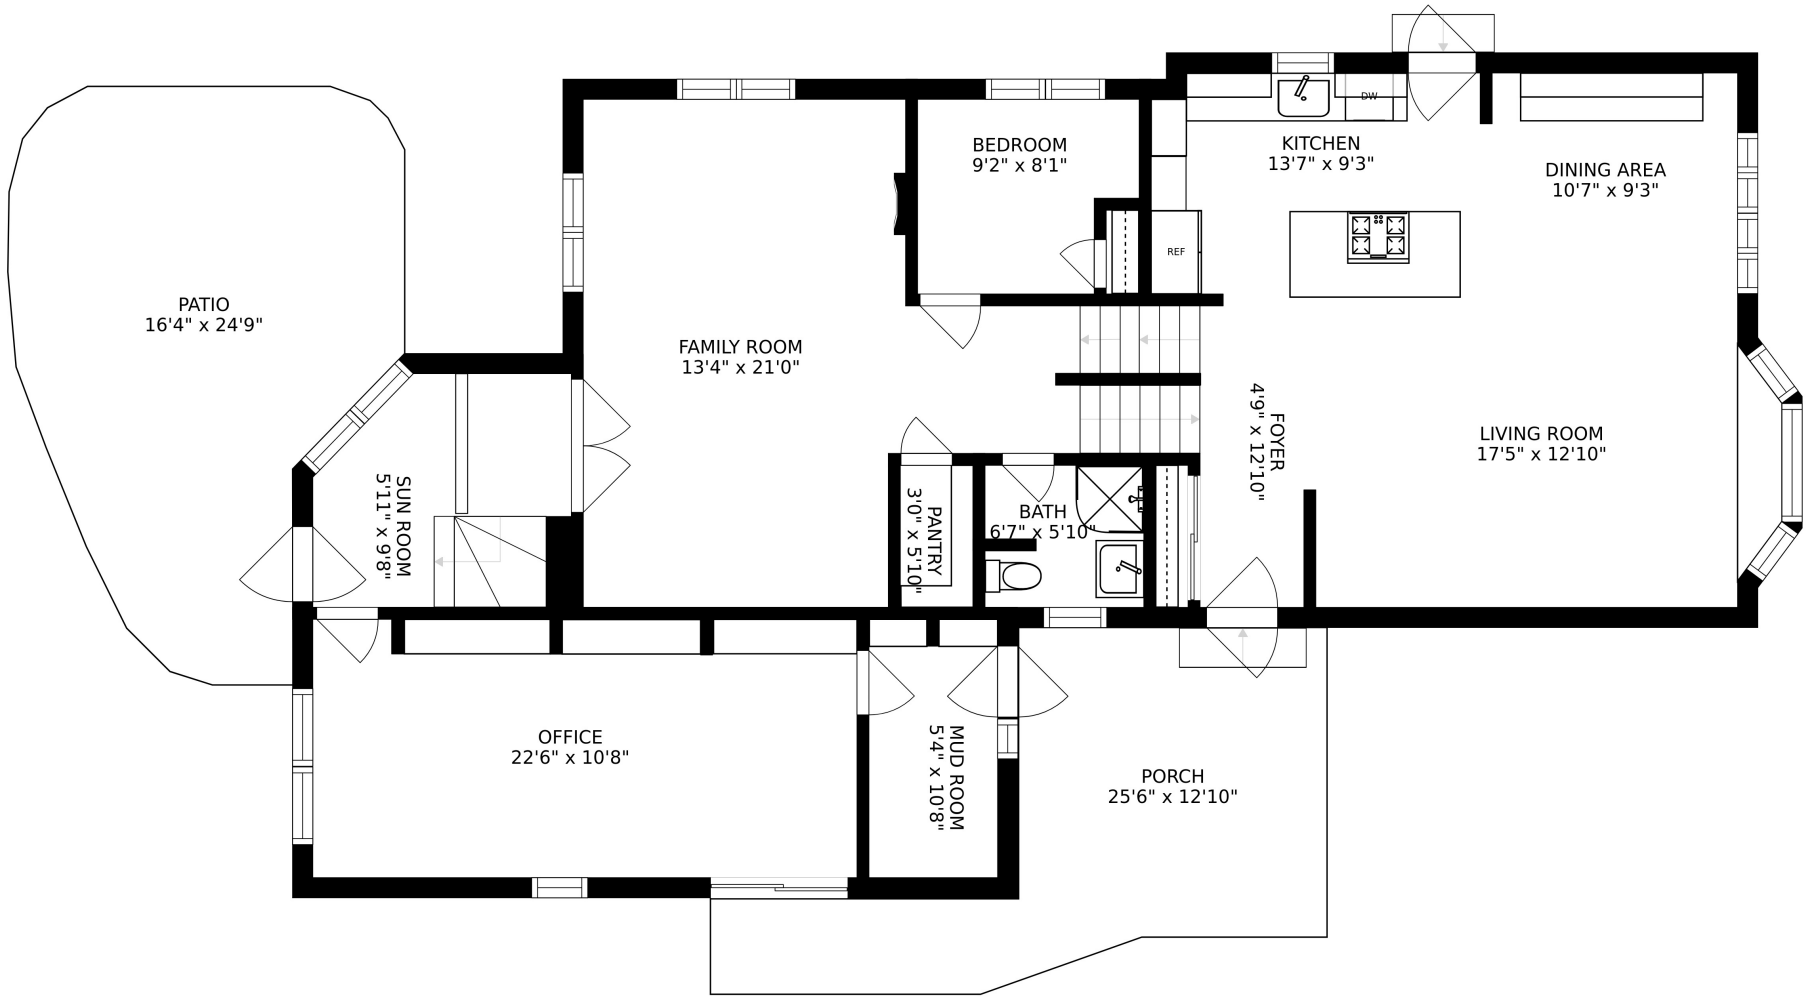

FLOOR 3

FLOOR 1

FLOOR 2

SIZES AND DIMENSIONS ARE APPROXIMATE, ACTUAL MAY VARY.

SIZES AND DIMENSIONS ARE APPROXIMATE, ACTUAL MAY VARY.

SIZES AND DIMENSIONS ARE APPROXIMATE, ACTUAL MAY VARY.

LAUNDRY
22'9" x 9'1"

REC ROOM ROOM
22'9" x 12'6"

SIZES AND DIMENSIONS ARE APPROXIMATE, ACTUAL MAY VARY.