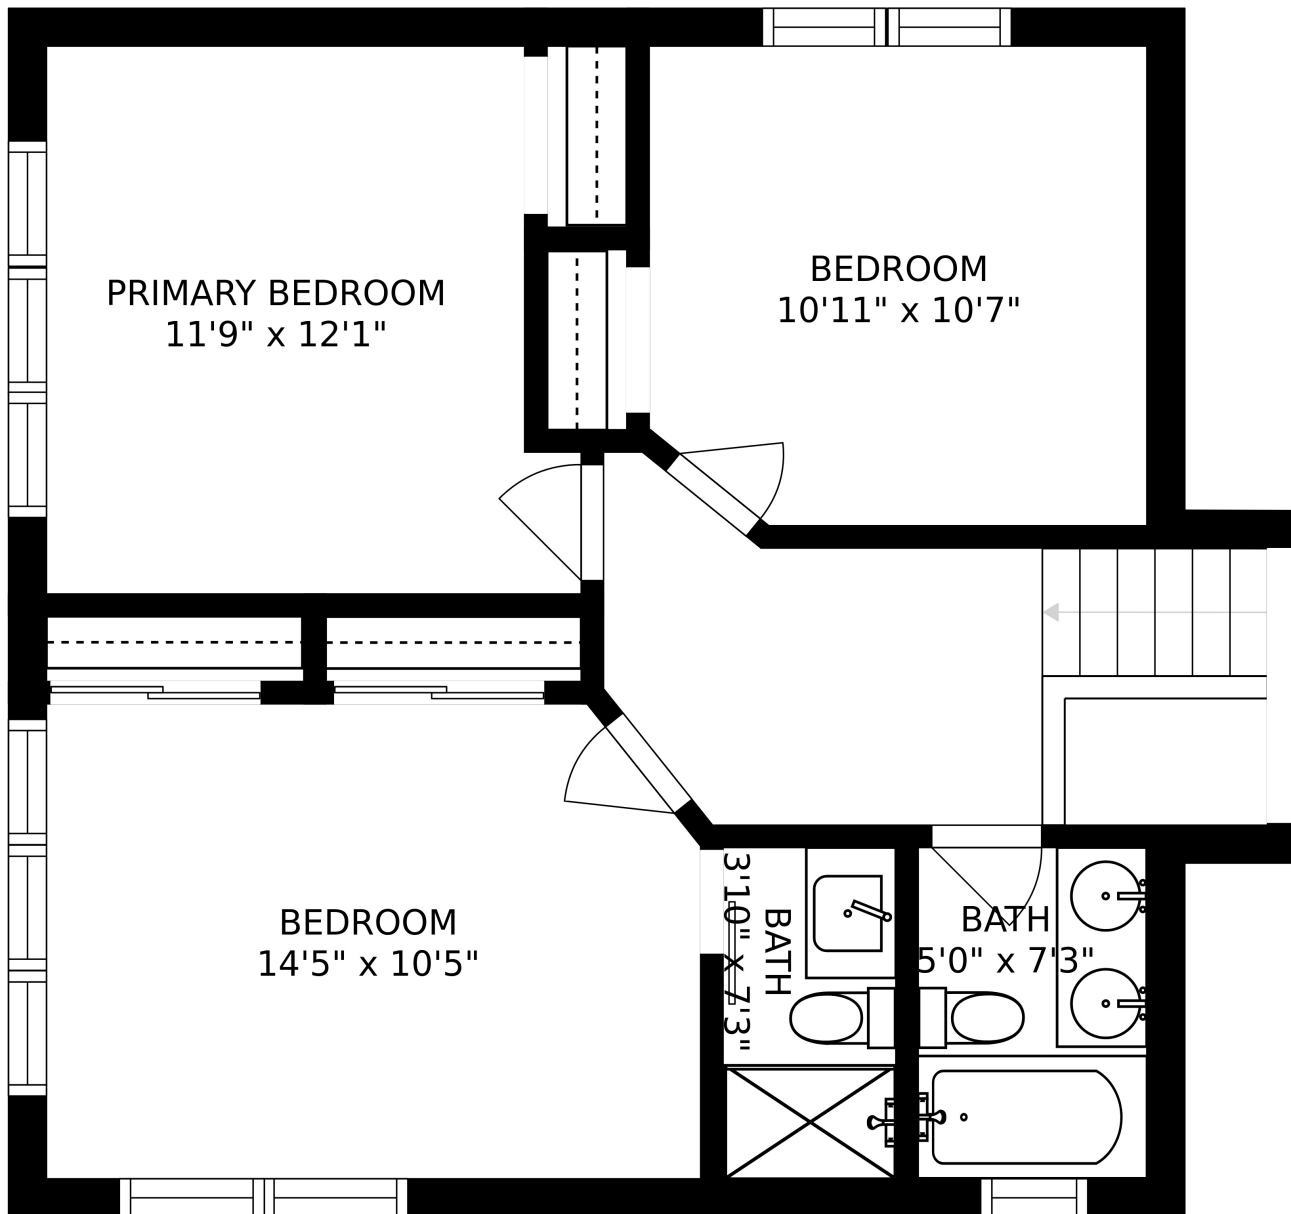

FLOOR 3

FLOOR 1

FLOOR 2

SIZES AND DIMENSIONS ARE APPROXIMATE, ACTUAL MAY VARY.

SIZES AND DIMENSIONS ARE APPROXIMATE, ACTUAL MAY VARY.

SIZES AND DIMENSIONS ARE APPROXIMATE, ACTUAL MAY VARY.

LAUNDRY
22'9" x 9'1"

REC ROOM ROOM
22'9" x 12'6"

SIZES AND DIMENSIONS ARE APPROXIMATE, ACTUAL MAY VARY.