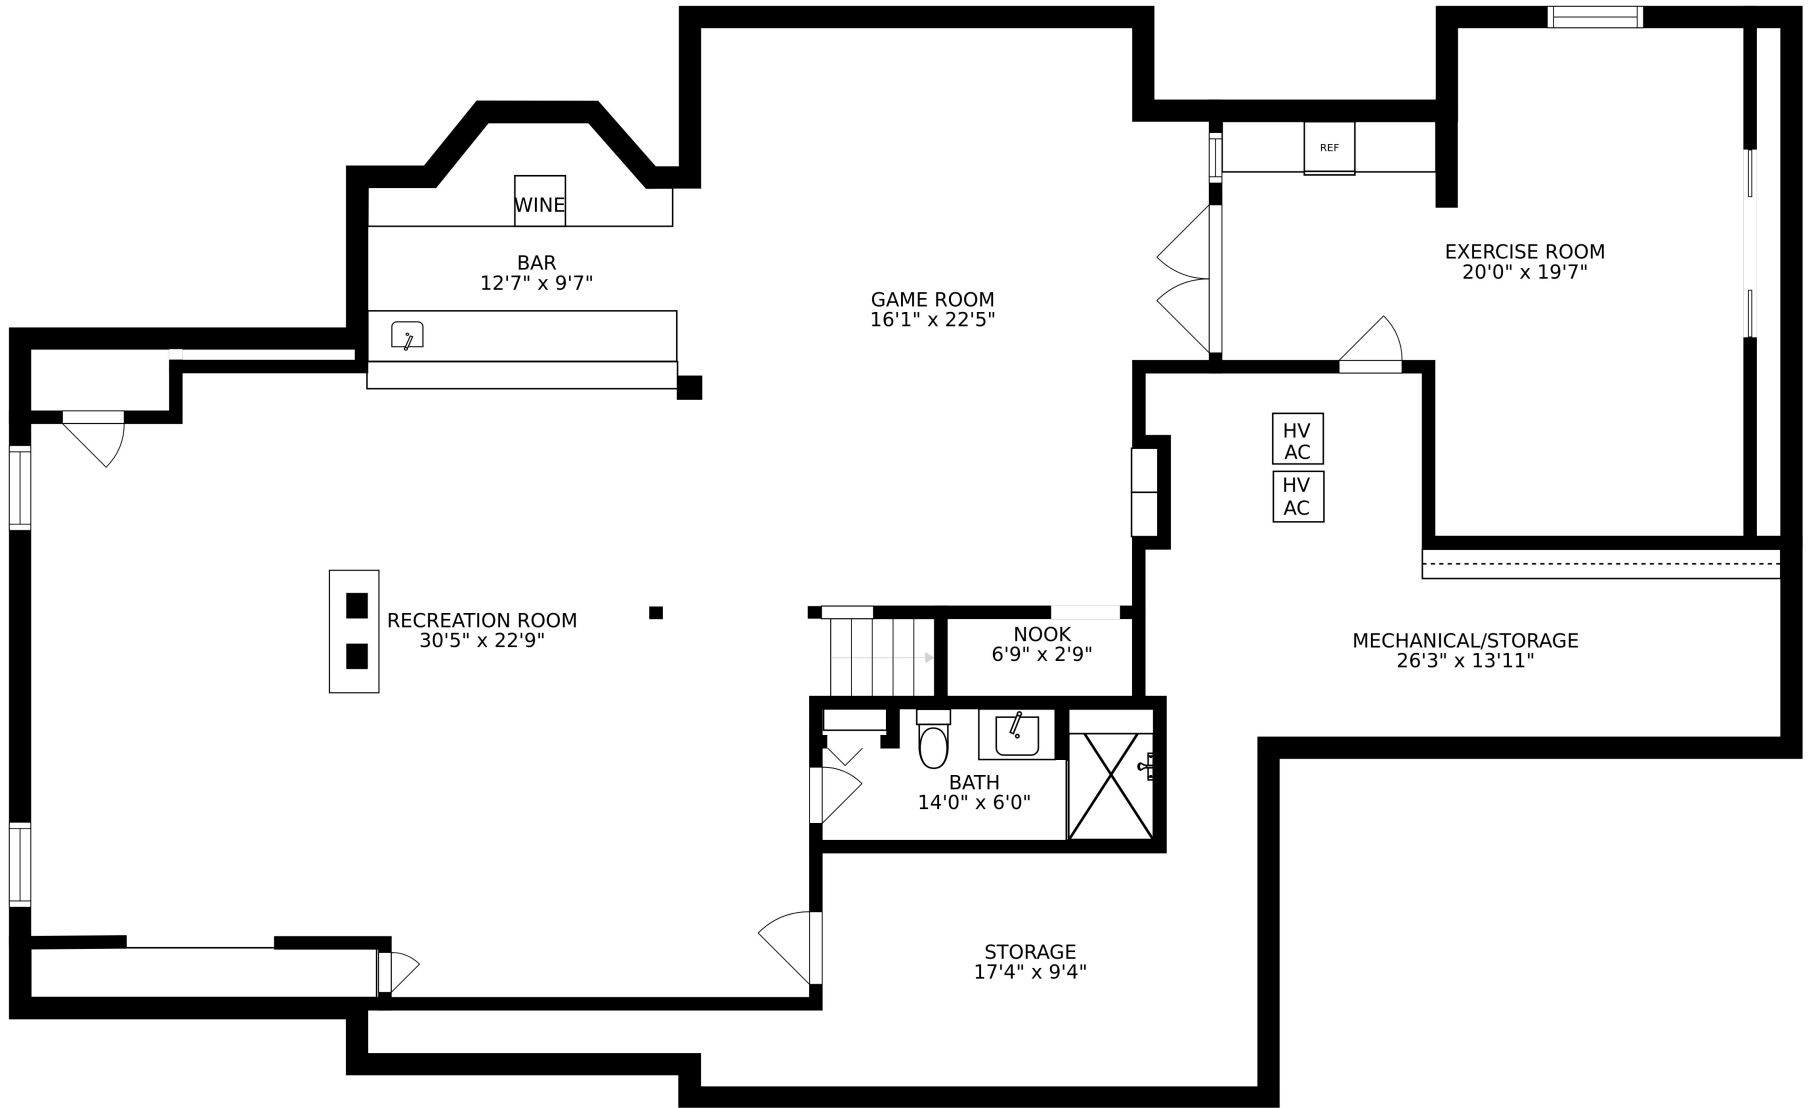

APPROX. SQUARE FOOTAGE - 1,966

SIZES AND DIMENSIONS ARE APPROXIMATE, ACTUAL MAY VARY.

APPROX. SQUARE FOOTAGE - 2,560
 EXCLUDES GARAGE - 724 & OUTDOOR SPACE
 EXCLUDES BATH BY POOL - 72 & OUTDOOR KITCHEN - 217

SIZES AND DIMENSIONS ARE APPROXIMATE, ACTUAL MAY VARY.

APPROX. SQUARE FOOTAGE - 2,196

SIZES AND DIMENSIONS ARE APPROXIMATE, ACTUAL MAY VARY.