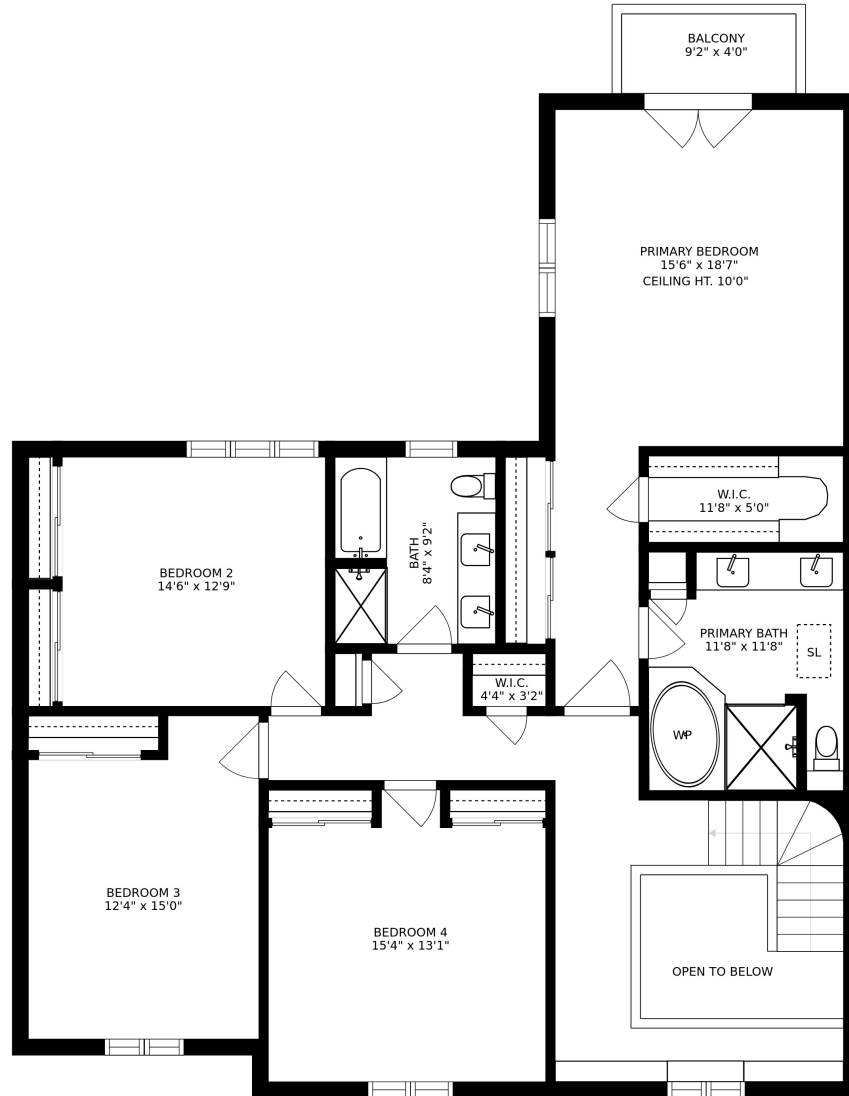

FLOOR 3
APPROX. INTERIOR SQ. FOOTAGE - 3,554
CEILING HT. 8'0" UNLESS SPECIFIED

FLOOR 1
APPROX. INTERIOR SQ. FOOTAGE - 2,388
CEILING HT. 8'0"

FLOOR 2
APPROX. INTERIOR SQUARE FOOTAGE - 2,428
EXCLUDES GARAGE. FIB
CEILING HT. 8'0" UNLESS SPECIFIED

SIZES AND DIMENSIONS ARE APPROXIMATE, ACTUAL MAY VARY.

APPROX. INTERIOR SQ. FOOTAGE - 1,554
CEILING HT. 8'0" UNLESS SPECIFIED

SIZES AND DIMENSIONS ARE APPROXIMATE, ACTUAL MAY VARY.

APPROX. INTERIOR SQUARE FOOTAGE - 2,428
EXCLUDES GARAGE - 783
CEILING HT. 8'0" UNLESS SPECIFIED

SIZES AND DIMENSIONS ARE APPROXIMATE, ACTUAL MAY VARY.

APPROX. INTERIOR SQ. FOOTAGE - 2,388
CEILING HT. 8'3"

SIZES AND DIMENSIONS ARE APPROXIMATE, ACTUAL MAY VARY.