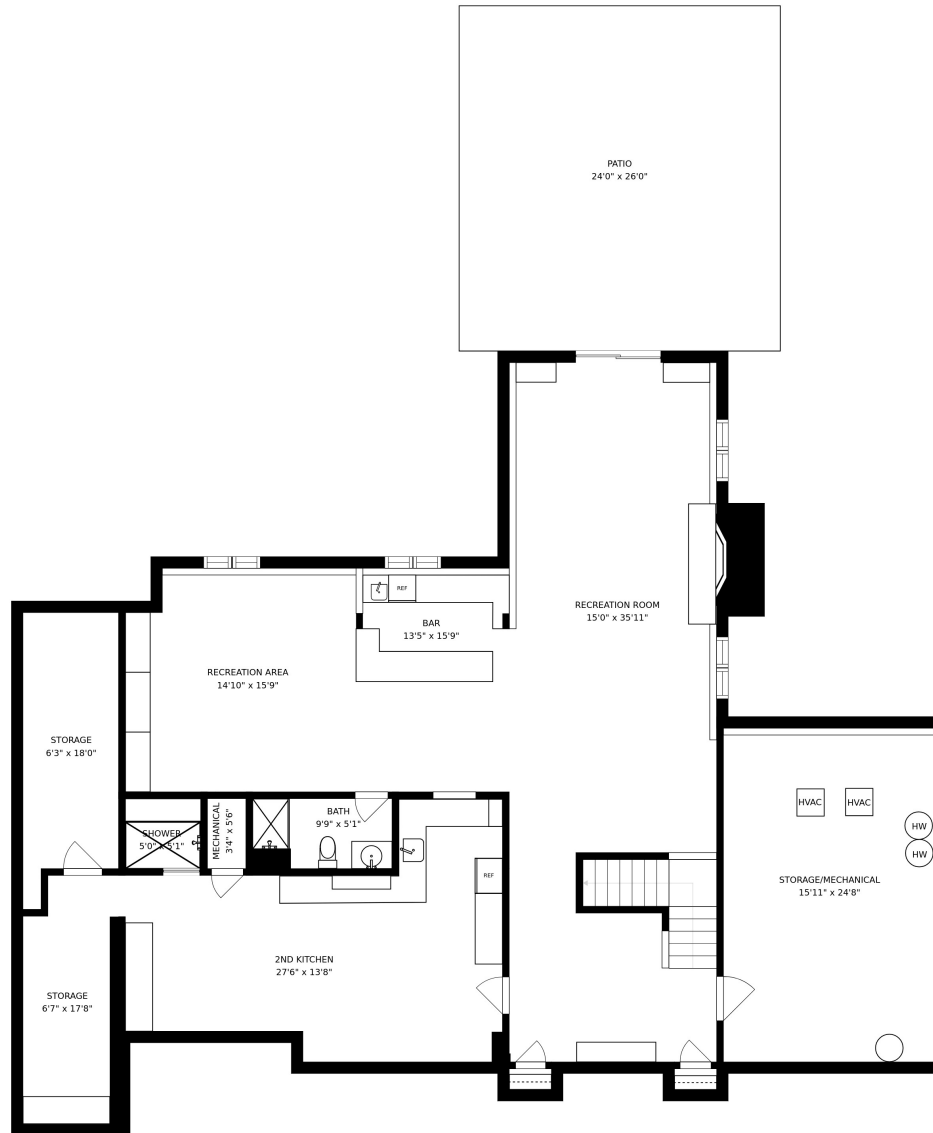

FLOOR 3
APPROX. INTERIOR SQ. FOOTAGE - 3,554
CEILING HT. 8'0" UNLESS SPECIFIED

FLOOR 1
APPROX. INTERIOR SQ. FOOTAGE - 2,388
CEILING HT. 8'0"

FLOOR 2
APPROX. INTERIOR SQUARE FOOTAGE - 2,428
EXCLUDES GARAGE. FIB
CEILING HT. 8'0" UNLESS SPECIFIED

SIZES AND DIMENSIONS ARE APPROXIMATE, ACTUAL MAY VARY.

APPROX. INTERIOR SQ. FOOTAGE - 1,554
CEILING HT. 8'0" UNLESS SPECIFIED

SIZES AND DIMENSIONS ARE APPROXIMATE, ACTUAL MAY VARY.

APPROX. INTERIOR SQUARE FOOTAGE - 2,428
EXCLUDES GARAGE - 783
CEILING HT. 8'0" UNLESS SPECIFIED

SIZES AND DIMENSIONS ARE APPROXIMATE, ACTUAL MAY VARY.

APPROX. INTERIOR SQ. FOOTAGE - 2,388
CEILING HT. 8'3"

SIZES AND DIMENSIONS ARE APPROXIMATE, ACTUAL MAY VARY.