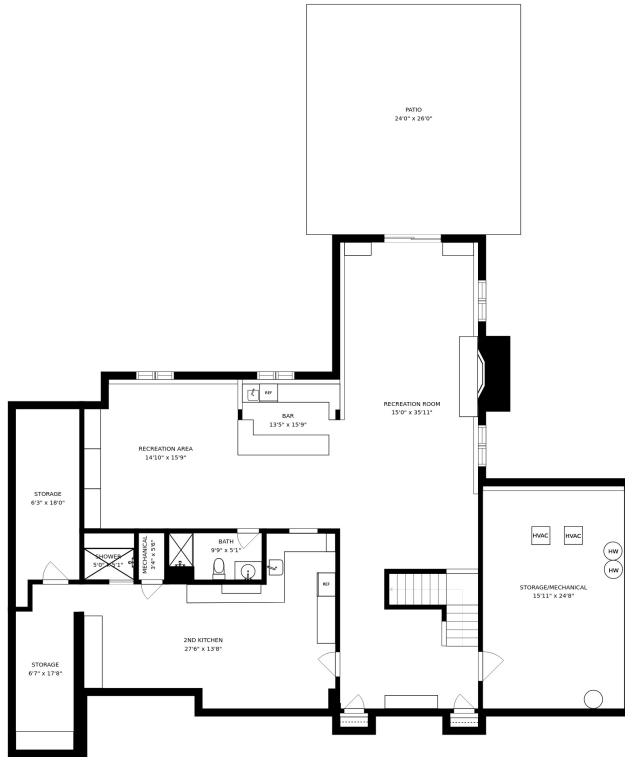

SIZES AND DIMENSIONS ARE APPROXIMATE, ACTUAL MAY VARY.