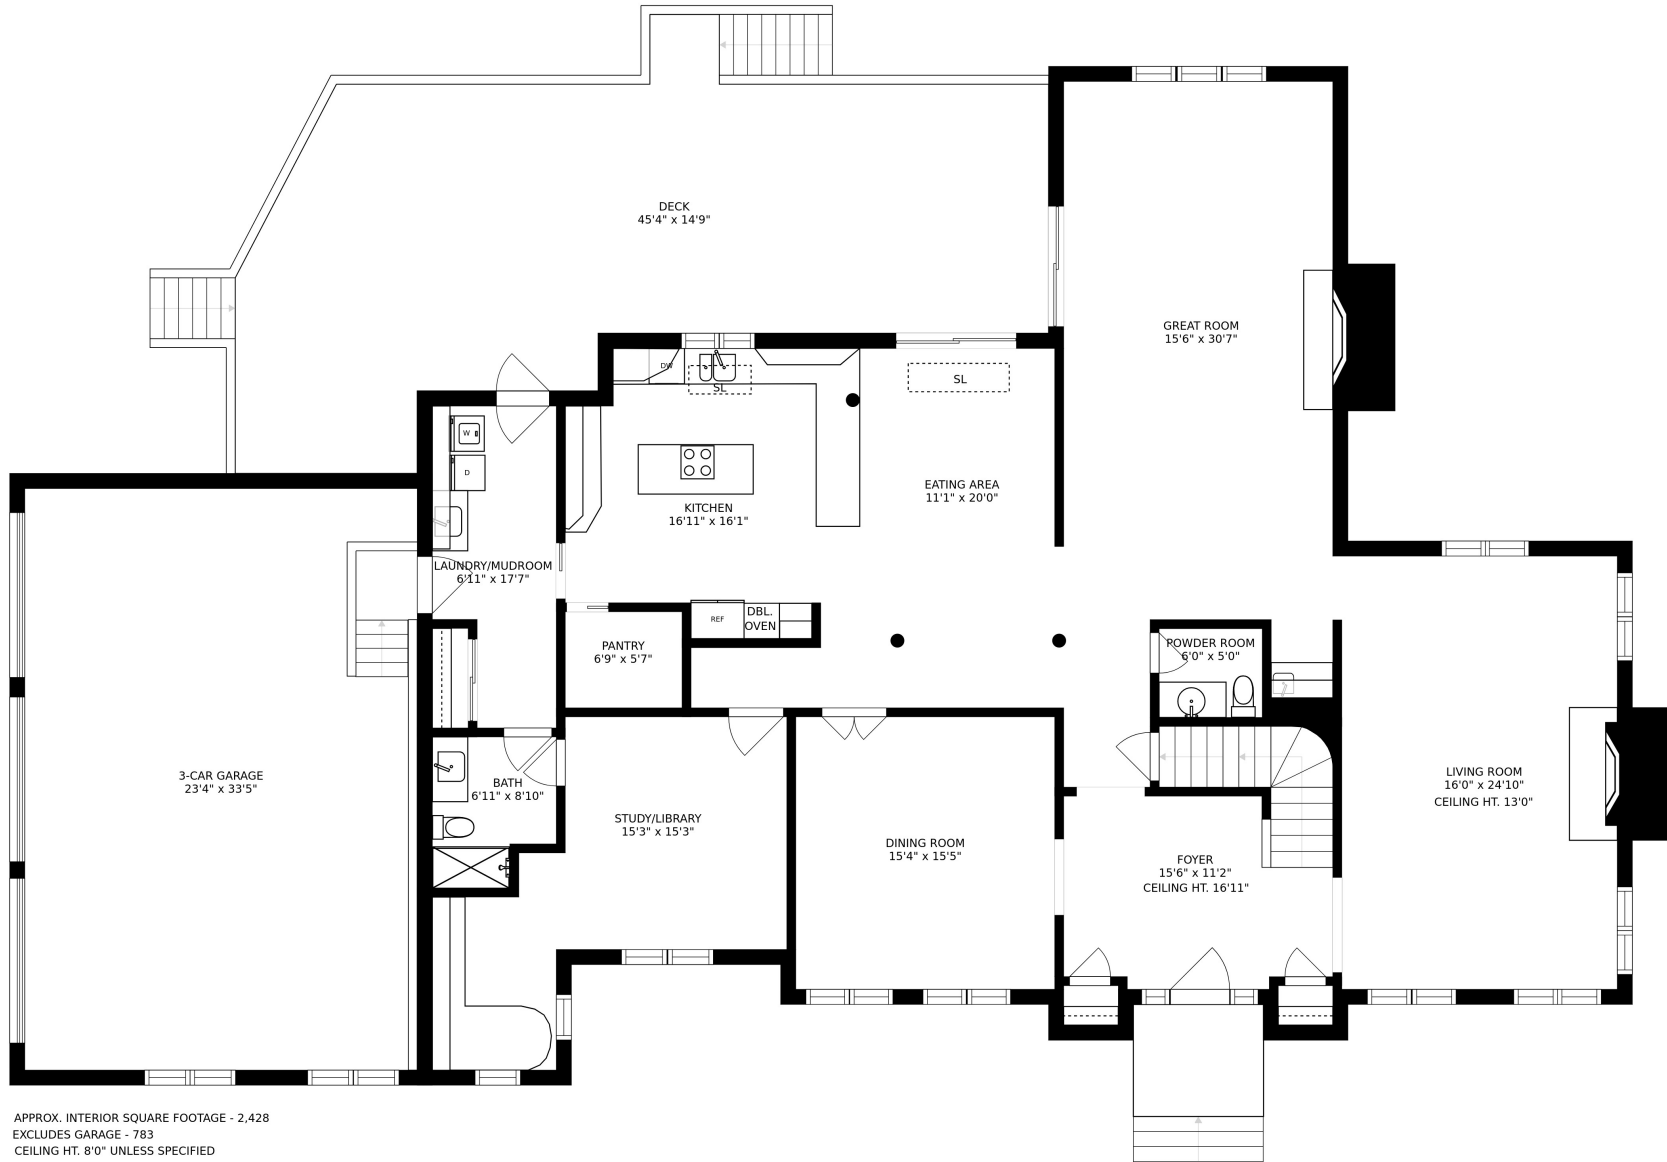

FLOOR 3
APPROX. INTERIOR SQ. FOOTAGE - 3,554
CEILING HT. 8'0" UNLESS SPECIFIED

FLOOR 1
APPROX. INTERIOR SQ. FOOTAGE - 2,388
CEILING HT. 8'0"

FLOOR 2
APPROX. INTERIOR SQUARE FOOTAGE - 2,428
EXCLUDES GARAGE. FIB
CEILING HT. 8'0" UNLESS SPECIFIED

SIZES AND DIMENSIONS ARE APPROXIMATE, ACTUAL MAY VARY.

APPROX. INTERIOR SQ. FOOTAGE - 1,554
CEILING HT. 8'0" UNLESS SPECIFIED

SIZES AND DIMENSIONS ARE APPROXIMATE, ACTUAL MAY VARY.

APPROX. INTERIOR SQUARE FOOTAGE - 2,428
EXCLUDES GARAGE - 783
CEILING HT. 8'0" UNLESS SPECIFIED

SIZES AND DIMENSIONS ARE APPROXIMATE, ACTUAL MAY VARY.

APPROX. INTERIOR SQ. FOOTAGE - 2,388
CEILING HT. 8'3"

SIZES AND DIMENSIONS ARE APPROXIMATE, ACTUAL MAY VARY.