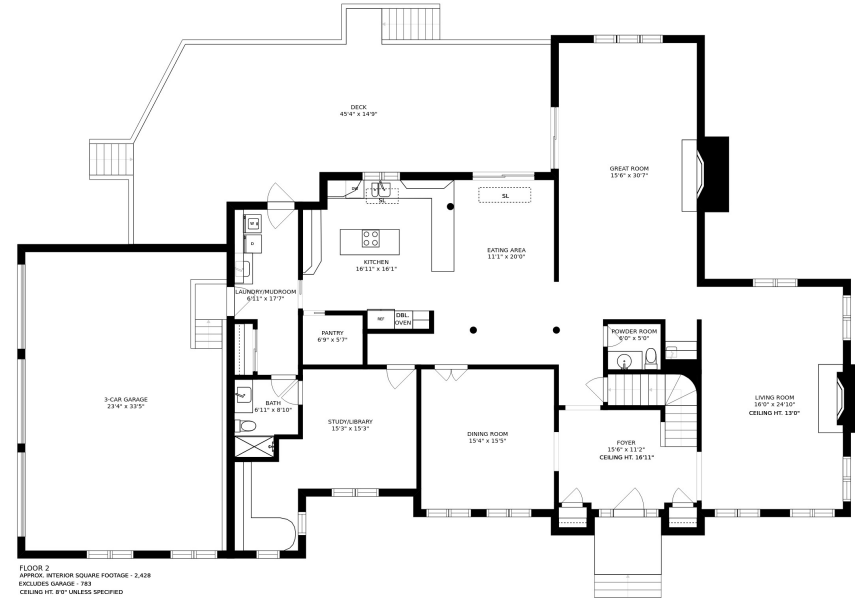

SIZES AND DIMENSIONS ARE APPROXIMATE, ACTUAL MAY VARY.