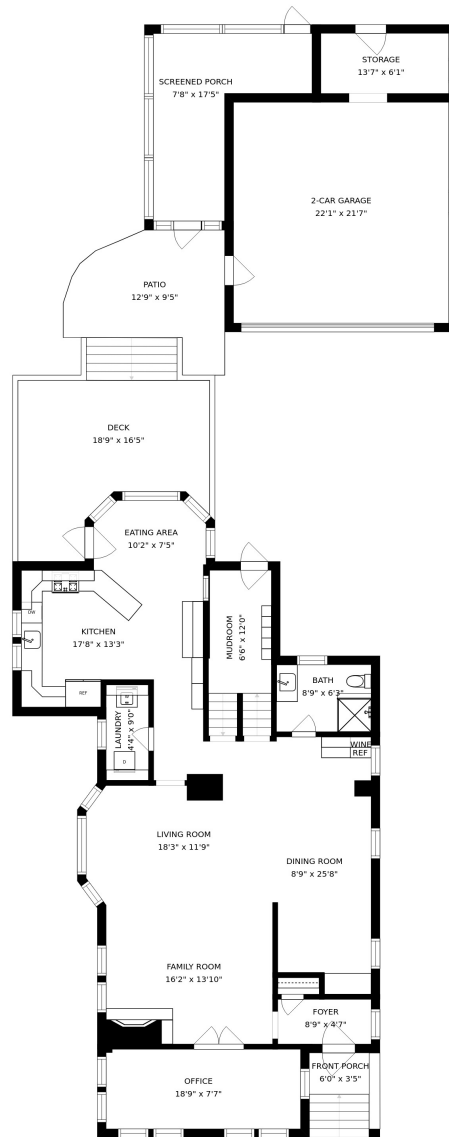

SIZES AND DIMENSIONS ARE APPROXIMATE, ACTUAL MAY VARY.