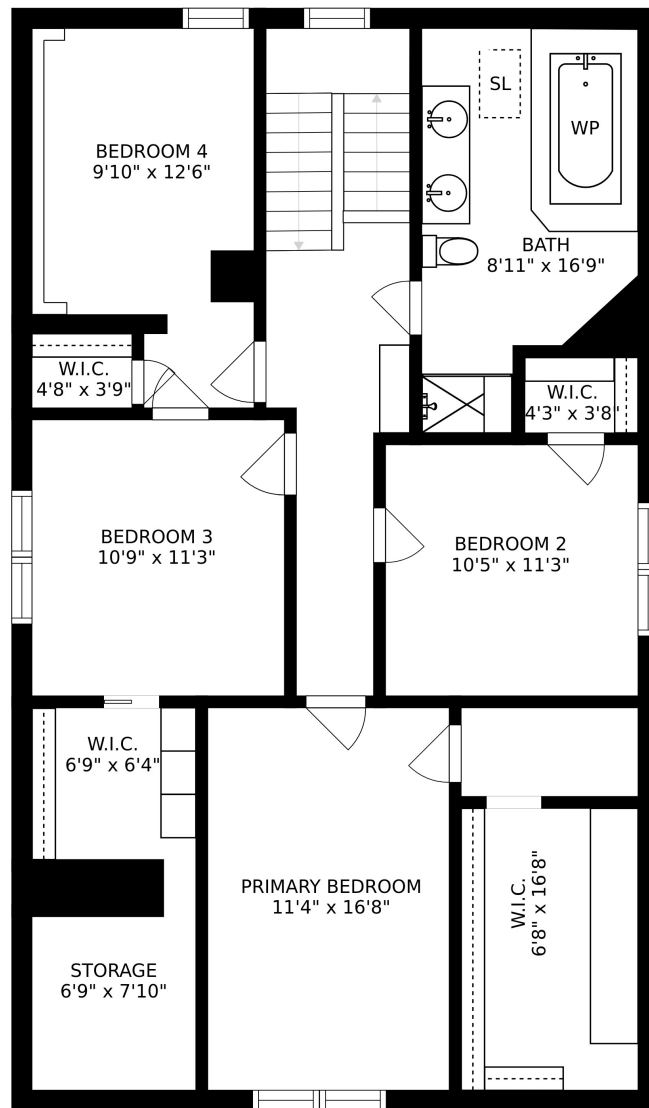

BASEMENT
APPROX. INTERIOR SQ. FOOTAGE - 1,170

FLOOR 1
APPROX. INTERIOR SQ. FOOTAGE - 1,463
EXCLUDES DETACHED GARAGE - 480
EXCLUDES SCREENED PORCH - 200
EXCLUDES STORAGE IN GARAGE - 85

FLOOR 2
APPROX. INTERIOR SQ. FOOTAGE - 1,101

SIZES AND DIMENSIONS ARE APPROXIMATE, ACTUAL MAY VARY.

APPROX. INTERIOR SQ. FOOTAGE - 1,101

SIZES AND DIMENSIONS ARE APPROXIMATE, ACTUAL MAY VARY.

APPROX. INTERIOR SQ. FOOTAGE - 1,463
 EXCLUDES DETACHED GARAGE - 480
 EXCLUDES SCREENED PORCH - 200
 EXCLUDES STORAGE IN GARAGE - 85

SIZES AND DIMENSIONS ARE APPROXIMATE, ACTUAL MAY VARY.

APPROX. INTERIOR SQ. FOOTAGE - 1,170

SIZES AND DIMENSIONS ARE APPROXIMATE, ACTUAL MAY VARY.