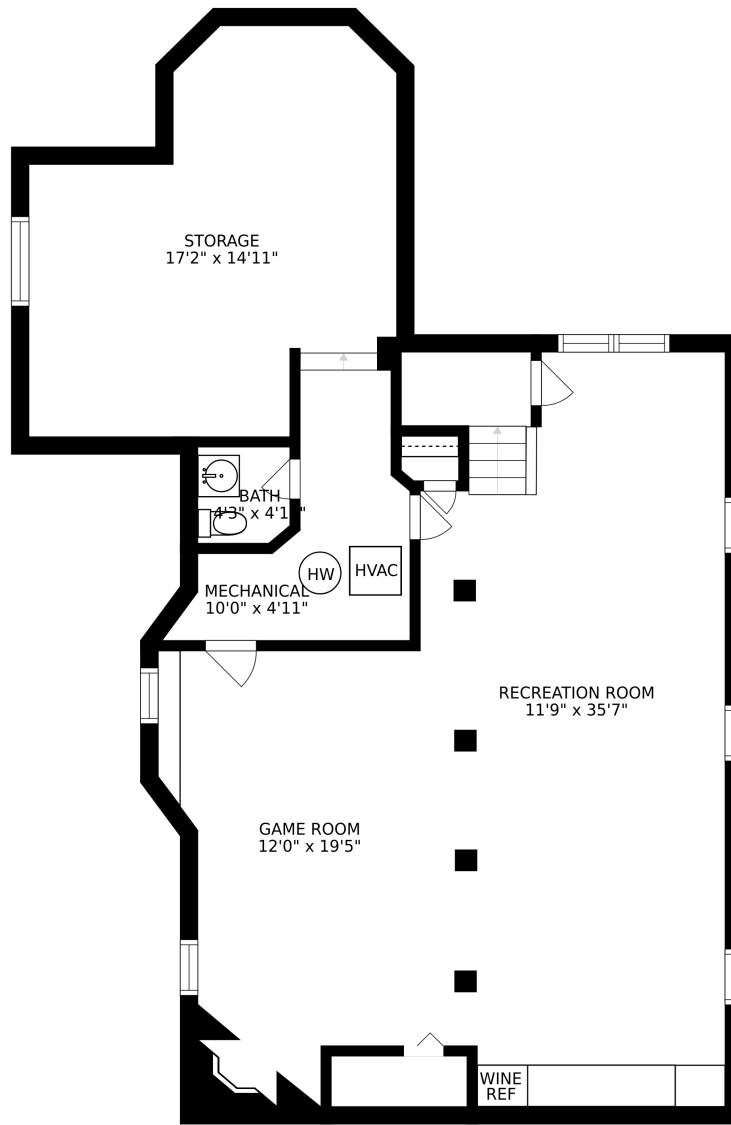

BASEMENT
APPROX. INTERIOR SQ. FOOTAGE - 1,170

FLOOR 1
APPROX. INTERIOR SQ. FOOTAGE - 1,463
EXCLUDES DETACHED GARAGE - 480
EXCLUDES SCREENED PORCH - 200
EXCLUDES STORAGE IN GARAGE - 85

FLOOR 2
APPROX. INTERIOR SQ. FOOTAGE - 1,101

SIZES AND DIMENSIONS ARE APPROXIMATE, ACTUAL MAY VARY.

APPROX. INTERIOR SQ. FOOTAGE - 1,101

SIZES AND DIMENSIONS ARE APPROXIMATE, ACTUAL MAY VARY.

APPROX. INTERIOR SQ. FOOTAGE - 1,463
 EXCLUDES DETACHED GARAGE - 480
 EXCLUDES SCREENED PORCH - 200
 EXCLUDES STORAGE IN GARAGE - 85

SIZES AND DIMENSIONS ARE APPROXIMATE, ACTUAL MAY VARY.

APPROX. INTERIOR SQ. FOOTAGE - 1,170

SIZES AND DIMENSIONS ARE APPROXIMATE, ACTUAL MAY VARY.