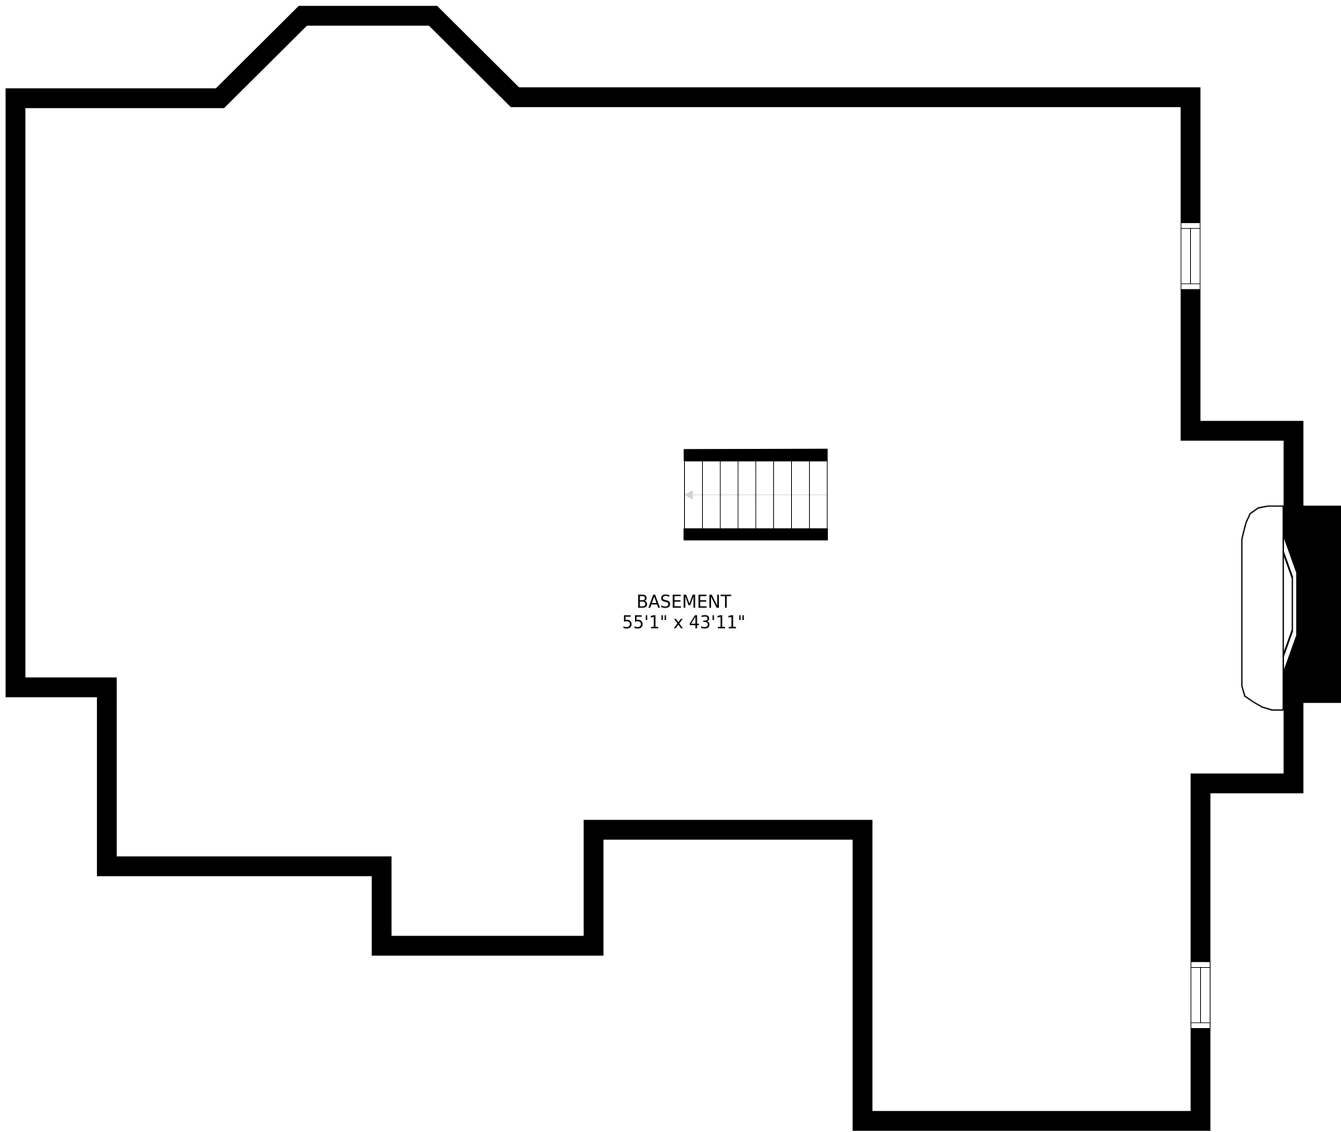

1673 BARBERRY CIRCLE, FREEPORT, IL

1673 BARBERRY CIRCLE, FREEPORT, IL

1673 BARBERRY CIRCLE, FREEPORT, IL

SIZES AND DIMENSIONS ARE APPROXIMATE, ACTUAL MAY VARY.

1673 BARBERRY CIRCLE, FREEPORT, IL

SIZES AND DIMENSIONS ARE APPROXIMATE, ACTUAL MAY VARY.

1673 BARBERRY CIRCLE, FREEPORT, IL

SIZES AND DIMENSIONS ARE APPROXIMATE, ACTUAL MAY VARY.

BASEMENT  
55'1" x 43'11"

1673 BARBERRY CIRCLE, FREEPORT, IL

SIZES AND DIMENSIONS ARE APPROXIMATE, ACTUAL MAY VARY.