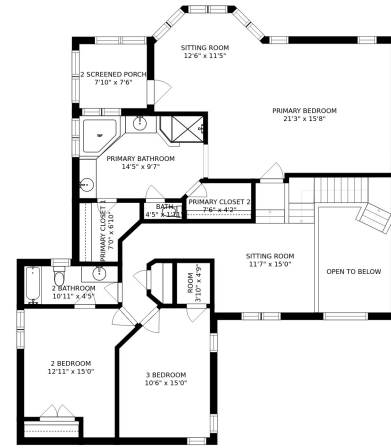

1673 BARBERRY CIRCLE, FREEPORT, IL

1673 BARBERRY CIRCLE, FREEPORT, IL

1673 BARBERRY CIRCLE, FREEPORT, IL

SIZES AND DIMENSIONS ARE APPROXIMATE, ACTUAL MAY VARY.

1673 BARBERRY CIRCLE, FREEPORT, IL

SIZES AND DIMENSIONS ARE APPROXIMATE, ACTUAL MAY VARY.

1673 BARBERRY CIRCLE, FREEPORT, IL

SIZES AND DIMENSIONS ARE APPROXIMATE, ACTUAL MAY VARY.

BASEMENT  
55'1" x 43'11"

1673 BARBERRY CIRCLE, FREEPORT, IL

SIZES AND DIMENSIONS ARE APPROXIMATE, ACTUAL MAY VARY.