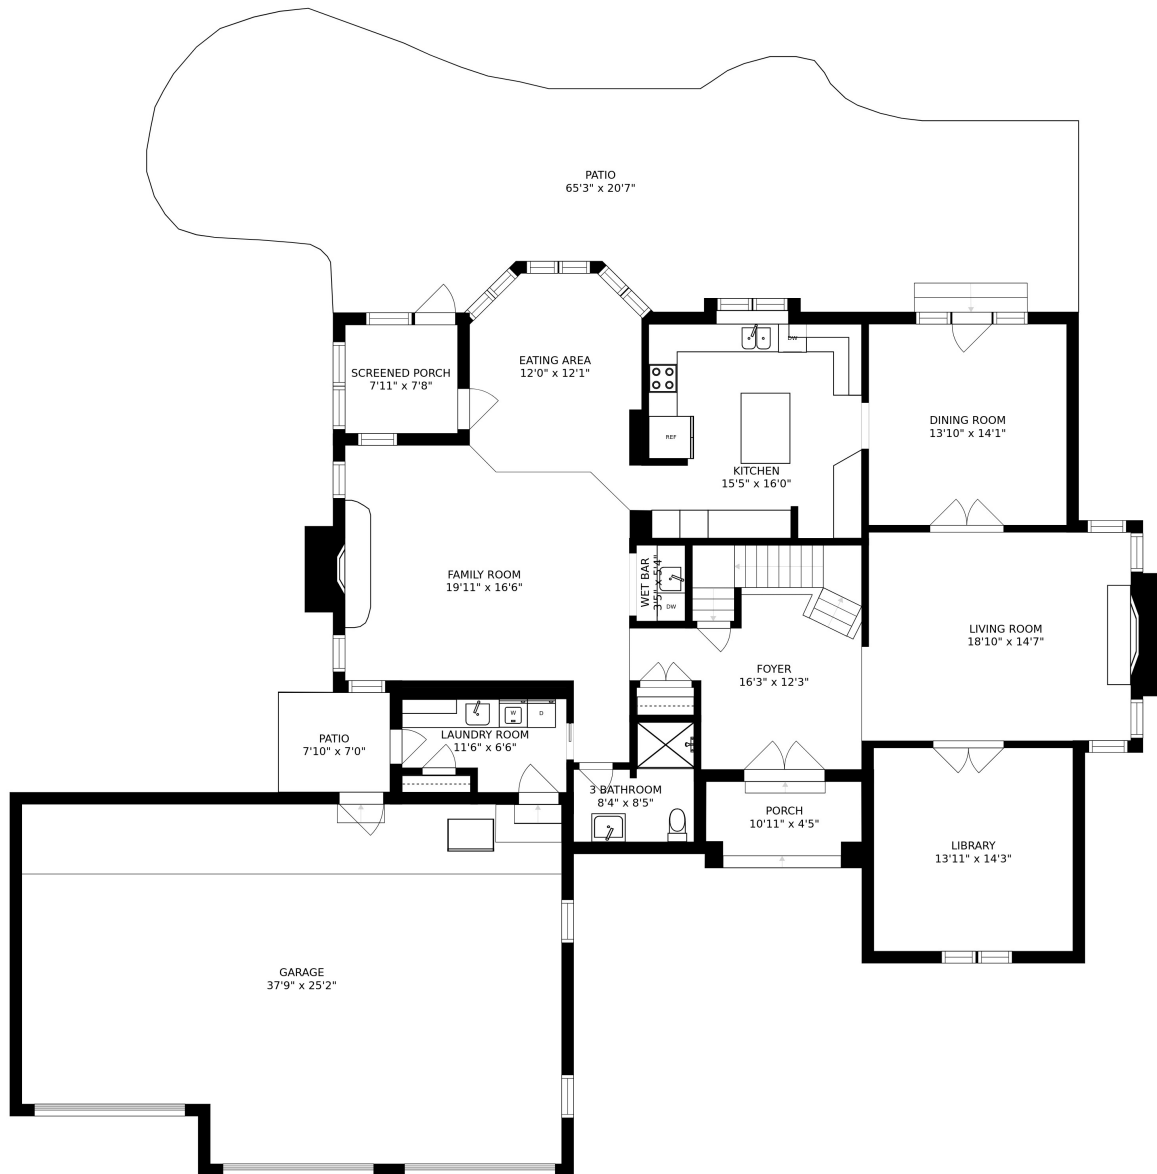

1673 BARBERRY CIRCLE, FREEPORT, IL

1673 BARBERRY CIRCLE, FREEPORT, IL

1673 BARBERRY CIRCLE, FREEPORT, IL

SIZES AND DIMENSIONS ARE APPROXIMATE, ACTUAL MAY VARY.

1673 BARBERRY CIRCLE, FREEPORT, IL

SIZES AND DIMENSIONS ARE APPROXIMATE, ACTUAL MAY VARY.

1673 BARBERRY CIRCLE, FREEPORT, IL

SIZES AND DIMENSIONS ARE APPROXIMATE, ACTUAL MAY VARY.

BASEMENT  
55'1" x 43'11"

1673 BARBERRY CIRCLE, FREEPORT, IL

SIZES AND DIMENSIONS ARE APPROXIMATE, ACTUAL MAY VARY.