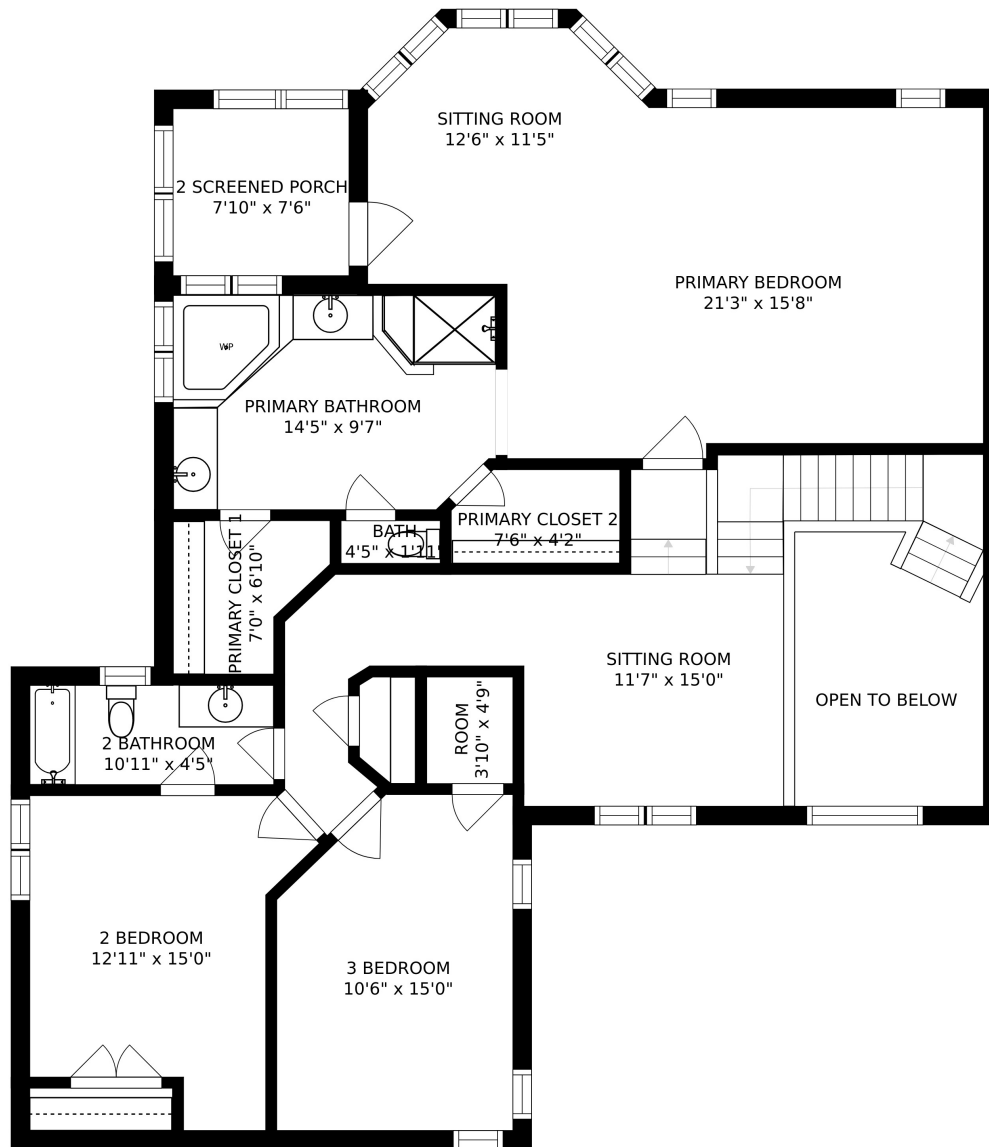

1673 BARBERRY CIRCLE, FREEPORT, IL

1673 BARBERRY CIRCLE, FREEPORT, IL

1673 BARBERRY CIRCLE, FREEPORT, IL

SIZES AND DIMENSIONS ARE APPROXIMATE, ACTUAL MAY VARY.

1673 BARBERRY CIRCLE, FREEPORT, IL

SIZES AND DIMENSIONS ARE APPROXIMATE, ACTUAL MAY VARY.

1673 BARBERRY CIRCLE, FREEPORT, IL

SIZES AND DIMENSIONS ARE APPROXIMATE, ACTUAL MAY VARY.

BASEMENT  
55'1" x 43'11"

1673 BARBERRY CIRCLE, FREEPORT, IL

SIZES AND DIMENSIONS ARE APPROXIMATE, ACTUAL MAY VARY.