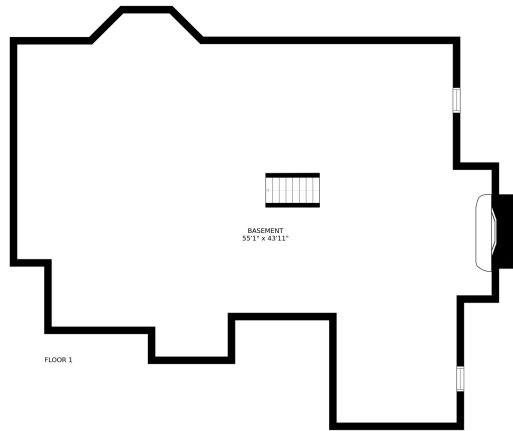

1673 BARBERRY CIRCLE, FREEPORT, IL

1673 BARBERRY CIRCLE, FREEPORT, IL

1673 BARBERRY CIRCLE, FREEPORT, IL

SIZES AND DIMENSIONS ARE APPROXIMATE, ACTUAL MAY VARY.

1673 BARBERRY CIRCLE, FREEPORT, IL

SIZES AND DIMENSIONS ARE APPROXIMATE, ACTUAL MAY VARY.

1673 BARBERRY CIRCLE, FREEPORT, IL

SIZES AND DIMENSIONS ARE APPROXIMATE, ACTUAL MAY VARY.

BASEMENT  
55'1" x 43'11"

1673 BARBERRY CIRCLE, FREEPORT, IL

SIZES AND DIMENSIONS ARE APPROXIMATE, ACTUAL MAY VARY.