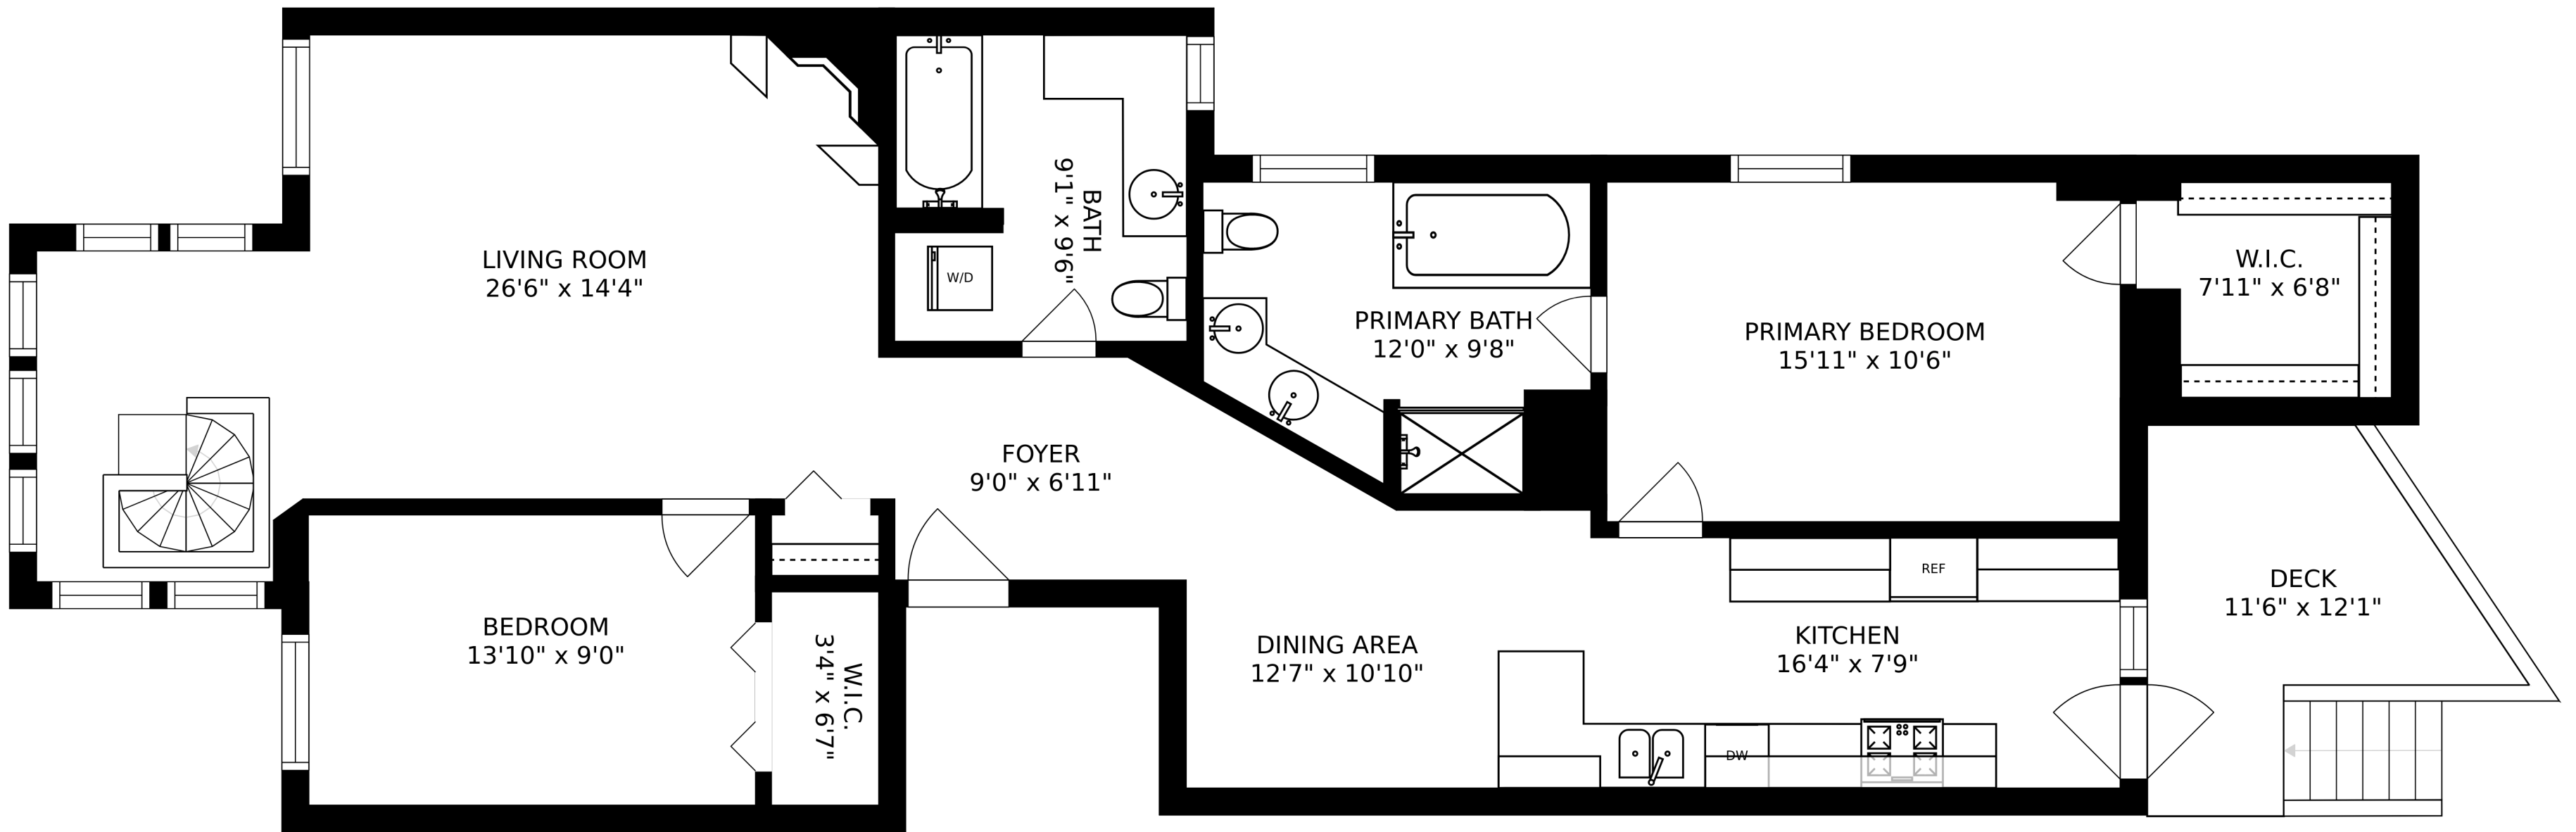

SIZES AND DIMENSIONS ARE APPROXIMATE, ACTUAL MAY VARY.

SIZES AND DIMENSIONS ARE APPROXIMATE, ACTUAL MAY VARY.

RECREATION ROOM
26'1" x 14'0"

BATH
9'1" x 3'9"

ENTRY
9'6" x 6'9"