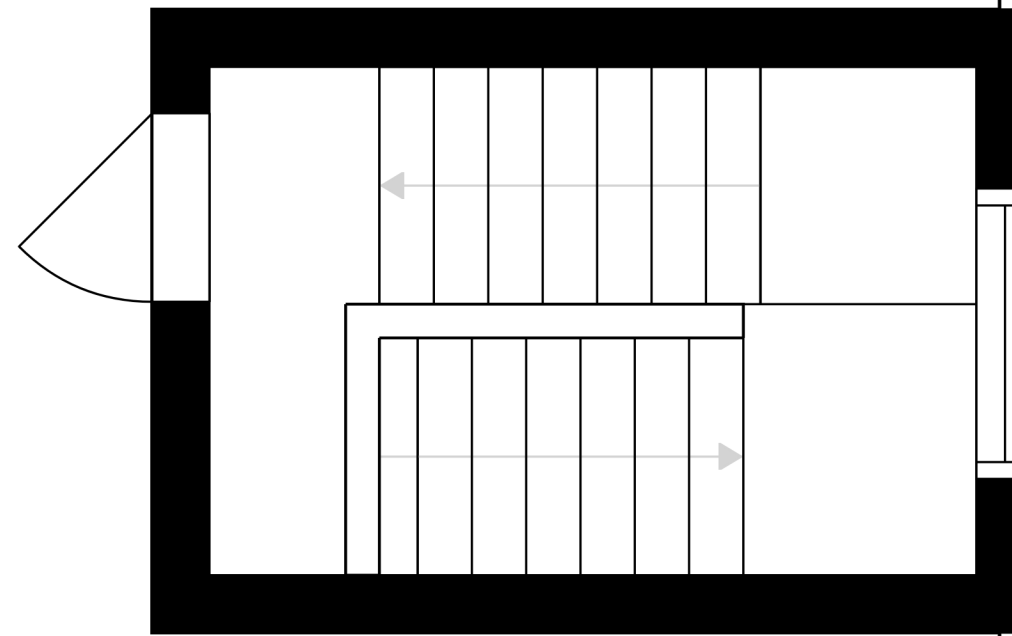

FLOOR 1

FLOOR 2

FLOOR 3

FLOOR 4

FLOOR 5

SIZES AND DIMENSIONS ARE APPROXIMATE, ACTUAL MAY VARY.

ROOFTOP
18'10" x 34'7"

SIZES AND DIMENSIONS ARE APPROXIMATE, ACTUAL MAY VARY.

SIZES AND DIMENSIONS ARE APPROXIMATE, ACTUAL MAY VARY.

SIZES AND DIMENSIONS ARE APPROXIMATE, ACTUAL MAY VARY.

SIZES AND DIMENSIONS ARE APPROXIMATE, ACTUAL MAY VARY.

SIZES AND DIMENSIONS ARE APPROXIMATE, ACTUAL MAY VARY.