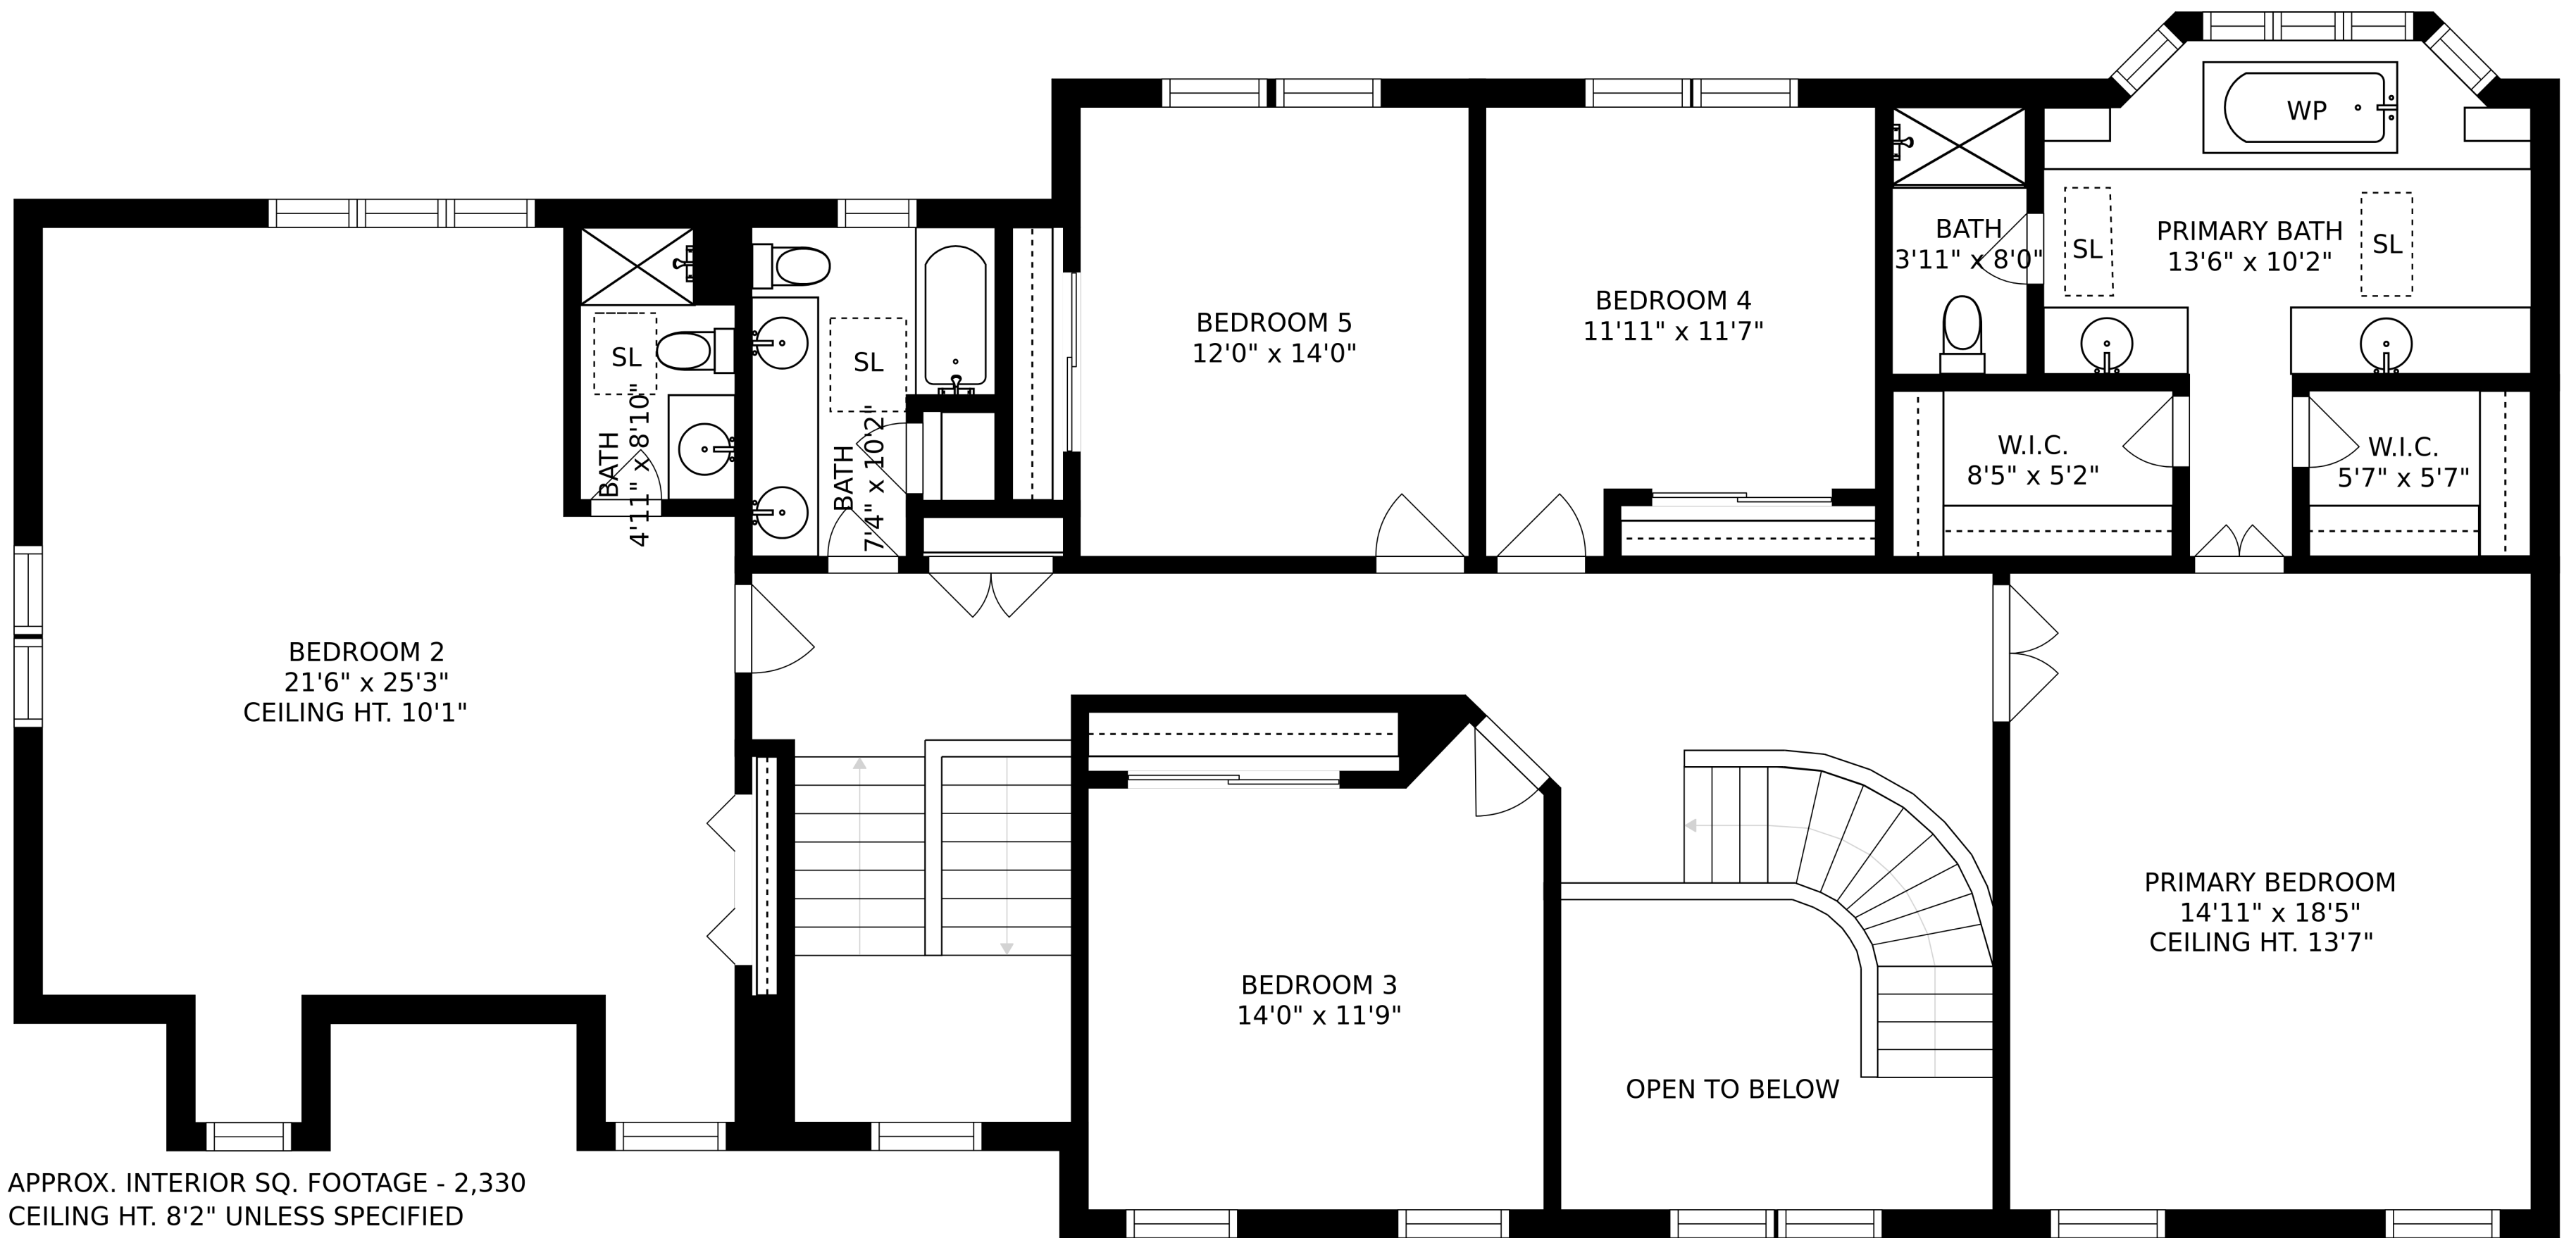

SIZES AND DIMENSIONS ARE APPROXIMATE, ACTUAL MAY VARY.

APPROX. INTERIOR SQ. FOOTAGE - 2,330
 CEILING HT. 8'2" UNLESS SPECIFIED

SIZES AND DIMENSIONS ARE APPROXIMATE, ACTUAL MAY VARY.

APPROX. INTERIOR SQUARE FOOTAGE - 2,273 (EXCLUDES GARAGE - 700)
 CEILING HT. 9'3" UNLESS SPECIFIED

SIZES AND DIMENSIONS ARE APPROXIMATE, ACTUAL MAY VARY.

APPROX. INTERIOR SQ. FOOTAGE - 2,225

SIZES AND DIMENSIONS ARE APPROXIMATE, ACTUAL MAY VARY.