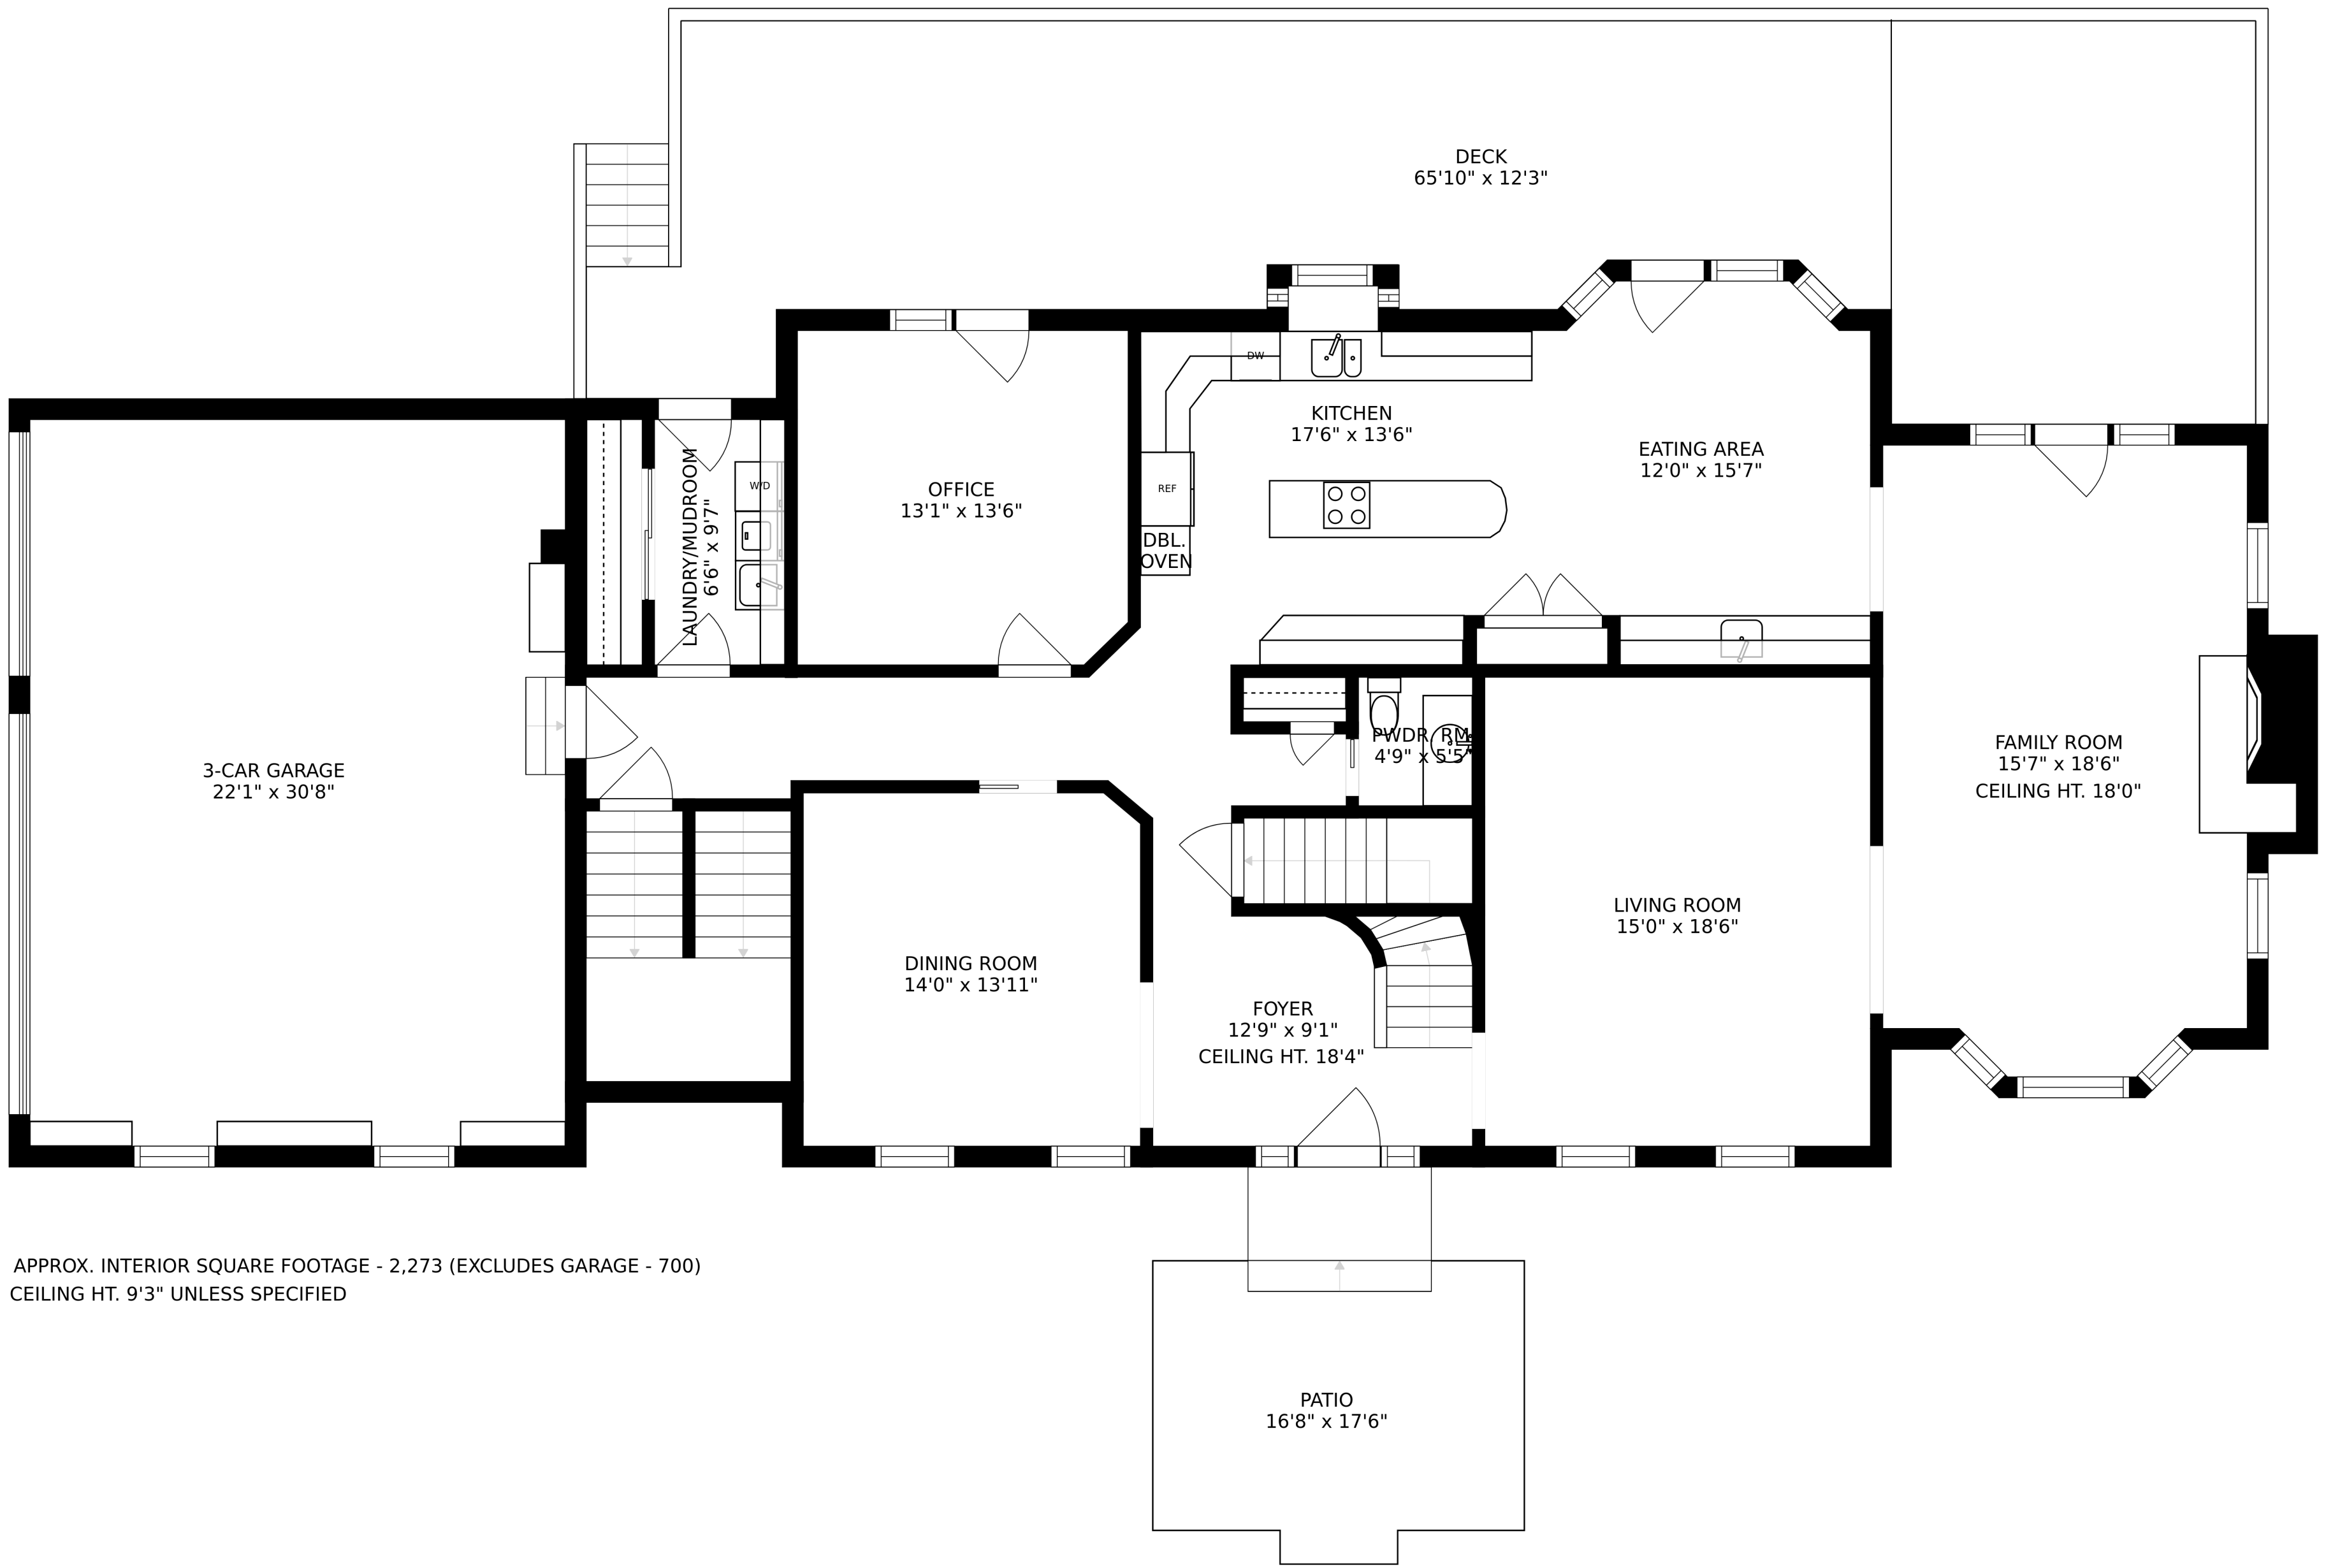

SIZES AND DIMENSIONS ARE APPROXIMATE, ACTUAL MAY VARY.

APPROX. INTERIOR SQ. FOOTAGE - 2,330
 CEILING HT. 8'2" UNLESS SPECIFIED

SIZES AND DIMENSIONS ARE APPROXIMATE, ACTUAL MAY VARY.

APPROX. INTERIOR SQUARE FOOTAGE - 2,273 (EXCLUDES GARAGE - 700)
 CEILING HT. 9'3" UNLESS SPECIFIED

SIZES AND DIMENSIONS ARE APPROXIMATE, ACTUAL MAY VARY.

APPROX. INTERIOR SQ. FOOTAGE - 2,225

SIZES AND DIMENSIONS ARE APPROXIMATE, ACTUAL MAY VARY.