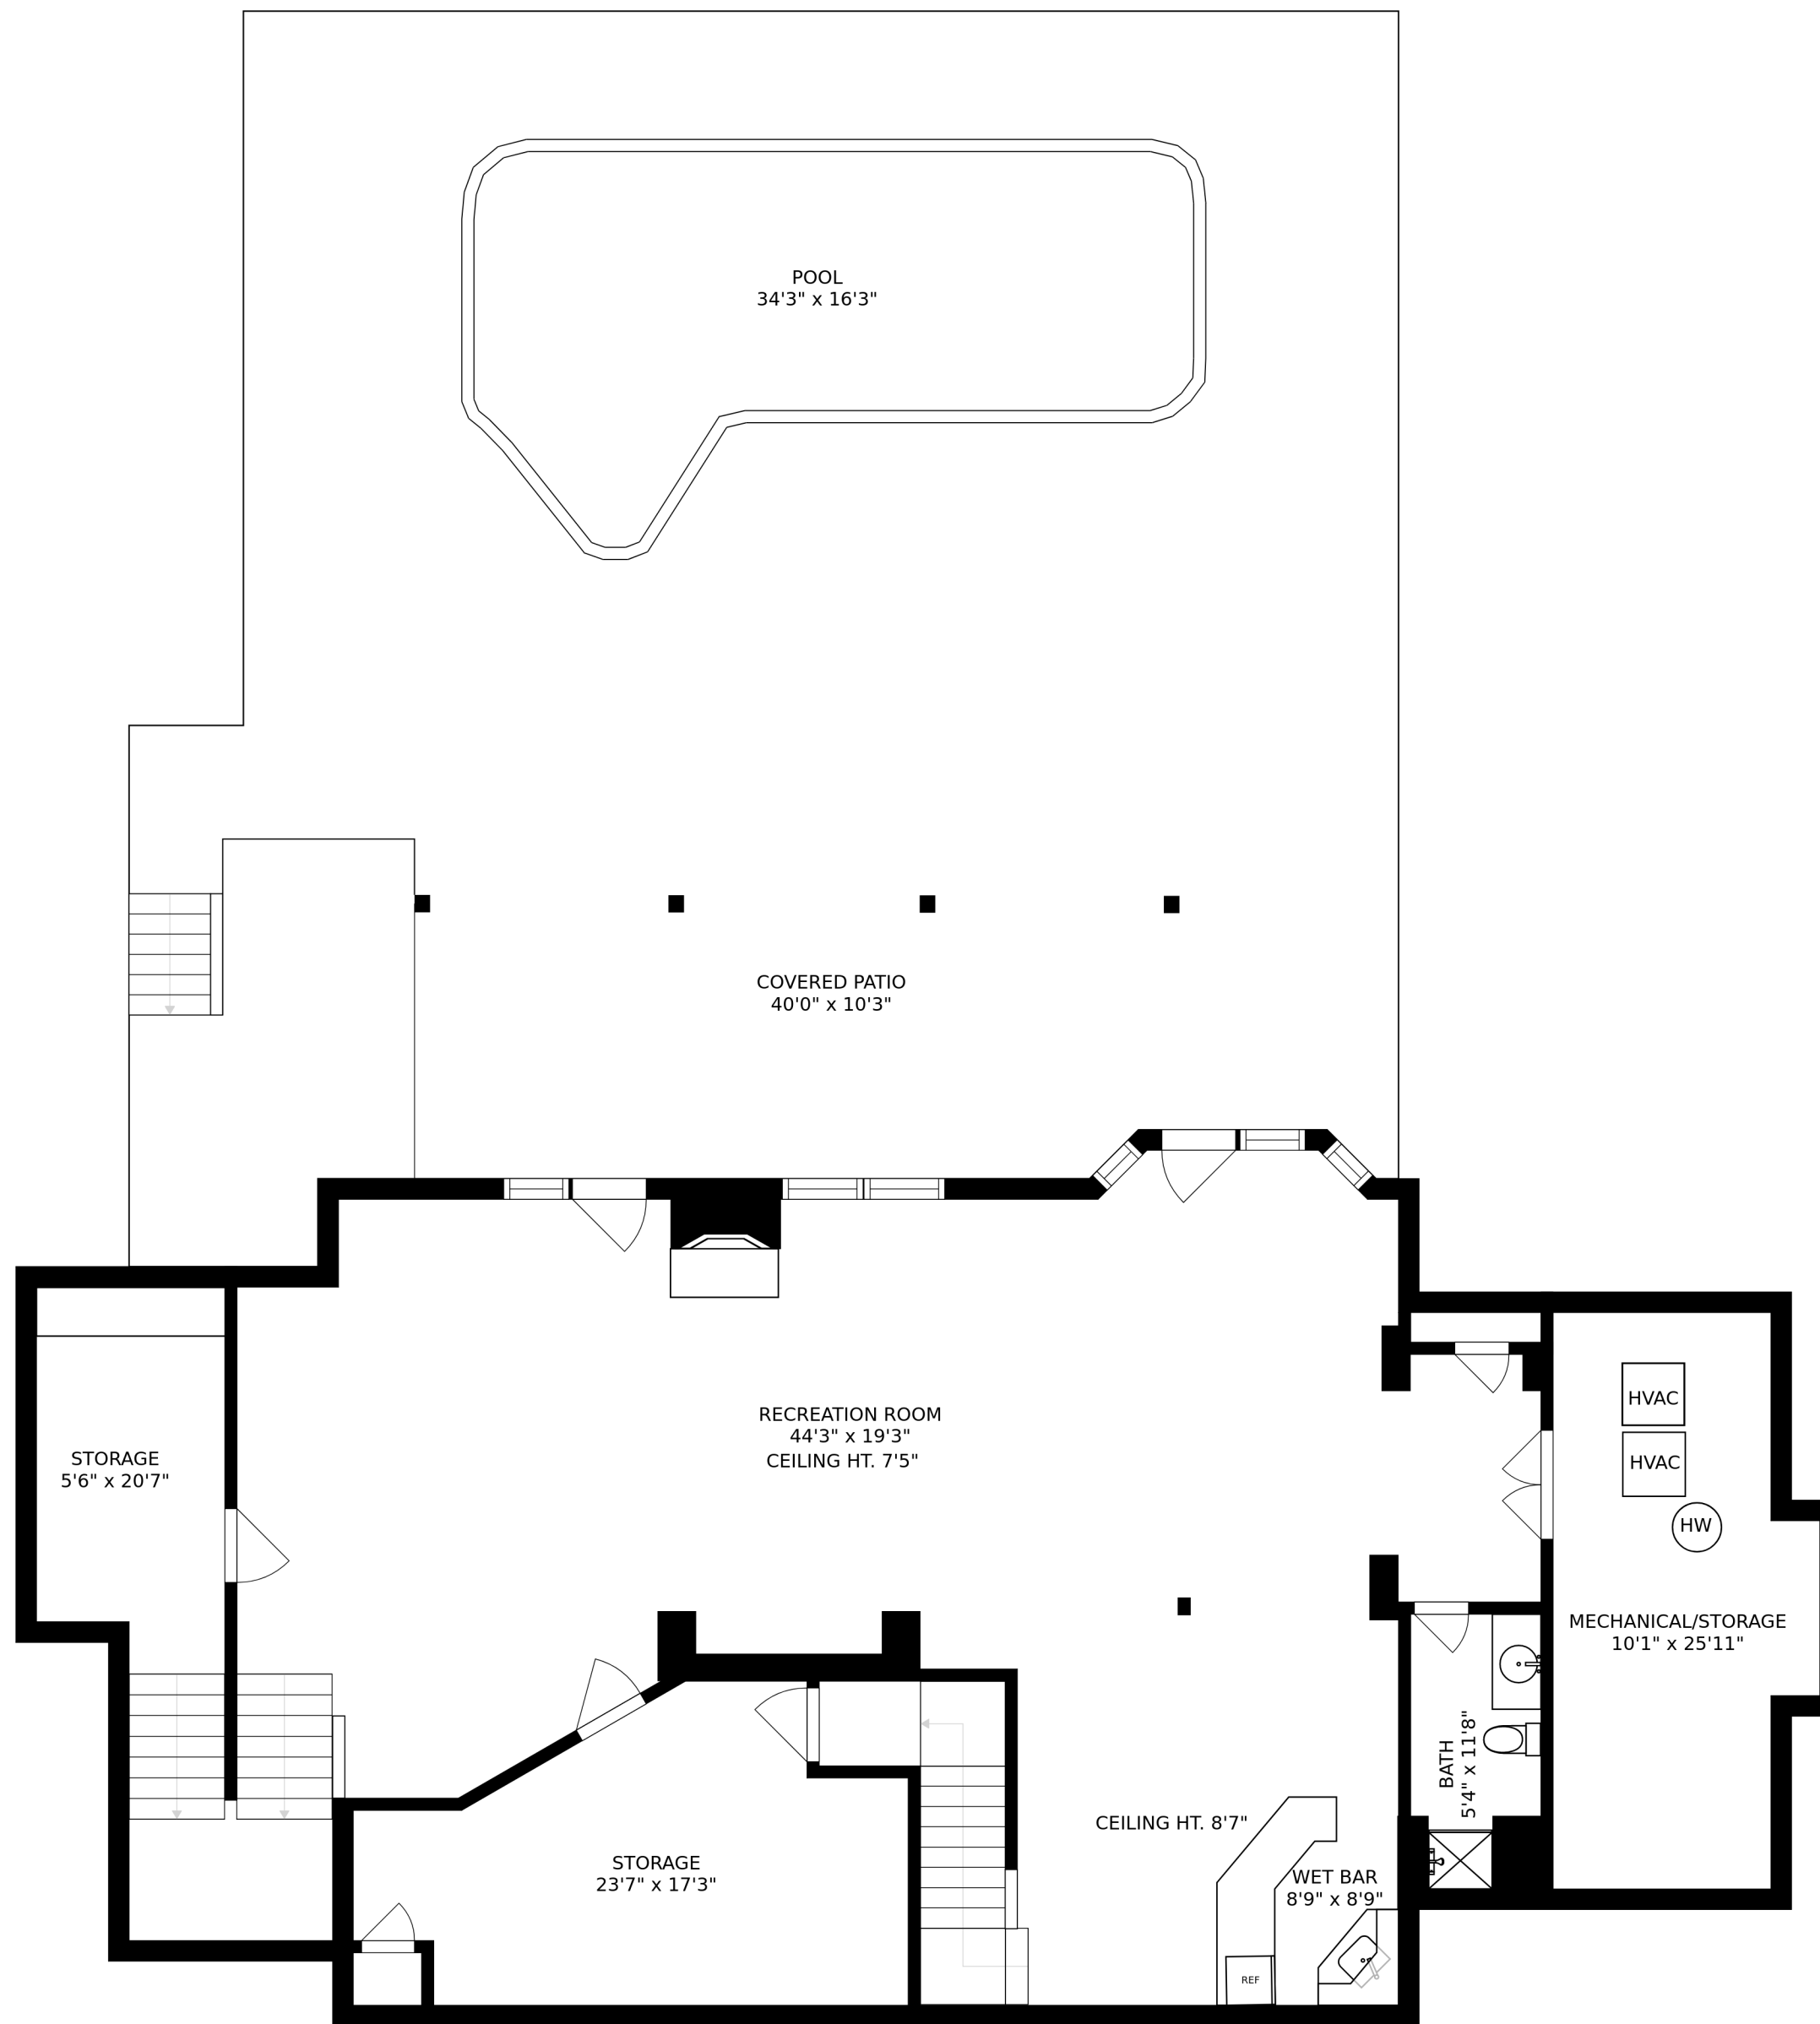

SIZES AND DIMENSIONS ARE APPROXIMATE, ACTUAL MAY VARY.

APPROX. INTERIOR SQ. FOOTAGE - 2,330
 CEILING HT. 8'2" UNLESS SPECIFIED

SIZES AND DIMENSIONS ARE APPROXIMATE, ACTUAL MAY VARY.

APPROX. INTERIOR SQUARE FOOTAGE - 2,273 (EXCLUDES GARAGE - 700)
 CEILING HT. 9'3" UNLESS SPECIFIED

SIZES AND DIMENSIONS ARE APPROXIMATE, ACTUAL MAY VARY.

APPROX. INTERIOR SQ. FOOTAGE - 2,225

SIZES AND DIMENSIONS ARE APPROXIMATE, ACTUAL MAY VARY.