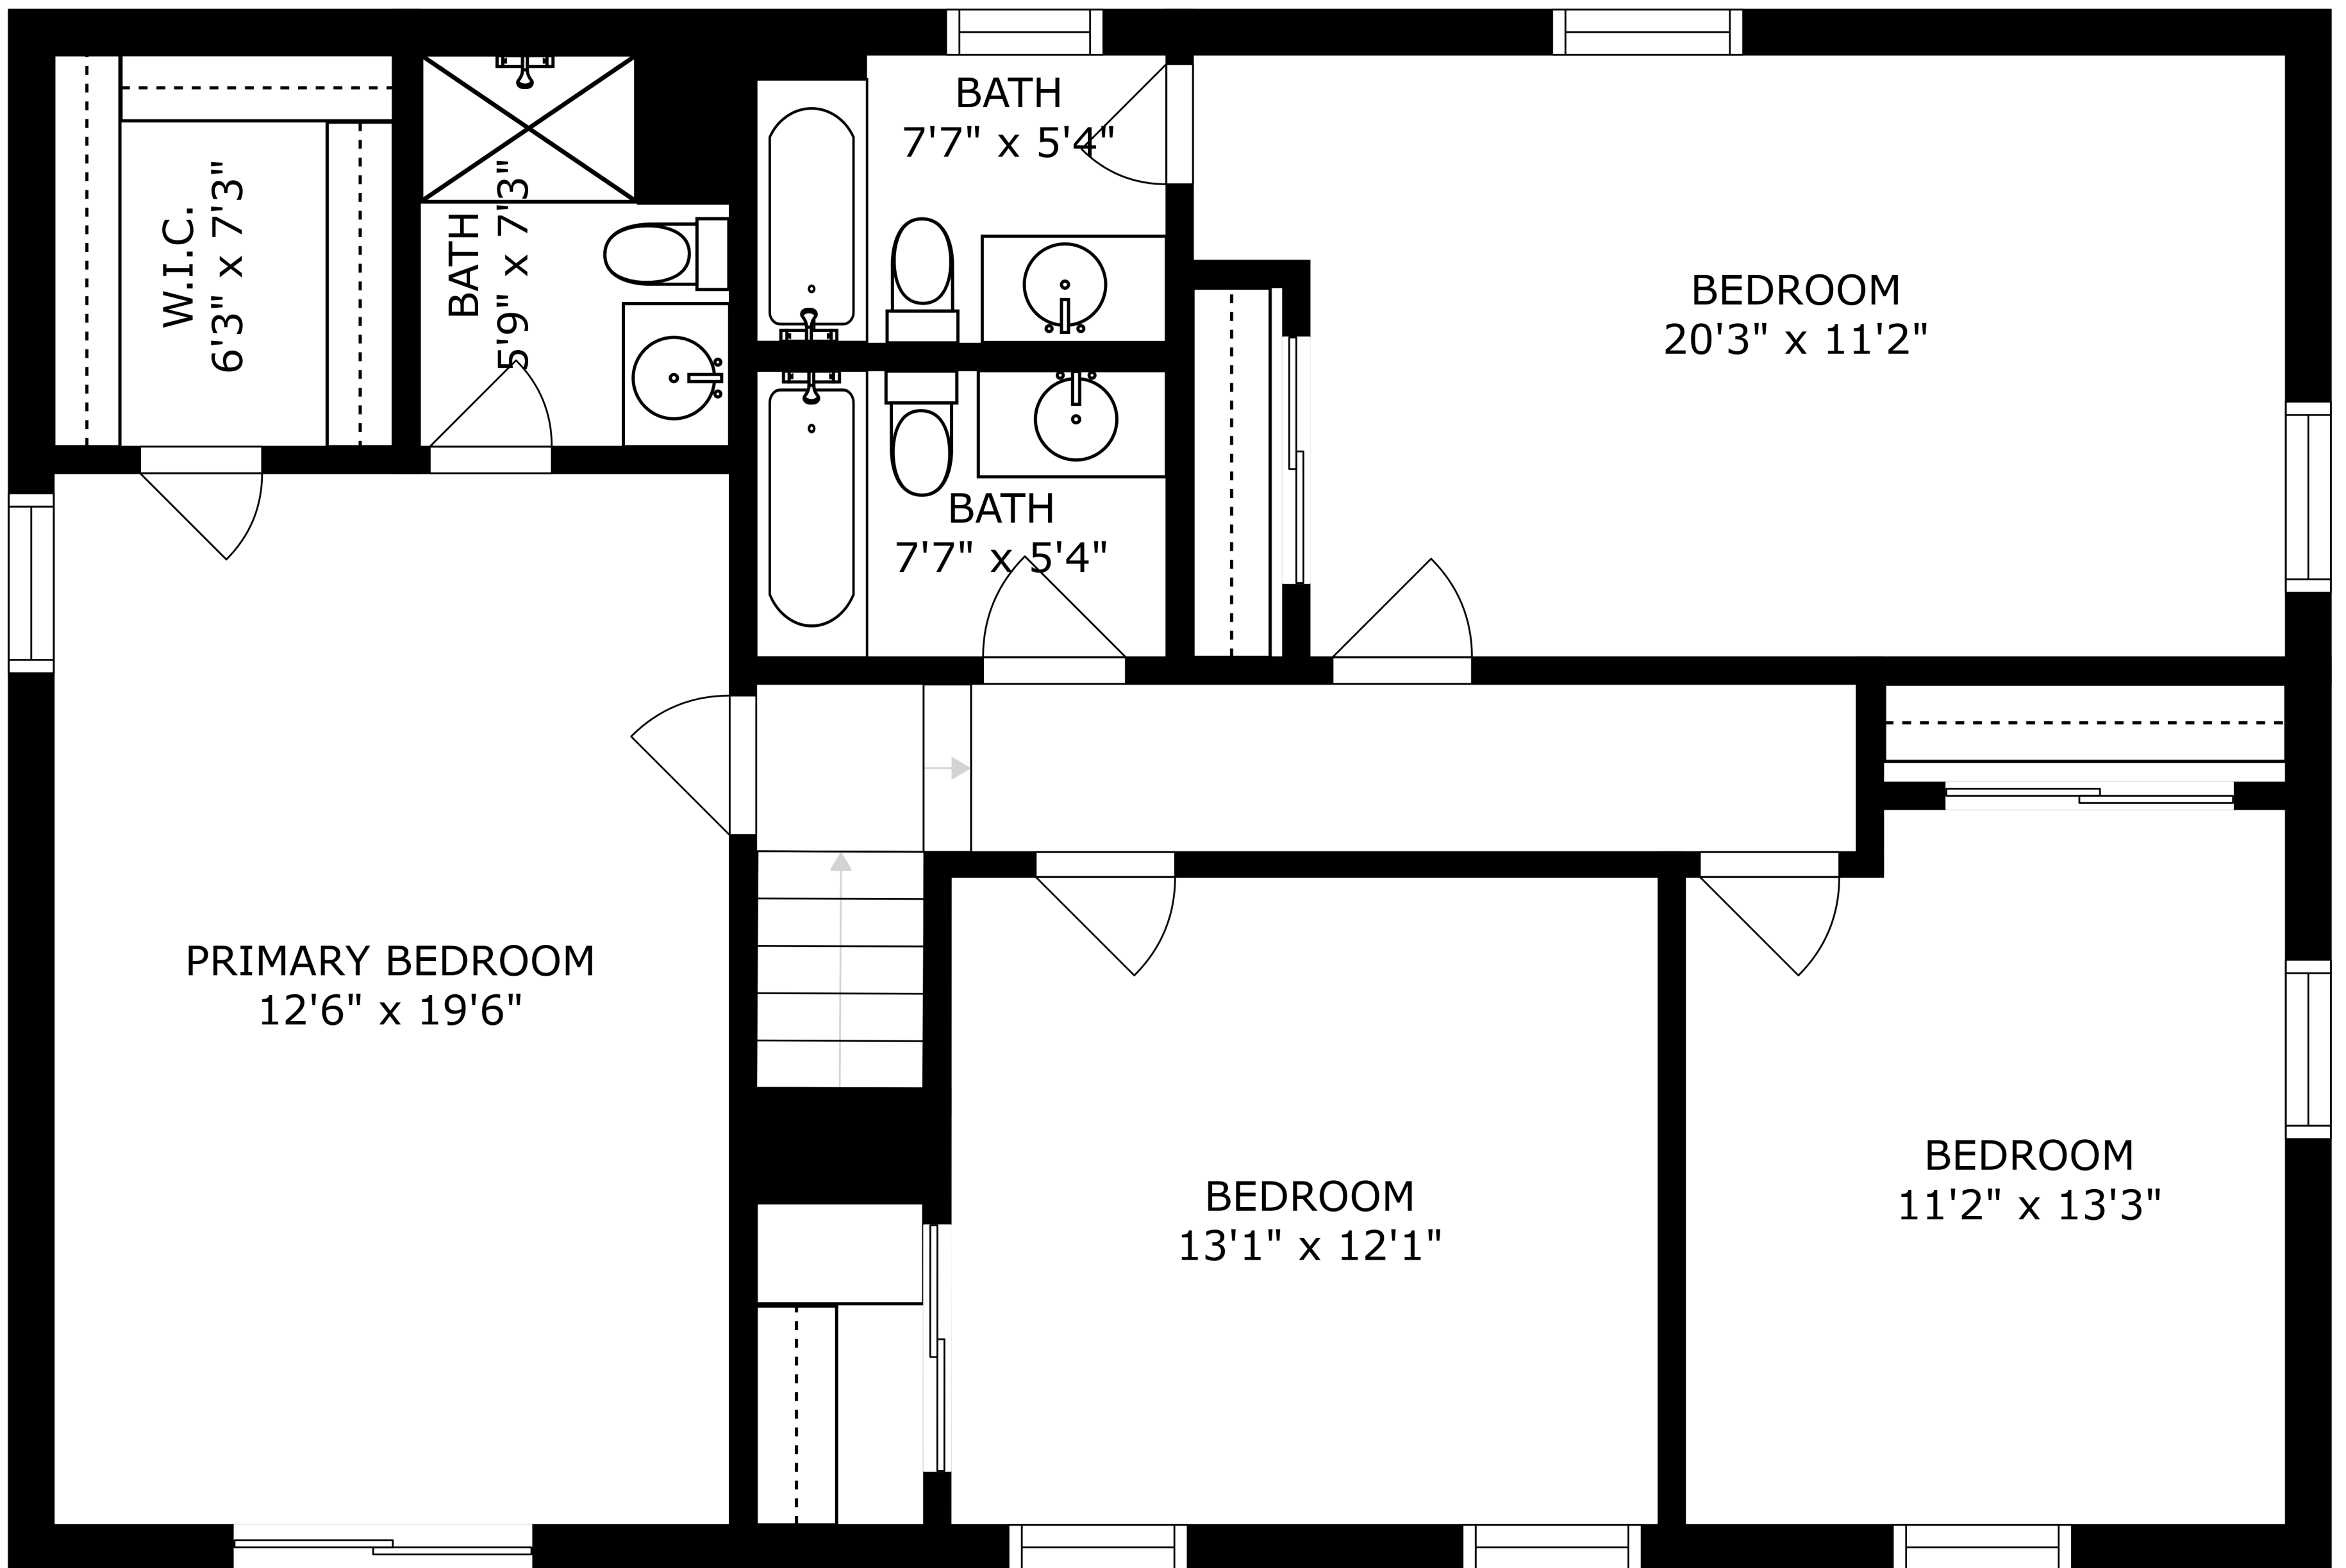

FLOOR 2

FLOOR 1

FLOOR 3

SIZES AND DIMENSIONS ARE APPROXIMATE, ACTUAL MAY VARY.

SIZES AND DIMENSIONS ARE APPROXIMATE, ACTUAL MAY VARY.

UTILITY
19'0" x 18'9"

RECREATION ROOM
27'7" x 22'2"