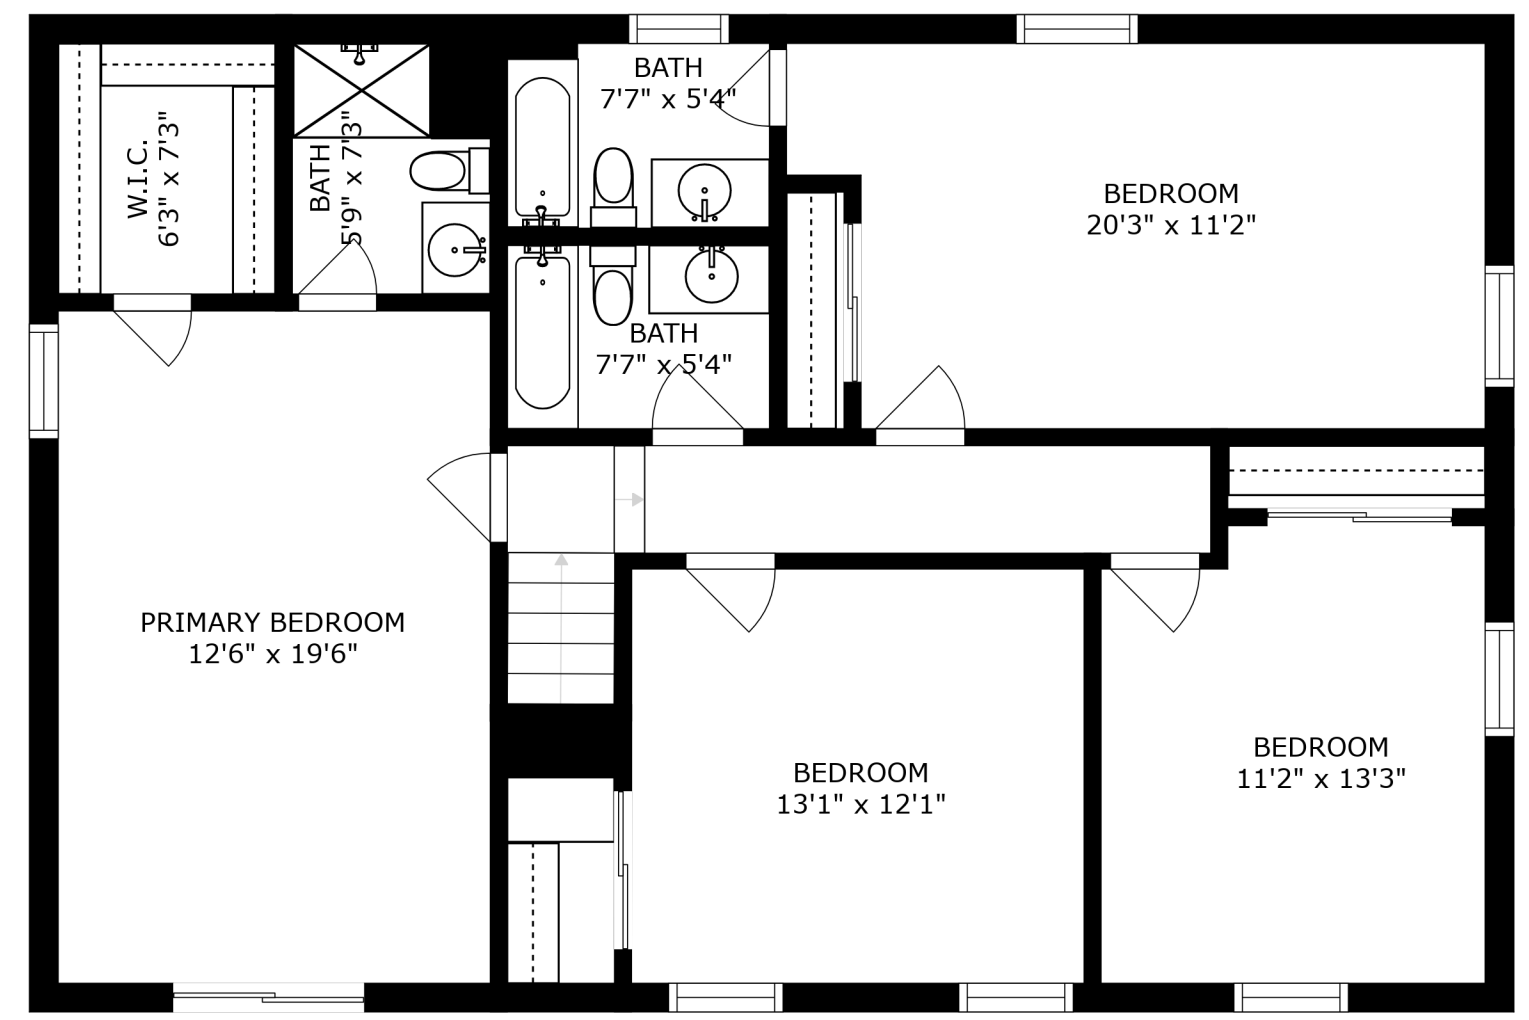

FLOOR 2

FLOOR 1

FLOOR 3

SIZES AND DIMENSIONS ARE APPROXIMATE, ACTUAL MAY VARY.

SIZES AND DIMENSIONS ARE APPROXIMATE, ACTUAL MAY VARY.

UTILITY
19'0" x 18'9"

RECREATION ROOM
27'7" x 22'2"