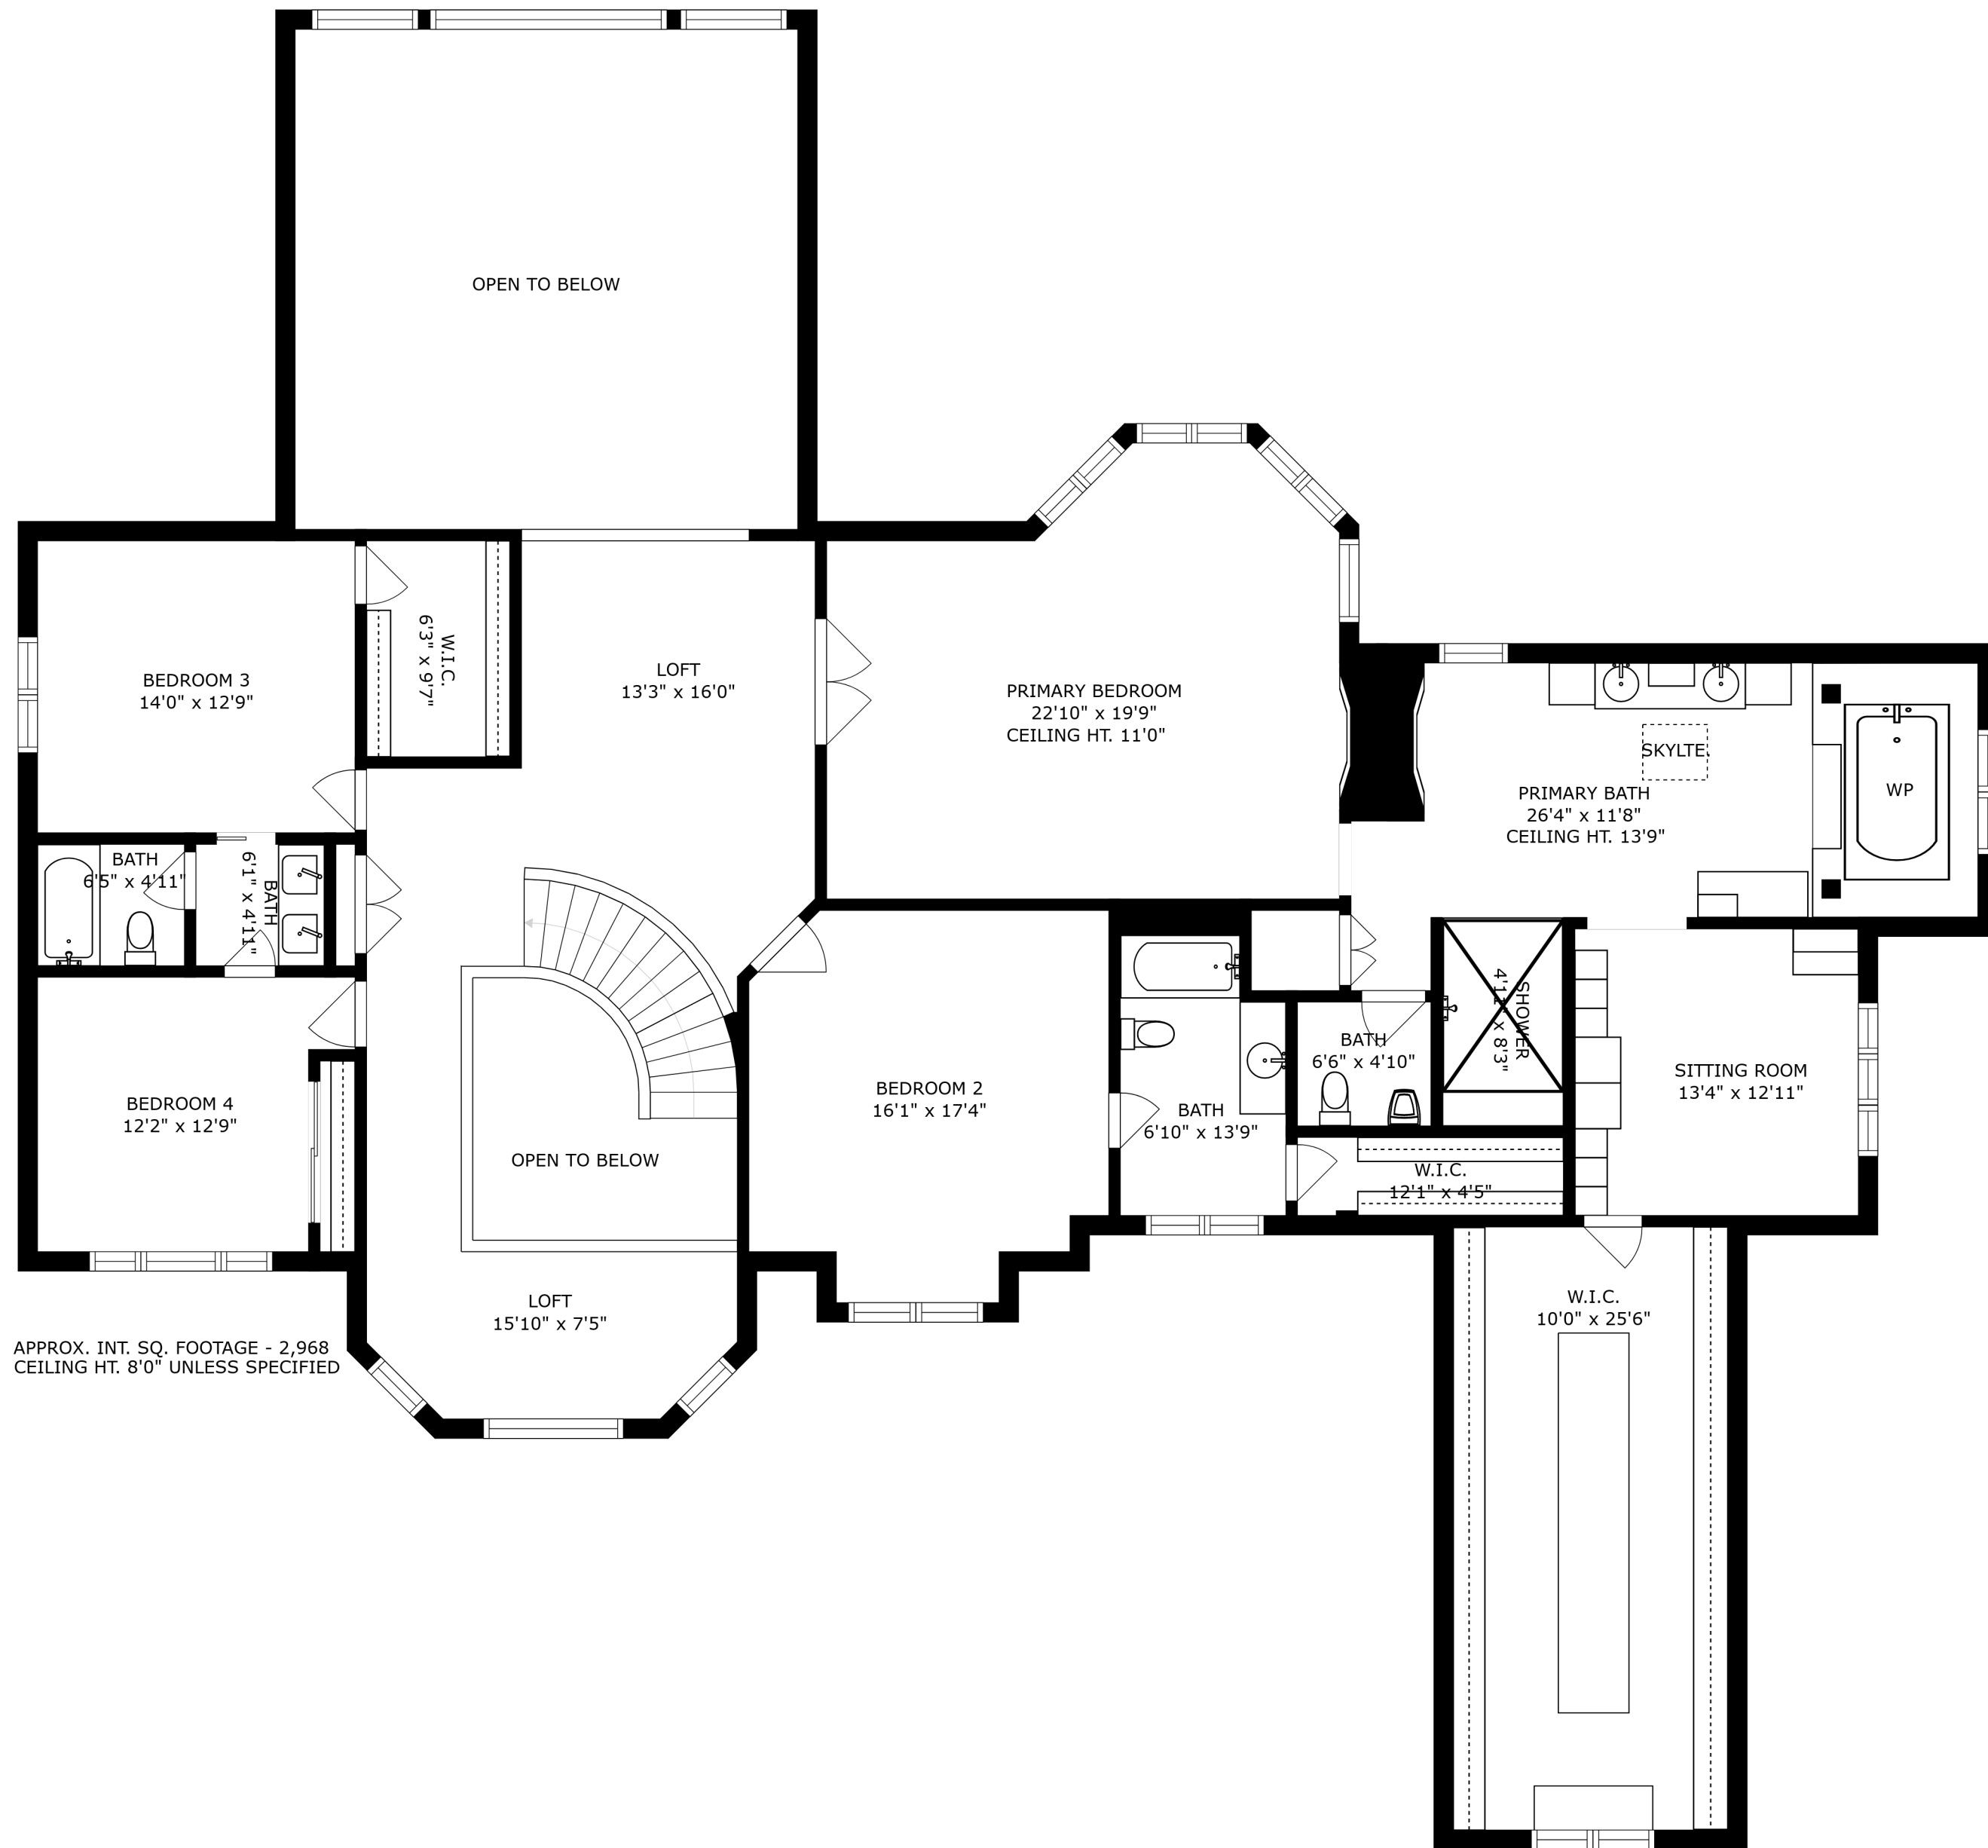

SIZES AND DIMENSIONS ARE APPROXIMATE, ACTUAL MAY VARY.

APPROX. INT. SQ. FOOTAGE - 2,968
 CEILING HT. 8'0" UNLESS SPECIFIED

SIZES AND DIMENSIONS ARE APPROXIMATE, ACTUAL MAY VARY.

SIZES AND DIMENSIONS ARE APPROXIMATE, ACTUAL MAY VARY.