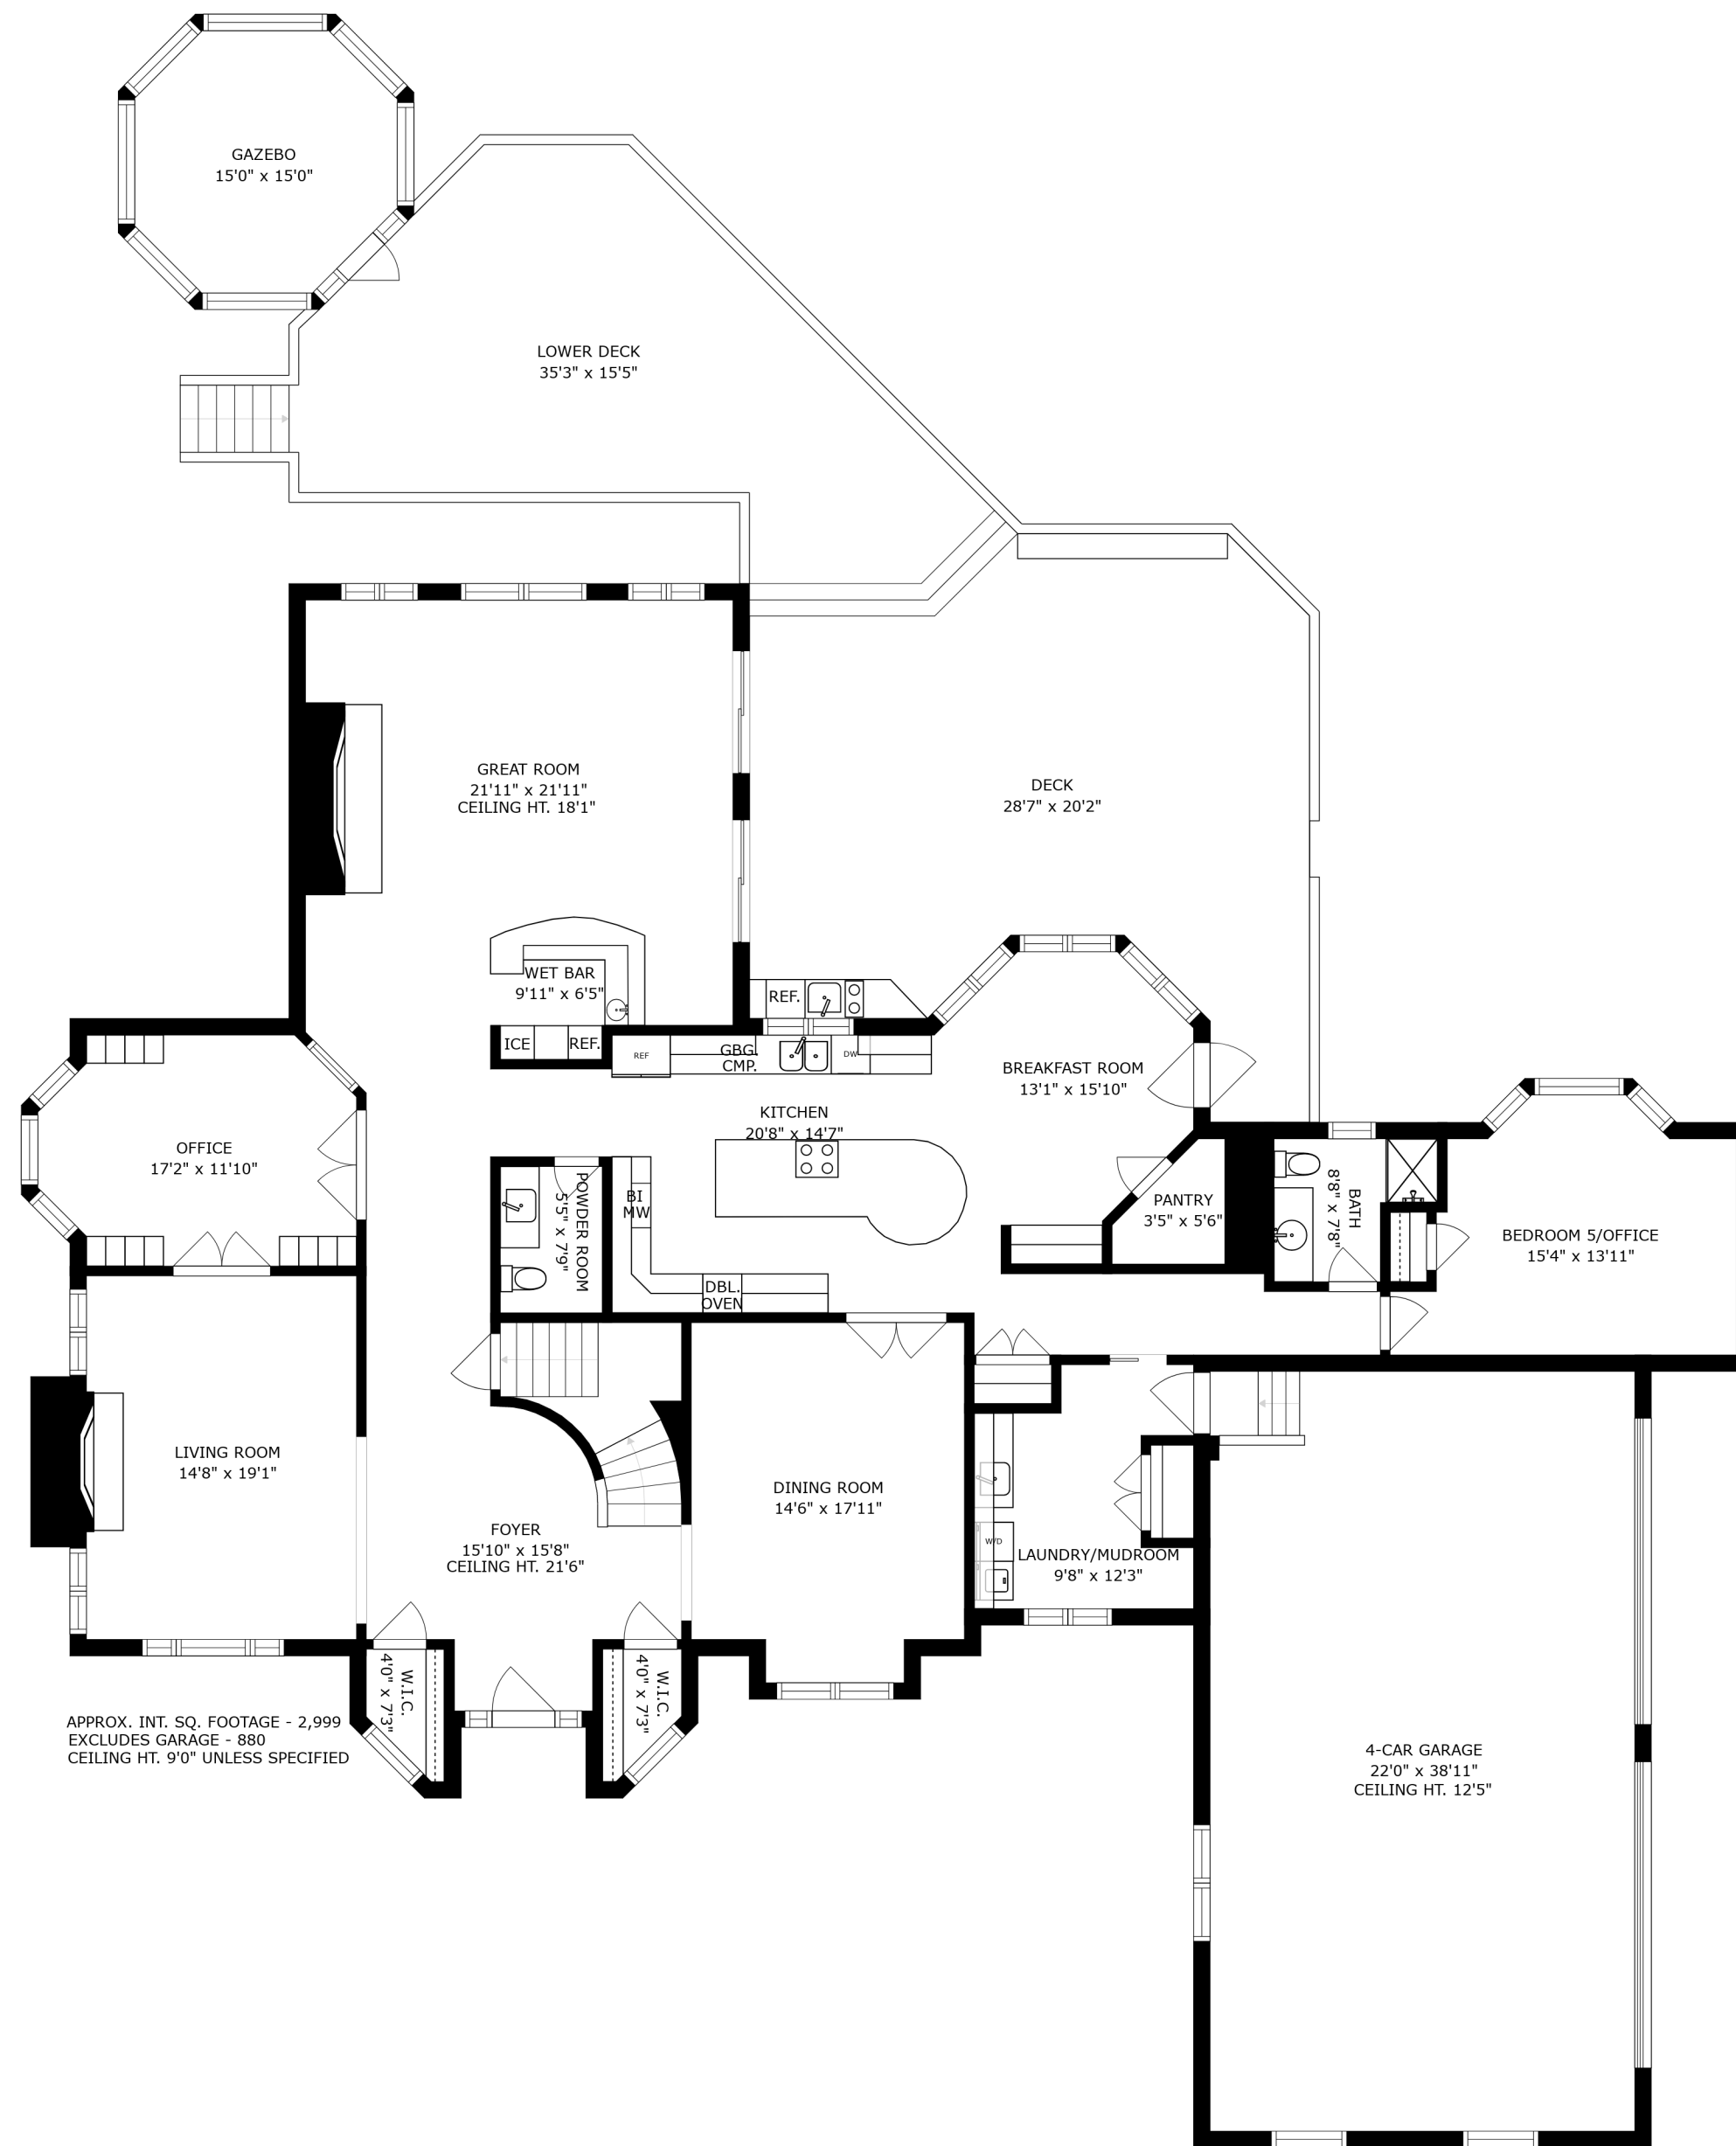

SIZES AND DIMENSIONS ARE APPROXIMATE, ACTUAL MAY VARY.

APPROX. INT. SQ. FOOTAGE - 2,968
 CEILING HT. 8'0" UNLESS SPECIFIED

SIZES AND DIMENSIONS ARE APPROXIMATE, ACTUAL MAY VARY.

SIZES AND DIMENSIONS ARE APPROXIMATE, ACTUAL MAY VARY.