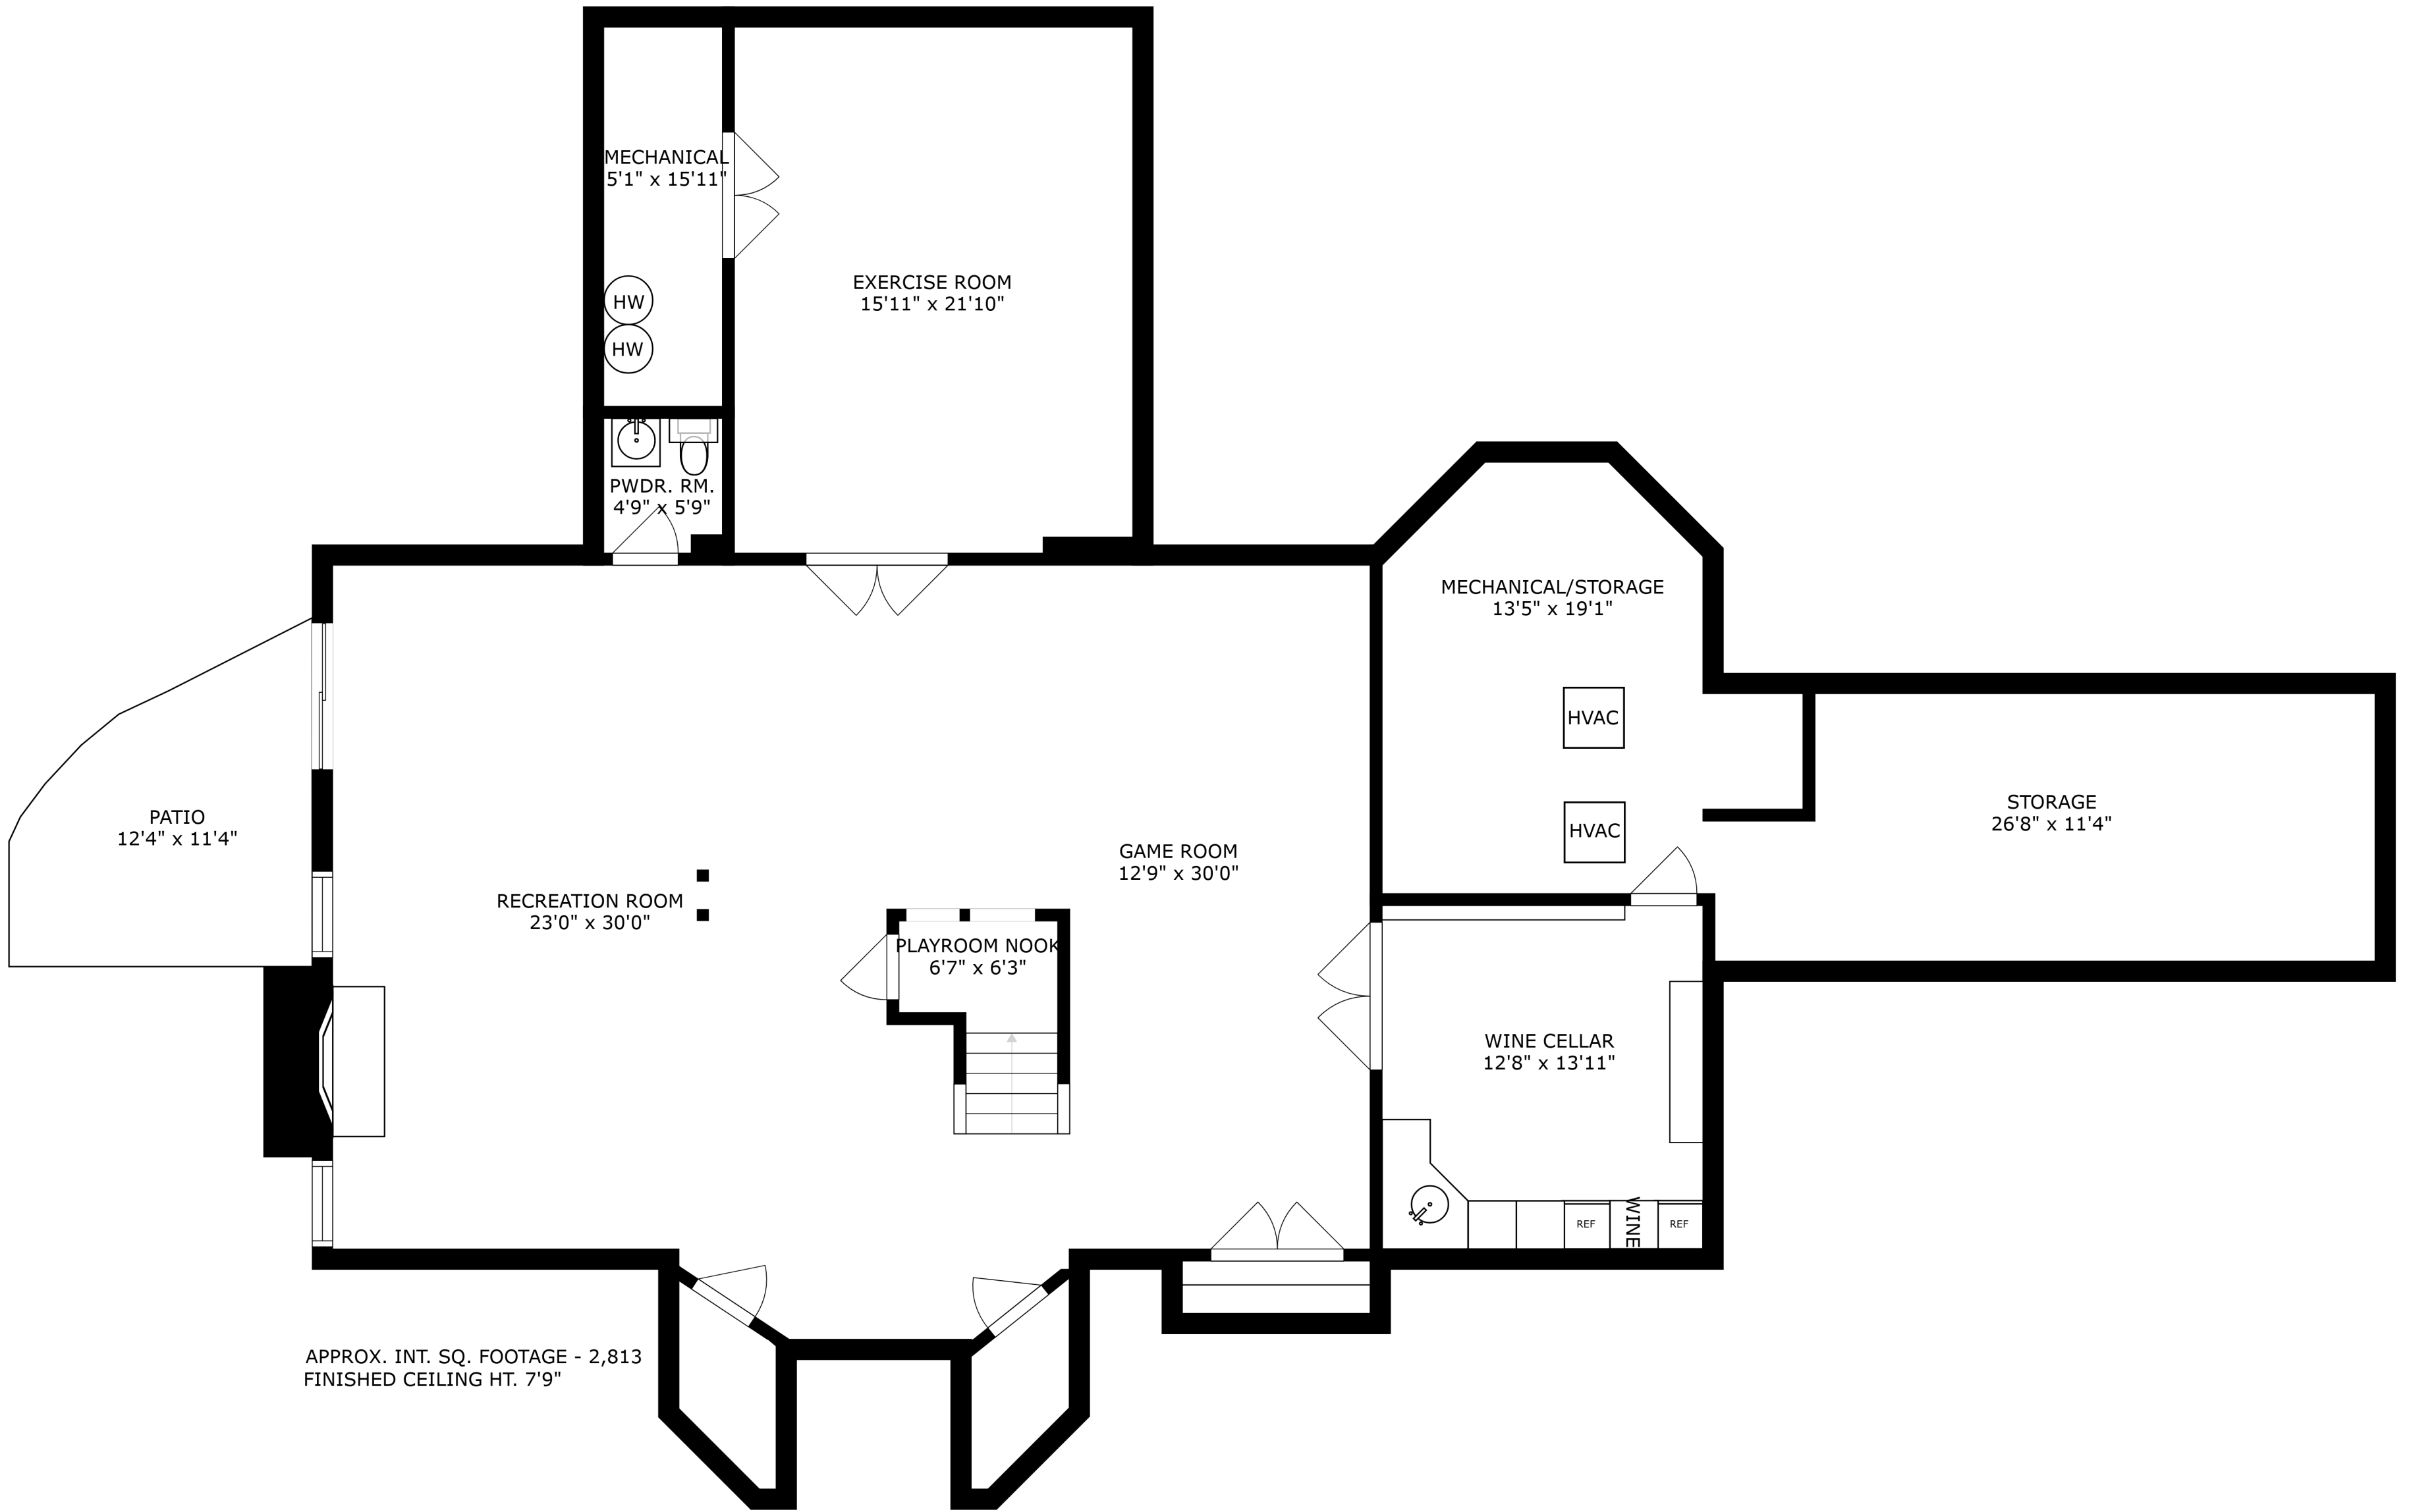

SIZES AND DIMENSIONS ARE APPROXIMATE, ACTUAL MAY VARY.

APPROX. INT. SQ. FOOTAGE - 2,968
 CEILING HT. 8'0" UNLESS SPECIFIED

SIZES AND DIMENSIONS ARE APPROXIMATE, ACTUAL MAY VARY.

SIZES AND DIMENSIONS ARE APPROXIMATE, ACTUAL MAY VARY.