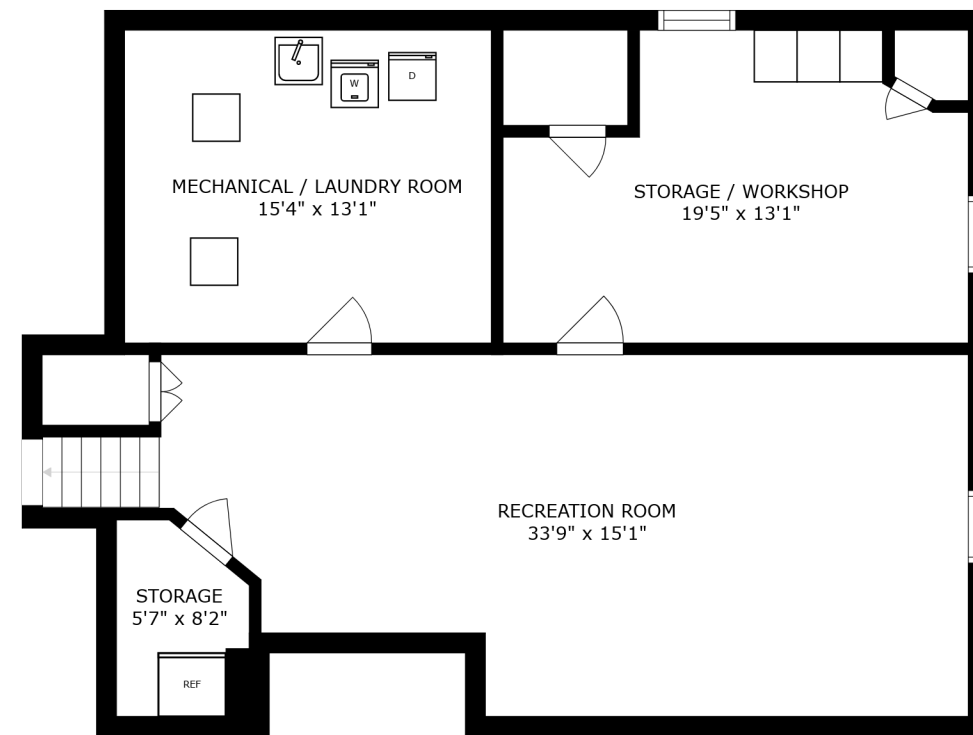

FLOOR 2

FLOOR 3

FLOOR 1

SIZES AND DIMENSIONS ARE APPROXIMATE, ACTUAL MAY VARY.

SIZES AND DIMENSIONS ARE APPROXIMATE, ACTUAL MAY VARY.

SIZES AND DIMENSIONS ARE APPROXIMATE, ACTUAL MAY VARY.

MECHANICAL / LAUNDRY ROOM  
15'4" x 13'1"

STORAGE / WORKSHOP  
19'5" x 13'1"

RECREATION ROOM  
33'9" x 15'1"

STORAGE  
5'7" x 8'2"

REF