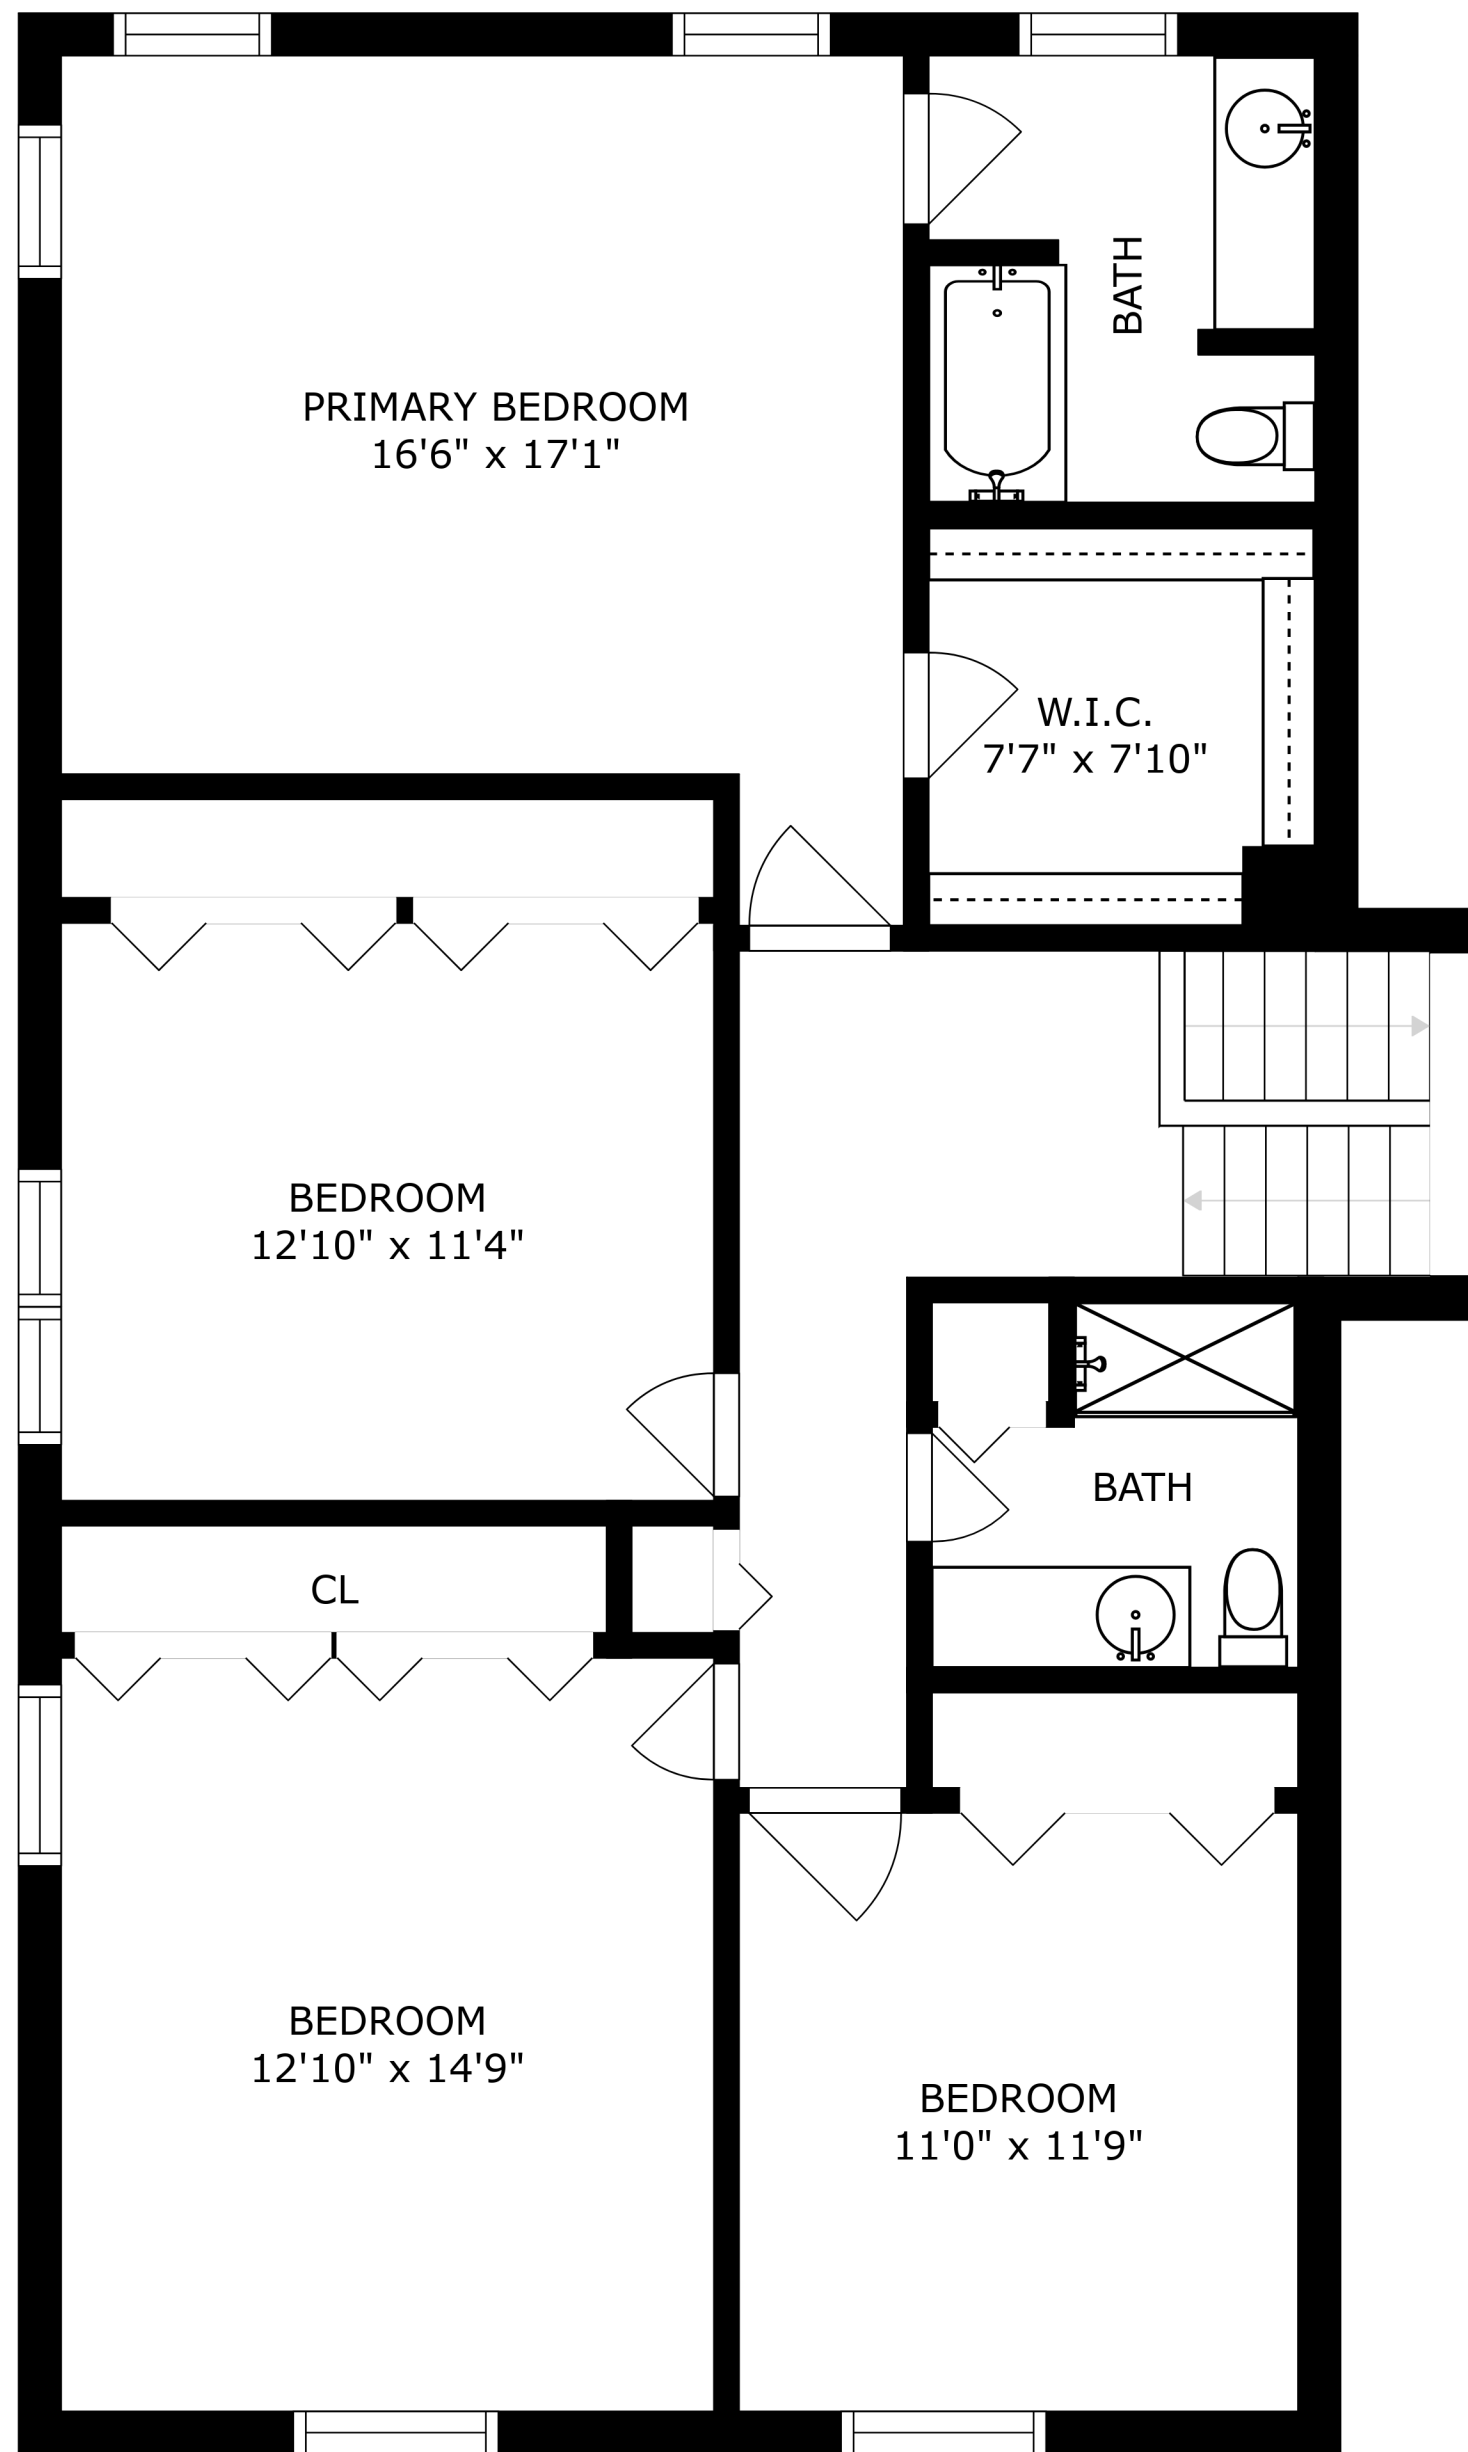

FLOOR 2

FLOOR 3

FLOOR 1

SIZES AND DIMENSIONS ARE APPROXIMATE, ACTUAL MAY VARY.

SIZES AND DIMENSIONS ARE APPROXIMATE, ACTUAL MAY VARY.

SIZES AND DIMENSIONS ARE APPROXIMATE, ACTUAL MAY VARY.

MECHANICAL / LAUNDRY ROOM  
15'4" x 13'1"

STORAGE / WORKSHOP  
19'5" x 13'1"

RECREATION ROOM  
33'9" x 15'1"

STORAGE  
5'7" x 8'2"

REF