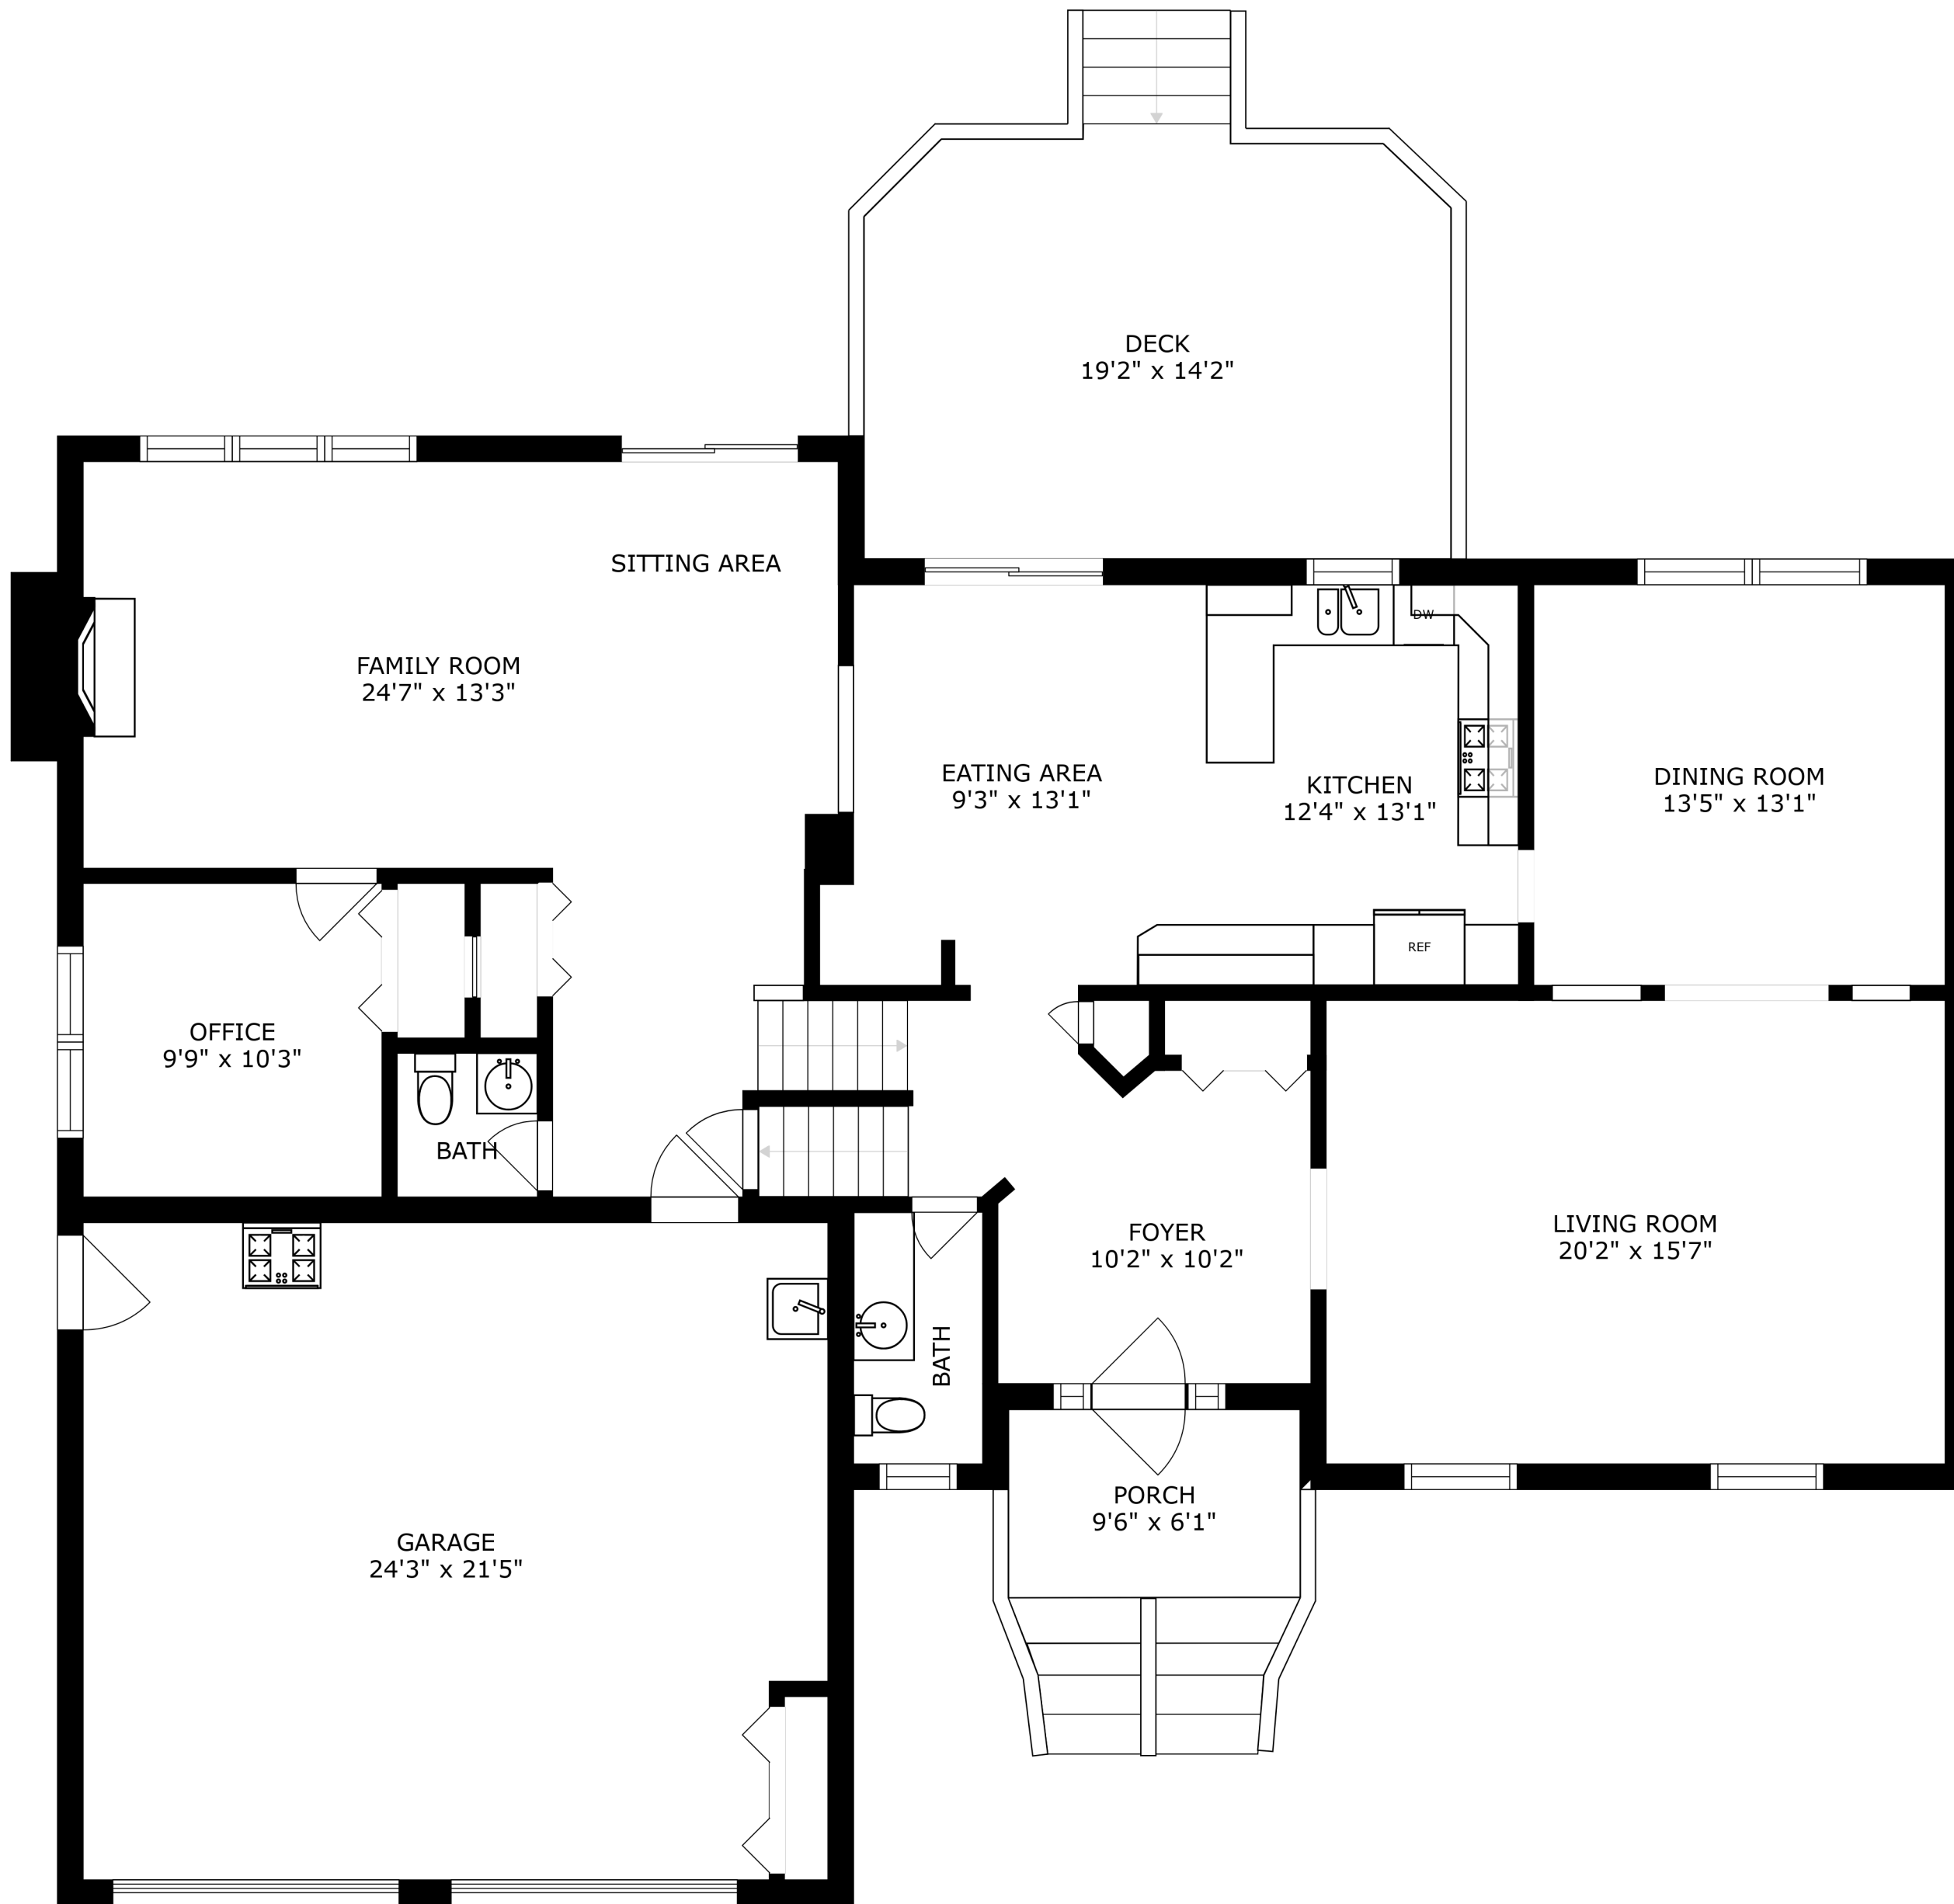

FLOOR 2

FLOOR 3

FLOOR 1

SIZES AND DIMENSIONS ARE APPROXIMATE, ACTUAL MAY VARY.

SIZES AND DIMENSIONS ARE APPROXIMATE, ACTUAL MAY VARY.

SIZES AND DIMENSIONS ARE APPROXIMATE, ACTUAL MAY VARY.

MECHANICAL / LAUNDRY ROOM  
15'4" x 13'1"

STORAGE / WORKSHOP  
19'5" x 13'1"

RECREATION ROOM  
33'9" x 15'1"

STORAGE  
5'7" x 8'2"

REF