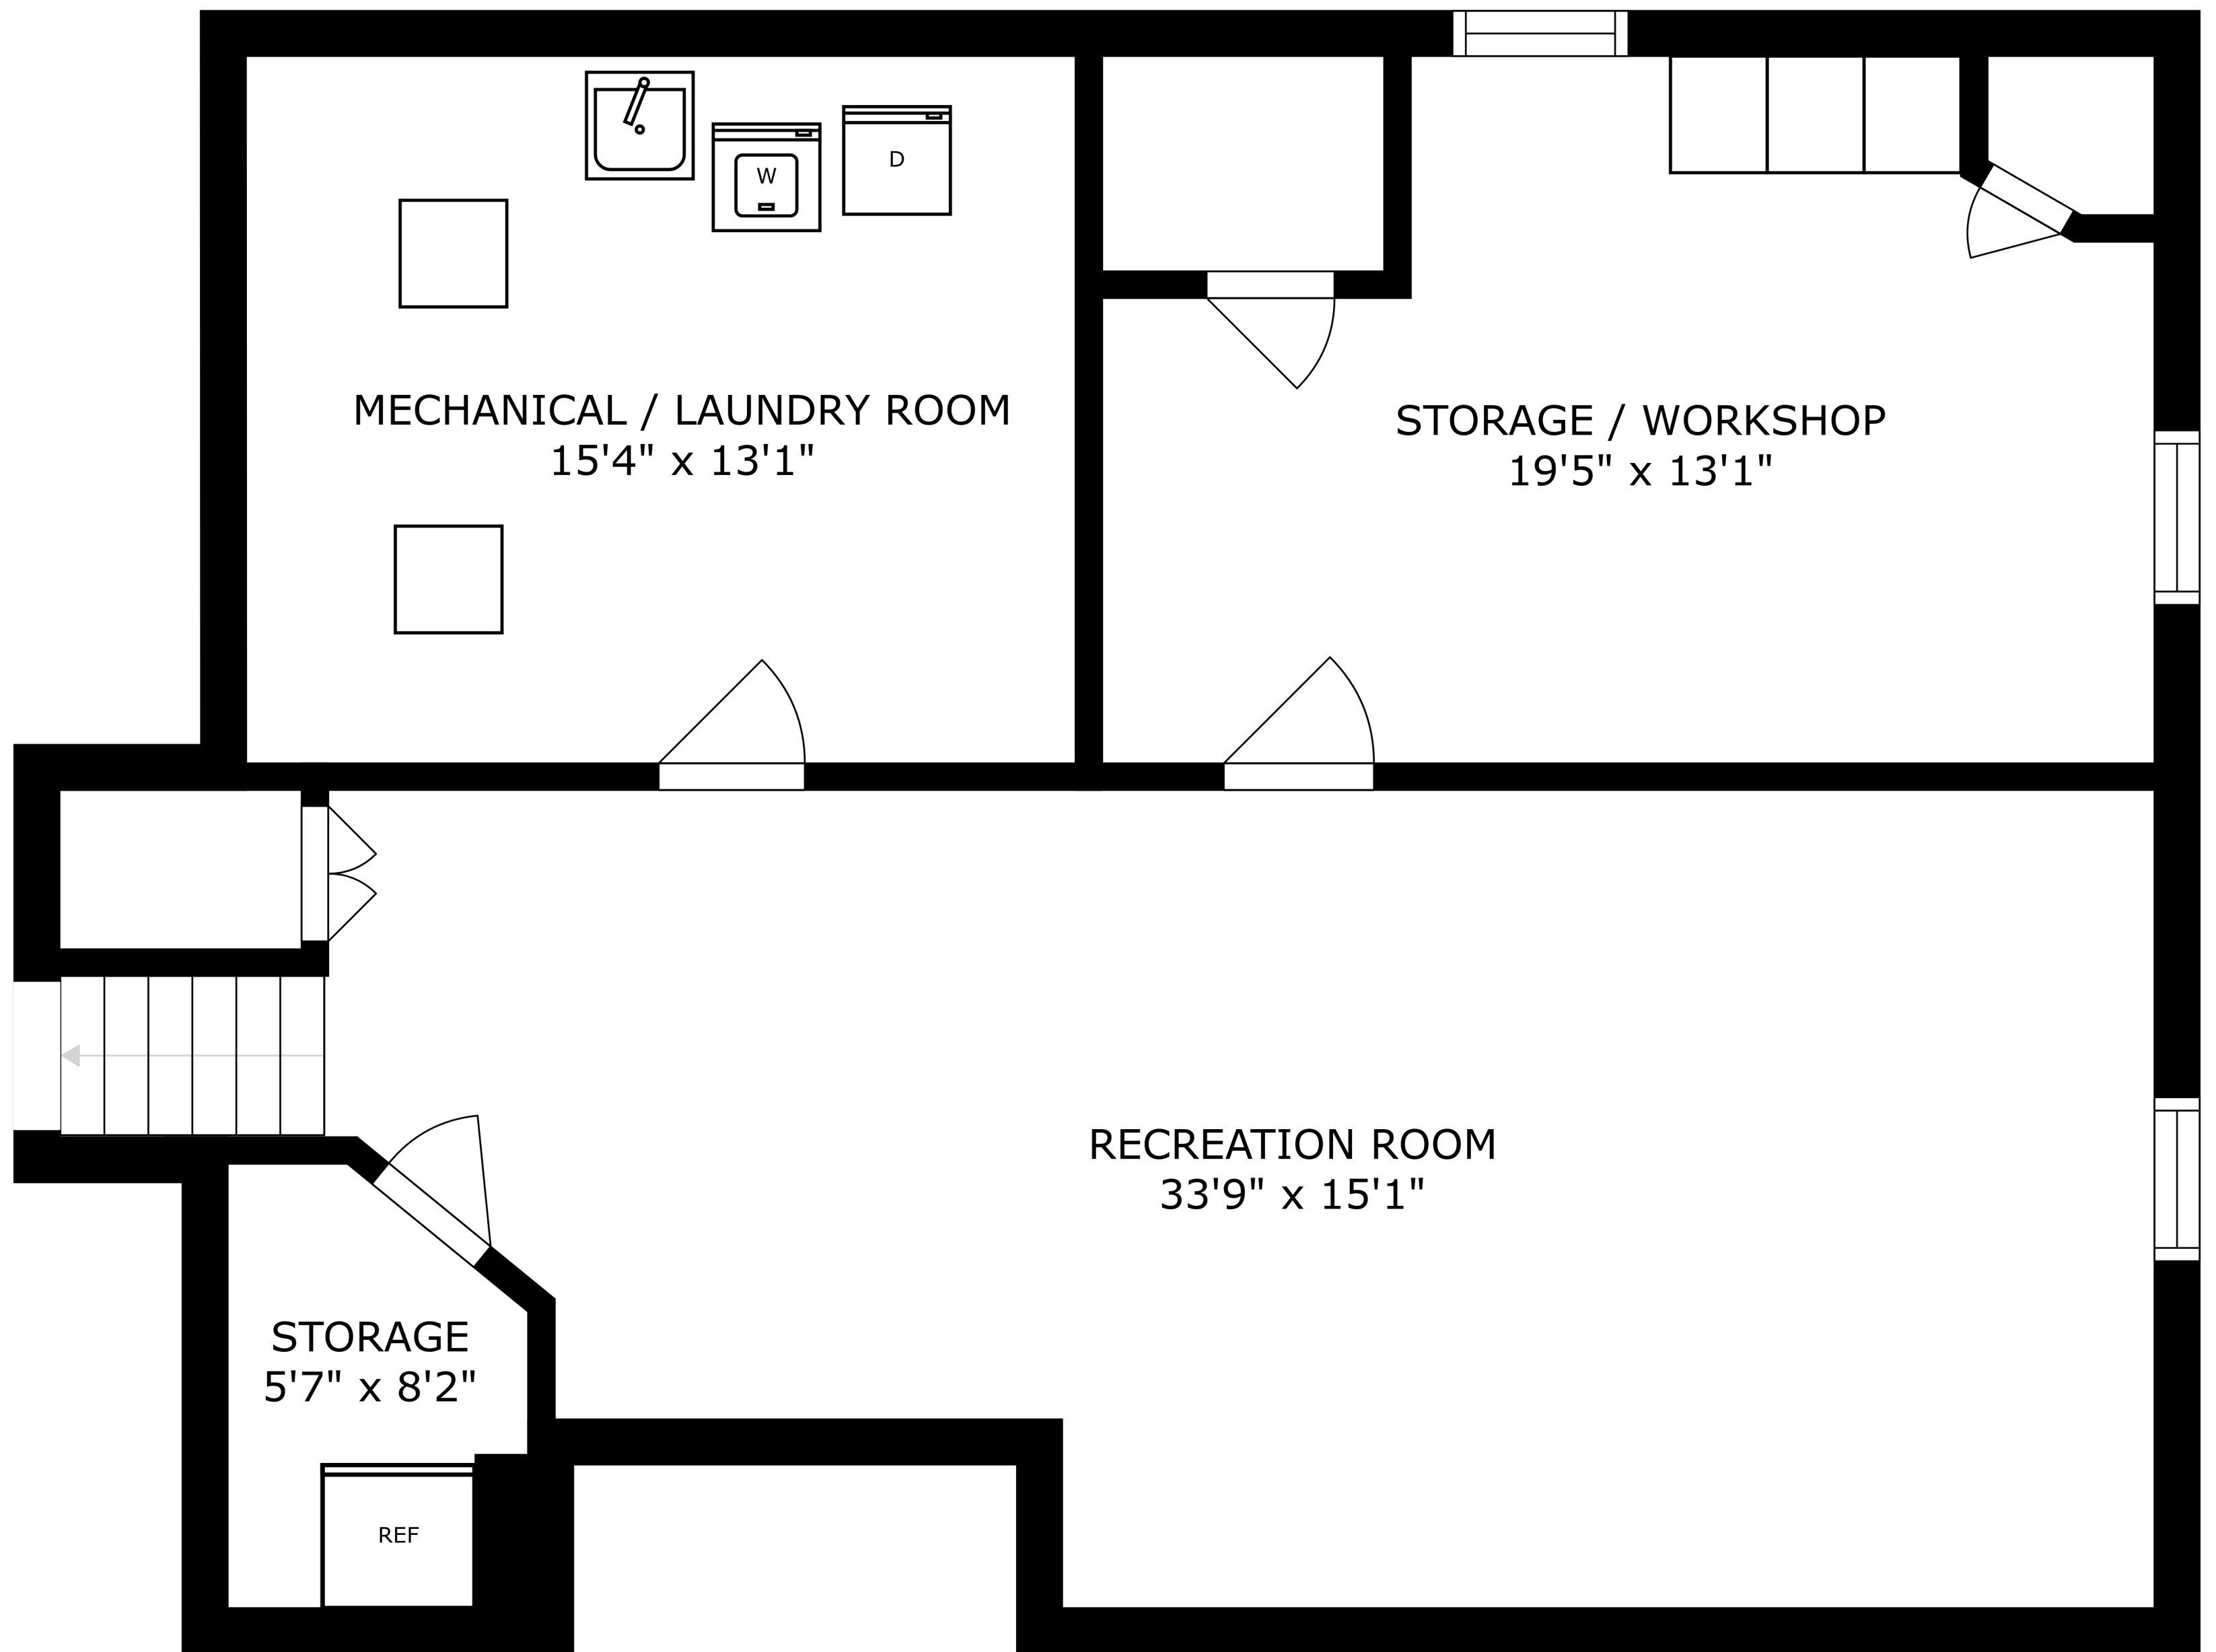

FLOOR 2

FLOOR 3

FLOOR 1

SIZES AND DIMENSIONS ARE APPROXIMATE, ACTUAL MAY VARY.

SIZES AND DIMENSIONS ARE APPROXIMATE, ACTUAL MAY VARY.

SIZES AND DIMENSIONS ARE APPROXIMATE, ACTUAL MAY VARY.

MECHANICAL / LAUNDRY ROOM  
15'4" x 13'1"

STORAGE / WORKSHOP  
19'5" x 13'1"

RECREATION ROOM  
33'9" x 15'1"

STORAGE  
5'7" x 8'2"

REF