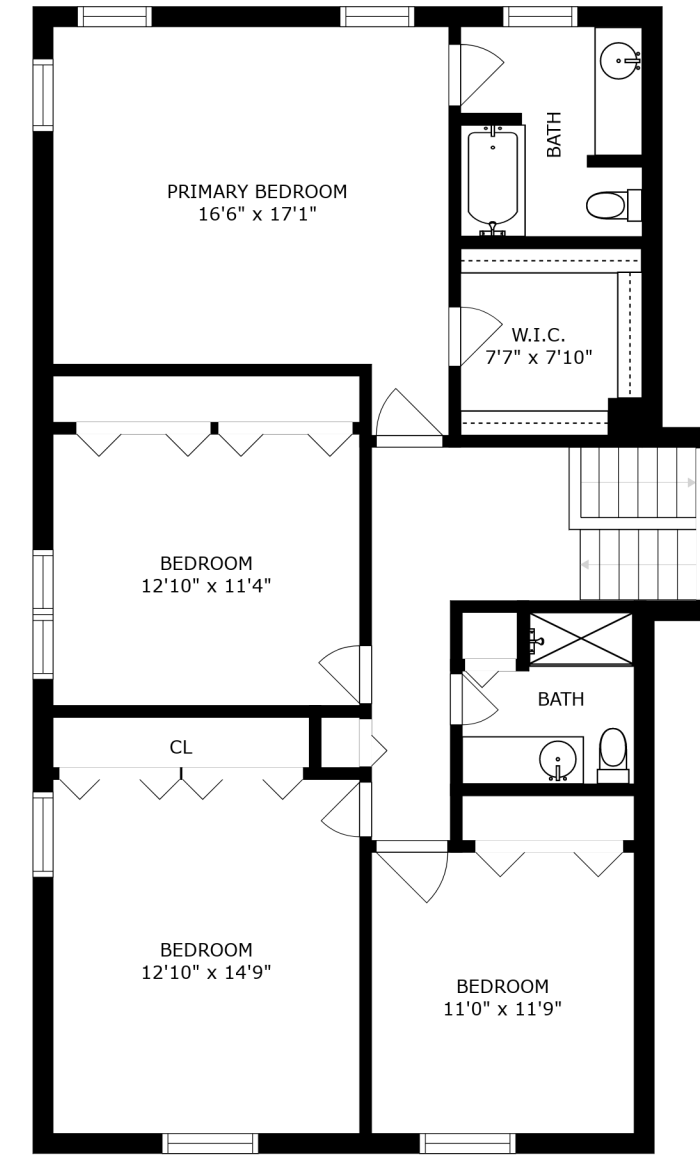

FLOOR 2

FLOOR 3

FLOOR 1

SIZES AND DIMENSIONS ARE APPROXIMATE, ACTUAL MAY VARY.

SIZES AND DIMENSIONS ARE APPROXIMATE, ACTUAL MAY VARY.

SIZES AND DIMENSIONS ARE APPROXIMATE, ACTUAL MAY VARY.

MECHANICAL / LAUNDRY ROOM  
15'4" x 13'1"

STORAGE / WORKSHOP  
19'5" x 13'1"

RECREATION ROOM  
33'9" x 15'1"

STORAGE  
5'7" x 8'2"

REF