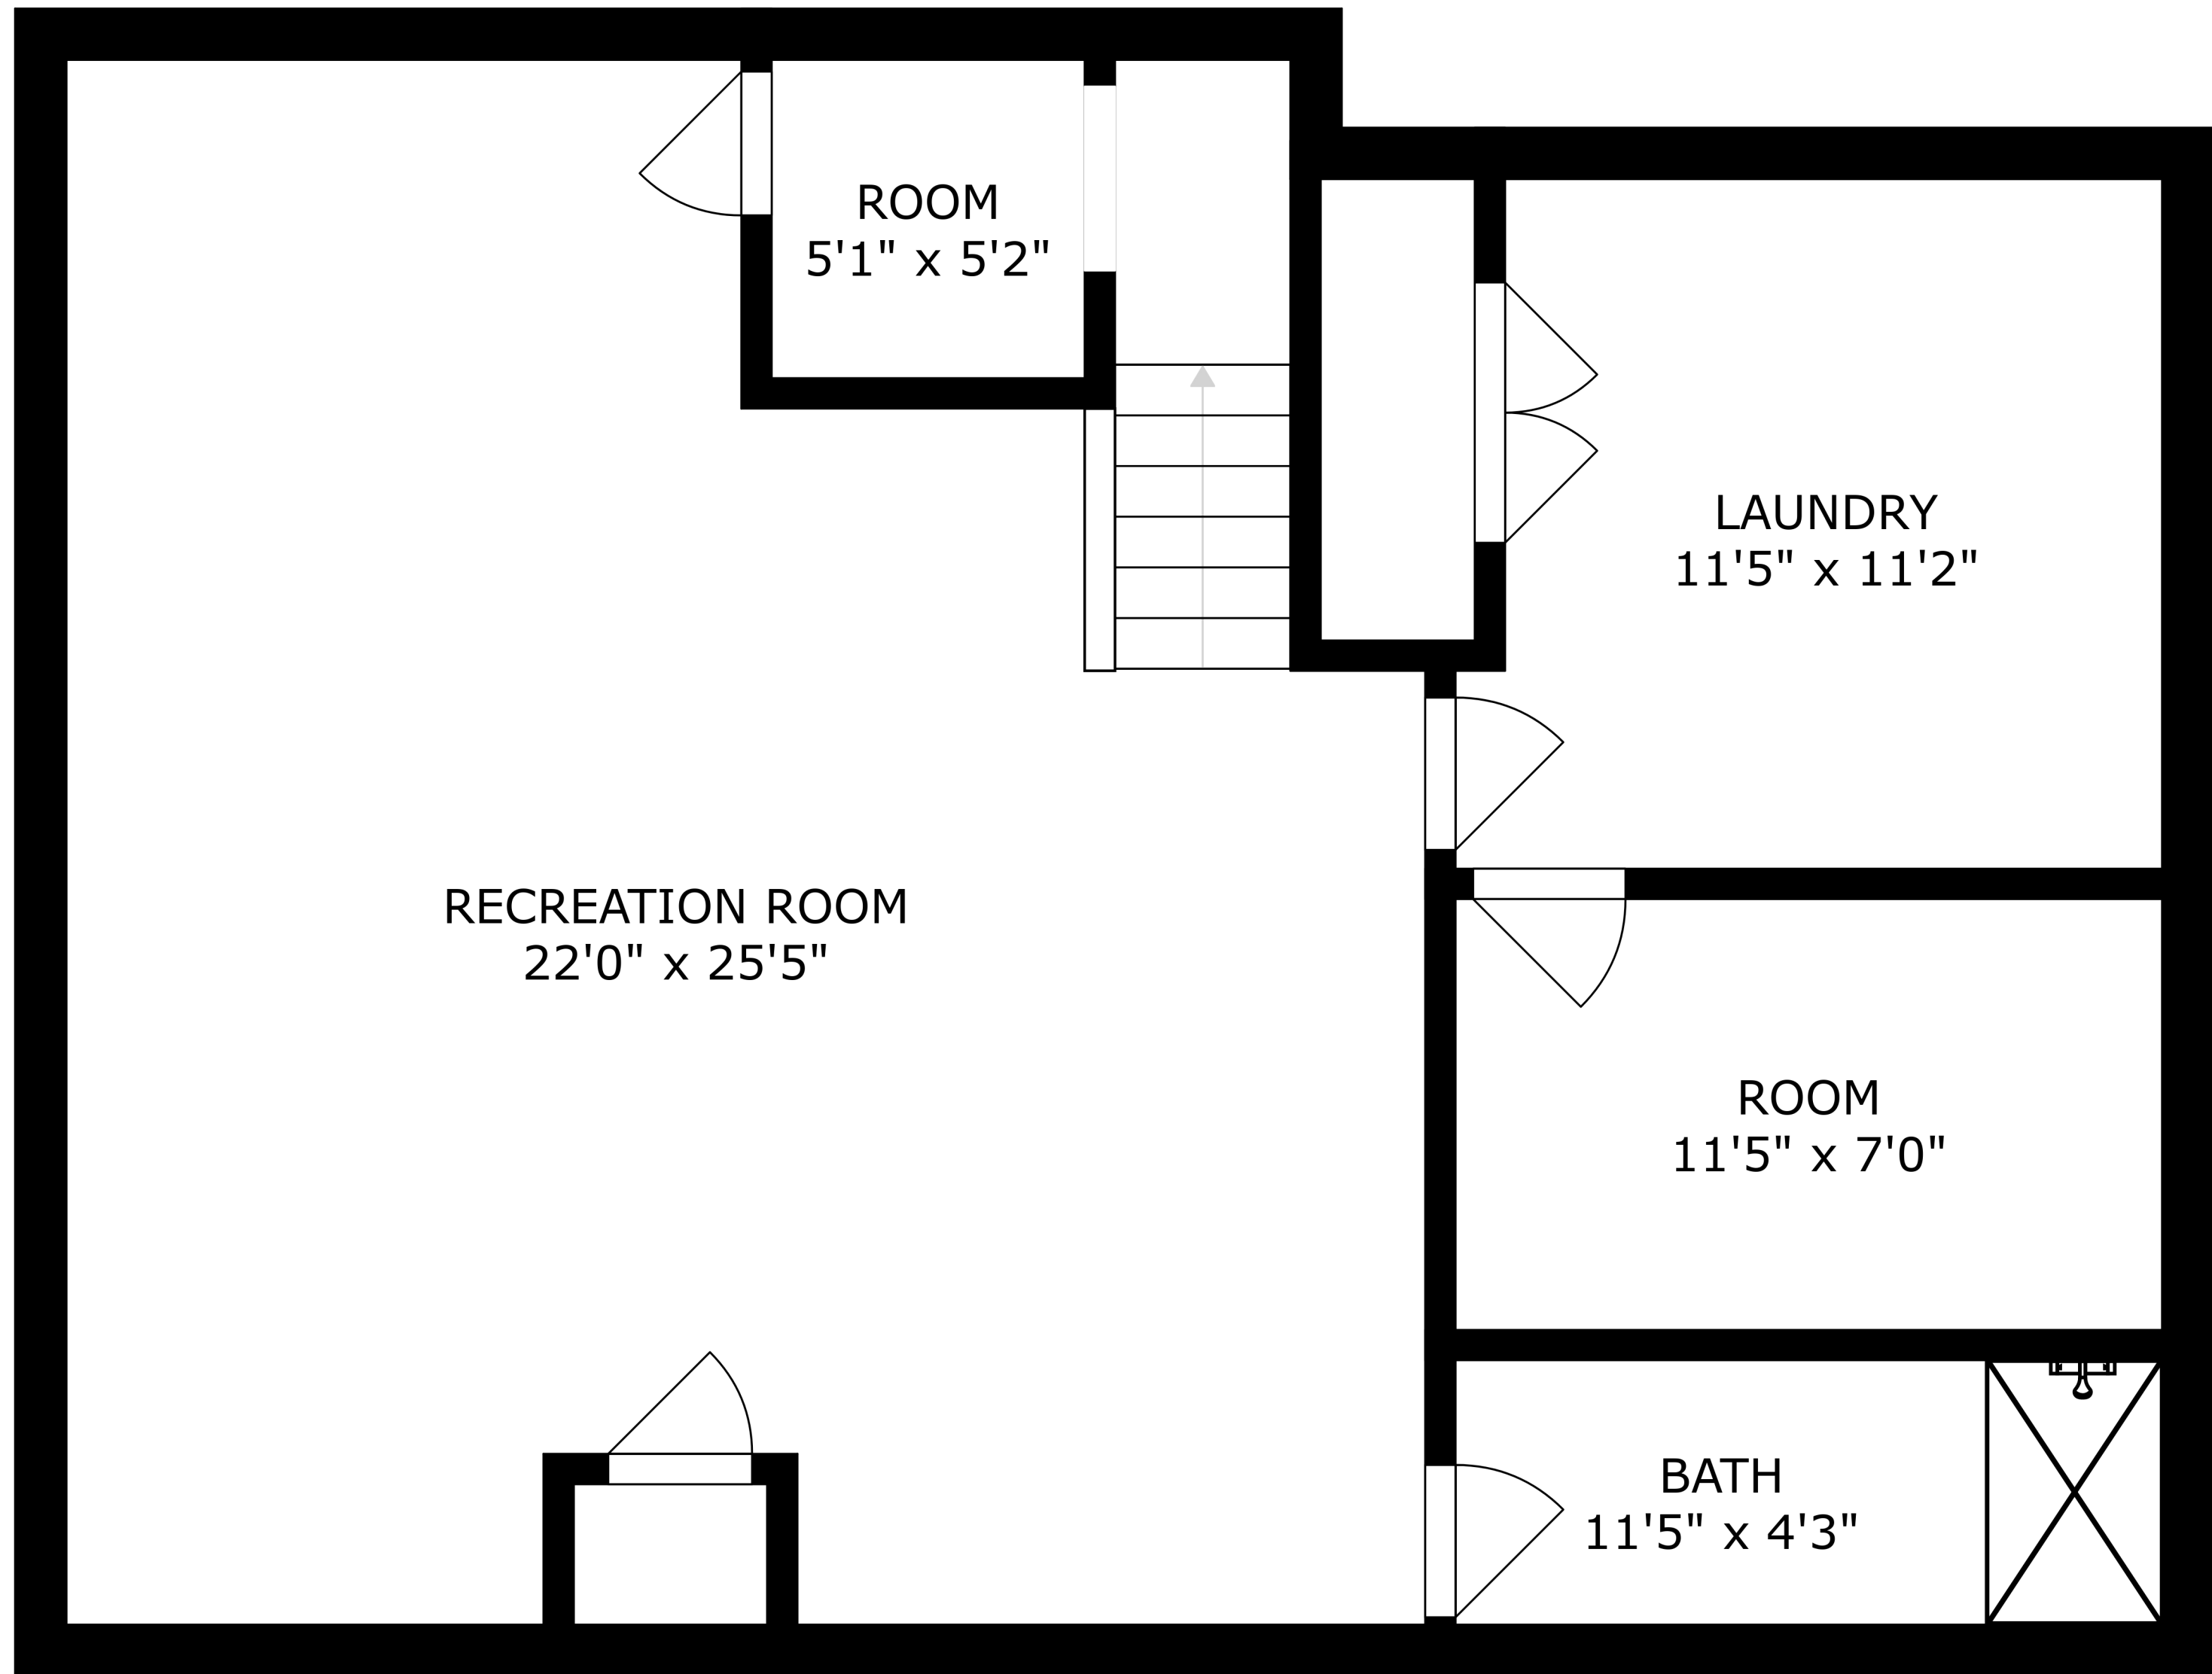

FLOOR 1

FLOOR 2

SIZES AND DIMENSIONS ARE APPROXIMATE, ACTUAL MAY VARY.

SIZES AND DIMENSIONS ARE APPROXIMATE, ACTUAL MAY VARY.

RECREATION ROOM
22'0" x 25'5"

ROOM
5'1" x 5'2"

LAUNDRY
11'5" x 11'2"

ROOM
11'5" x 7'0"

BATH
11'5" x 4'3"

SIZES AND DIMENSIONS ARE APPROXIMATE, ACTUAL MAY VARY.