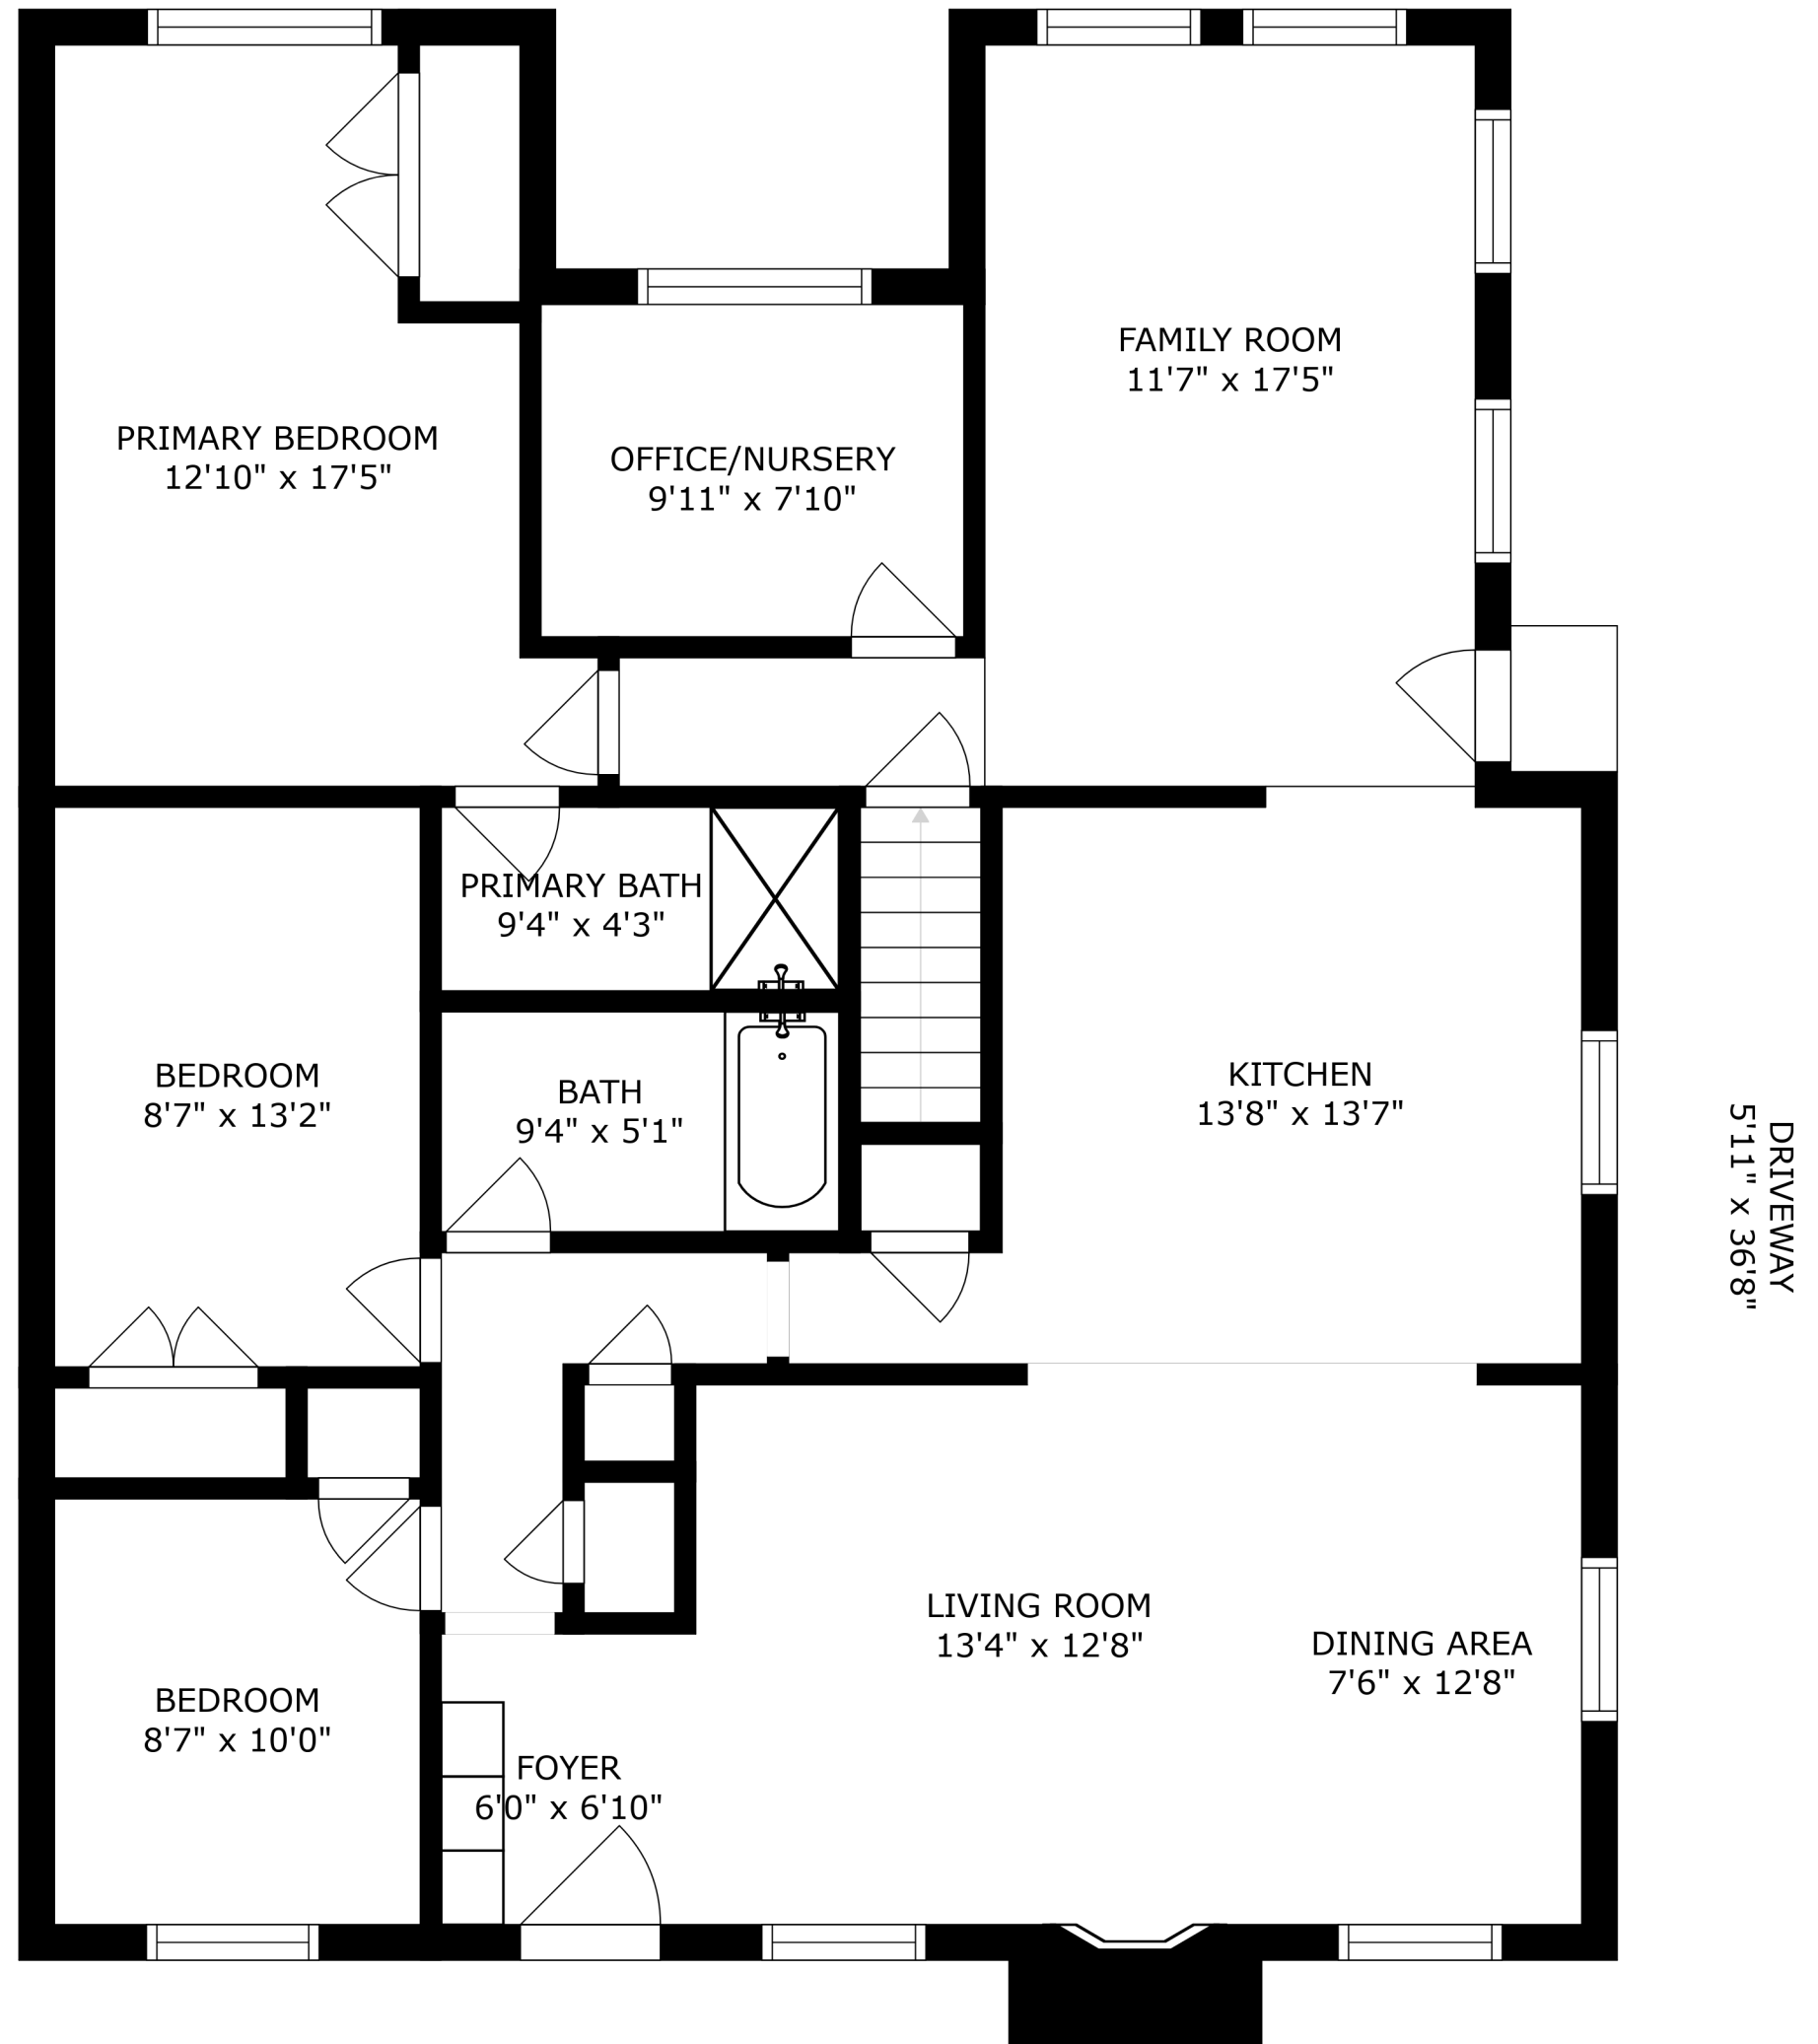

FLOOR 1

FLOOR 2

SIZES AND DIMENSIONS ARE APPROXIMATE, ACTUAL MAY VARY.

SIZES AND DIMENSIONS ARE APPROXIMATE, ACTUAL MAY VARY.

RECREATION ROOM
22'0" x 25'5"

ROOM
5'1" x 5'2"

LAUNDRY
11'5" x 11'2"

ROOM
11'5" x 7'0"

BATH
11'5" x 4'3"

SIZES AND DIMENSIONS ARE APPROXIMATE, ACTUAL MAY VARY.