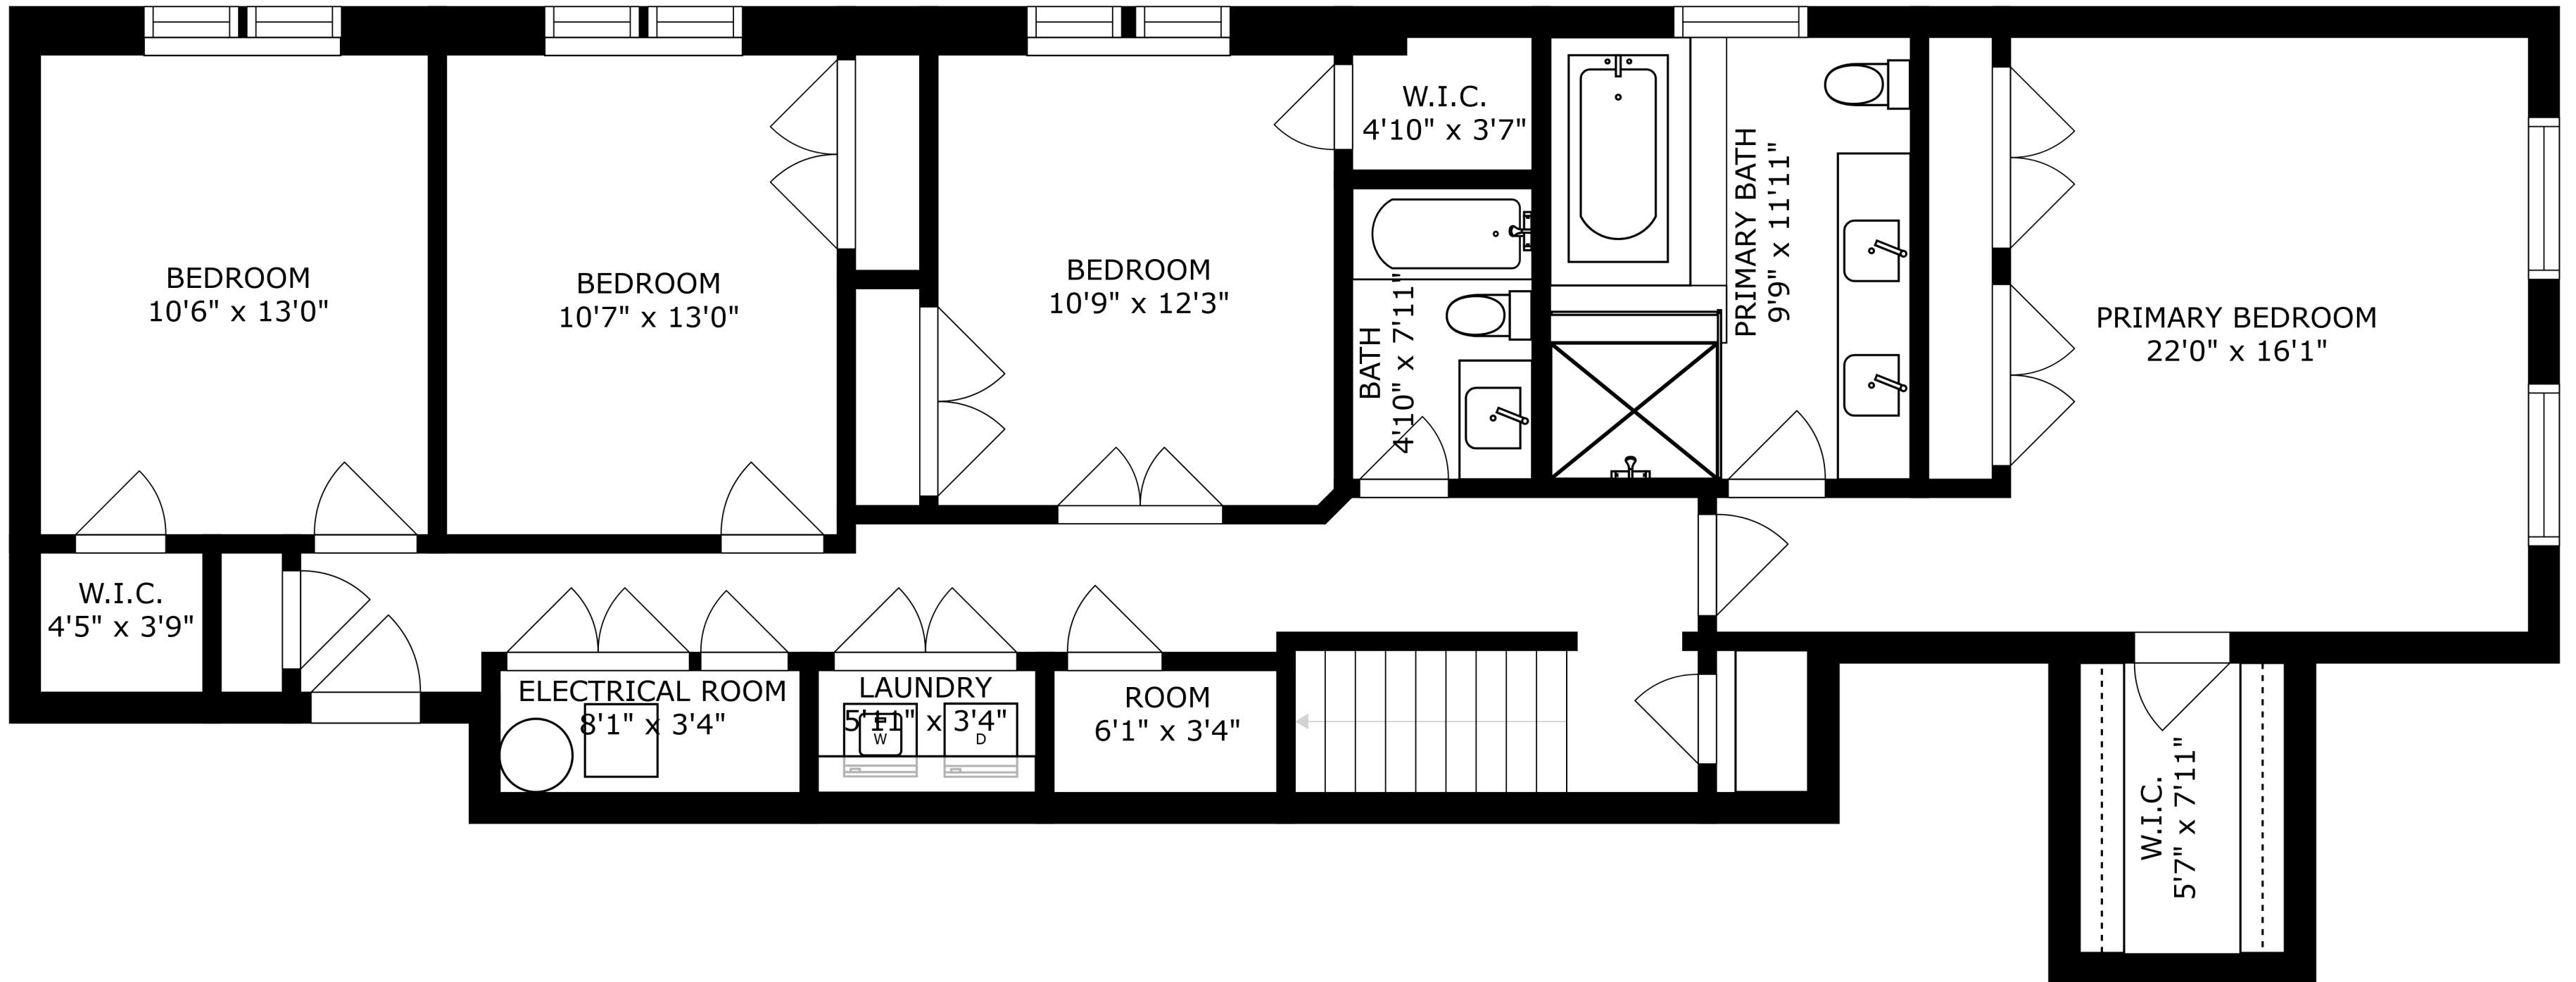

FLOOR 3

FLOOR 2

FLOOR 1

SIZES AND DIMENSIONS ARE APPROXIMATE, ACTUAL MAY VARY.

ROOF DECK
20'4" x 20'5"

SIZES AND DIMENSIONS ARE APPROXIMATE, ACTUAL MAY VARY.

SIZES AND DIMENSIONS ARE APPROXIMATE, ACTUAL MAY VARY.