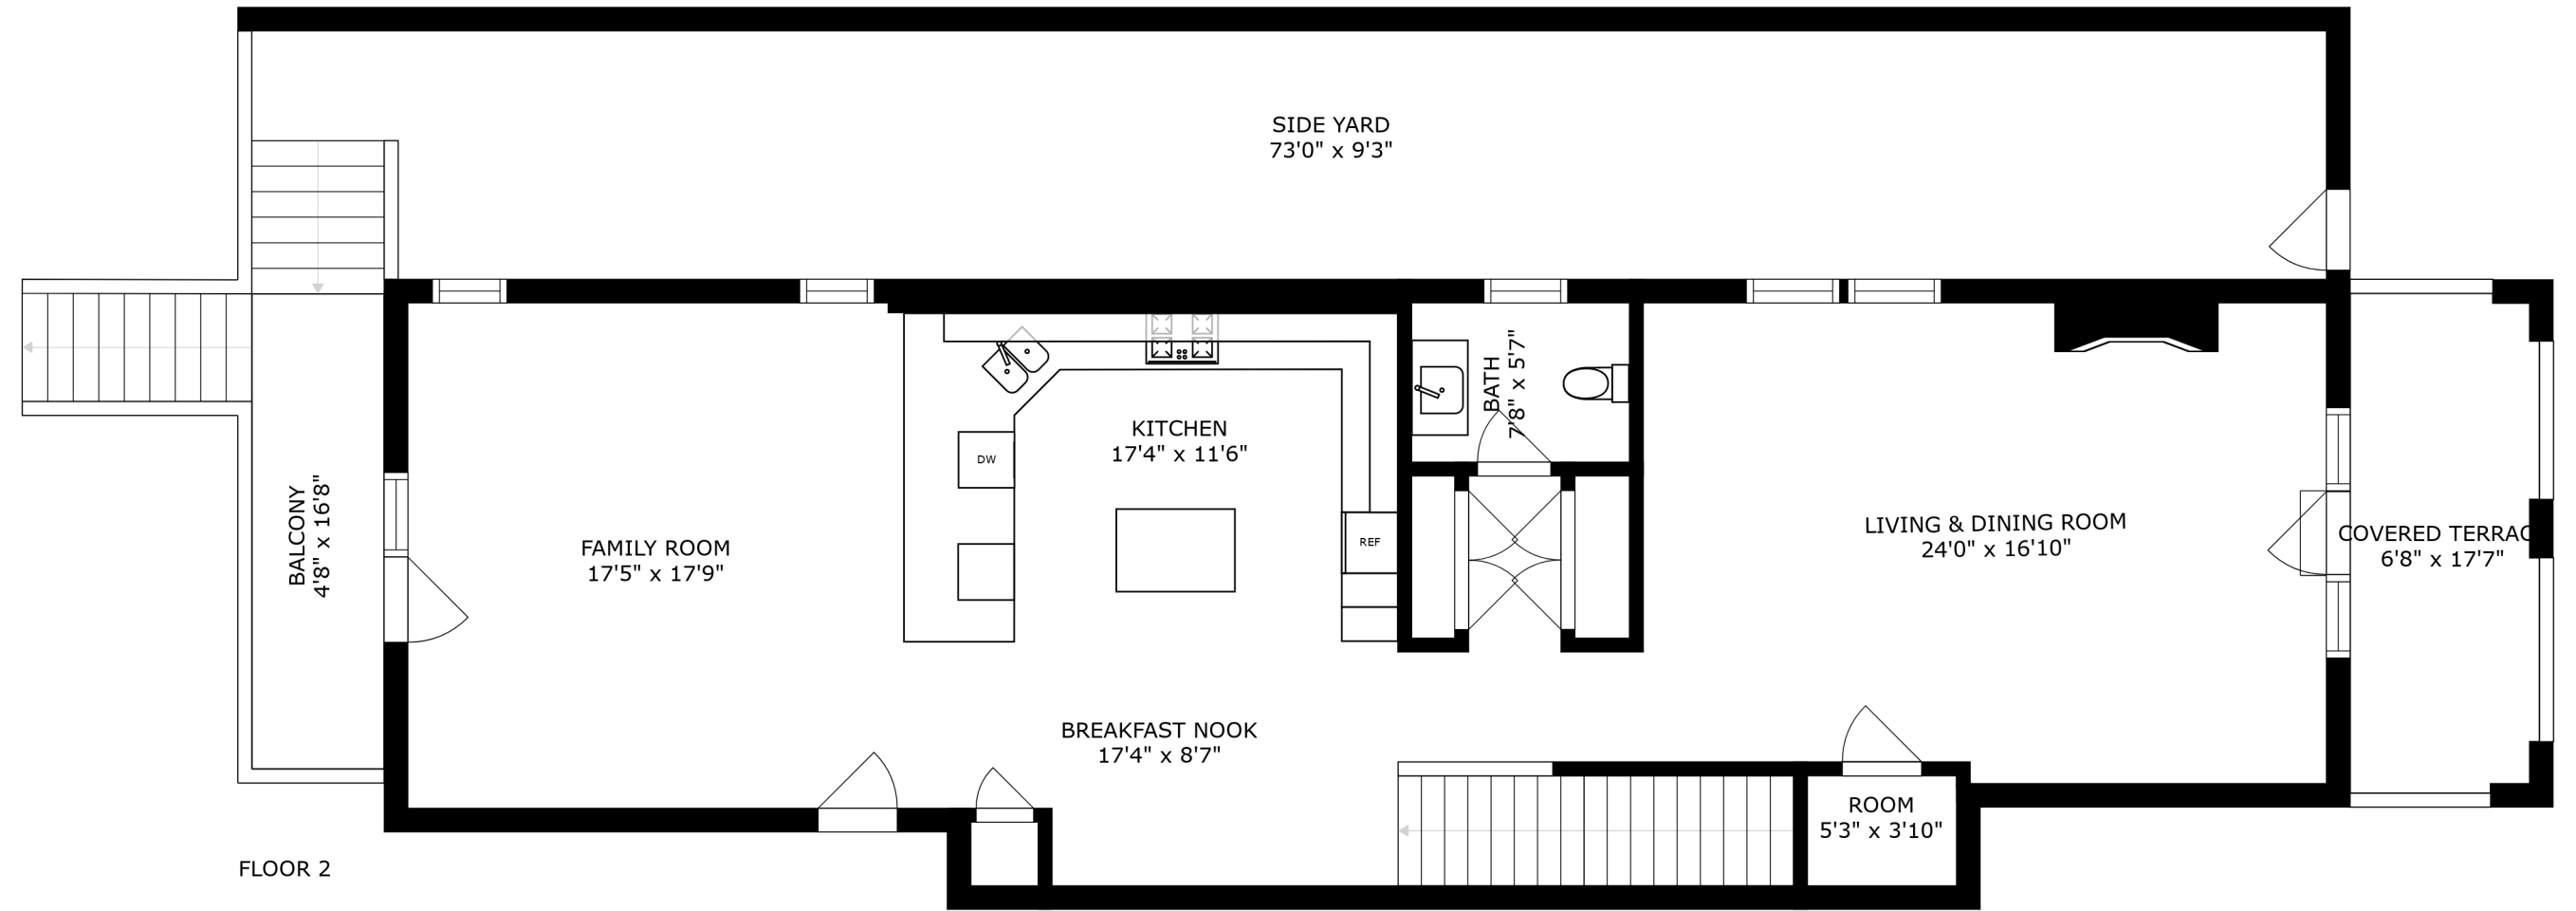

FLOOR 3

FLOOR 2

FLOOR 1

SIZES AND DIMENSIONS ARE APPROXIMATE, ACTUAL MAY VARY.

ROOF DECK
20'4" x 20'5"

SIZES AND DIMENSIONS ARE APPROXIMATE, ACTUAL MAY VARY.

SIZES AND DIMENSIONS ARE APPROXIMATE, ACTUAL MAY VARY.