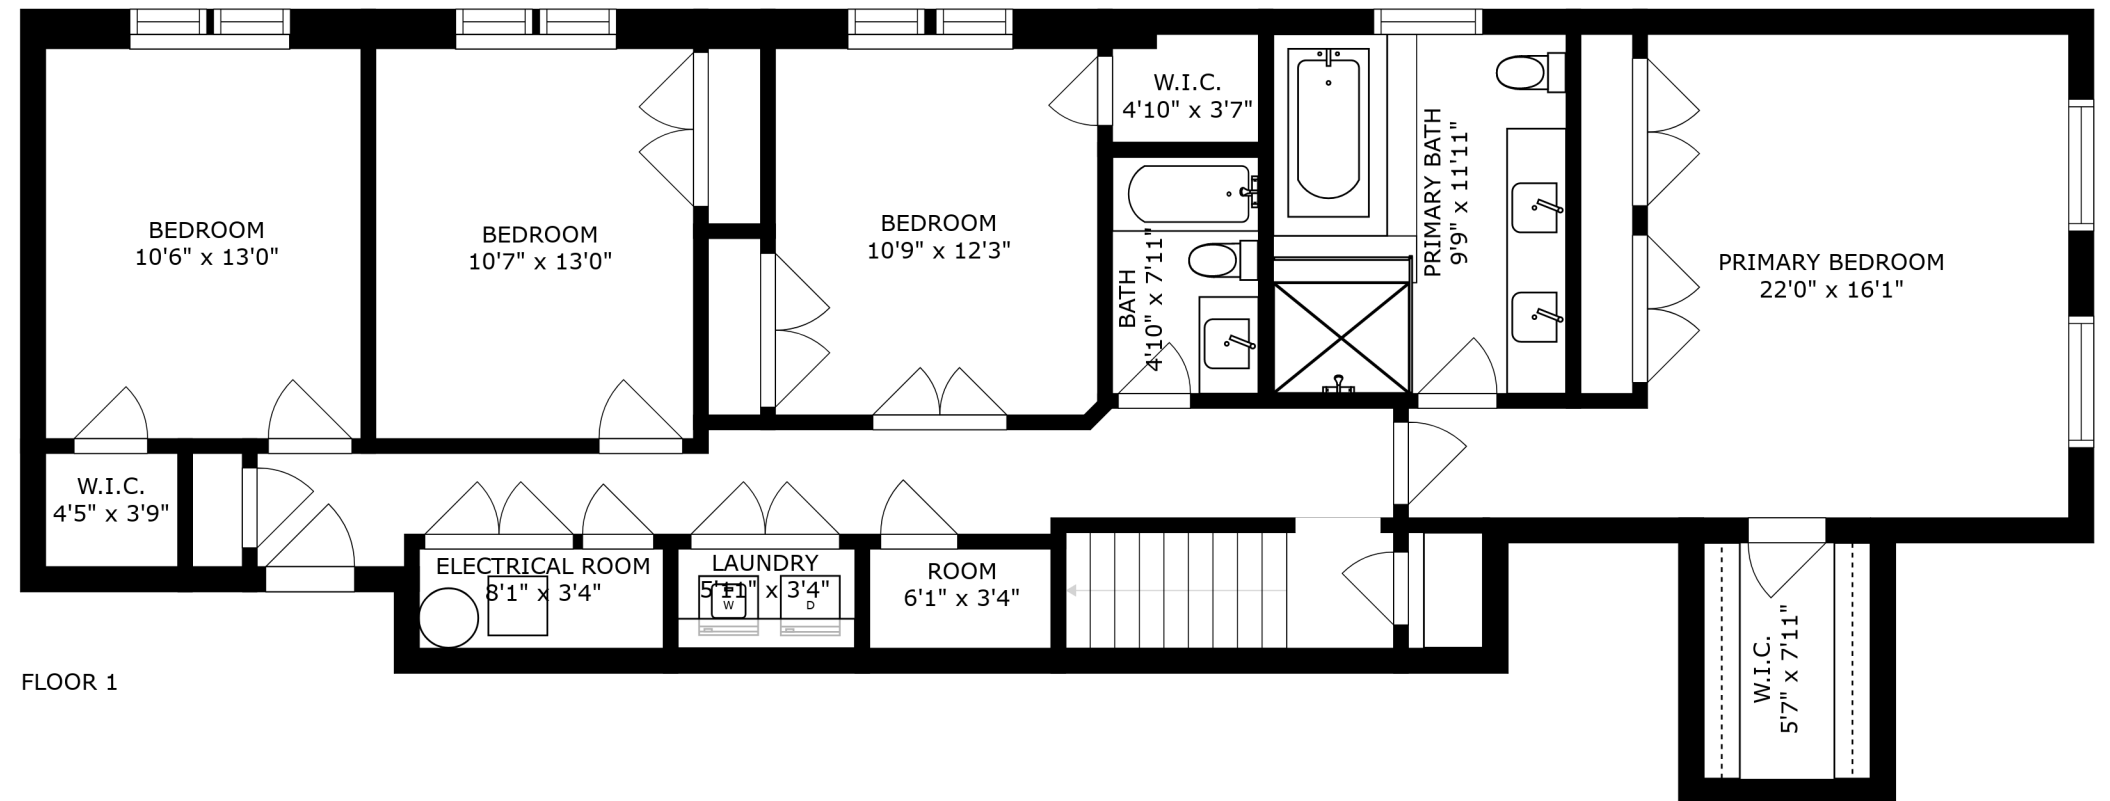

FLOOR 3

FLOOR 2

FLOOR 1

SIZES AND DIMENSIONS ARE APPROXIMATE, ACTUAL MAY VARY.

ROOF DECK
20'4" x 20'5"

SIZES AND DIMENSIONS ARE APPROXIMATE, ACTUAL MAY VARY.

SIZES AND DIMENSIONS ARE APPROXIMATE, ACTUAL MAY VARY.