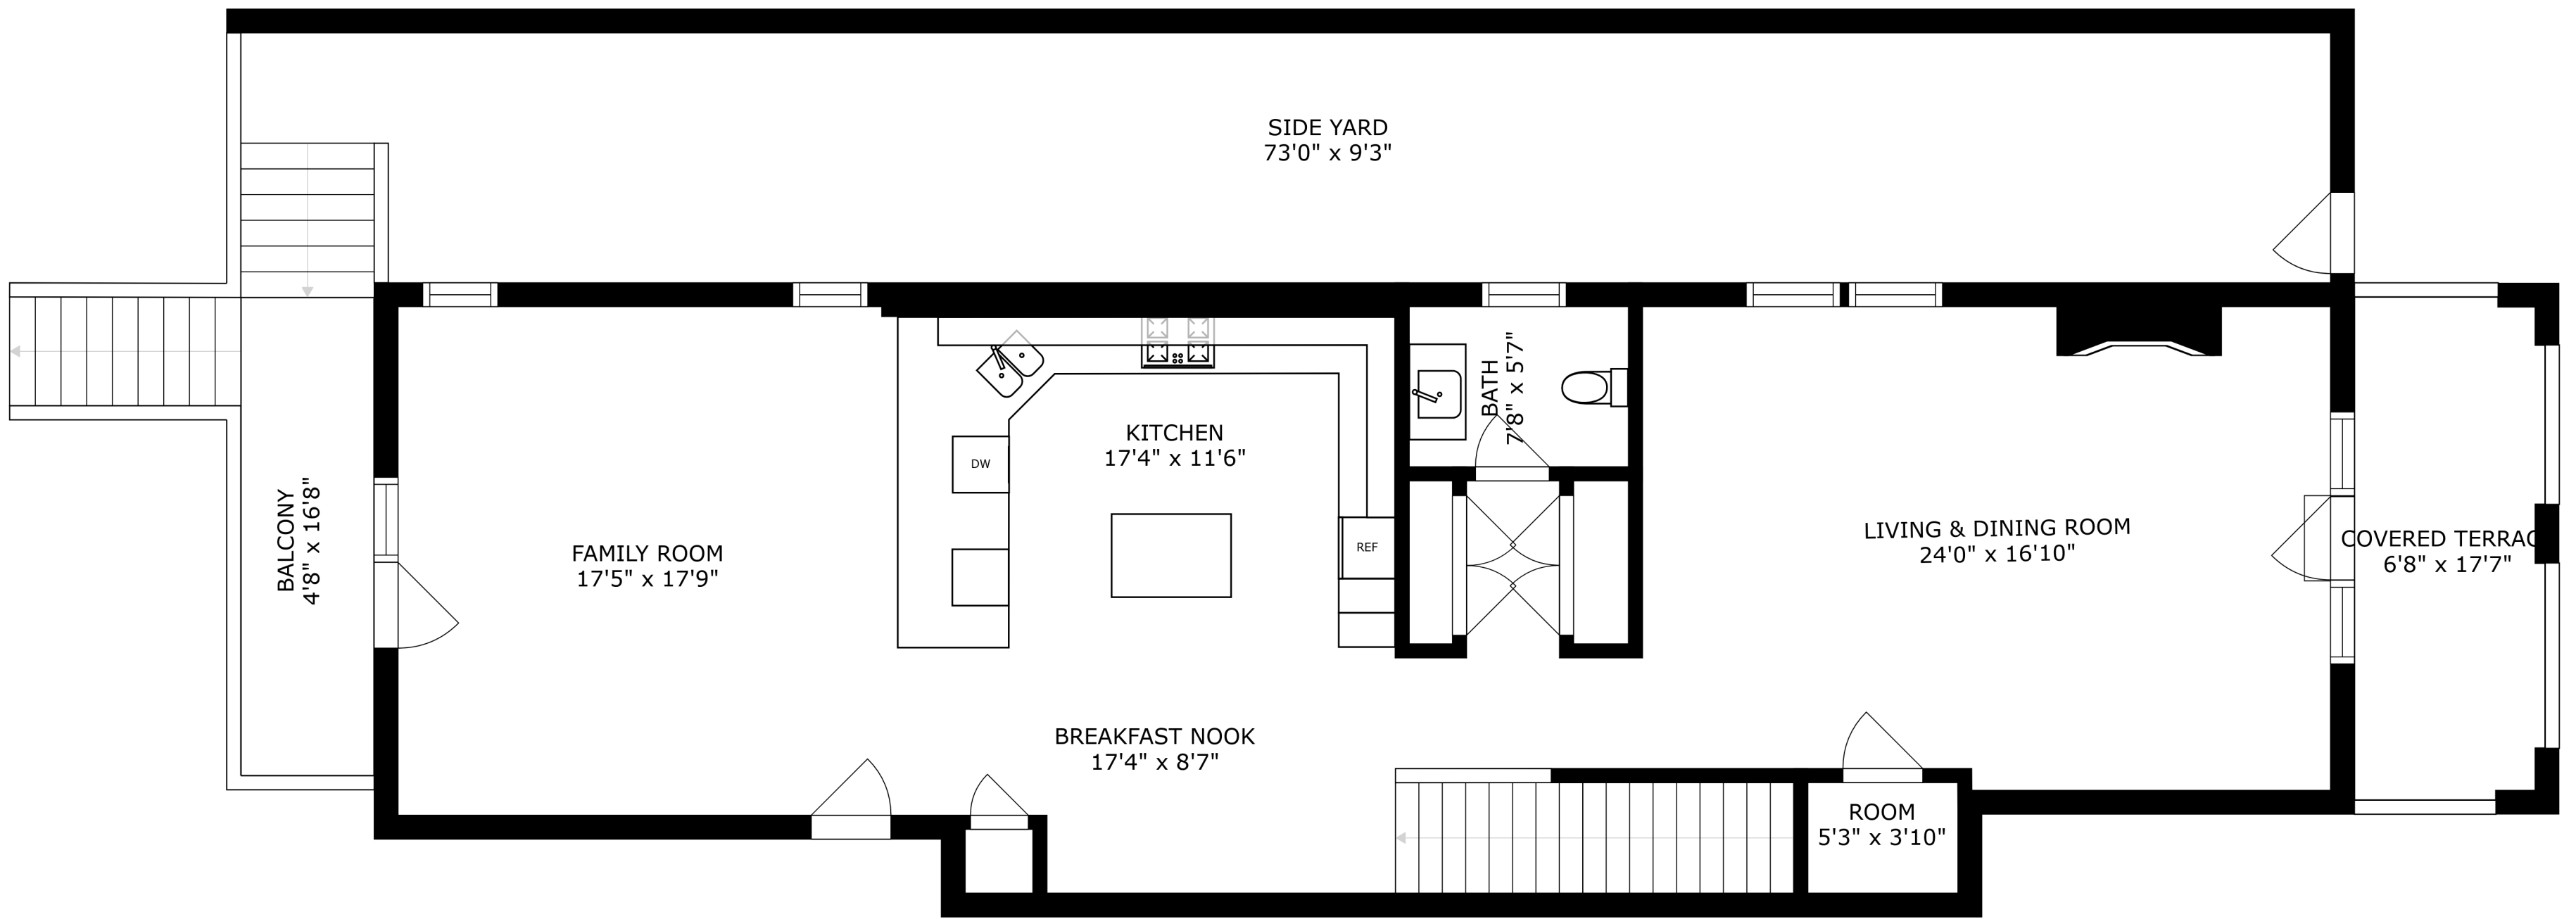

FLOOR 3

FLOOR 2

FLOOR 1

SIZES AND DIMENSIONS ARE APPROXIMATE, ACTUAL MAY VARY.

ROOF DECK
20'4" x 20'5"

SIZES AND DIMENSIONS ARE APPROXIMATE, ACTUAL MAY VARY.

SIZES AND DIMENSIONS ARE APPROXIMATE, ACTUAL MAY VARY.