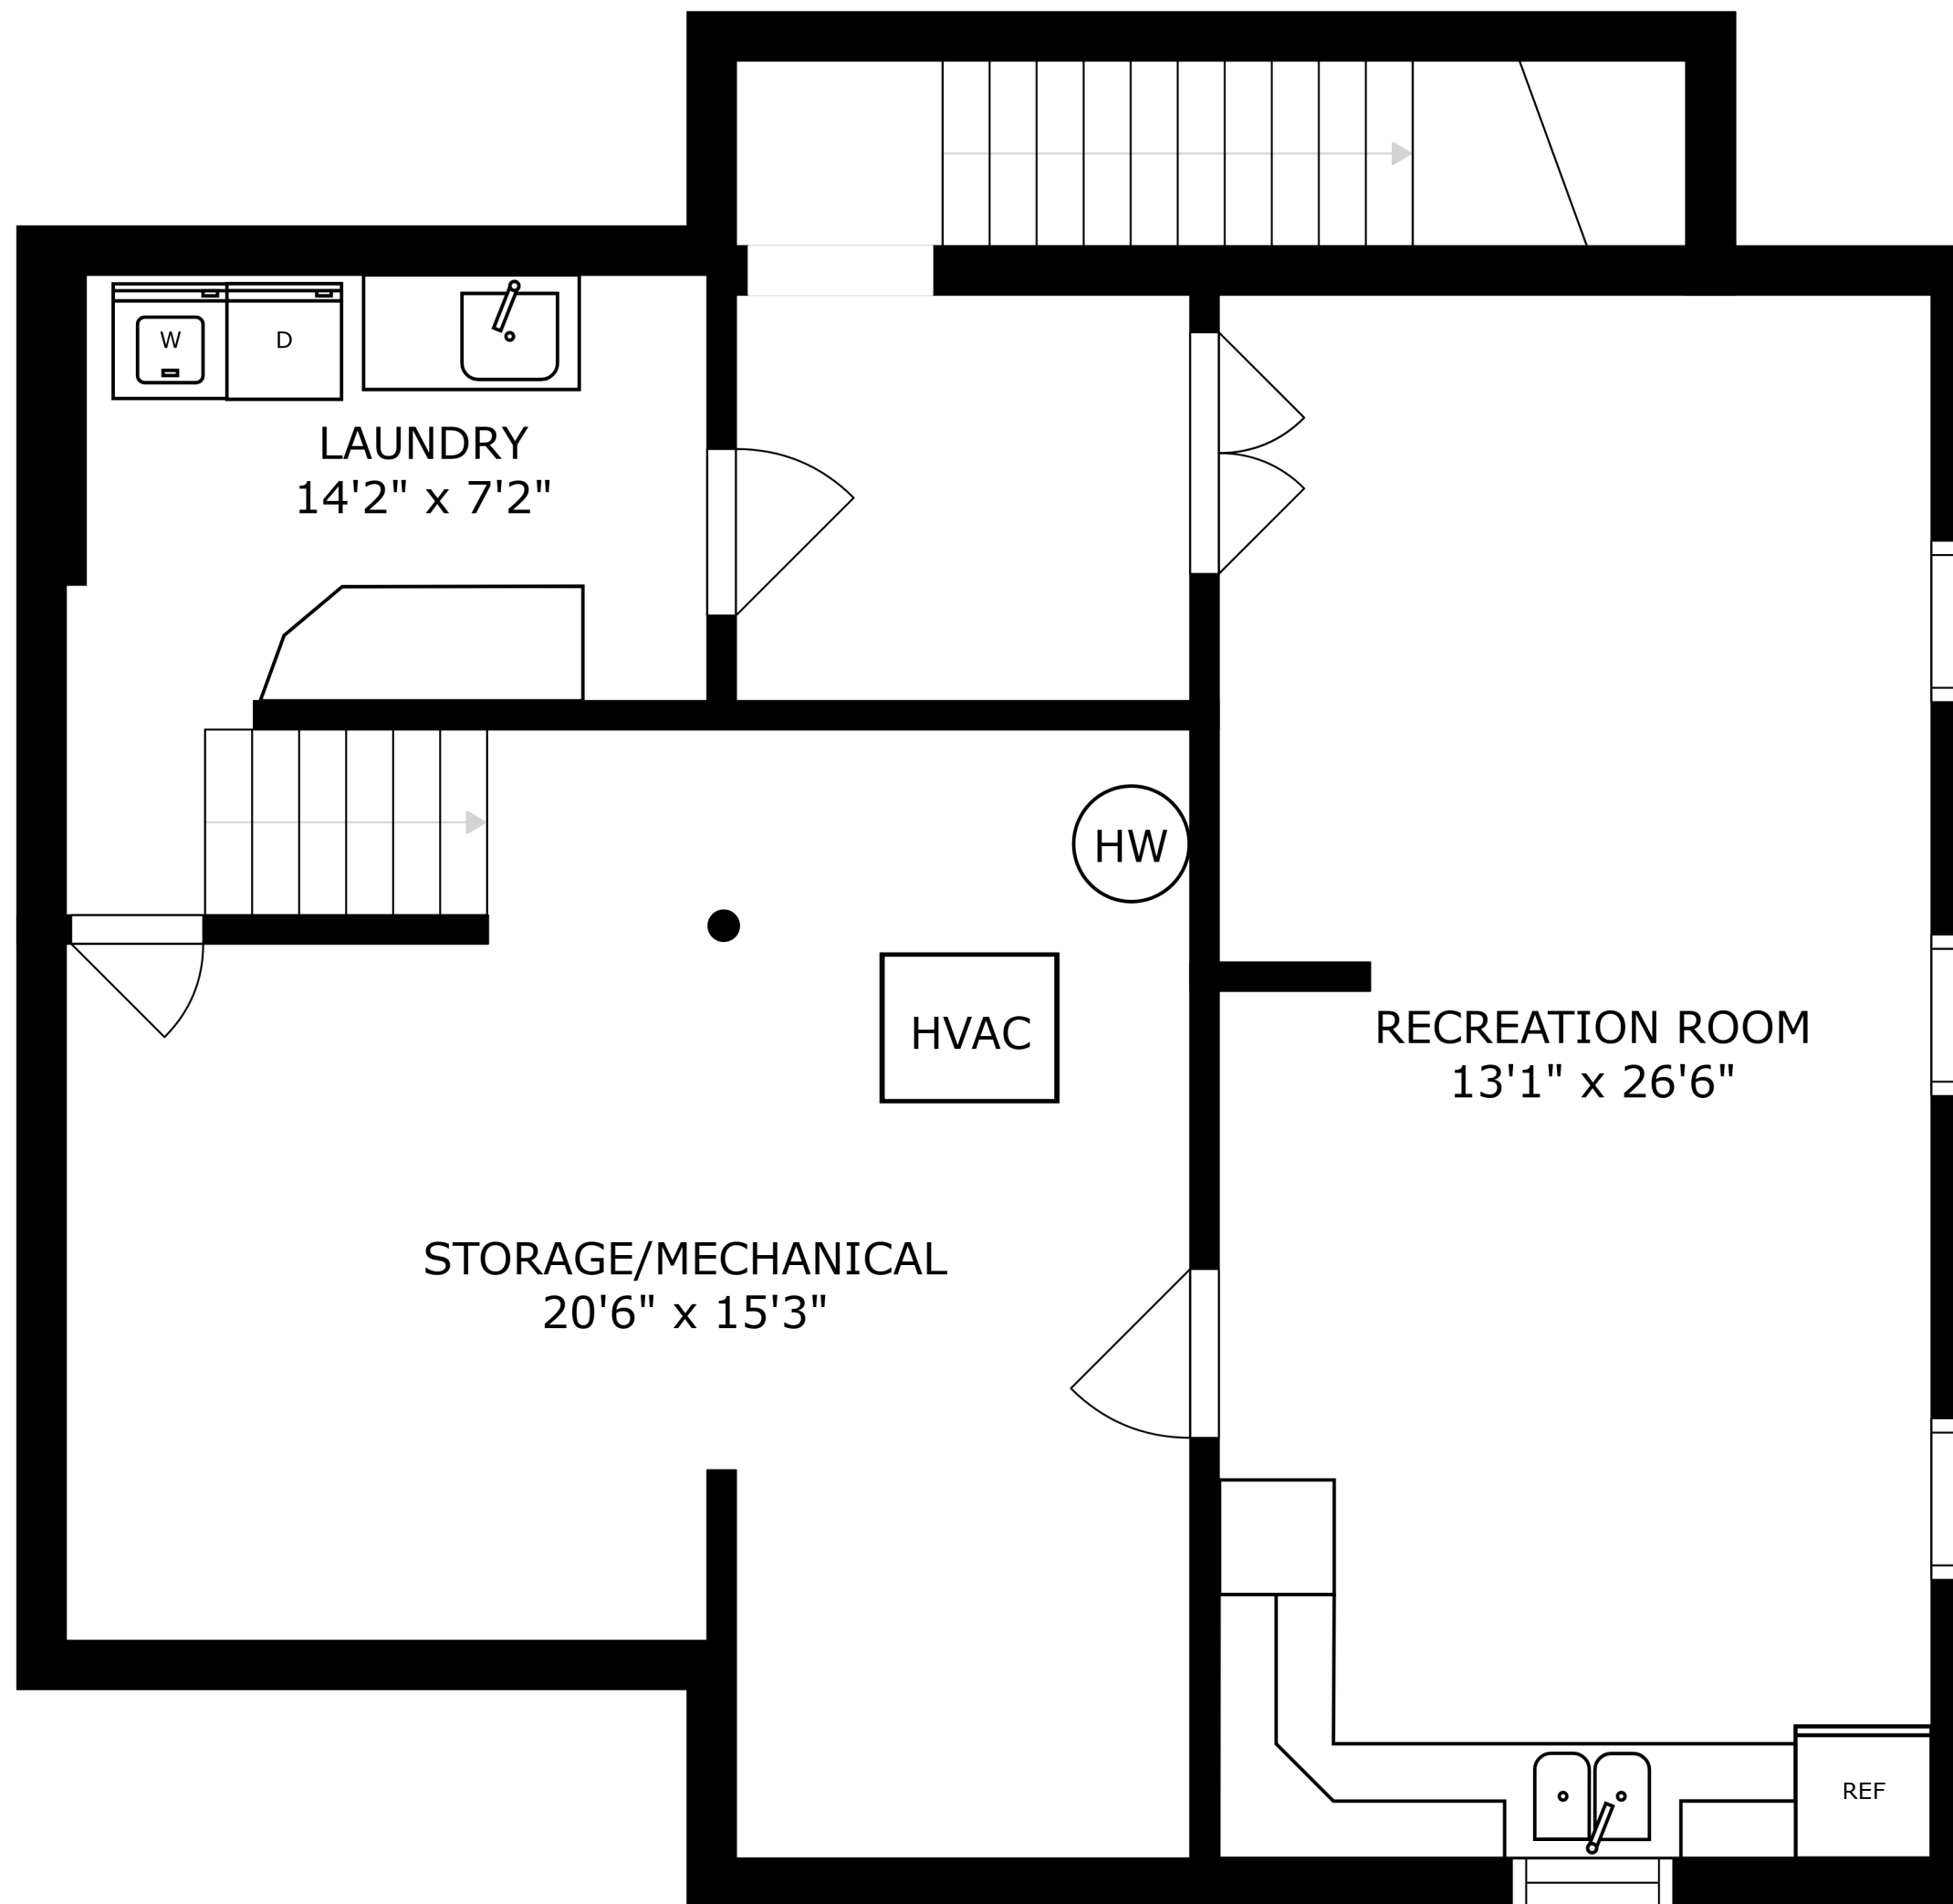

SIZES AND DIMENSIONS ARE APPROXIMATE, ACTUAL MAY VARY.

APPROX. INTERIOR SQ. FOOTAGE - 1,469
 CEILING HT. 8'0" UNLESS SPECIFIED

SIZES AND DIMENSIONS ARE APPROXIMATE, ACTUAL MAY VARY.

SIZES AND DIMENSIONS ARE APPROXIMATE, ACTUAL MAY VARY.

APPROX. INTERIOR SQ. FOOTAGE - 937
FINISHED CEILING HT. 7'2"

SIZES AND DIMENSIONS ARE APPROXIMATE, ACTUAL MAY VARY.