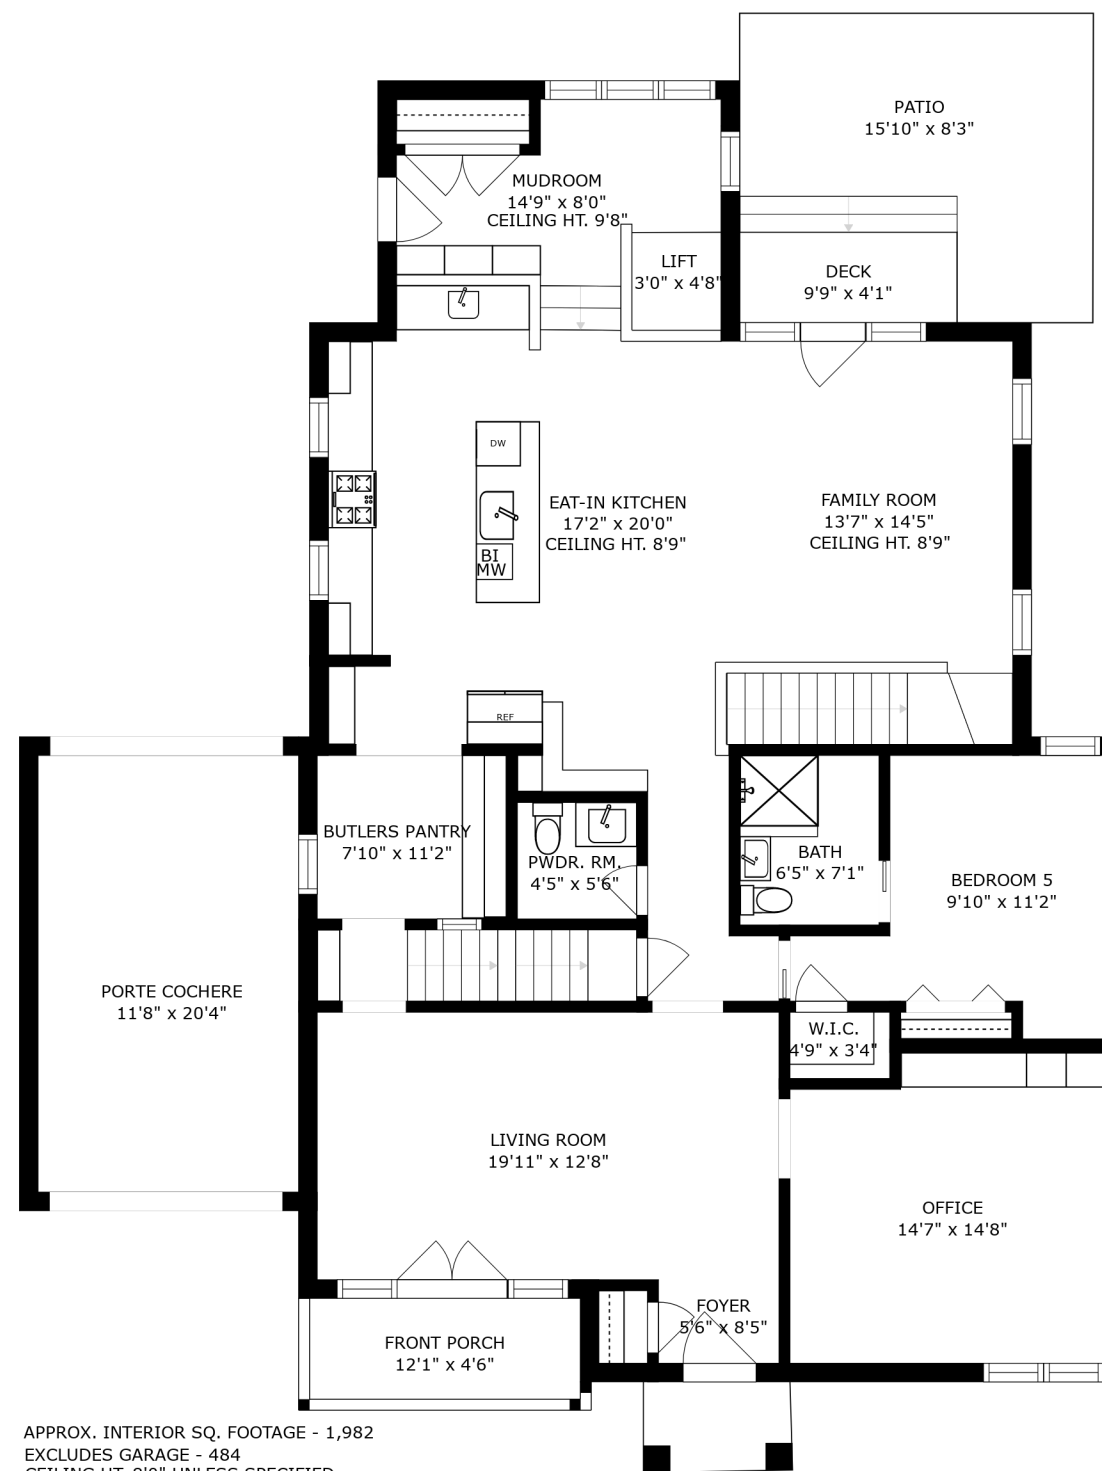

SIZES AND DIMENSIONS ARE APPROXIMATE, ACTUAL MAY VARY.

APPROX. INTERIOR SQ. FOOTAGE - 1,469
 CEILING HT. 8'0" UNLESS SPECIFIED

SIZES AND DIMENSIONS ARE APPROXIMATE, ACTUAL MAY VARY.

SIZES AND DIMENSIONS ARE APPROXIMATE, ACTUAL MAY VARY.

APPROX. INTERIOR SQ. FOOTAGE - 937
FINISHED CEILING HT. 7'2"

SIZES AND DIMENSIONS ARE APPROXIMATE, ACTUAL MAY VARY.