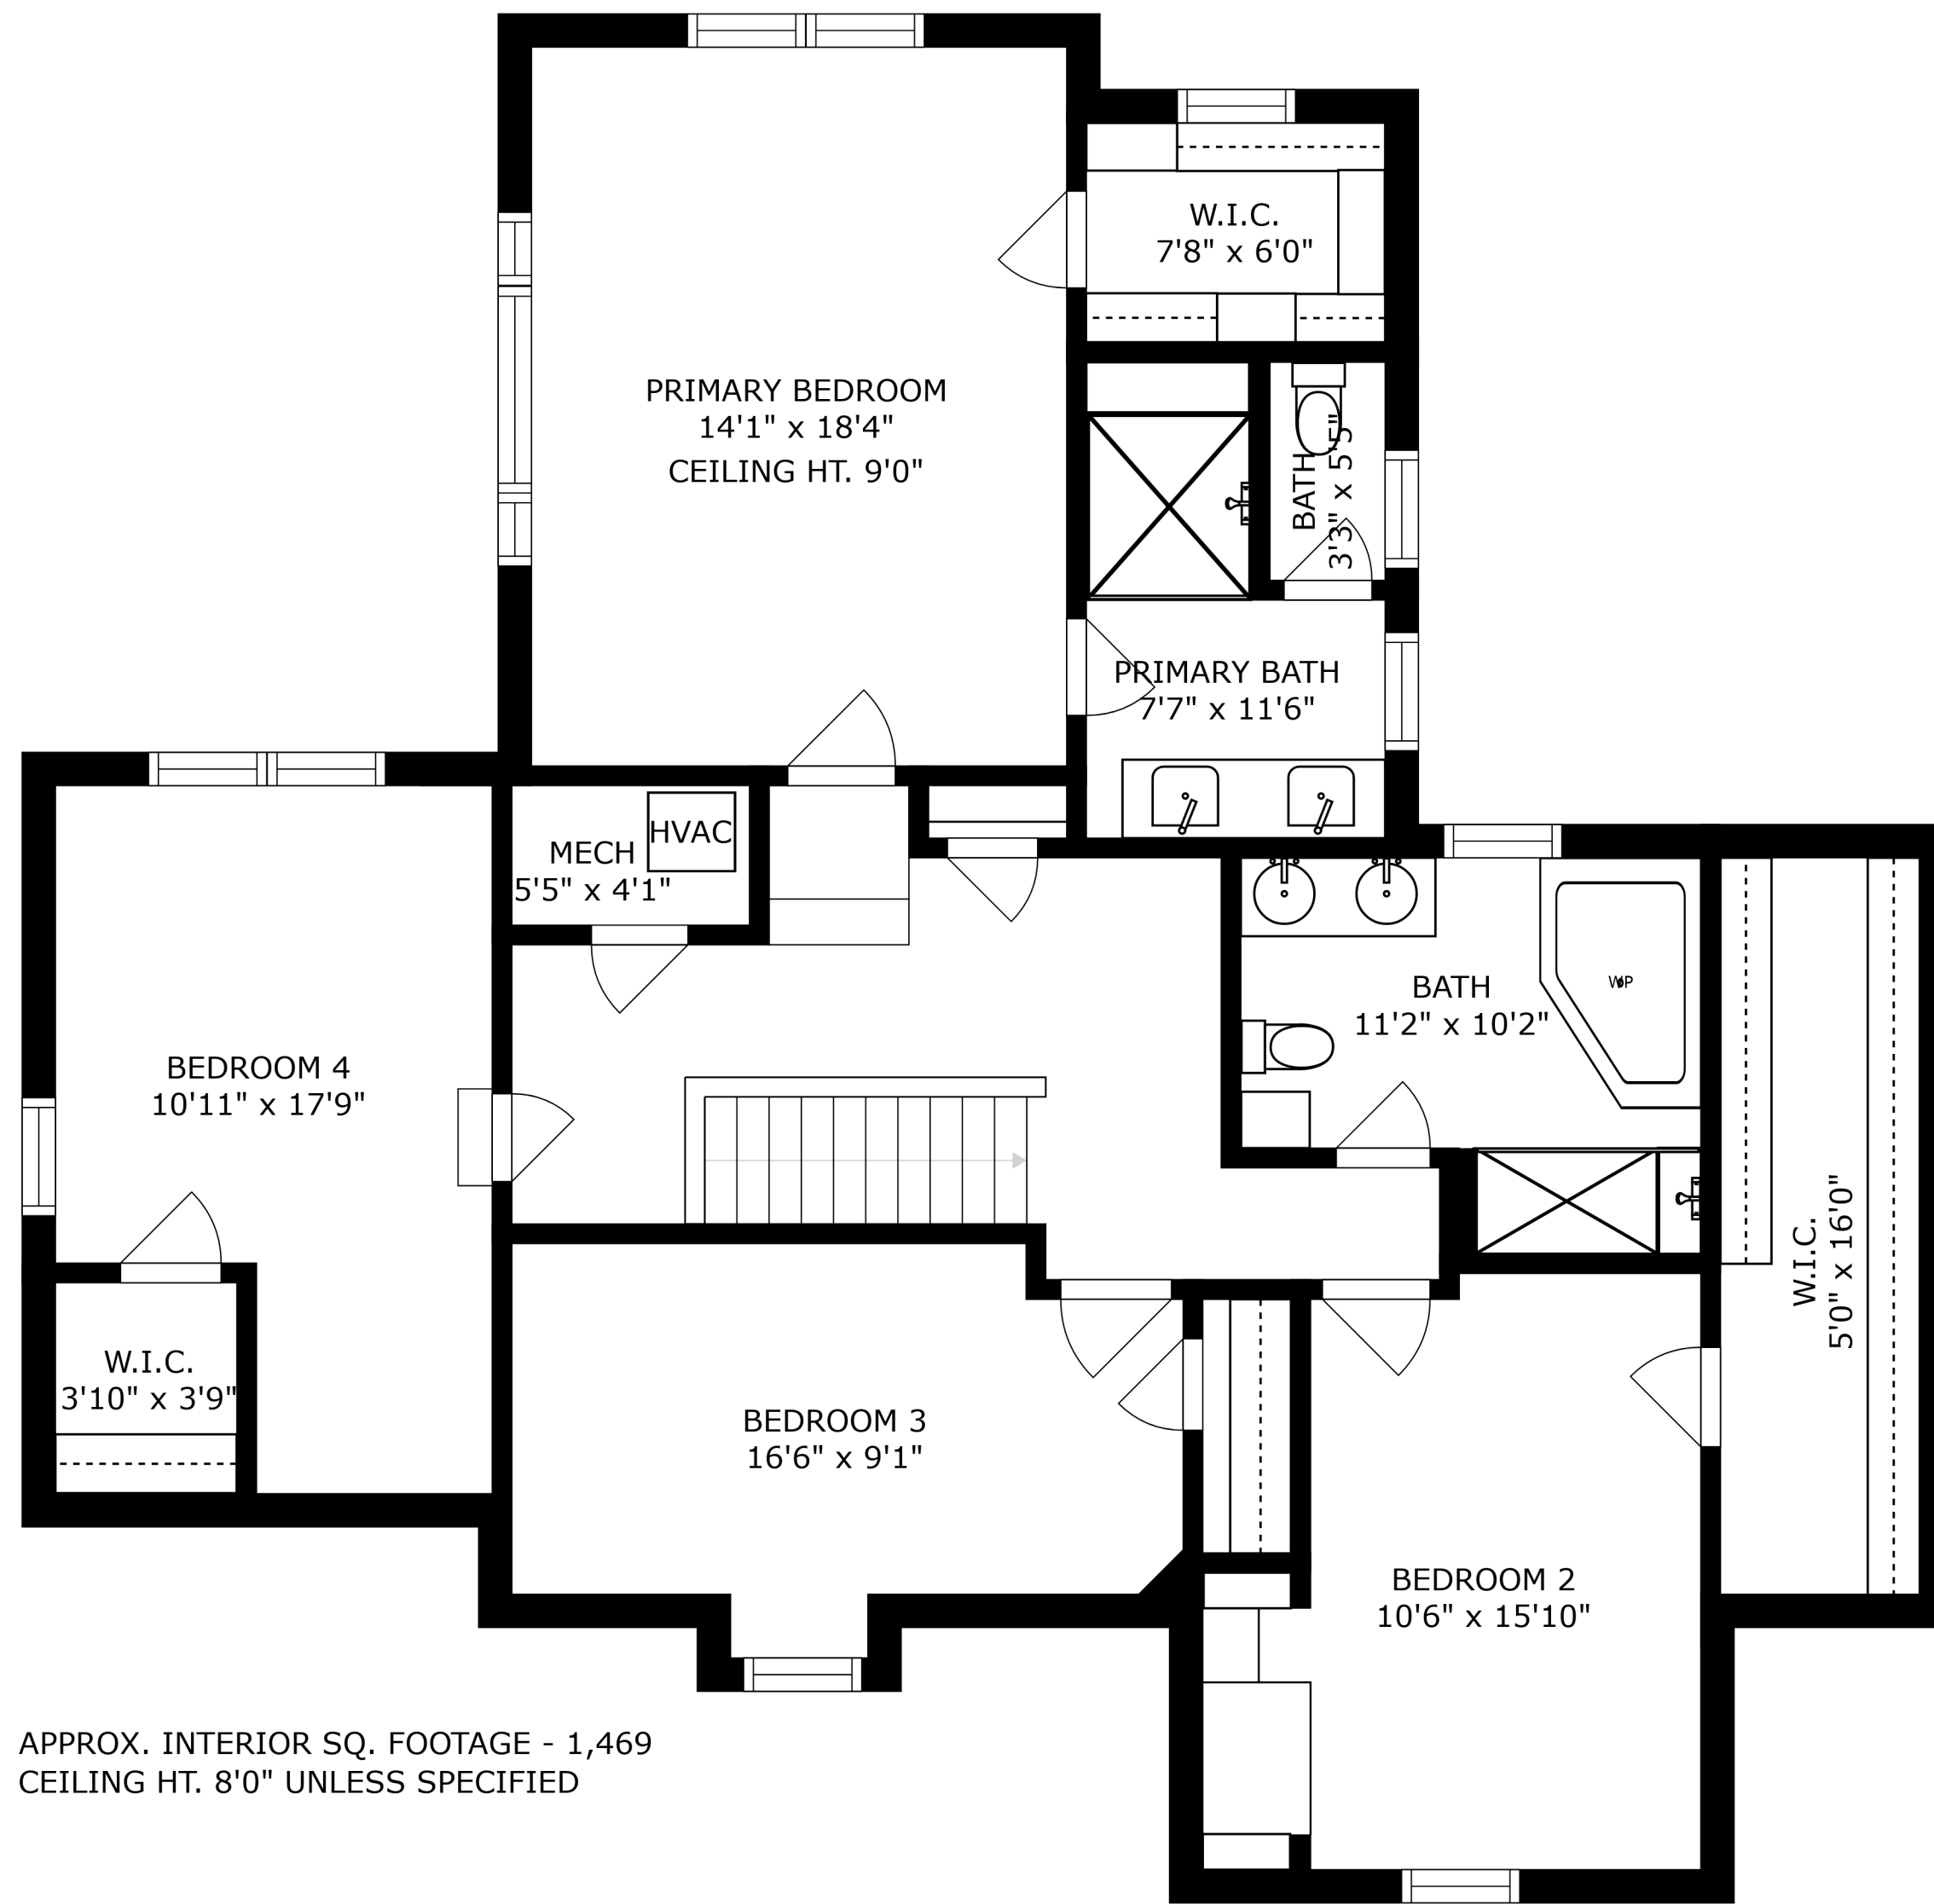

SIZES AND DIMENSIONS ARE APPROXIMATE, ACTUAL MAY VARY.

APPROX. INTERIOR SQ. FOOTAGE - 1,469
 CEILING HT. 8'0" UNLESS SPECIFIED

SIZES AND DIMENSIONS ARE APPROXIMATE, ACTUAL MAY VARY.

SIZES AND DIMENSIONS ARE APPROXIMATE, ACTUAL MAY VARY.

APPROX. INTERIOR SQ. FOOTAGE - 937
FINISHED CEILING HT. 7'2"

SIZES AND DIMENSIONS ARE APPROXIMATE, ACTUAL MAY VARY.