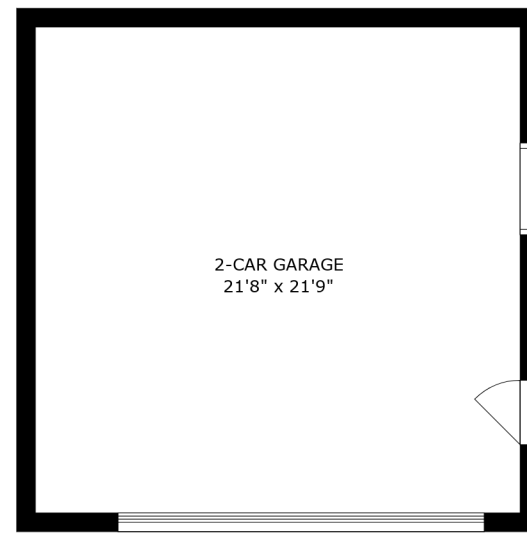

SIZES AND DIMENSIONS ARE APPROXIMATE, ACTUAL MAY VARY.

APPROX. INTERIOR SQ. FOOTAGE - 1,469
 CEILING HT. 8'0" UNLESS SPECIFIED

SIZES AND DIMENSIONS ARE APPROXIMATE, ACTUAL MAY VARY.

SIZES AND DIMENSIONS ARE APPROXIMATE, ACTUAL MAY VARY.

APPROX. INTERIOR SQ. FOOTAGE - 937
FINISHED CEILING HT. 7'2"

SIZES AND DIMENSIONS ARE APPROXIMATE, ACTUAL MAY VARY.