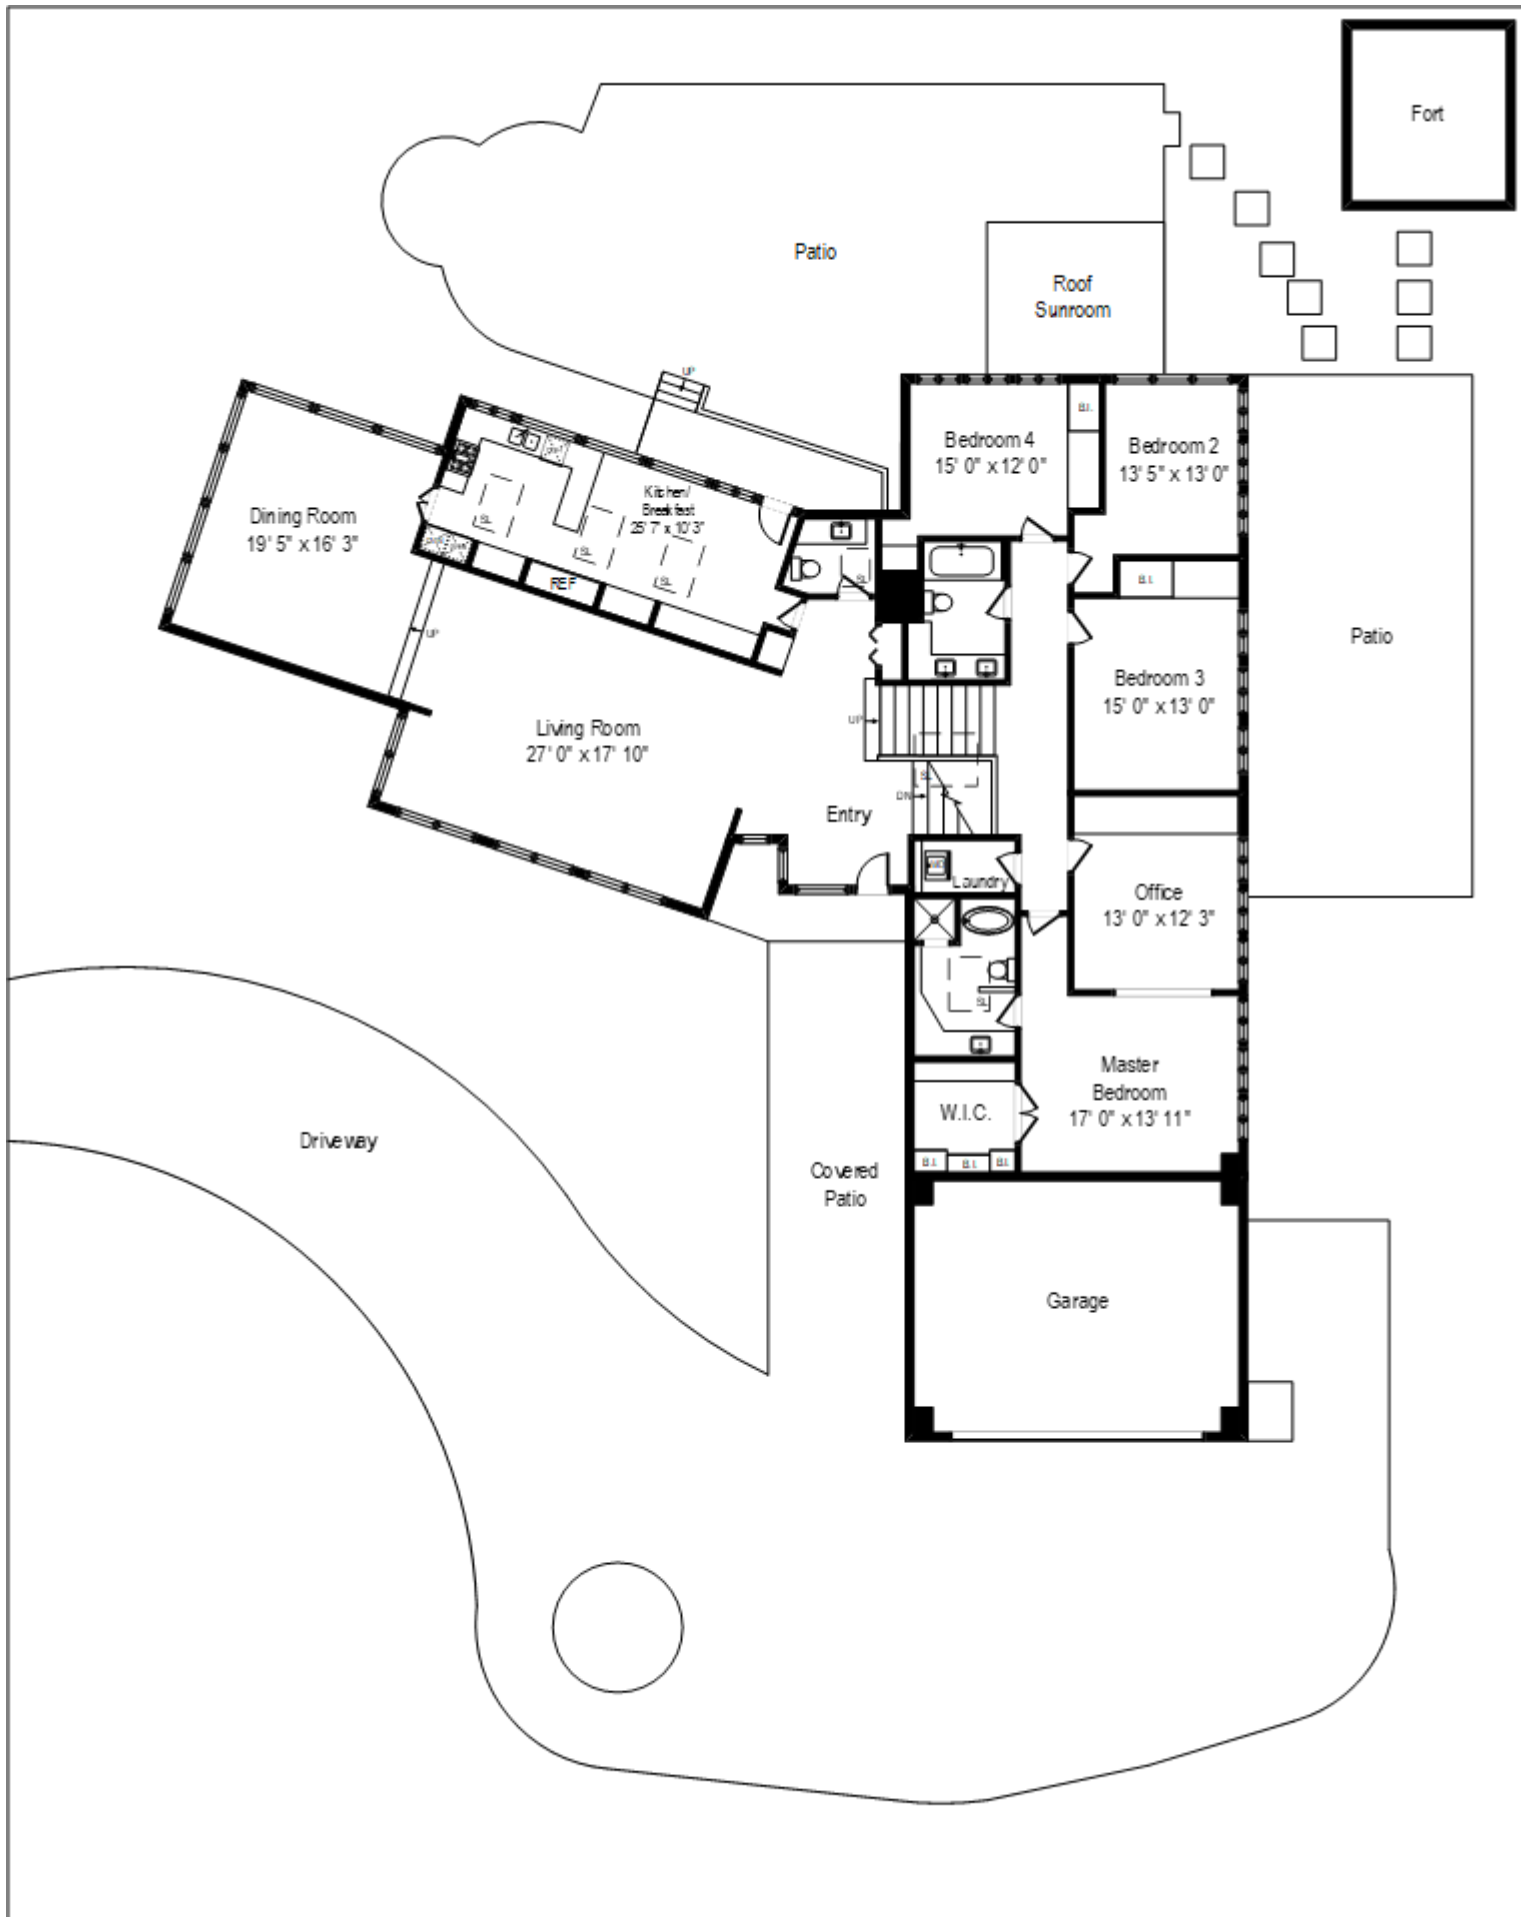

601 Westwood Lane - Glencoe, IL 60022

Main/First Level

All dimensions are approximate. This plan is for marketing purposes only.

# Main/First Level

# Basement/Lower Level