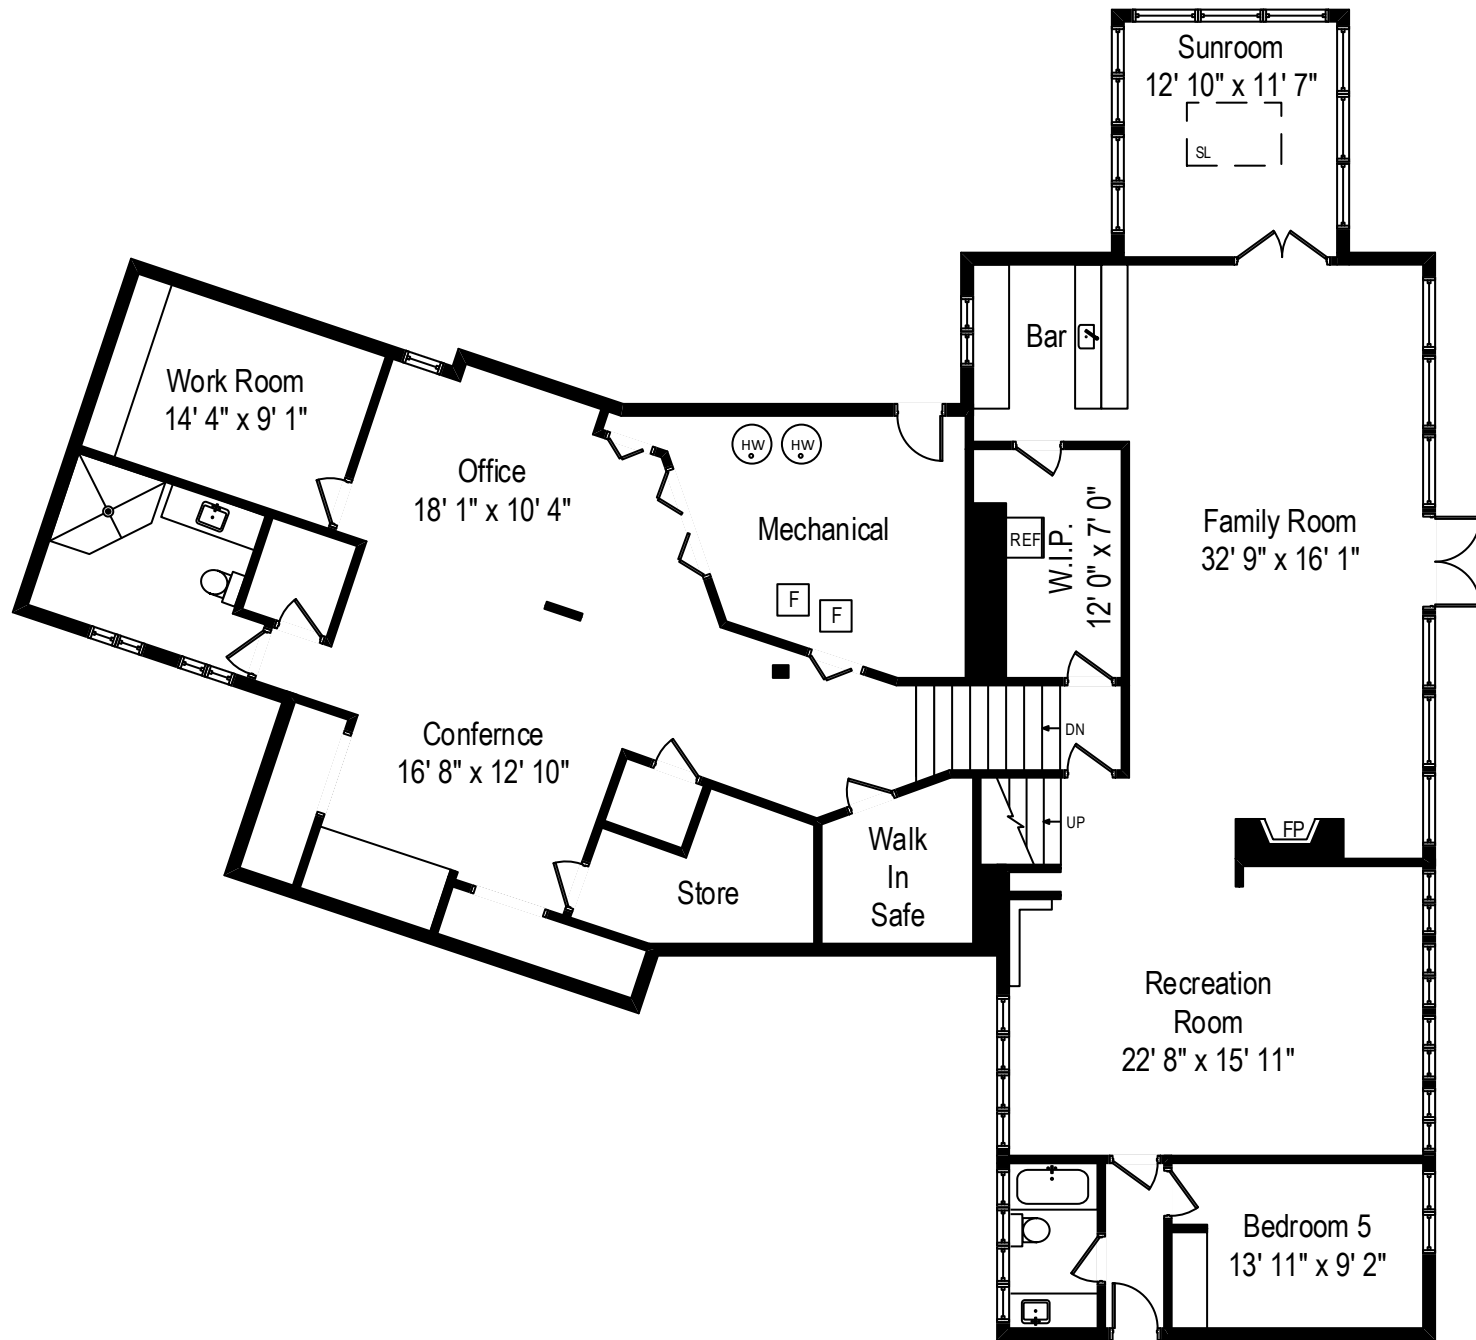

601 Westwood Lane - Glencoe, IL 60022

Main/First Level

All dimensions are approximate. This plan is for marketing purposes only.

# Main/First Level

# Basement/Lower Level