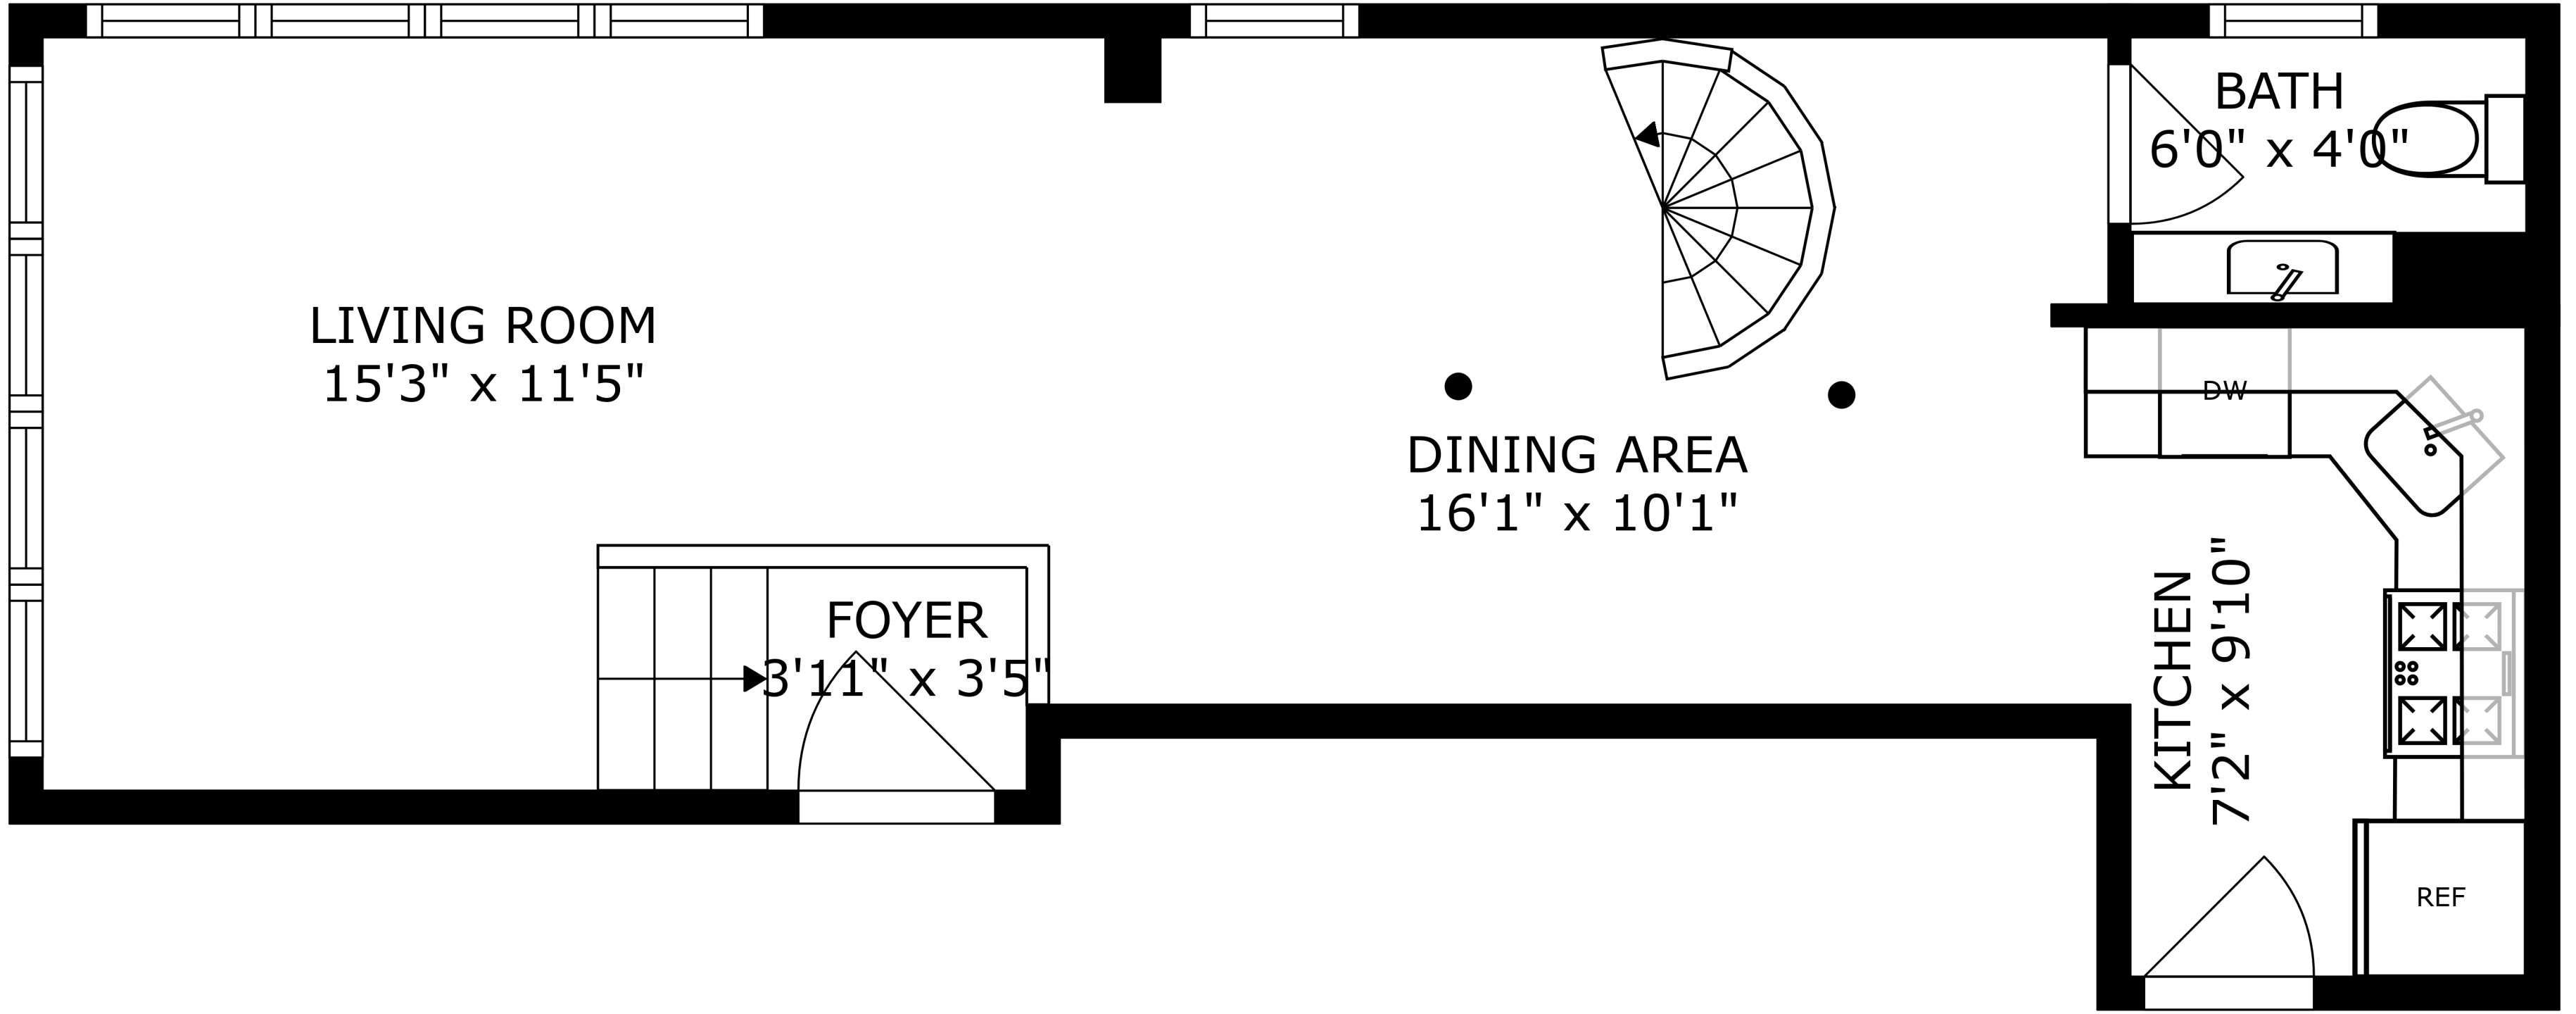

SIZES AND DIMENSIONS ARE APPROXIMATE, ACTUAL MAY VARY.

BEDROOM
16'3" x 10'3"

BATH
4'10" x 6'6"

OFFICE
15'8" x 10'3"

LAUNDRY
5'11" x 7'6"

SIZES AND DIMENSIONS ARE APPROXIMATE, ACTUAL MAY VARY.

LIVING ROOM
15'3" x 11'5"

DINING AREA
16'1" x 10'1"

BATH
6'0" x 4'0"

FOYER
3'11" x 3'5"

KITCHEN
7'2" x 9'10"

REF

DW

SIZES AND DIMENSIONS ARE APPROXIMATE, ACTUAL MAY VARY.