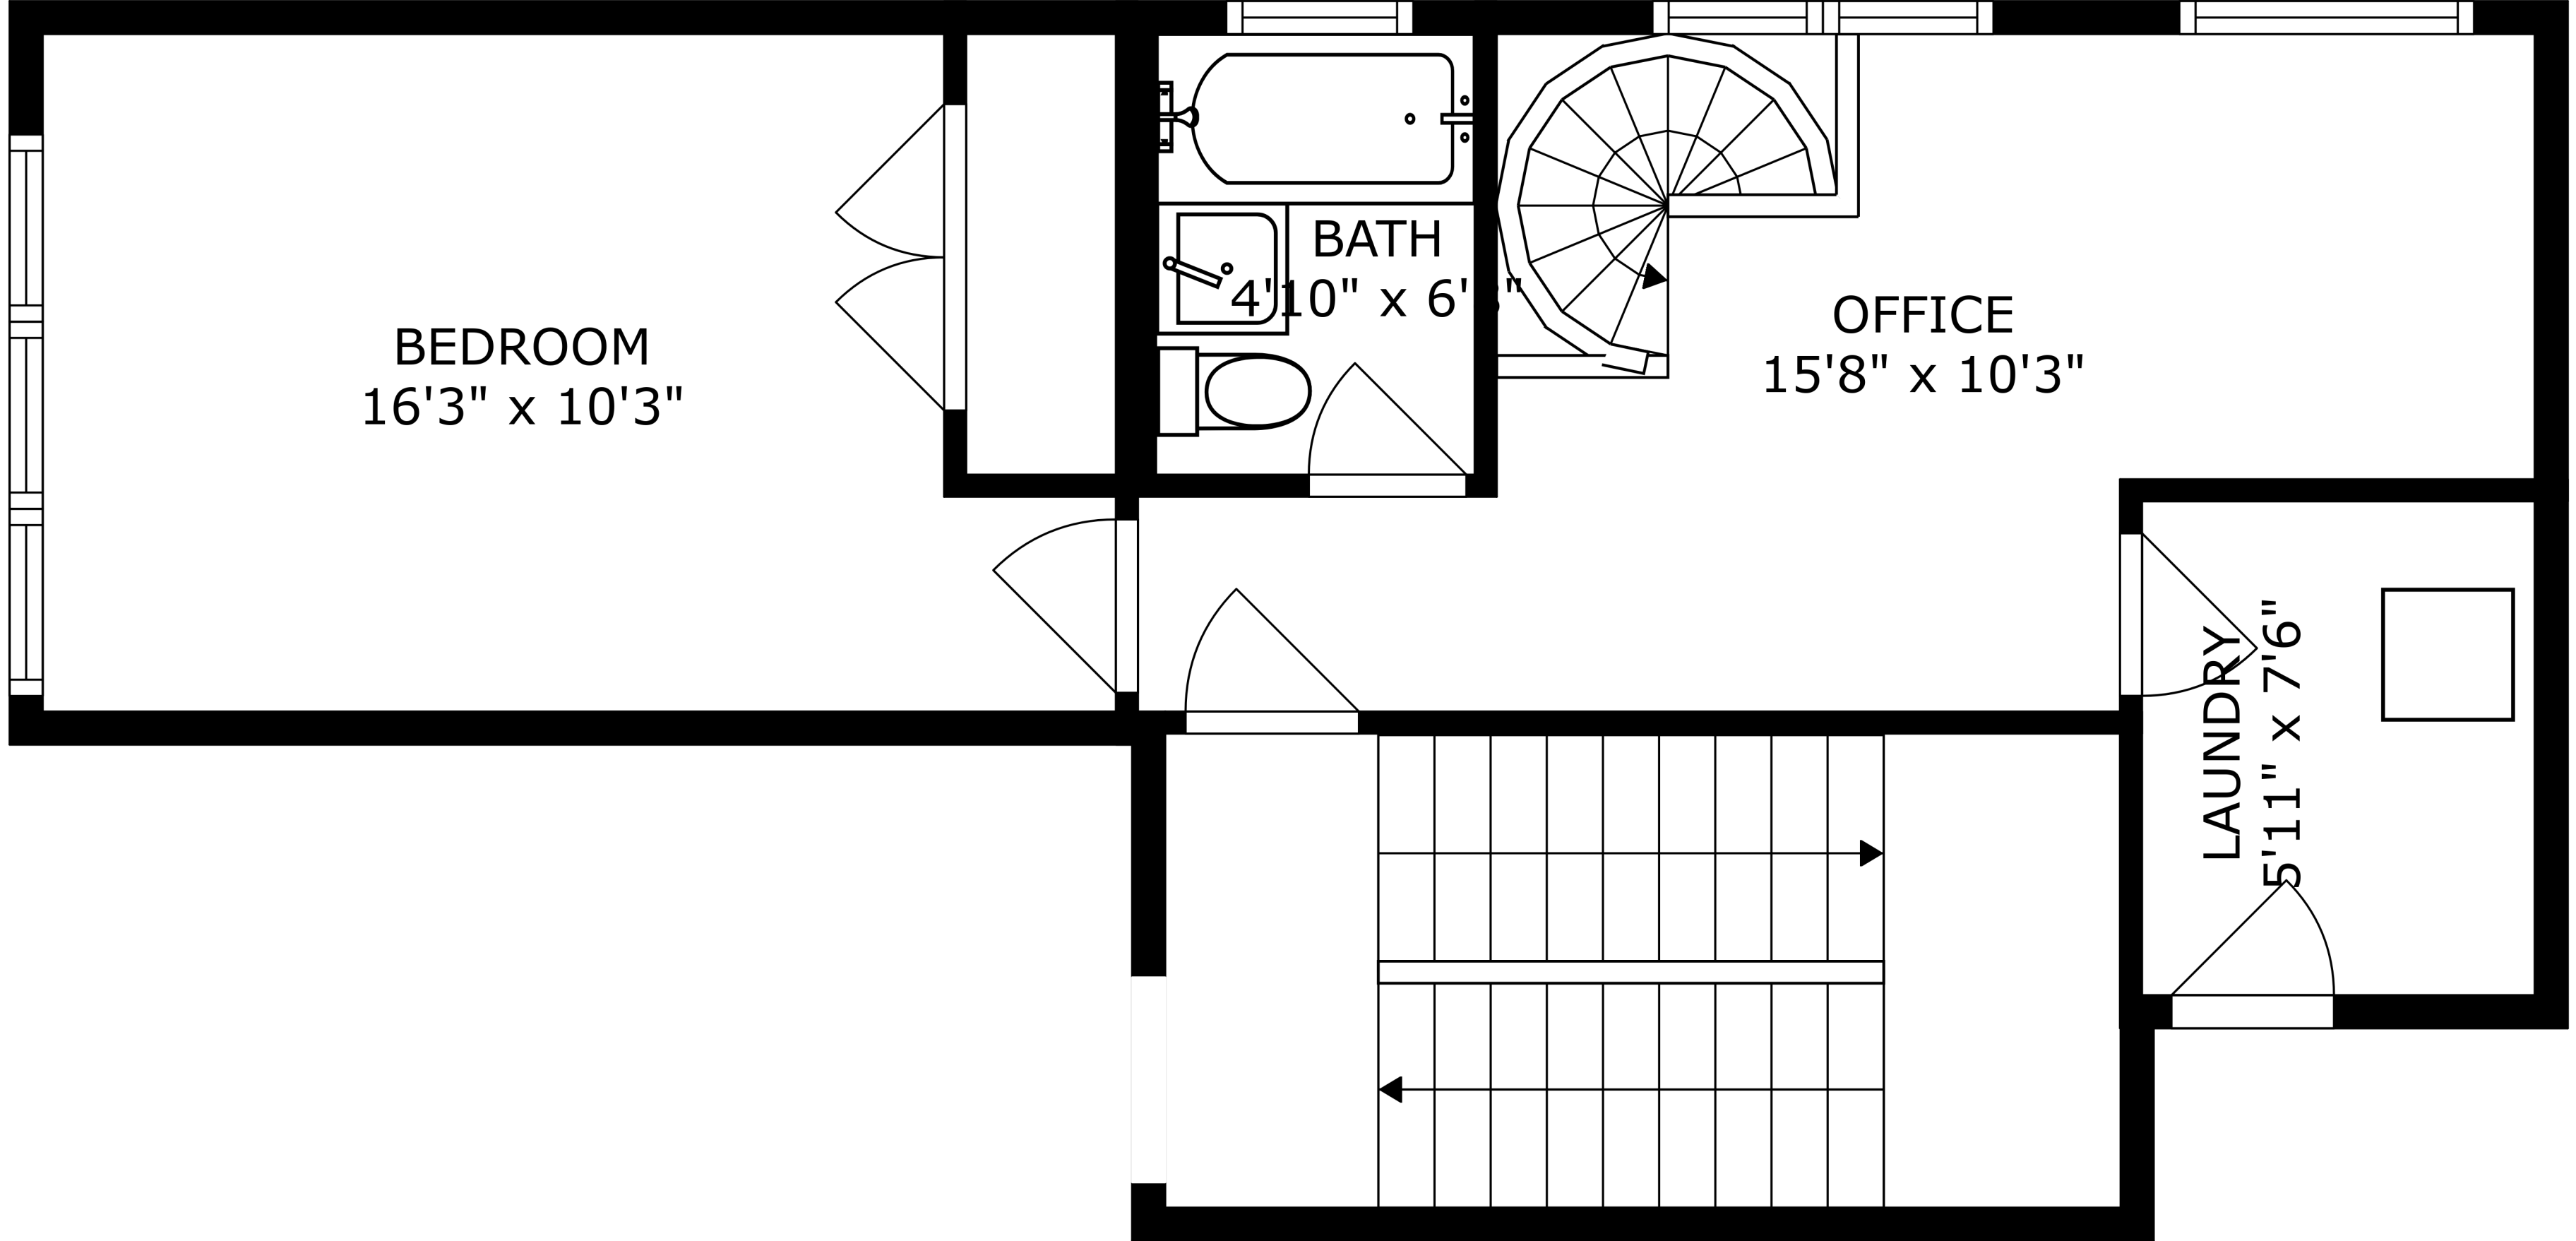

SIZES AND DIMENSIONS ARE APPROXIMATE, ACTUAL MAY VARY.

BEDROOM
16'3" x 10'3"

BATH
4'10" x 6'6"

OFFICE
15'8" x 10'3"

LAUNDRY
5'11" x 7'6"

SIZES AND DIMENSIONS ARE APPROXIMATE, ACTUAL MAY VARY.

LIVING ROOM
15'3" x 11'5"

DINING AREA
16'1" x 10'1"

BATH
6'0" x 4'0"

FOYER
3'11" x 3'5"

KITCHEN
7'2" x 9'10"

REF

DW

SIZES AND DIMENSIONS ARE APPROXIMATE, ACTUAL MAY VARY.