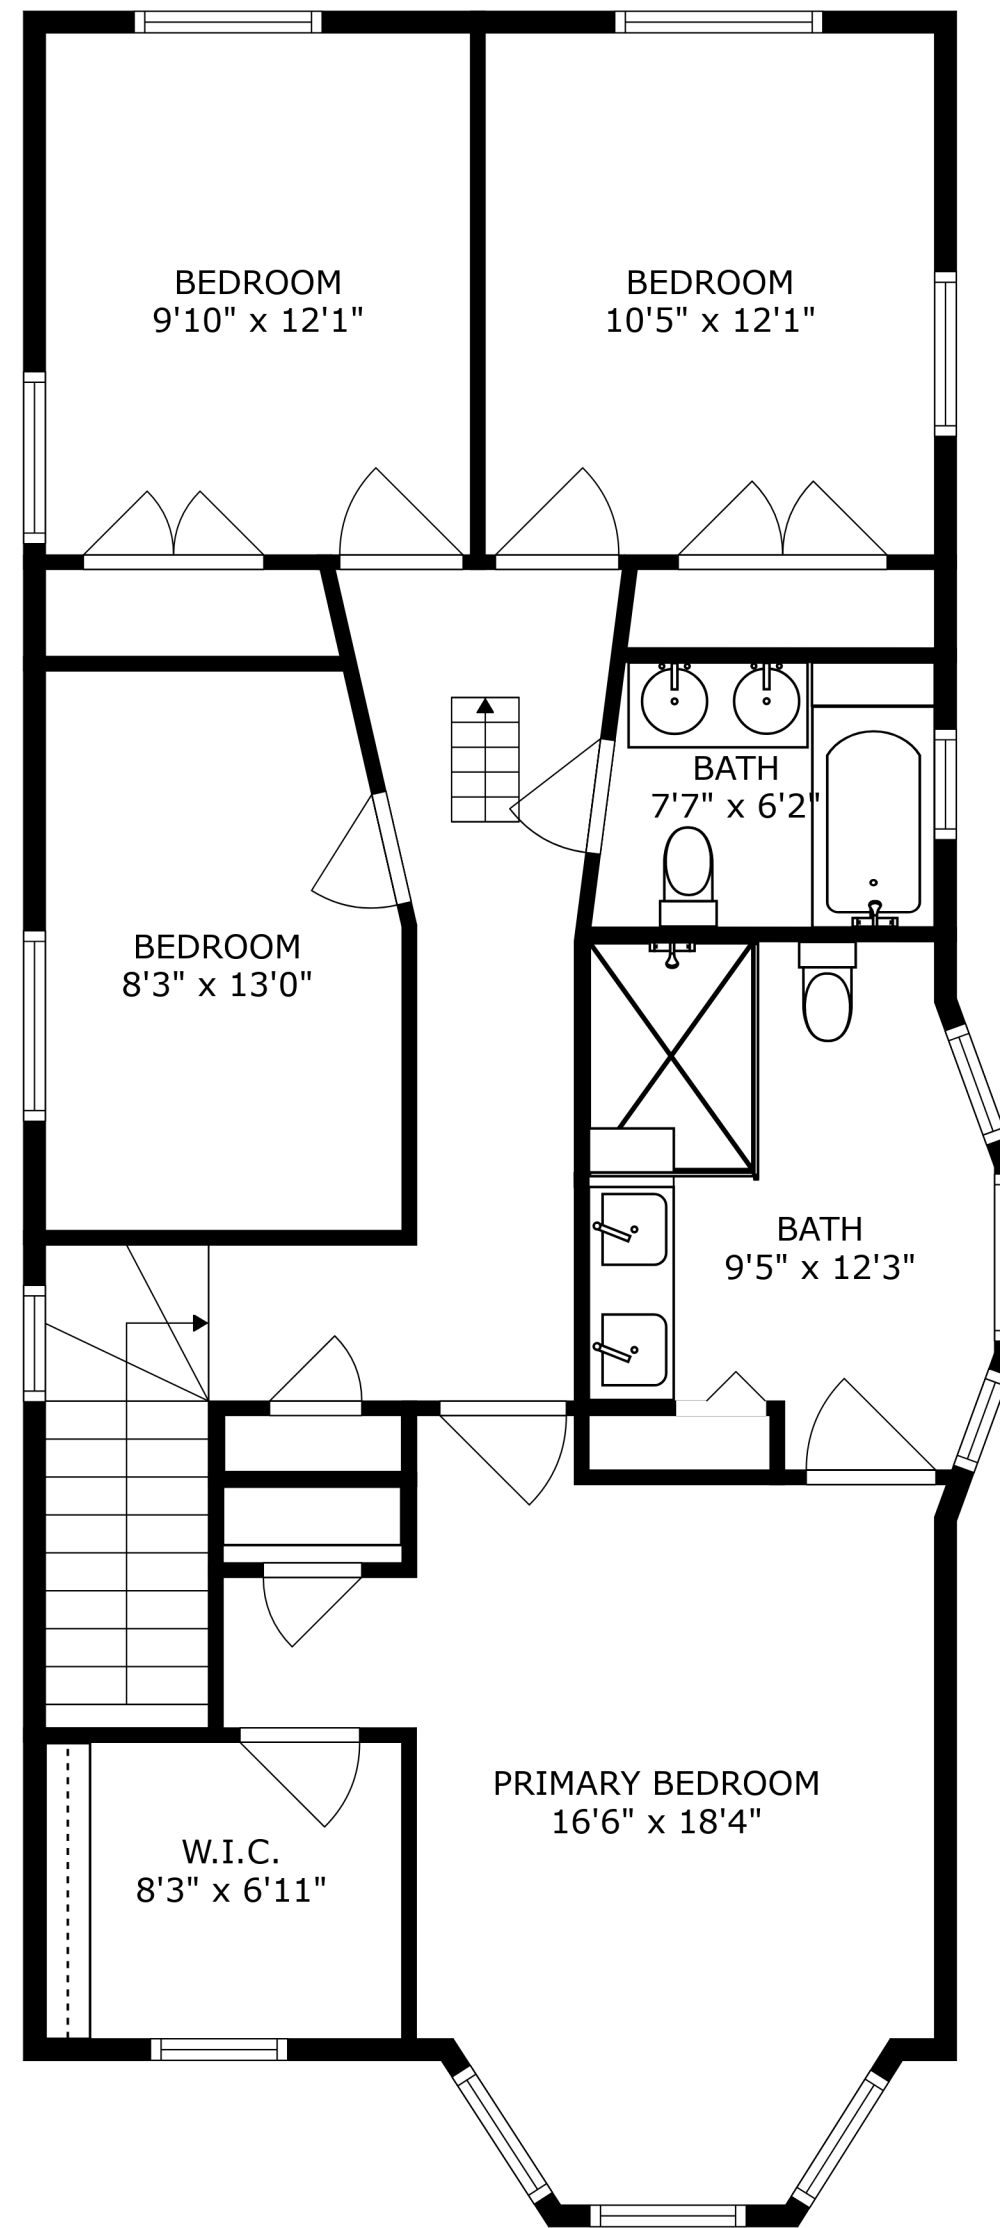

SIZES AND DIMENSIONS ARE APPROXIMATE, ACTUAL MAY VARY.

ATTIC  
20'7" x 43'2"

SIZES AND DIMENSIONS ARE APPROXIMATE, ACTUAL MAY VARY.

SIZES AND DIMENSIONS ARE APPROXIMATE, ACTUAL MAY VARY.

SIZES AND DIMENSIONS ARE APPROXIMATE, ACTUAL MAY VARY.

SIZES AND DIMENSIONS ARE APPROXIMATE, ACTUAL MAY VARY.