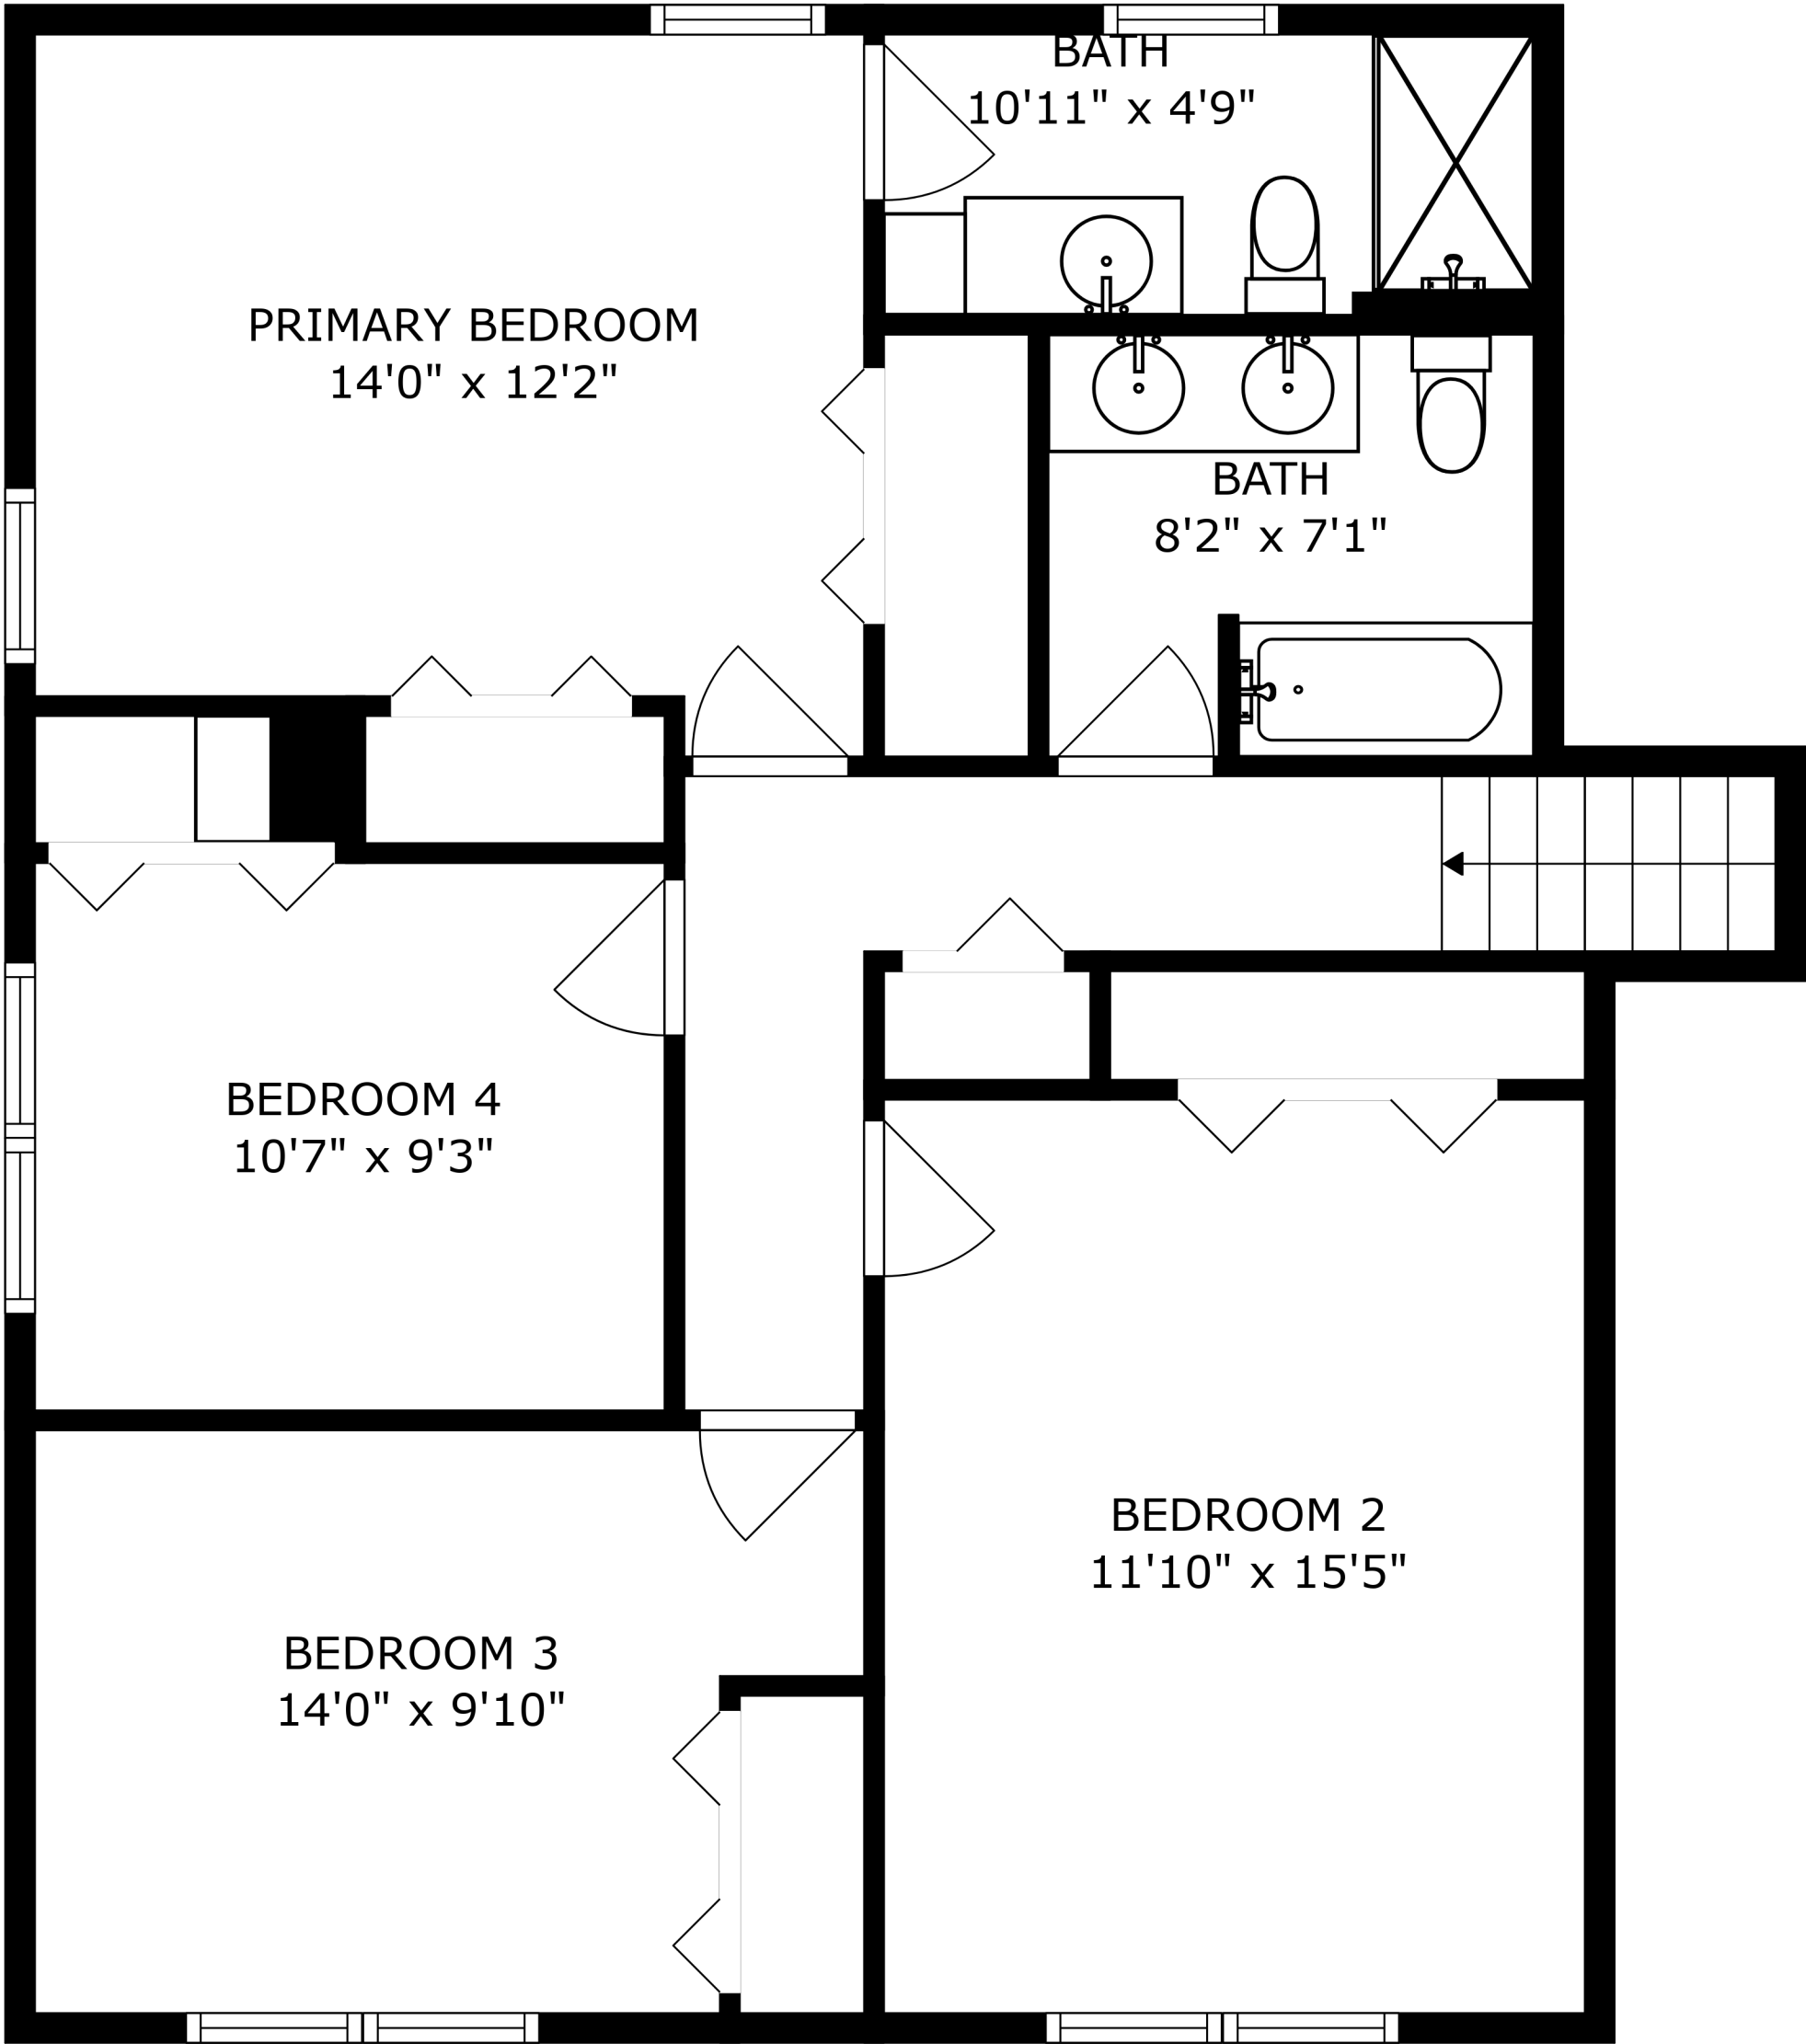

SIZES AND DIMENSIONS ARE APPROXIMATE, ACTUAL MAY VARY.

SIZES AND DIMENSIONS ARE APPROXIMATE, ACTUAL MAY VARY.

SIZES AND DIMENSIONS ARE APPROXIMATE, ACTUAL MAY VARY.

SIZES AND DIMENSIONS ARE APPROXIMATE, ACTUAL MAY VARY.

UNFINISHED BASEMENT

STORAGE
8'0" x 9'6"

SIZES AND DIMENSIONS ARE APPROXIMATE, ACTUAL MAY VARY.