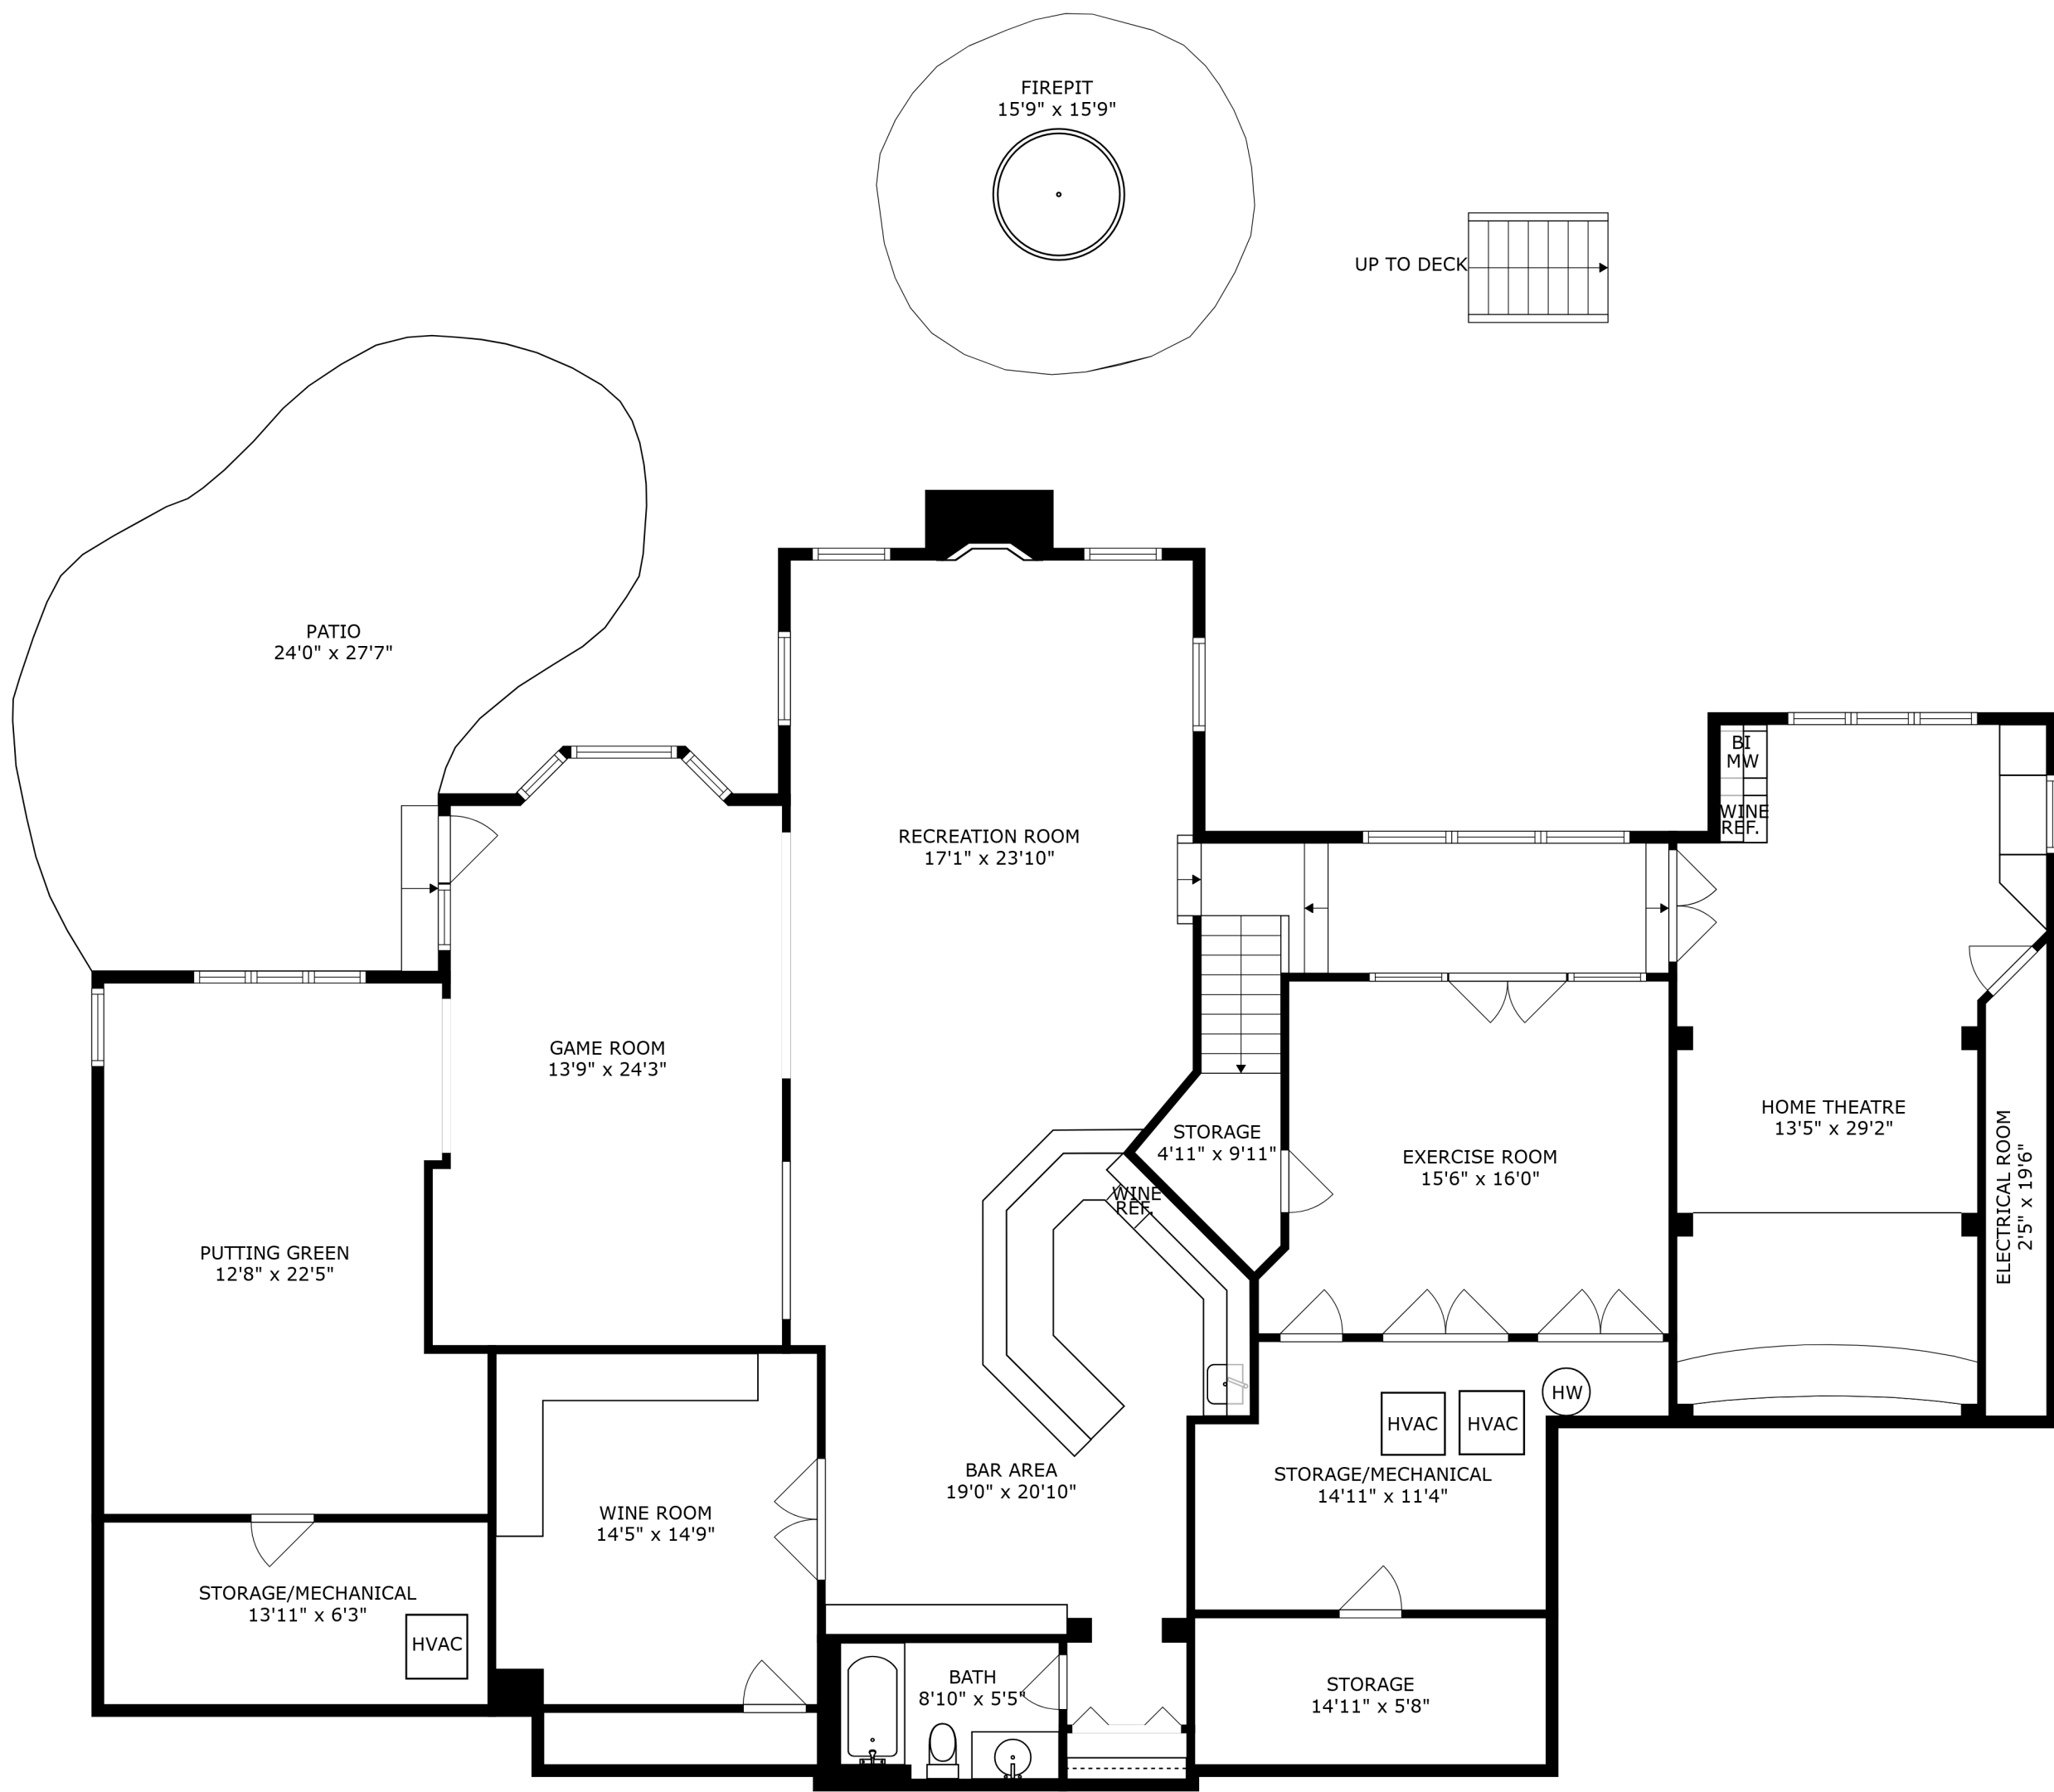

SIZES AND DIMENSIONS ARE APPROXIMATE, ACTUAL MAY VARY.

APPROX. INTERIOR SQ. FOOTAGE - 2,937  
 CEILING HT - 9'0" UNLESS SPECIFIED

SIZES AND DIMENSIONS ARE APPROXIMATE, ACTUAL MAY VARY.

APPROX. INTERIOR SQ. FOOTAGE - 3,201 (EXCLUDES GARAGE -726)  
 CEILING HT. 9'0" UNLESS SPECIFIED

SIZES AND DIMENSIONS ARE APPROXIMATE, ACTUAL MAY VARY.

APPROX. INTERIOR SQ. FOOTAGE - 3,141  
 FINISHED CEILING HT. 7'7"

SIZES AND DIMENSIONS ARE APPROXIMATE, ACTUAL MAY VARY.