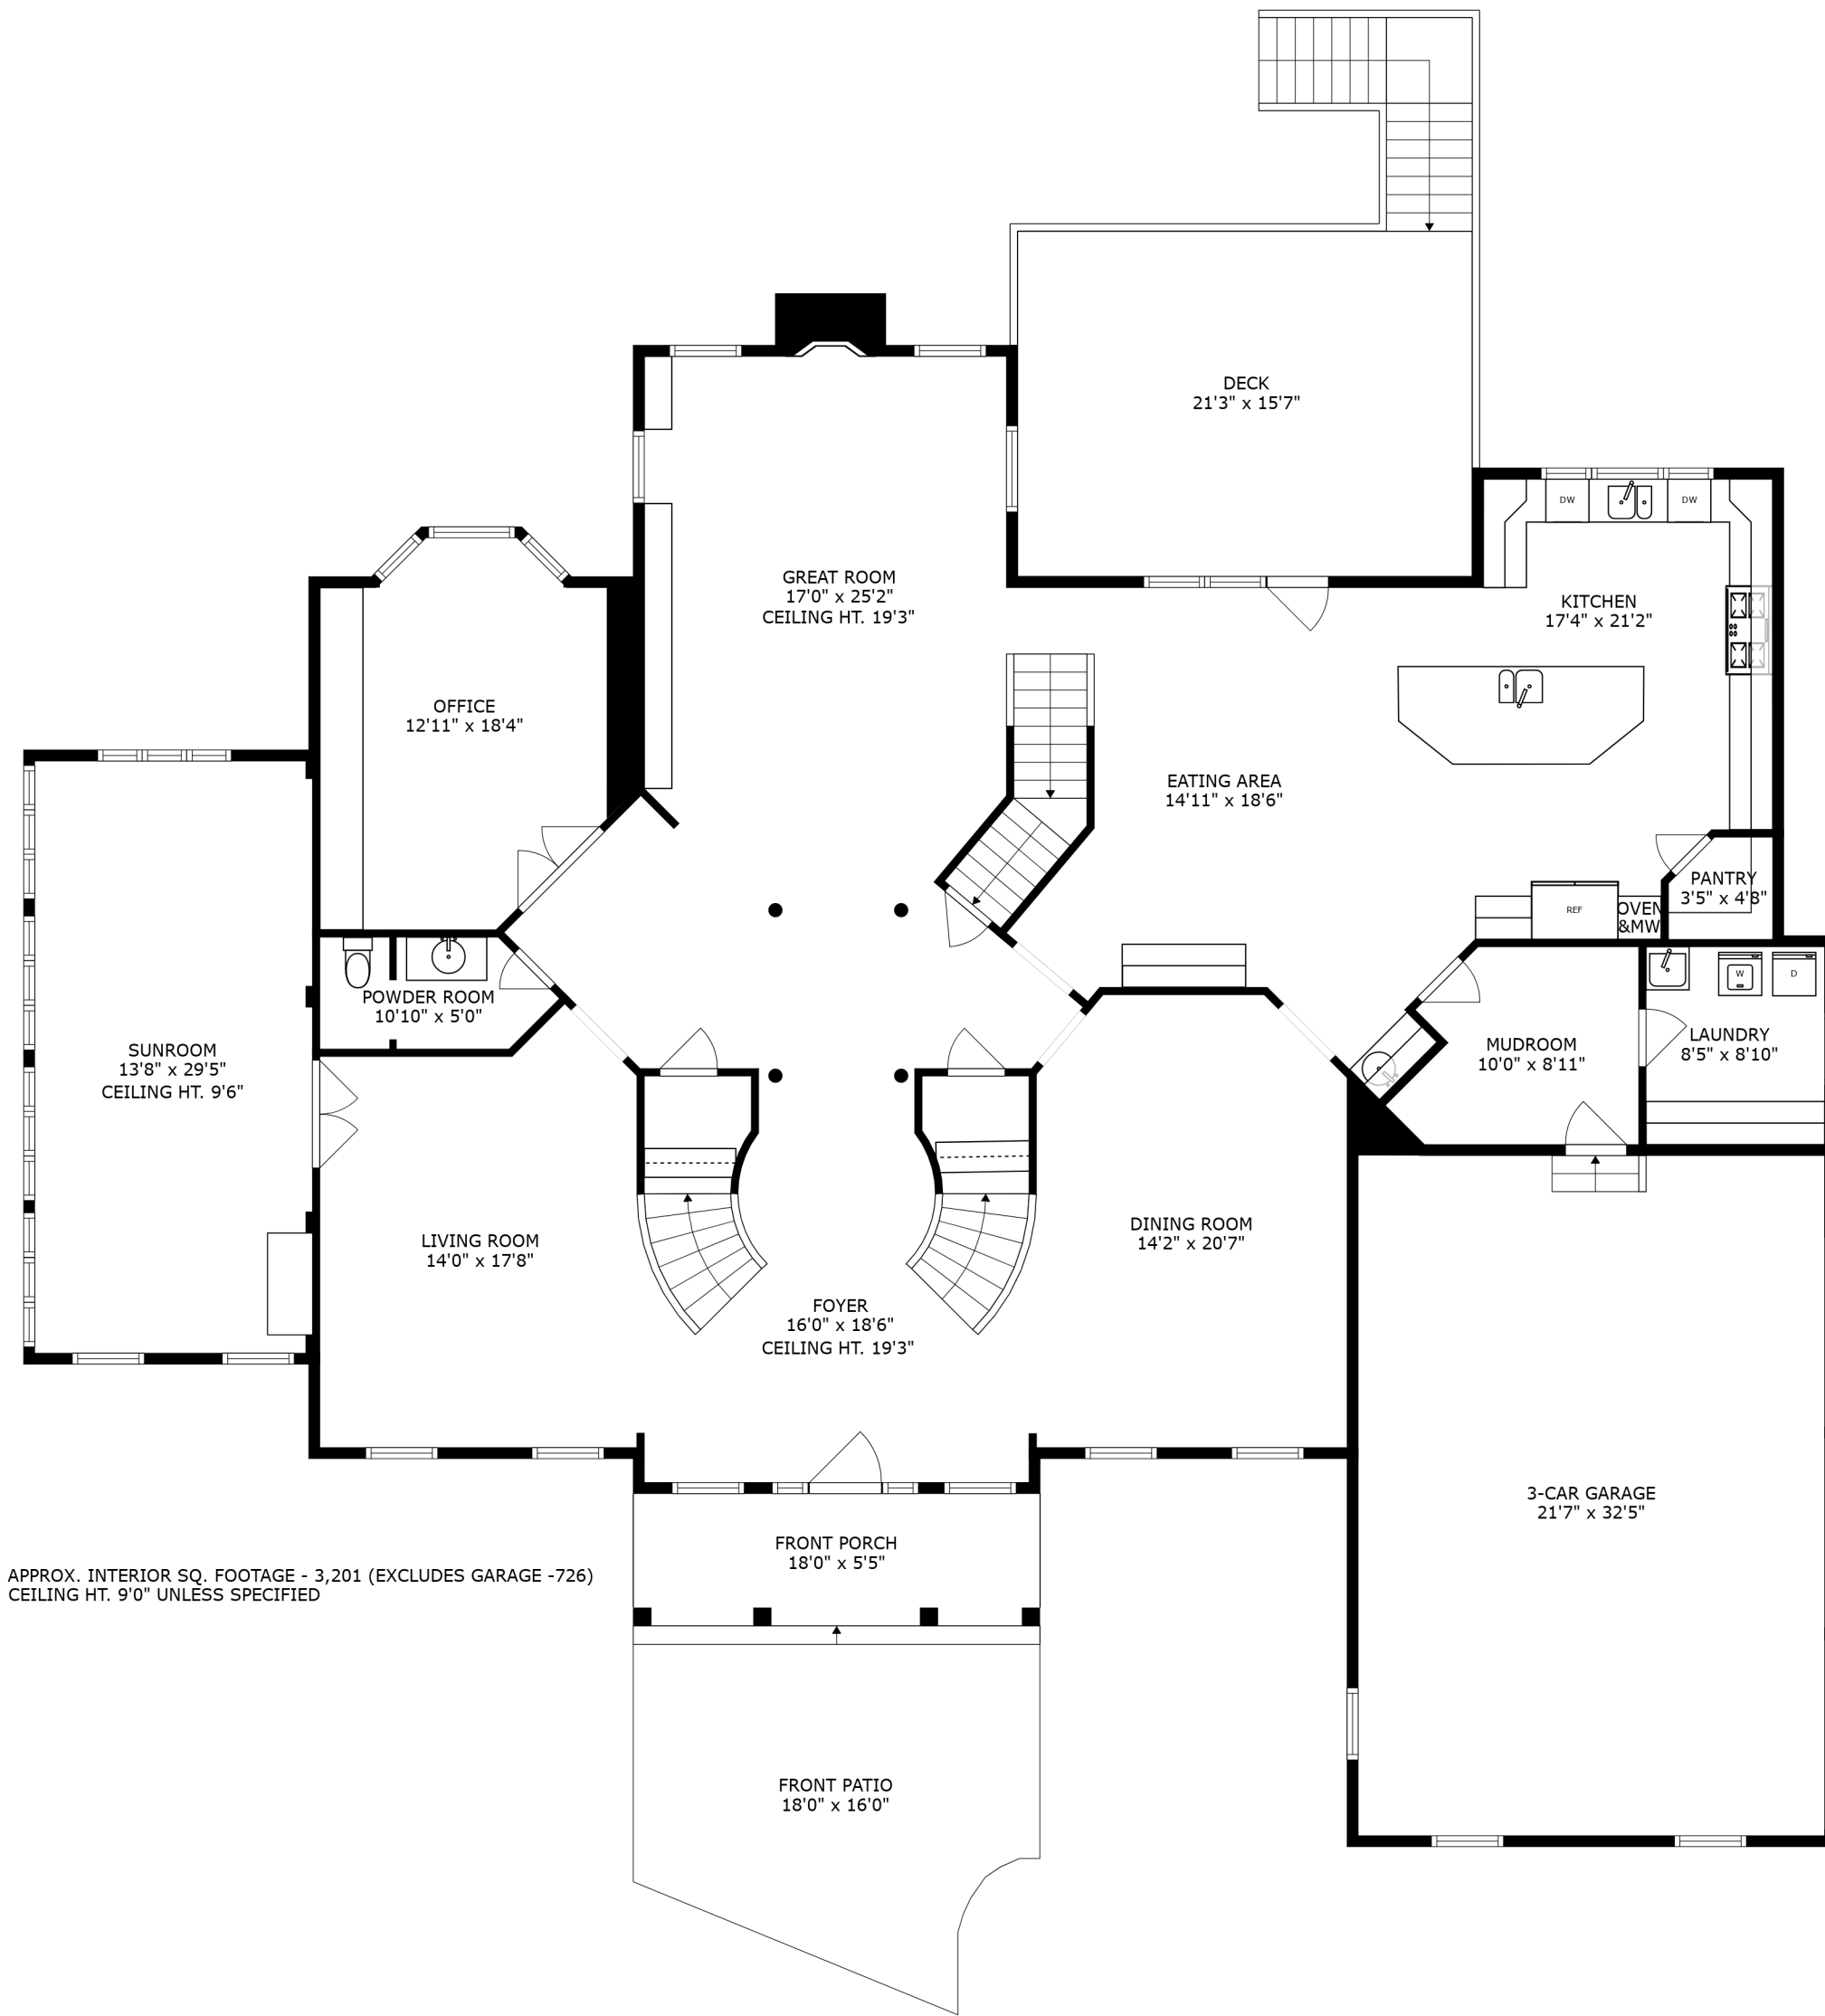

SIZES AND DIMENSIONS ARE APPROXIMATE, ACTUAL MAY VARY.

APPROX. INTERIOR SQ. FOOTAGE - 2,937  
 CEILING HT - 9'0" UNLESS SPECIFIED

SIZES AND DIMENSIONS ARE APPROXIMATE, ACTUAL MAY VARY.

APPROX. INTERIOR SQ. FOOTAGE - 3,201 (EXCLUDES GARAGE -726)  
 CEILING HT. 9'0" UNLESS SPECIFIED

SIZES AND DIMENSIONS ARE APPROXIMATE, ACTUAL MAY VARY.

APPROX. INTERIOR SQ. FOOTAGE - 3,141  
 FINISHED CEILING HT. 7'7"

SIZES AND DIMENSIONS ARE APPROXIMATE, ACTUAL MAY VARY.