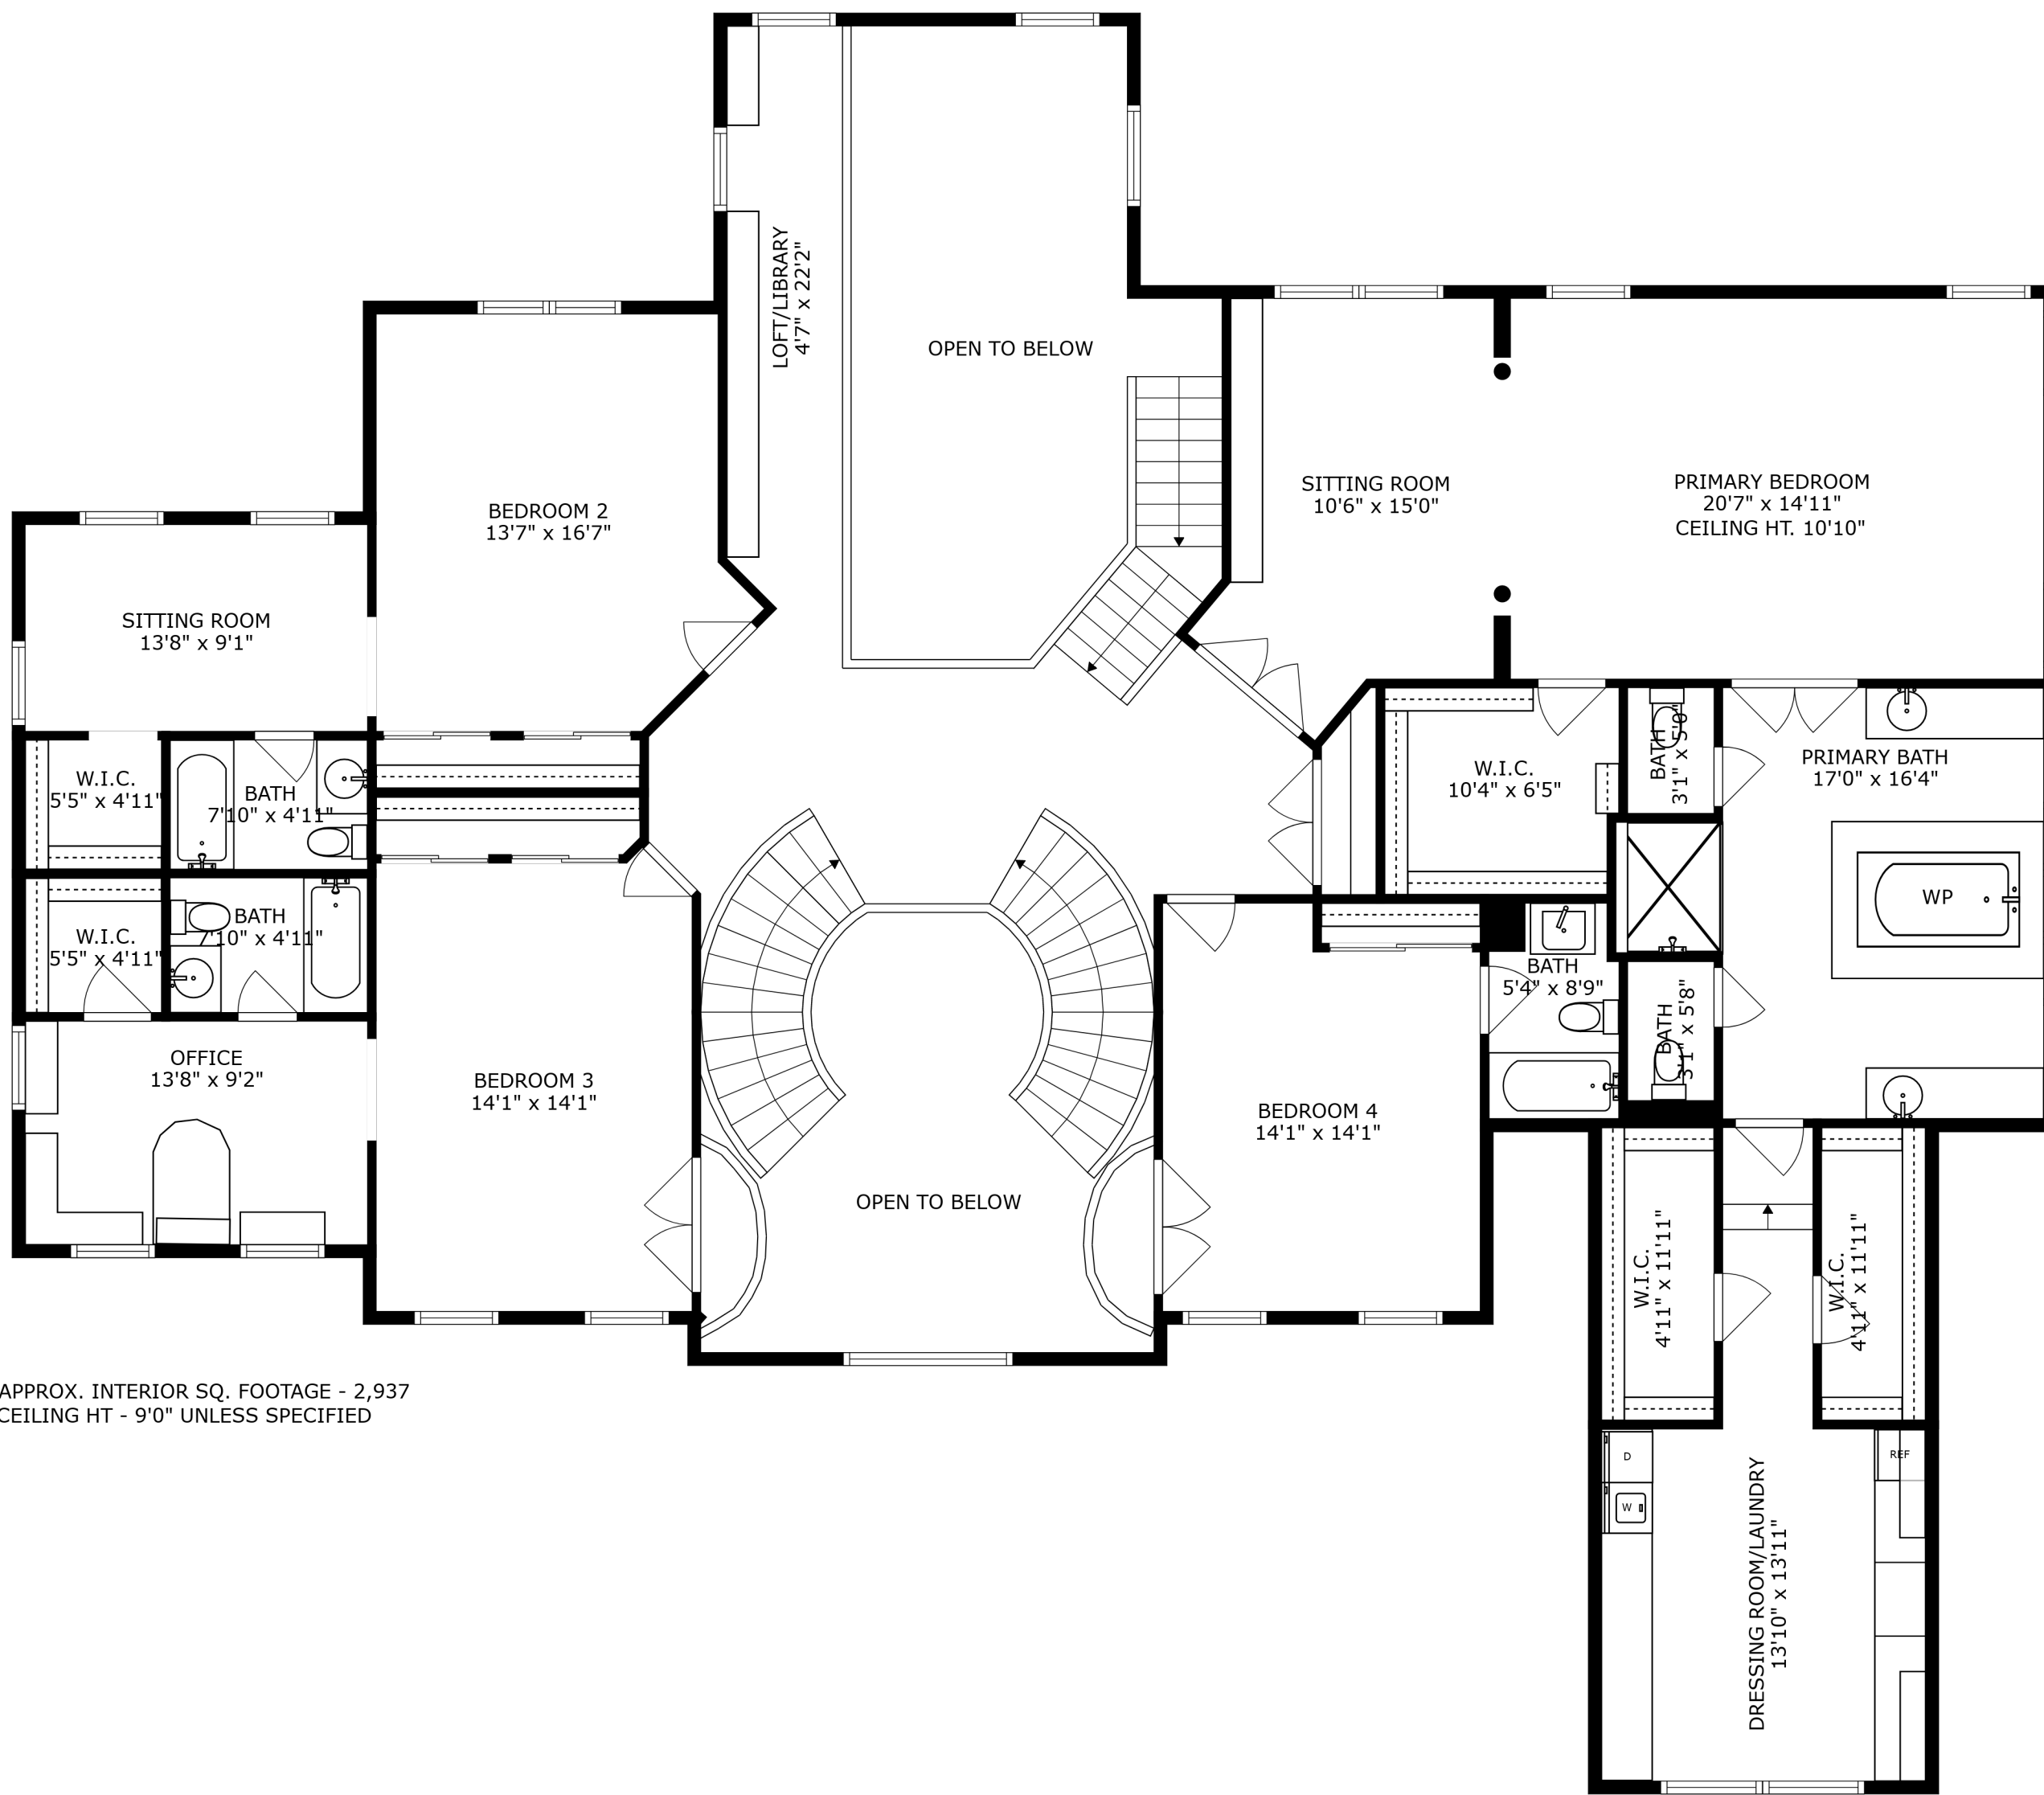

SIZES AND DIMENSIONS ARE APPROXIMATE, ACTUAL MAY VARY.

APPROX. INTERIOR SQ. FOOTAGE - 2,937  
 CEILING HT - 9'0" UNLESS SPECIFIED

SIZES AND DIMENSIONS ARE APPROXIMATE, ACTUAL MAY VARY.

APPROX. INTERIOR SQ. FOOTAGE - 3,201 (EXCLUDES GARAGE -726)  
 CEILING HT. 9'0" UNLESS SPECIFIED

SIZES AND DIMENSIONS ARE APPROXIMATE, ACTUAL MAY VARY.

APPROX. INTERIOR SQ. FOOTAGE - 3,141  
 FINISHED CEILING HT. 7'7"

SIZES AND DIMENSIONS ARE APPROXIMATE, ACTUAL MAY VARY.