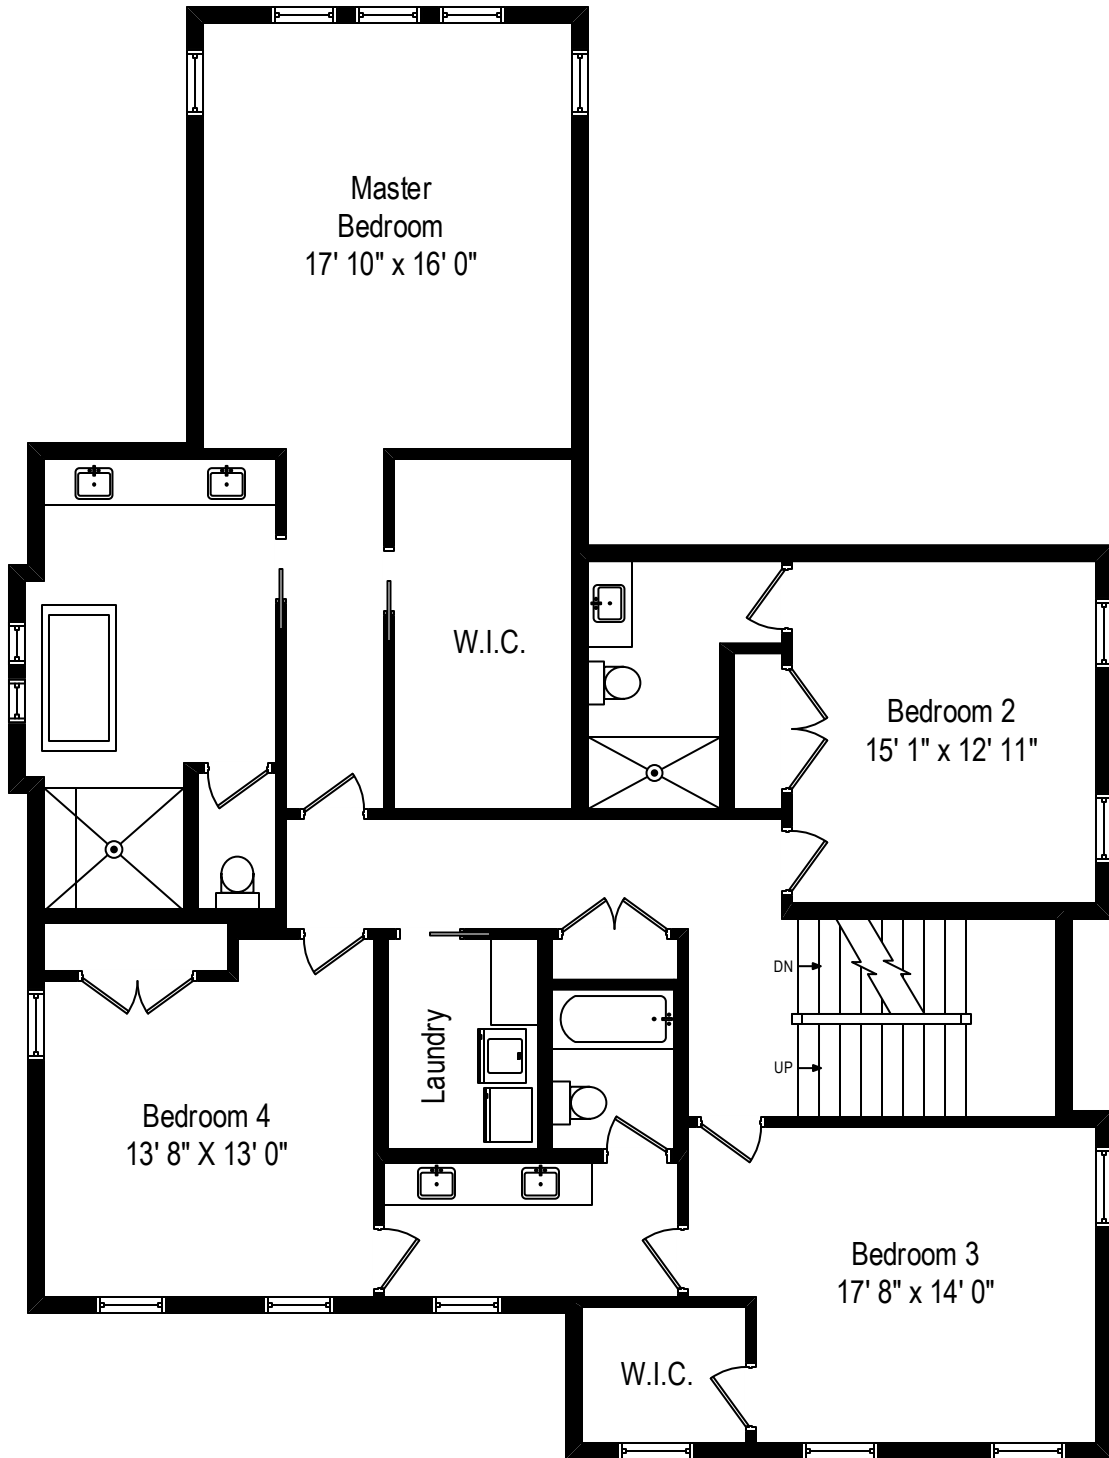

2429 Wilmette Avenue - Wilmette, IL 60091

First Level

2429 Wilmette Avenue - Wilmette, IL 60091

Second Level

All dimensions are approximate. This plan is for marketing purposes only.

2429 Wilmette Avenue - Wilmette, IL 60091

Attic

2429 Wilmette Avenue - Wilmette, IL 60091

Basement

Second Level

Attic

Basement

First Level

2429 Wilmette Avenue - Wilmette, IL 60091