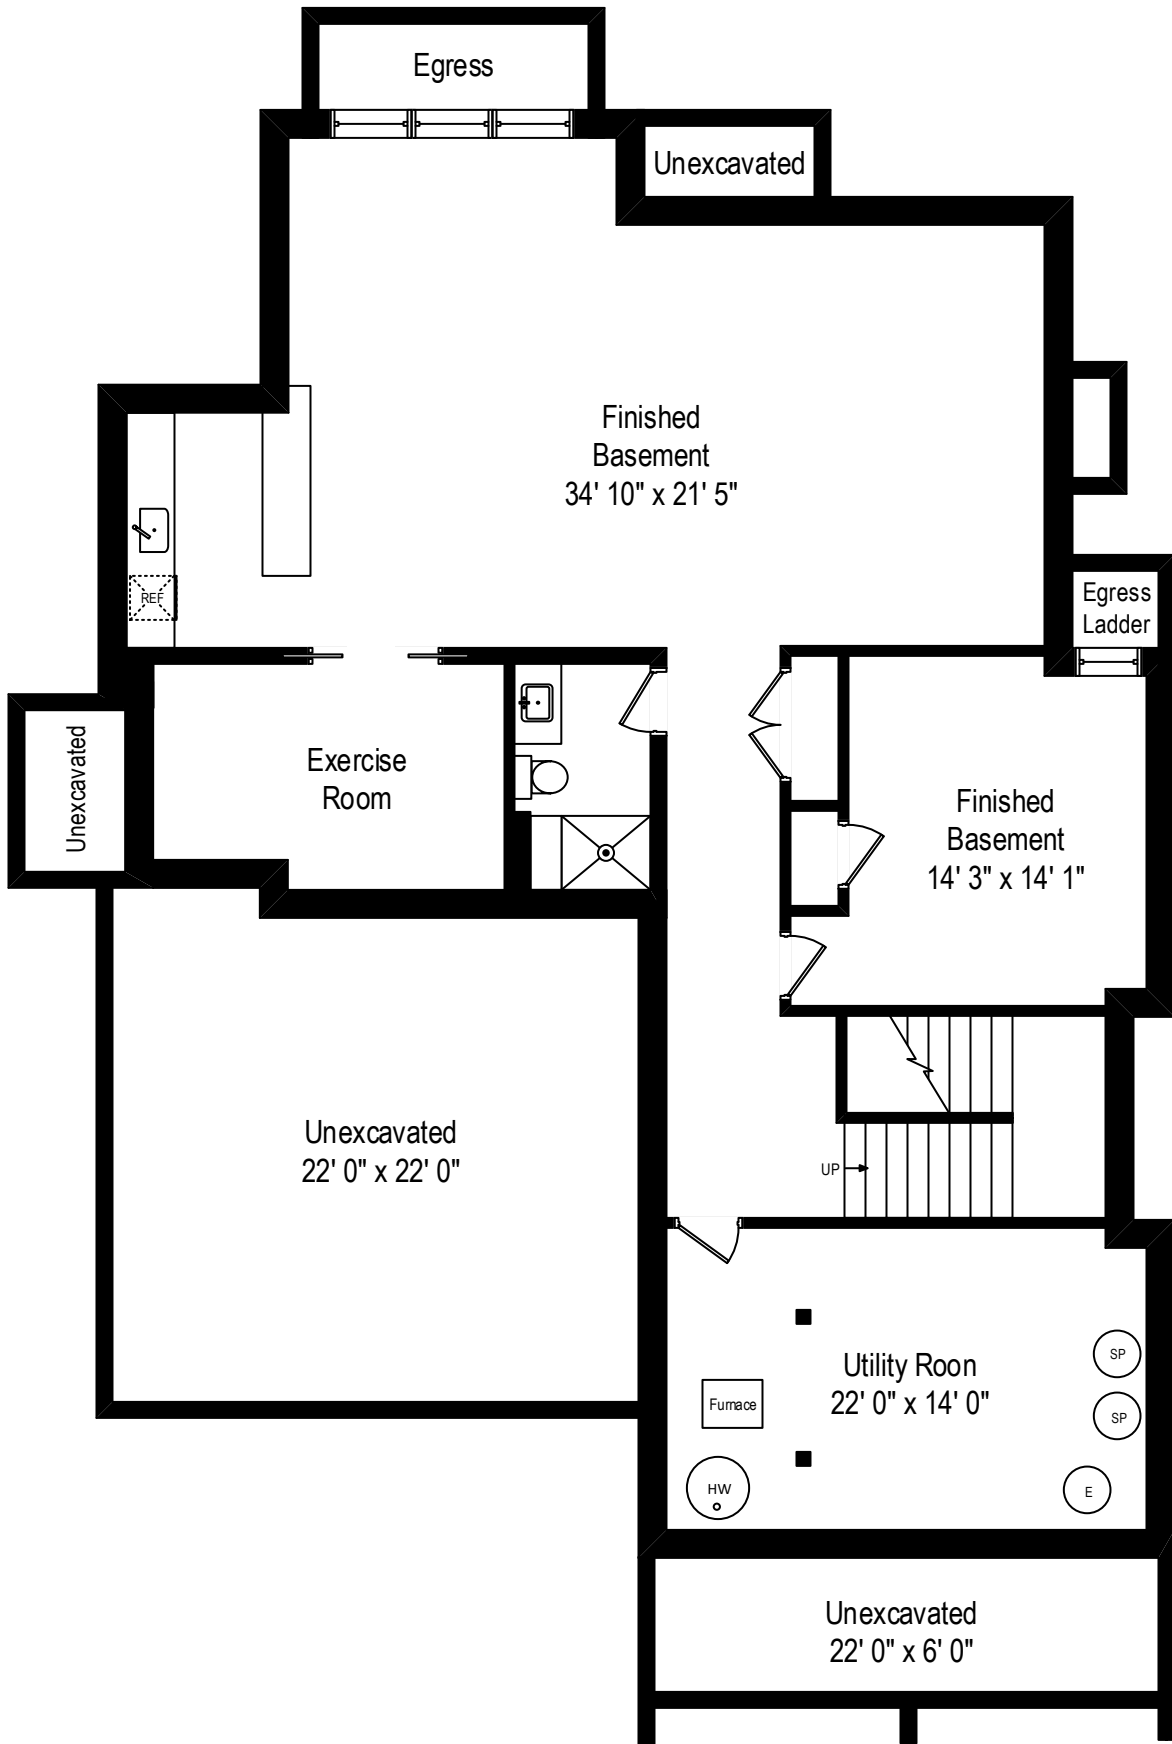

2429 Wilmette Avenue - Wilmette, IL 60091

First Level

2429 Wilmette Avenue - Wilmette, IL 60091

Second Level

All dimensions are approximate. This plan is for marketing purposes only.

2429 Wilmette Avenue - Wilmette, IL 60091

Attic

2429 Wilmette Avenue - Wilmette, IL 60091

Basement

Second Level

Attic

Basement

First Level

2429 Wilmette Avenue - Wilmette, IL 60091