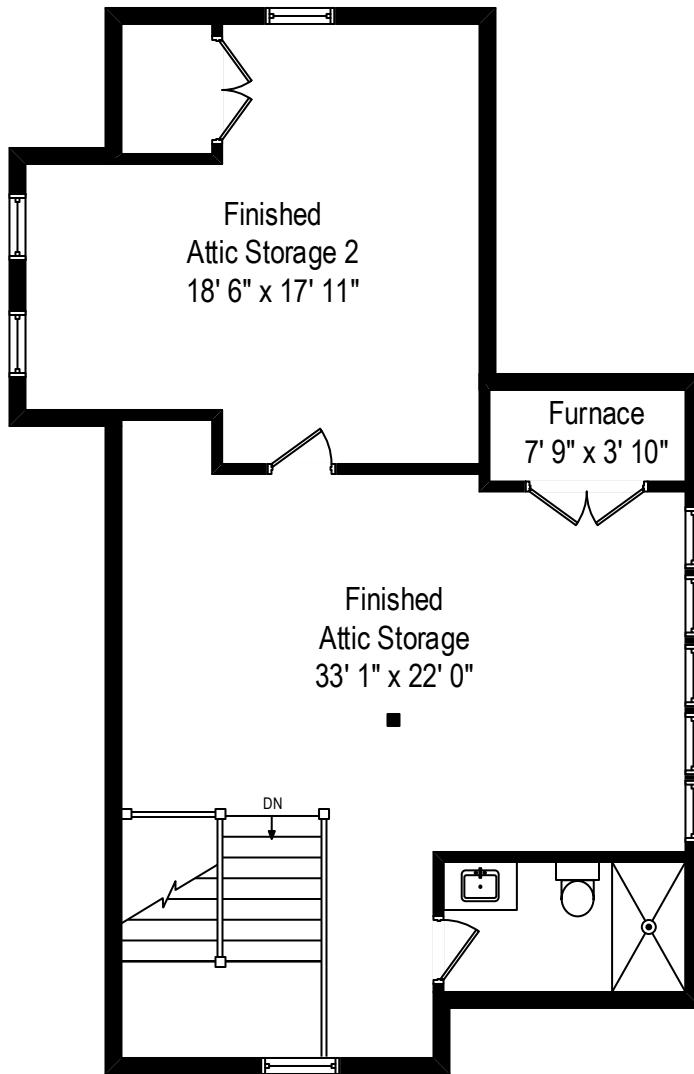

2429 Wilmette Avenue - Wilmette, IL 60091

First Level

2429 Wilmette Avenue - Wilmette, IL 60091

Second Level

All dimensions are approximate. This plan is for marketing purposes only.

2429 Wilmette Avenue - Wilmette, IL 60091

Attic

2429 Wilmette Avenue - Wilmette, IL 60091

Basement

Second Level

Attic

Basement

First Level

2429 Wilmette Avenue - Wilmette, IL 60091