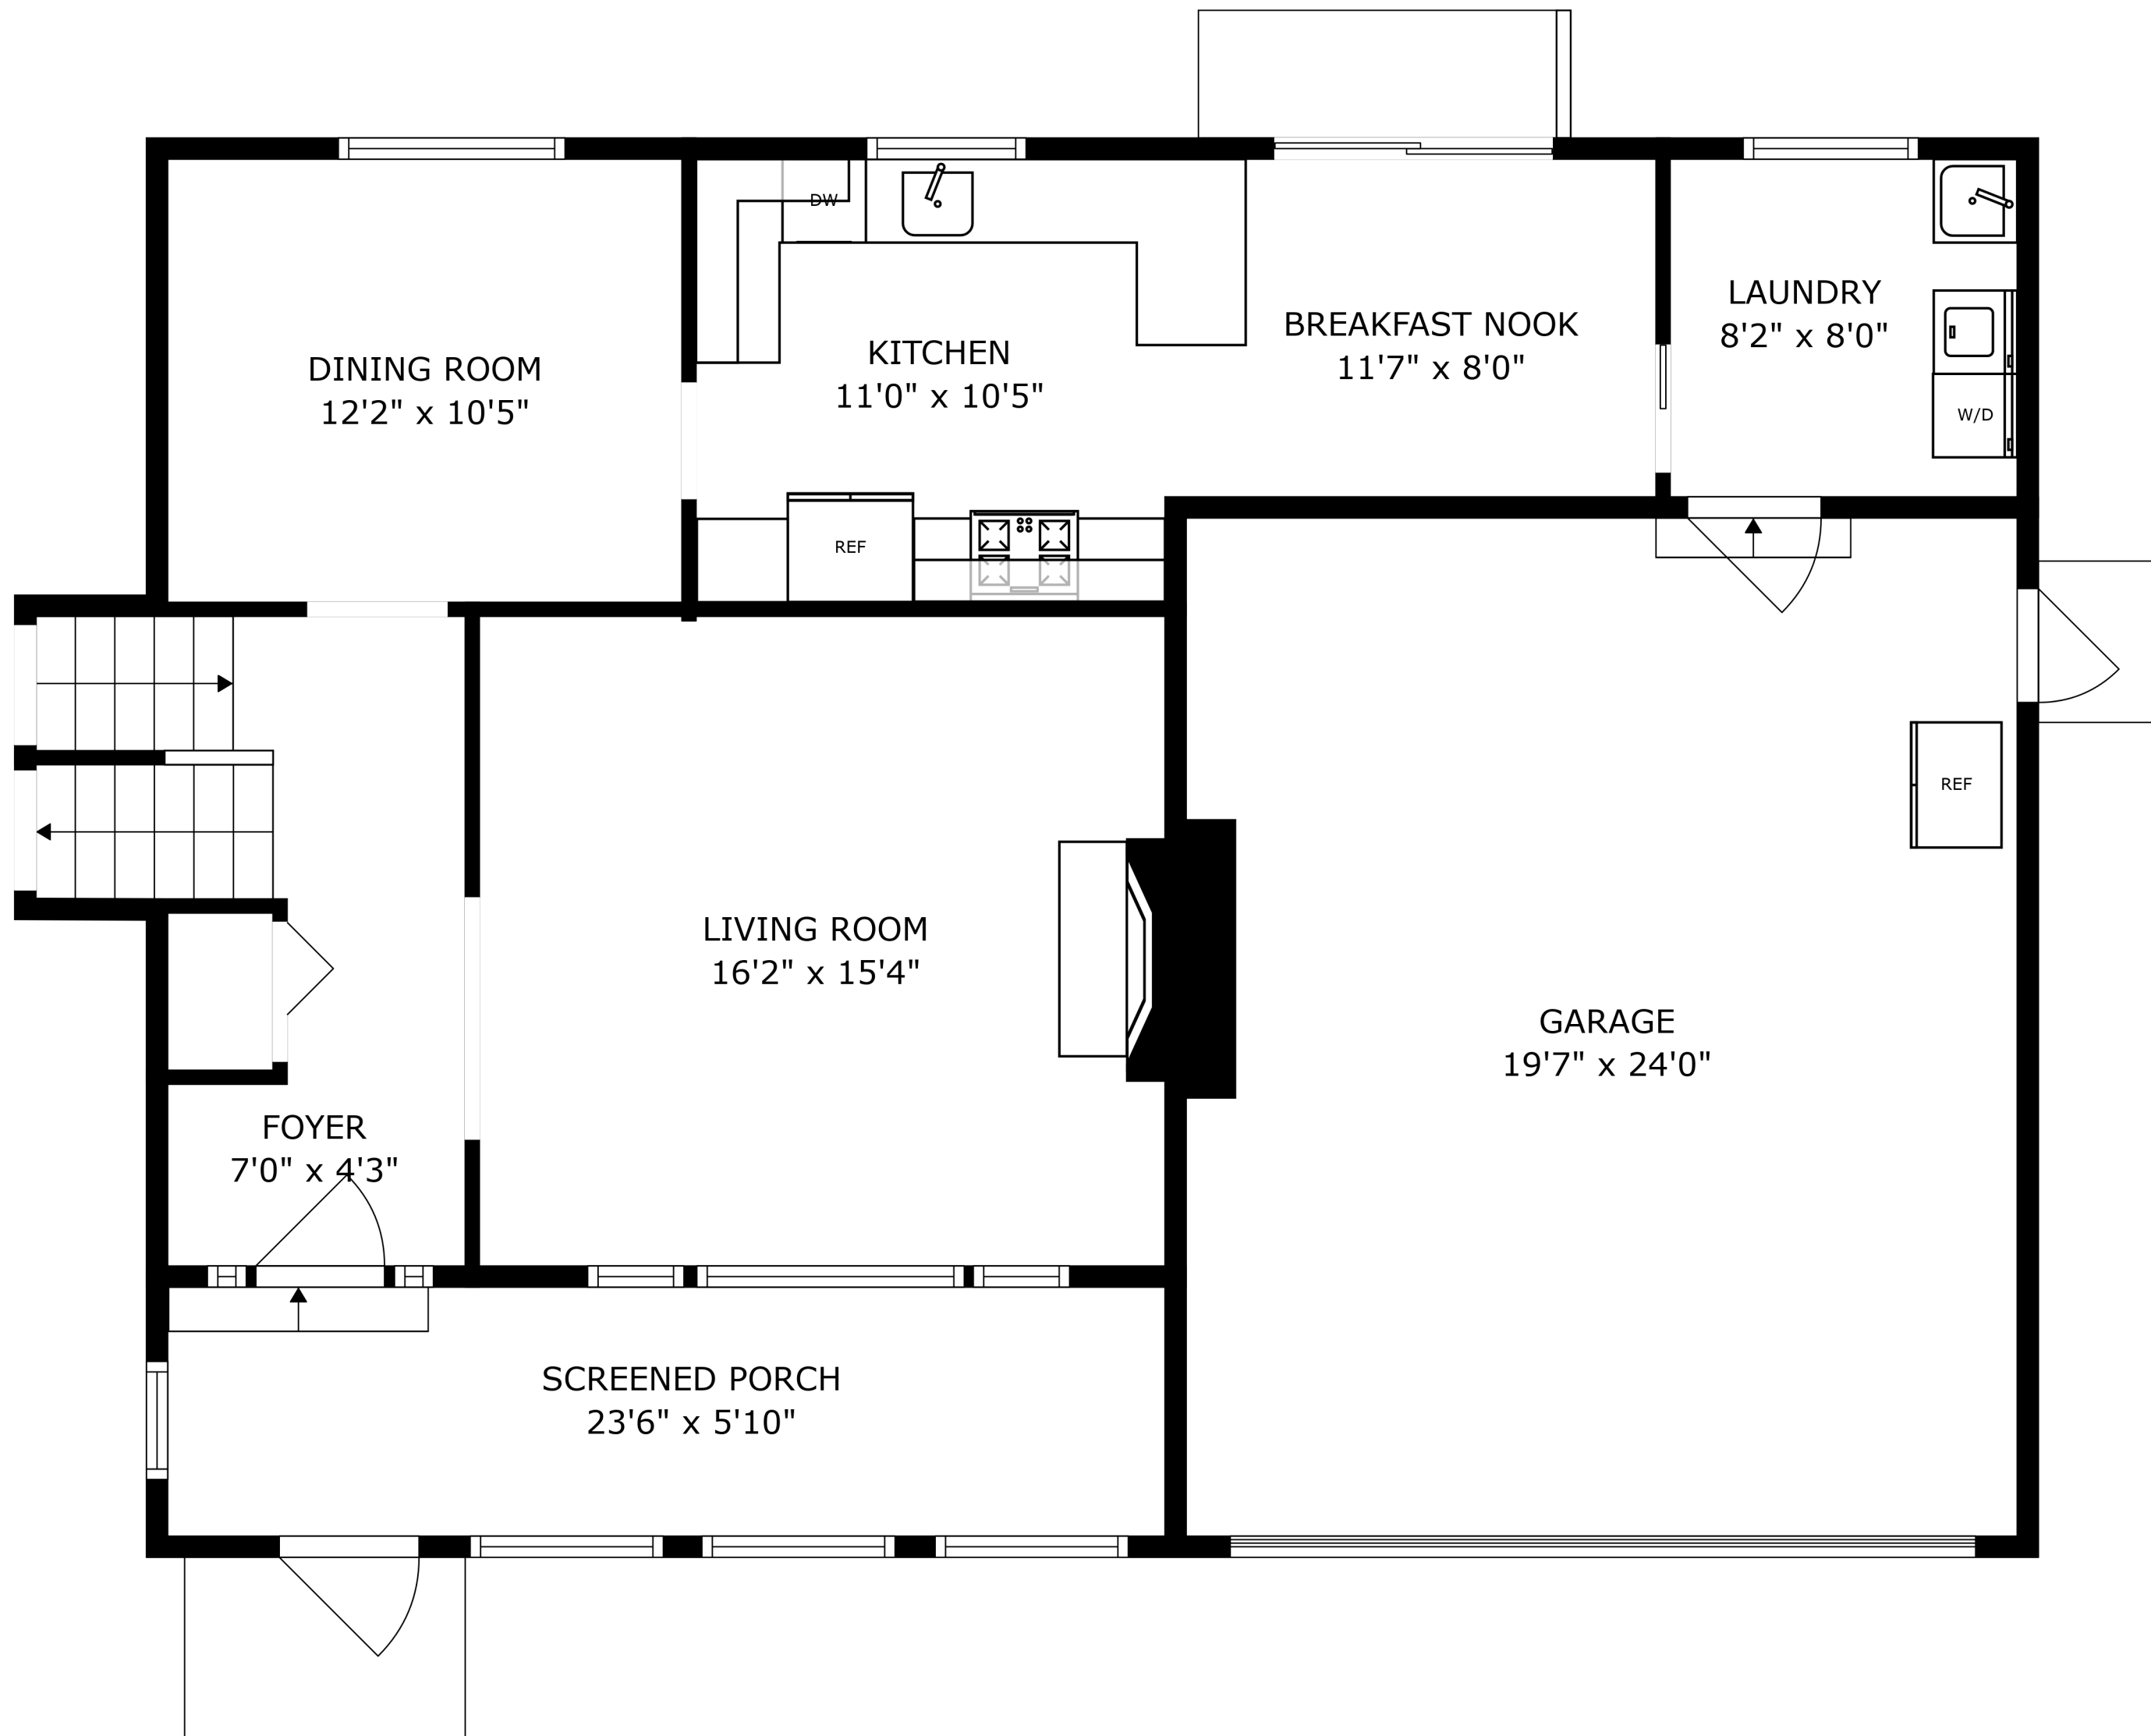

SIZES AND DIMENSIONS ARE APPROXIMATE, ACTUAL MAY VARY.

SIZES AND DIMENSIONS ARE APPROXIMATE, ACTUAL MAY VARY.

SIZES AND DIMENSIONS ARE APPROXIMATE, ACTUAL MAY VARY.

SIZES AND DIMENSIONS ARE APPROXIMATE, ACTUAL MAY VARY.

BASEMENT
23'3" x 24'7"

STORAGE
13'0" x 6'10"

SIZES AND DIMENSIONS ARE APPROXIMATE, ACTUAL MAY VARY.