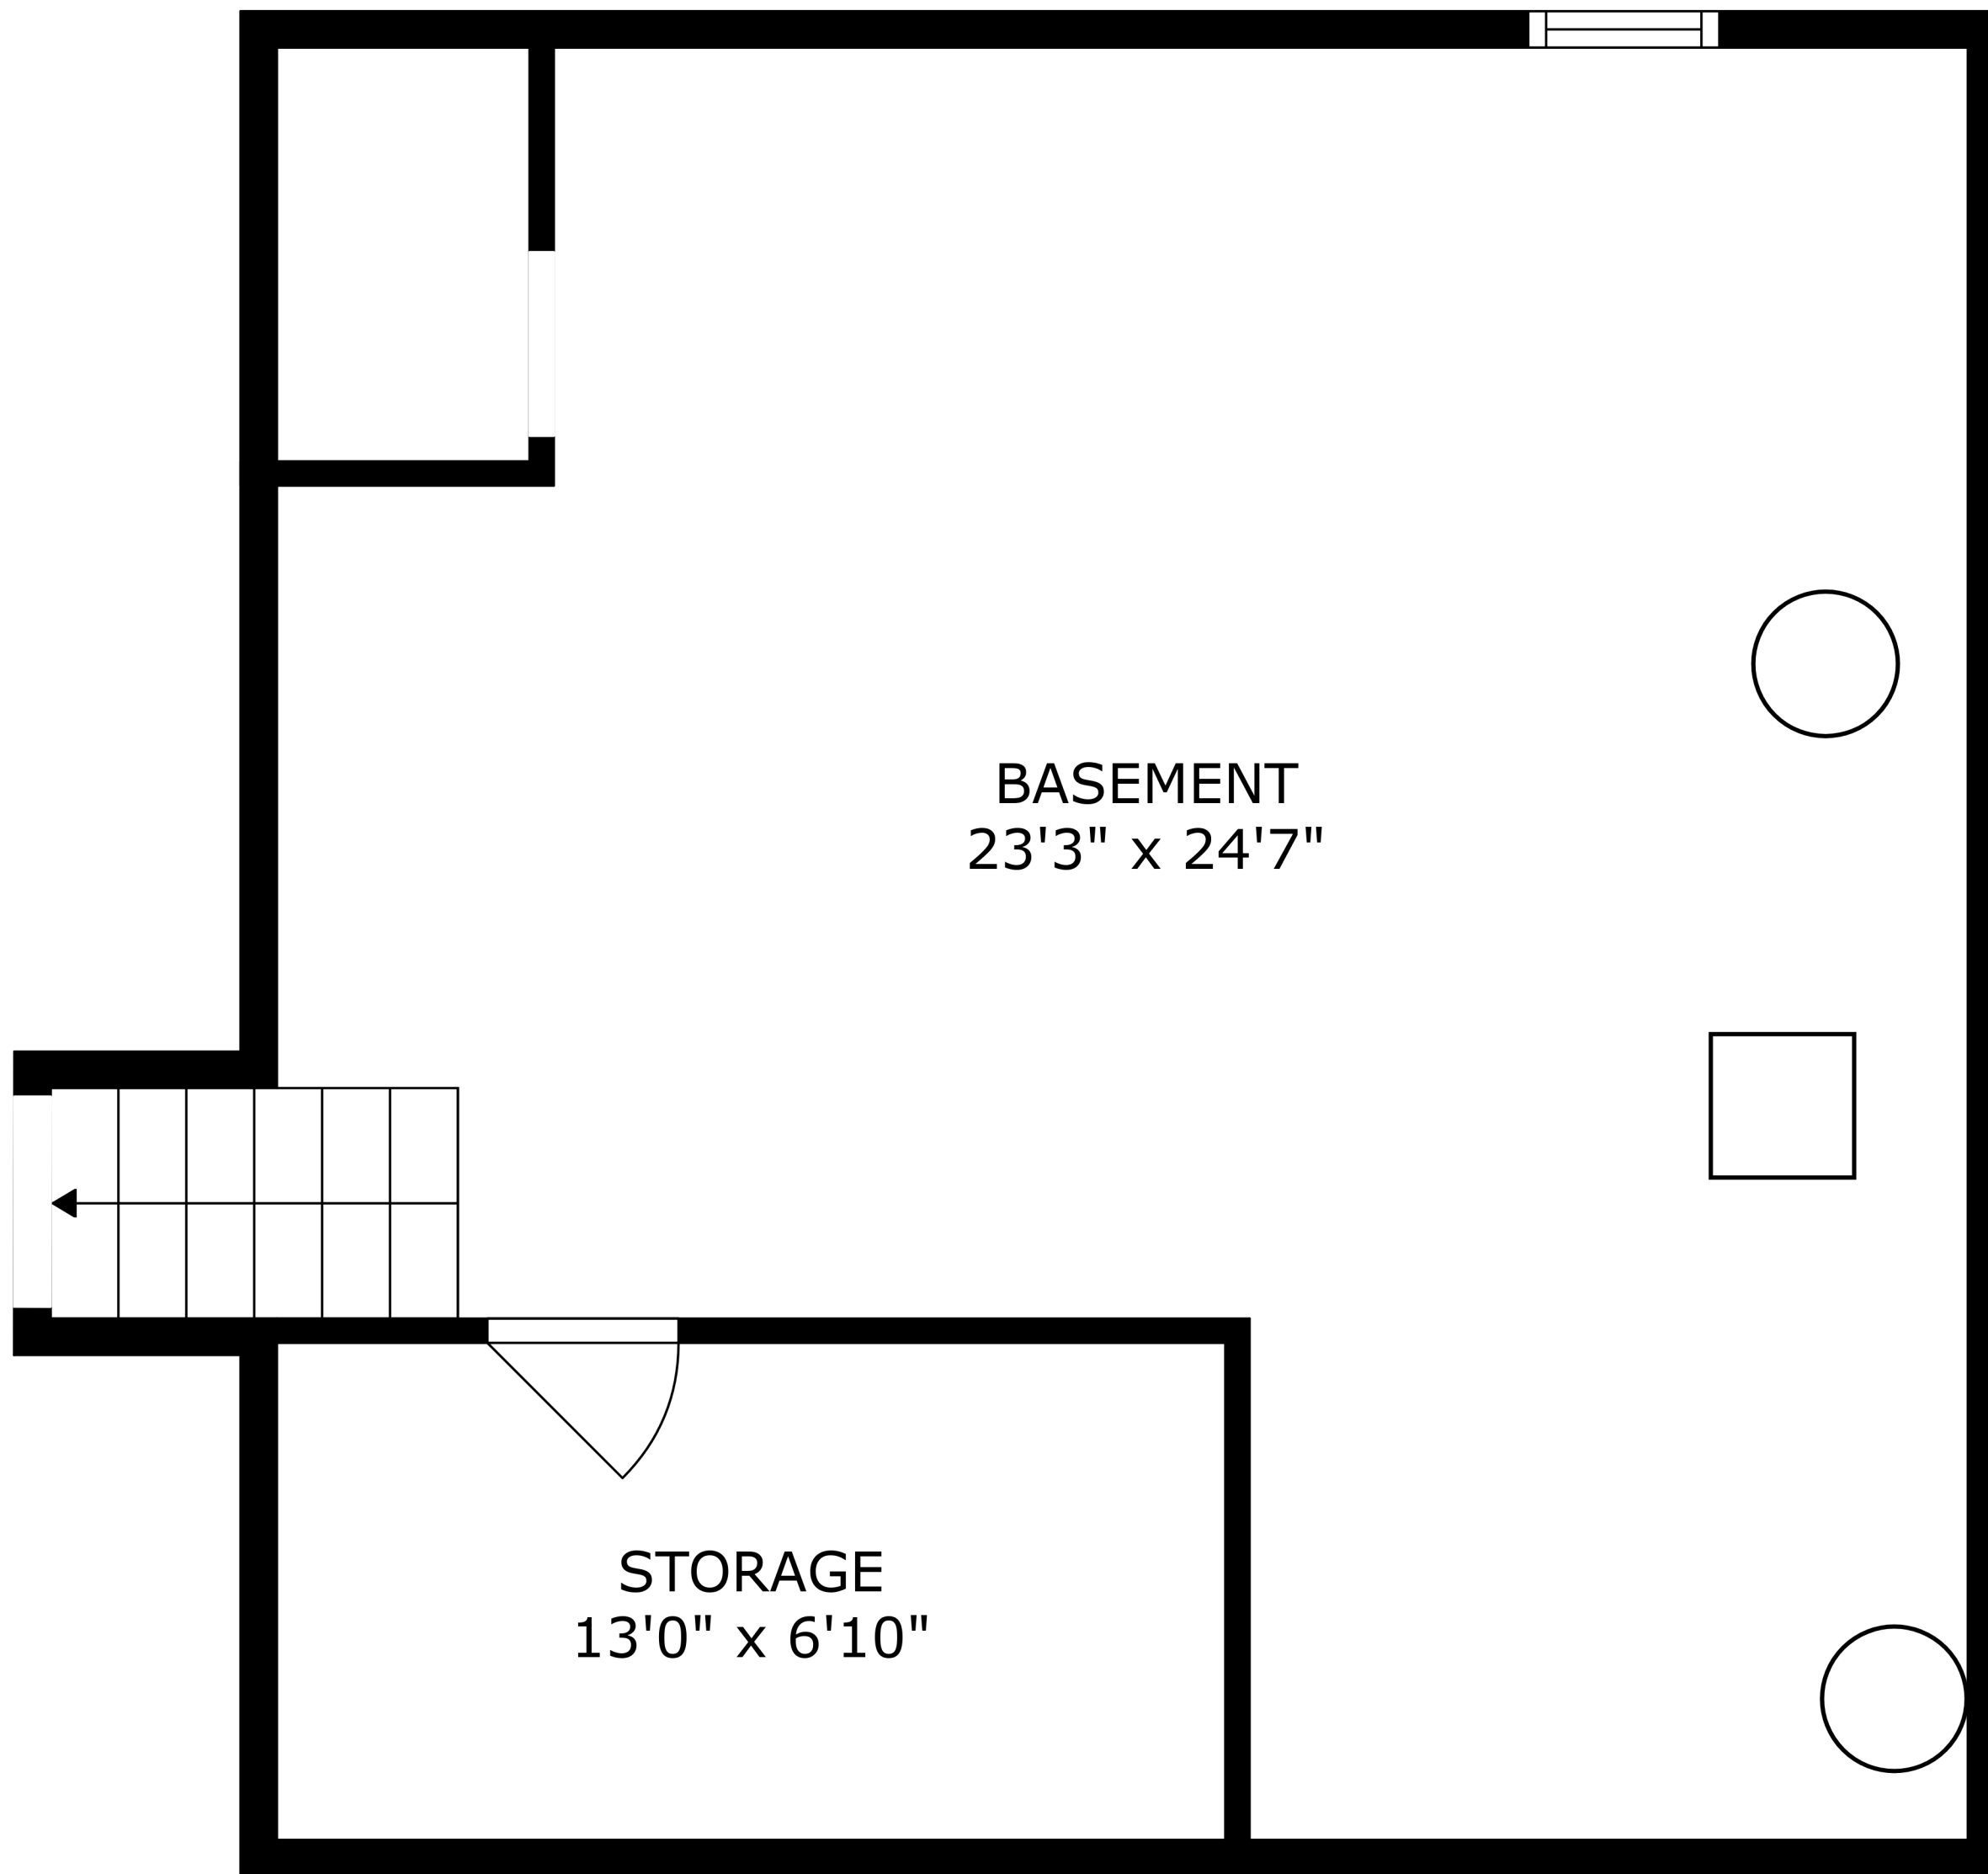

SIZES AND DIMENSIONS ARE APPROXIMATE, ACTUAL MAY VARY.

SIZES AND DIMENSIONS ARE APPROXIMATE, ACTUAL MAY VARY.

SIZES AND DIMENSIONS ARE APPROXIMATE, ACTUAL MAY VARY.

SIZES AND DIMENSIONS ARE APPROXIMATE, ACTUAL MAY VARY.

BASEMENT
23'3" x 24'7"

STORAGE
13'0" x 6'10"

SIZES AND DIMENSIONS ARE APPROXIMATE, ACTUAL MAY VARY.