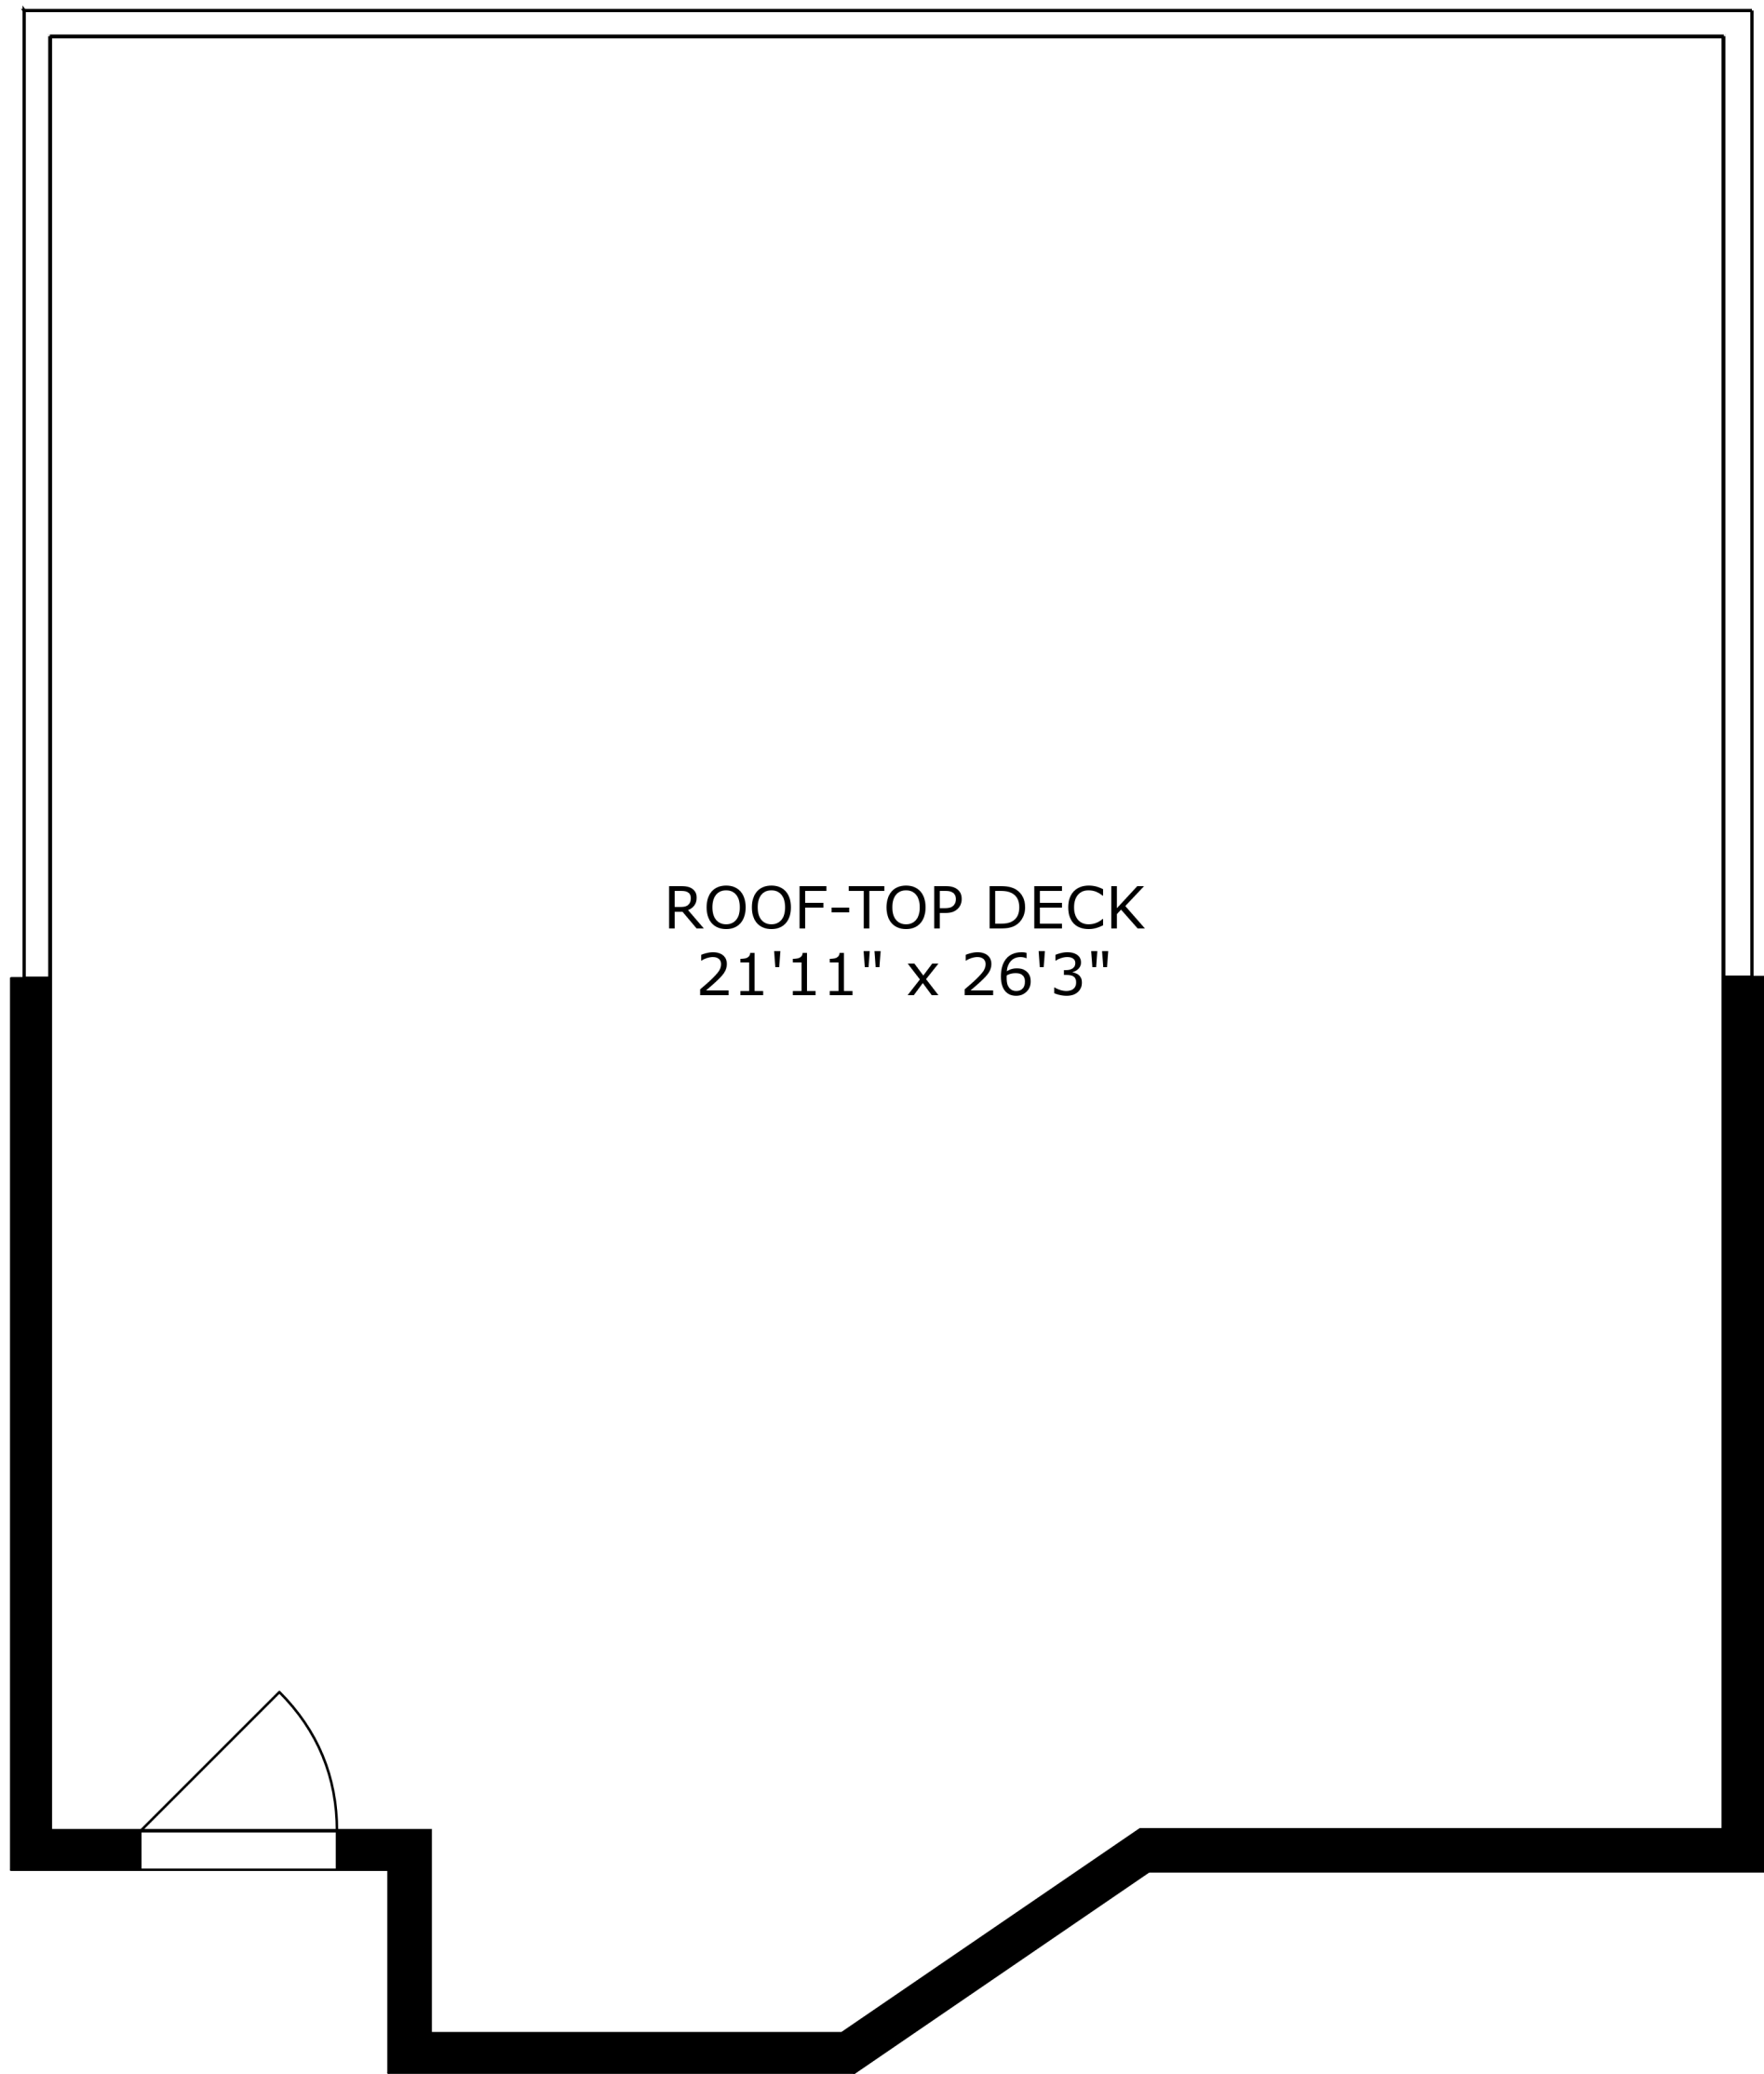

FLOOR 1

FLOOR 2

FLOOR 3

ROOF-TOP DECK
21'11" x 26'3"

SIZES AND DIMENSIONS ARE APPROXIMATE, ACTUAL MAY VARY.

SIZES AND DIMENSIONS ARE APPROXIMATE, ACTUAL MAY VARY.

SIZES AND DIMENSIONS ARE APPROXIMATE, ACTUAL MAY VARY.