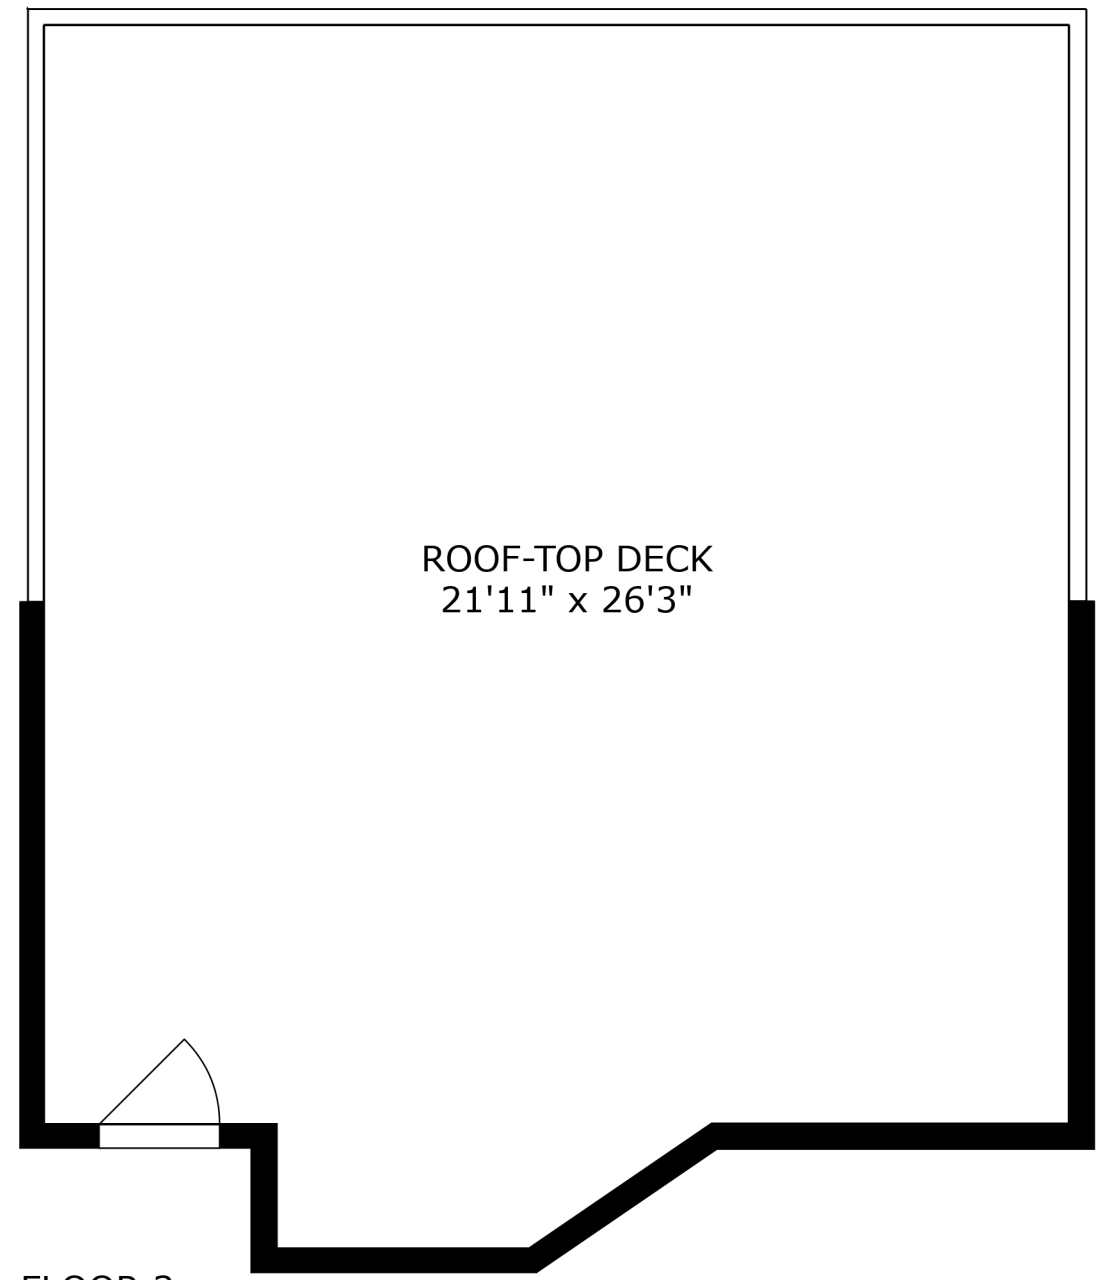

FLOOR 1

FLOOR 2

FLOOR 3

ROOF-TOP DECK
21'11" x 26'3"

SIZES AND DIMENSIONS ARE APPROXIMATE, ACTUAL MAY VARY.

SIZES AND DIMENSIONS ARE APPROXIMATE, ACTUAL MAY VARY.

SIZES AND DIMENSIONS ARE APPROXIMATE, ACTUAL MAY VARY.