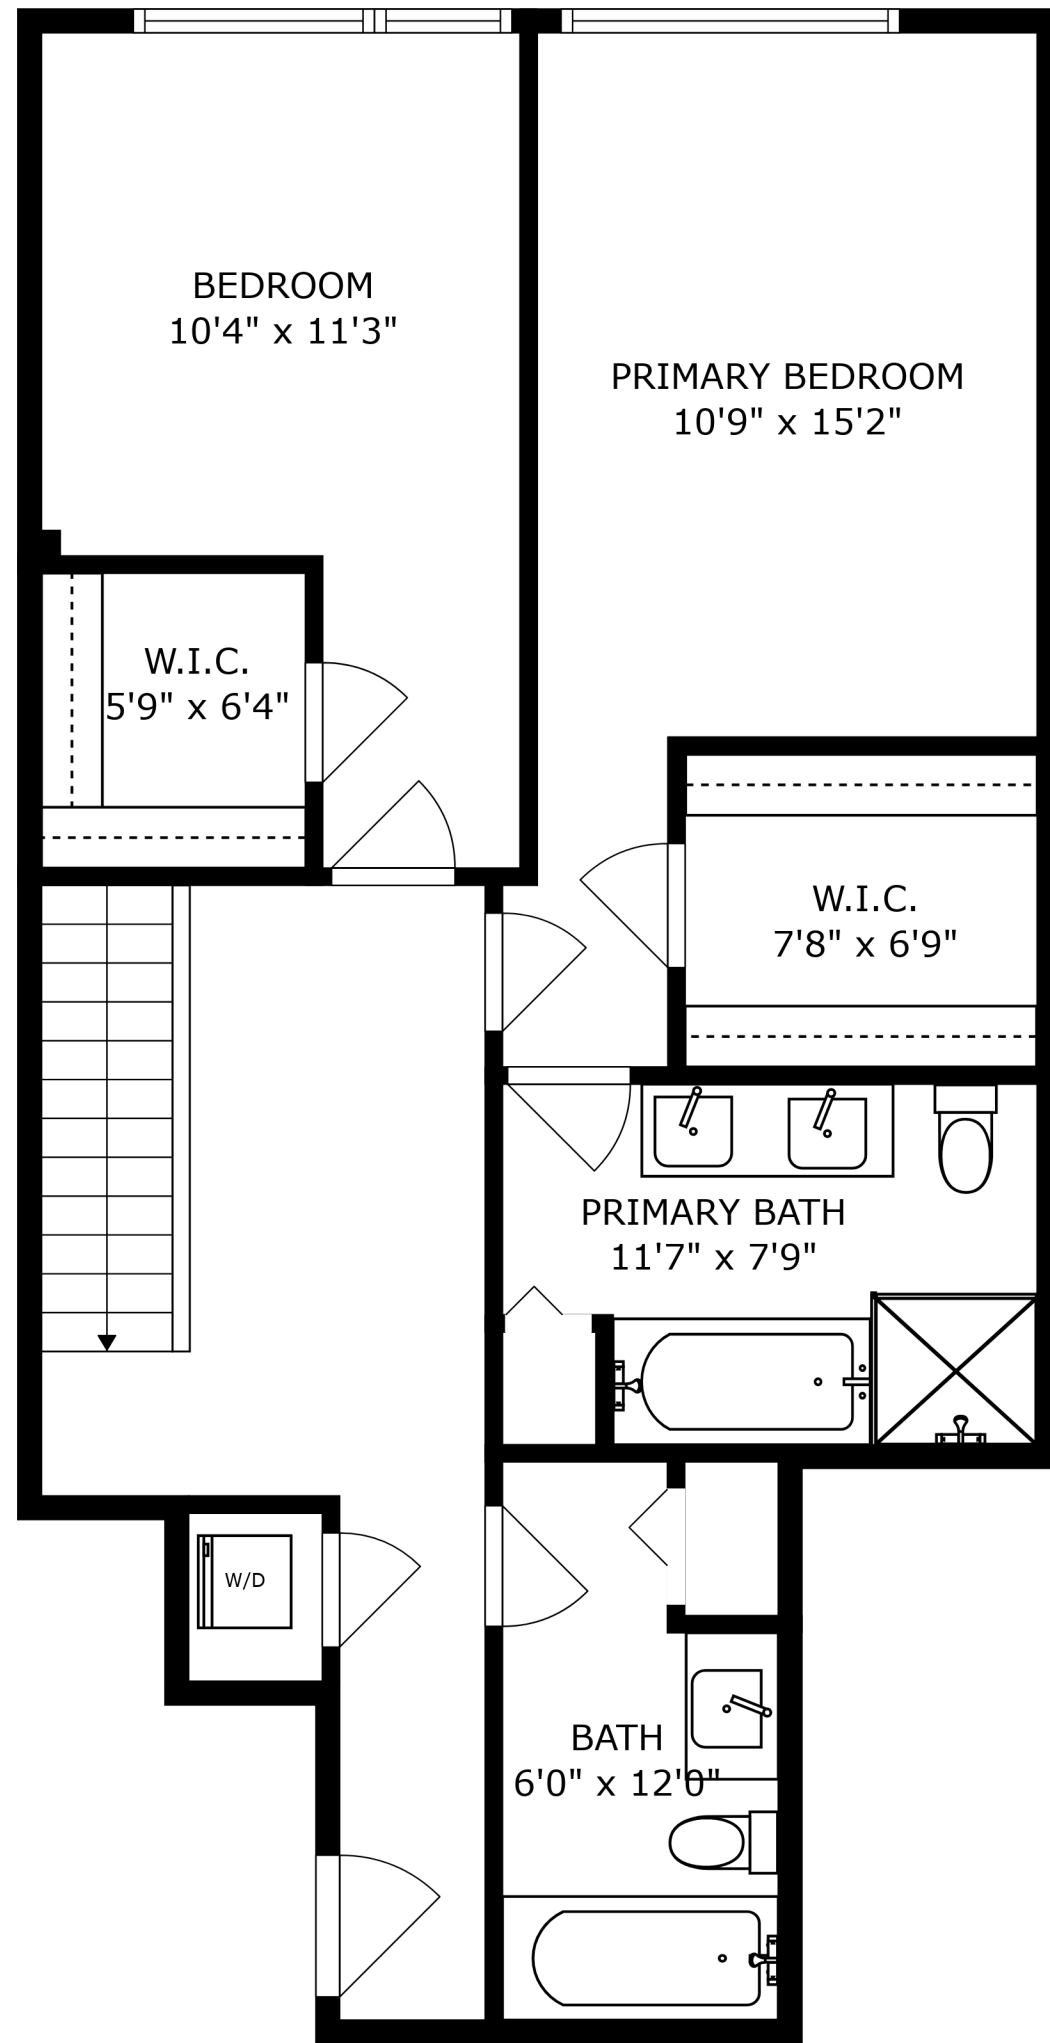

FLOOR 1

FLOOR 2

FLOOR 3

ROOF-TOP DECK
21'11" x 26'3"

SIZES AND DIMENSIONS ARE APPROXIMATE, ACTUAL MAY VARY.

SIZES AND DIMENSIONS ARE APPROXIMATE, ACTUAL MAY VARY.

SIZES AND DIMENSIONS ARE APPROXIMATE, ACTUAL MAY VARY.