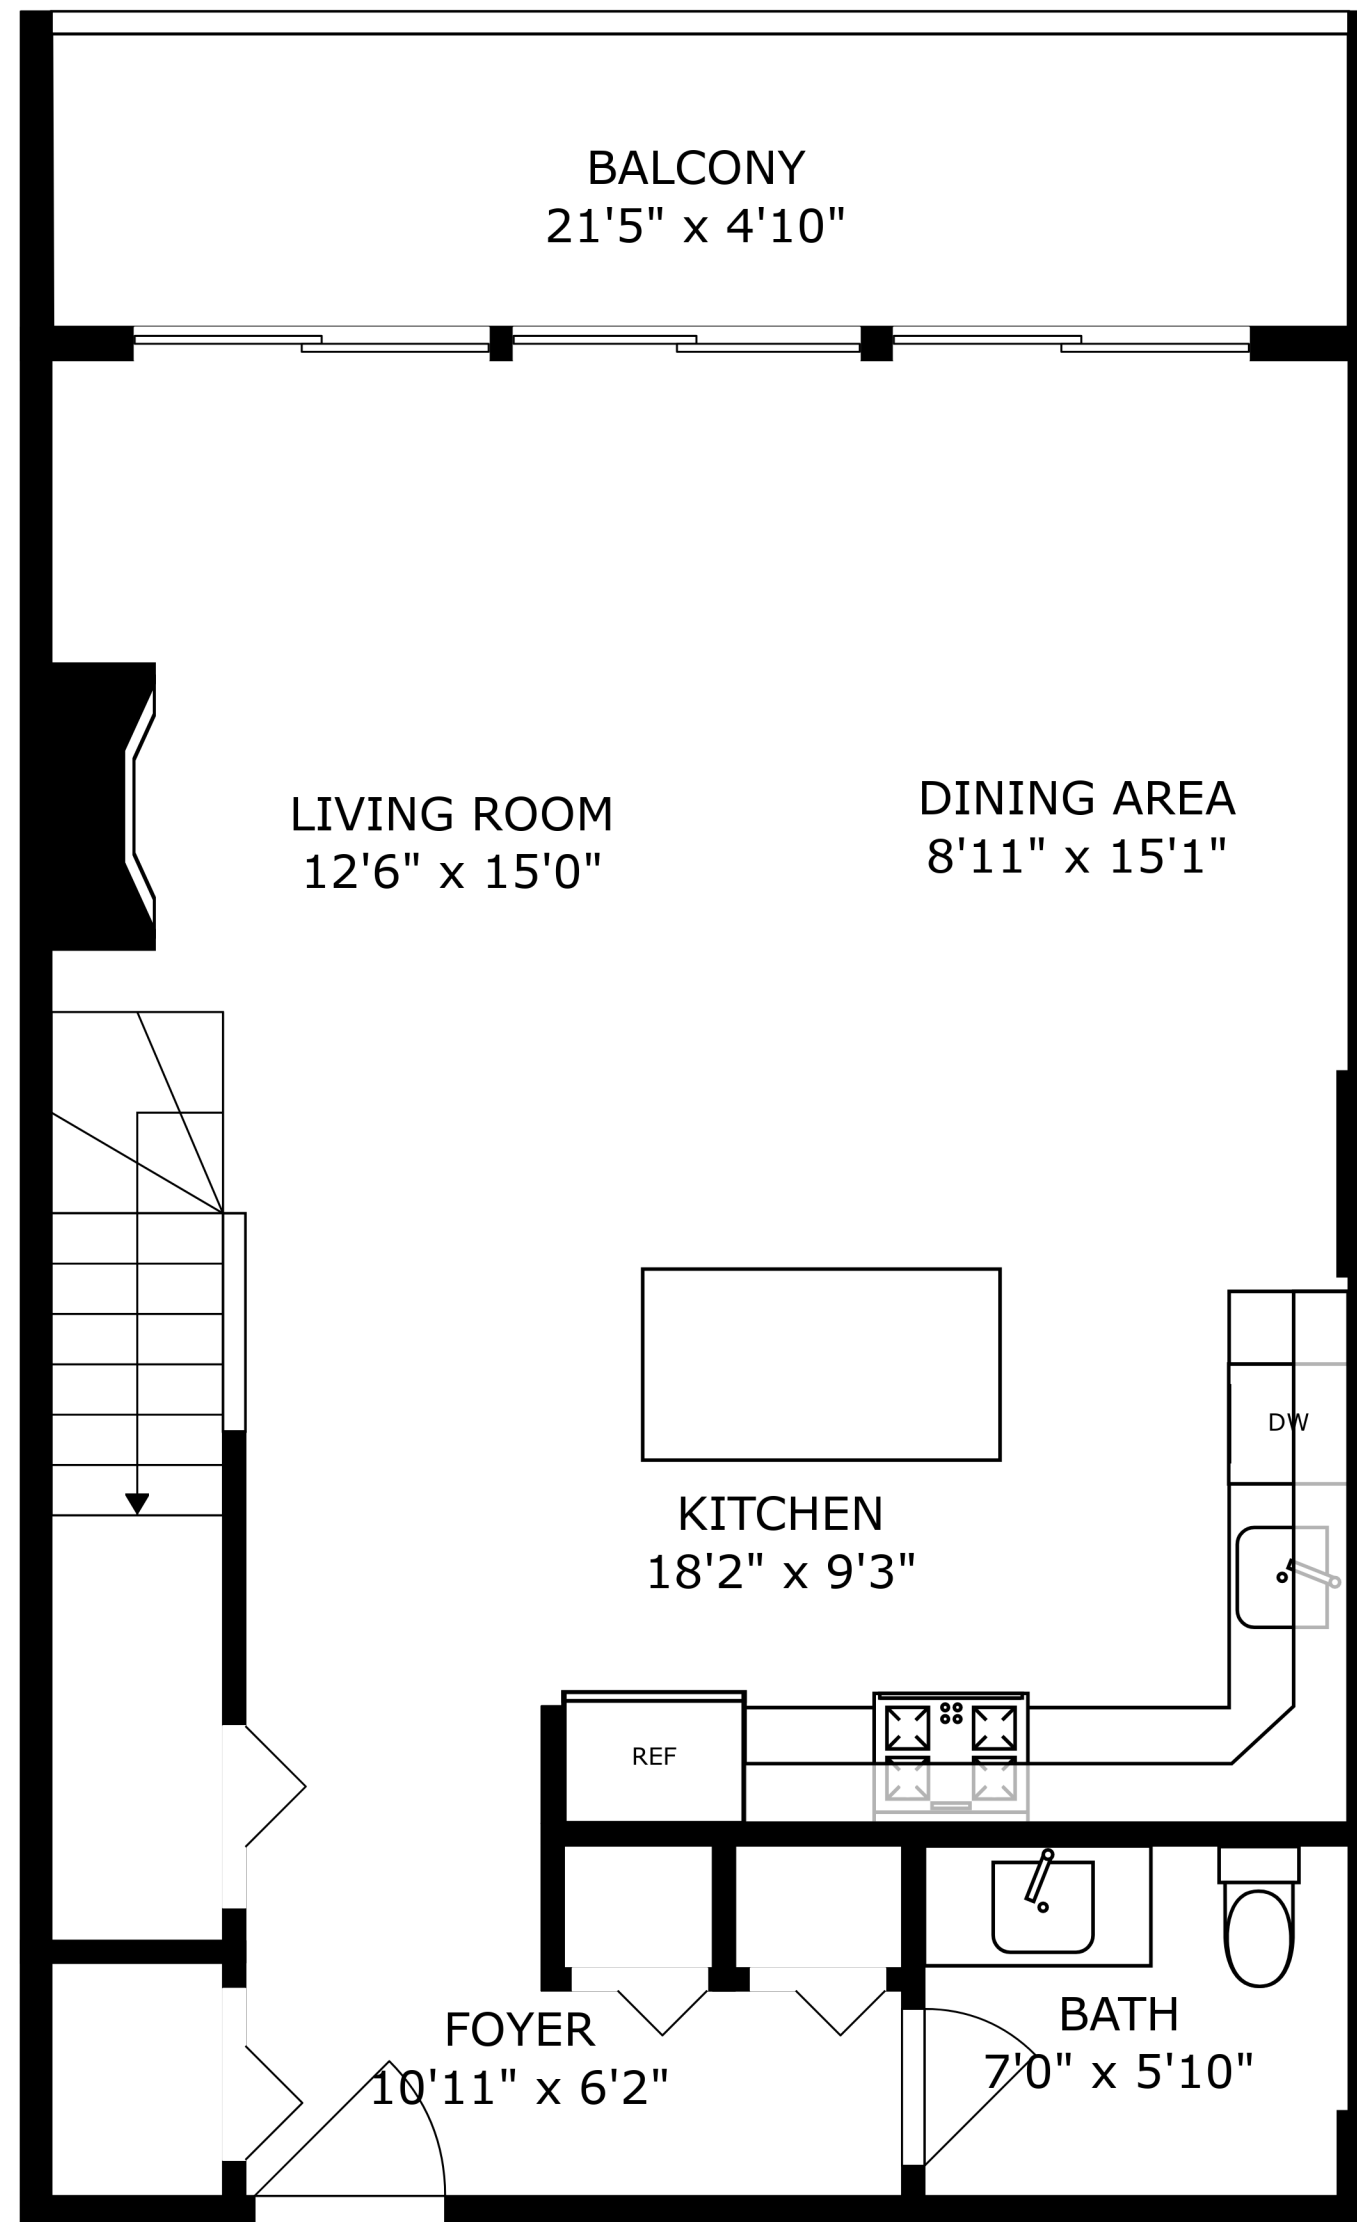

FLOOR 1

FLOOR 2

FLOOR 3

ROOF-TOP DECK
21'11" x 26'3"

SIZES AND DIMENSIONS ARE APPROXIMATE, ACTUAL MAY VARY.

SIZES AND DIMENSIONS ARE APPROXIMATE, ACTUAL MAY VARY.

SIZES AND DIMENSIONS ARE APPROXIMATE, ACTUAL MAY VARY.