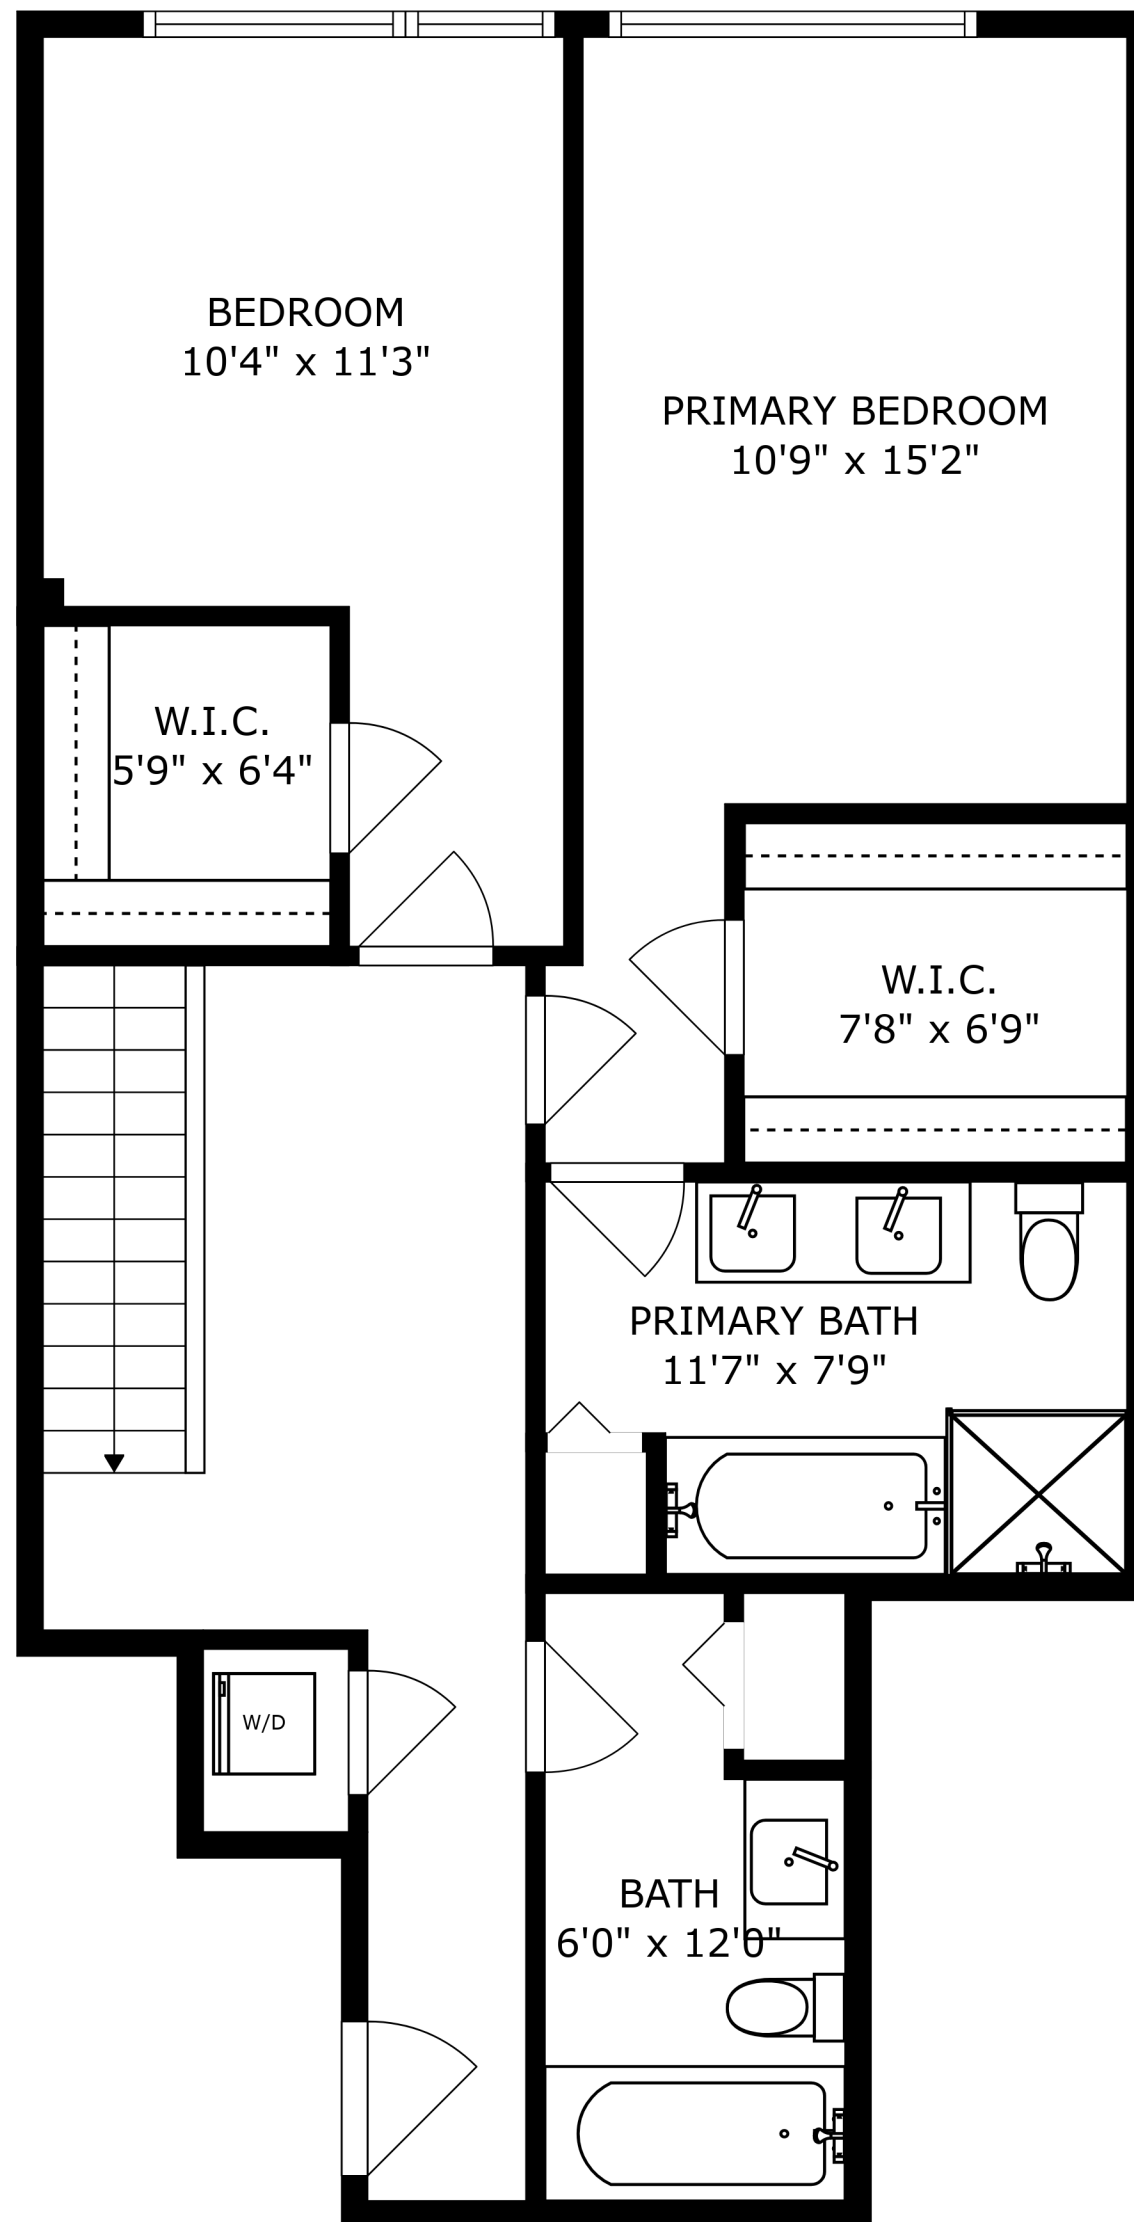

FLOOR 1

FLOOR 2

FLOOR 3

ROOF-TOP DECK
21'11" x 26'3"

SIZES AND DIMENSIONS ARE APPROXIMATE, ACTUAL MAY VARY.

SIZES AND DIMENSIONS ARE APPROXIMATE, ACTUAL MAY VARY.

SIZES AND DIMENSIONS ARE APPROXIMATE, ACTUAL MAY VARY.