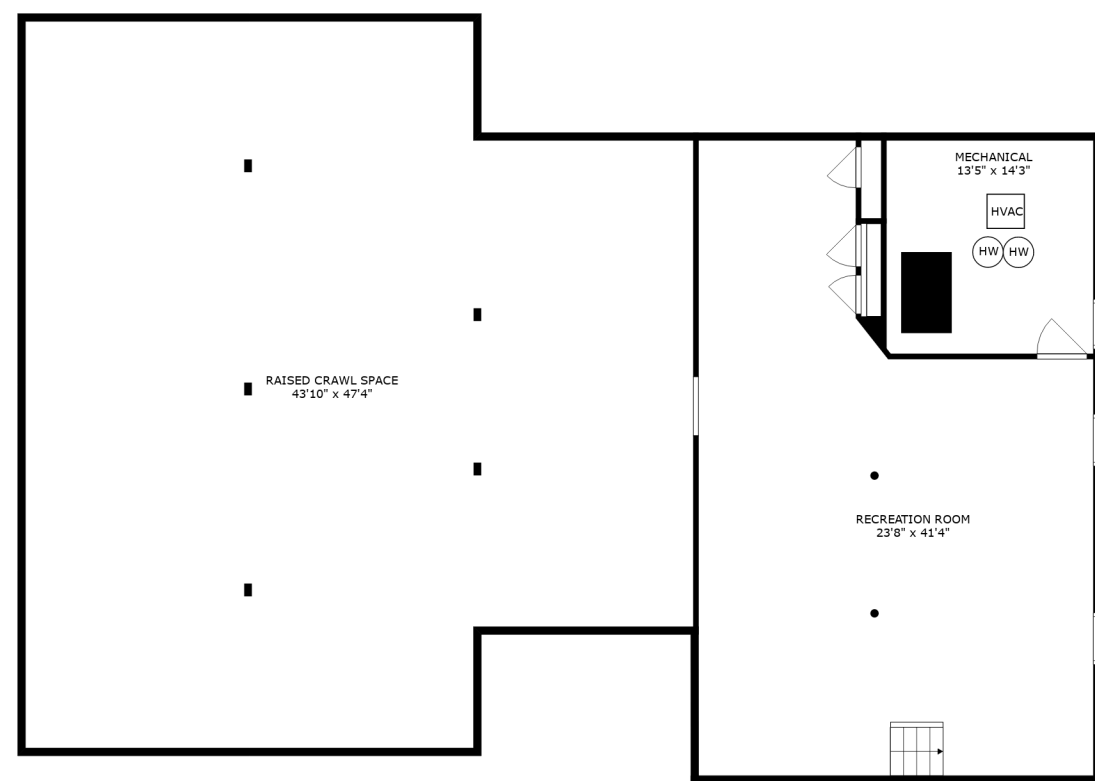

FLOOR 1

FLOOR 2

BASEMENT

SIZES AND DIMENSIONS ARE APPROXIMATE, ACTUAL MAY VARY.

ATTIC STORAGE
69'2" x 29'4"

ATTIC STORAGE
24'5" x 30'0"

SIZES AND DIMENSIONS ARE APPROXIMATE, ACTUAL MAY VARY.

SIZES AND DIMENSIONS ARE APPROXIMATE, ACTUAL MAY VARY.

SIZES AND DIMENSIONS ARE APPROXIMATE, ACTUAL MAY VARY.