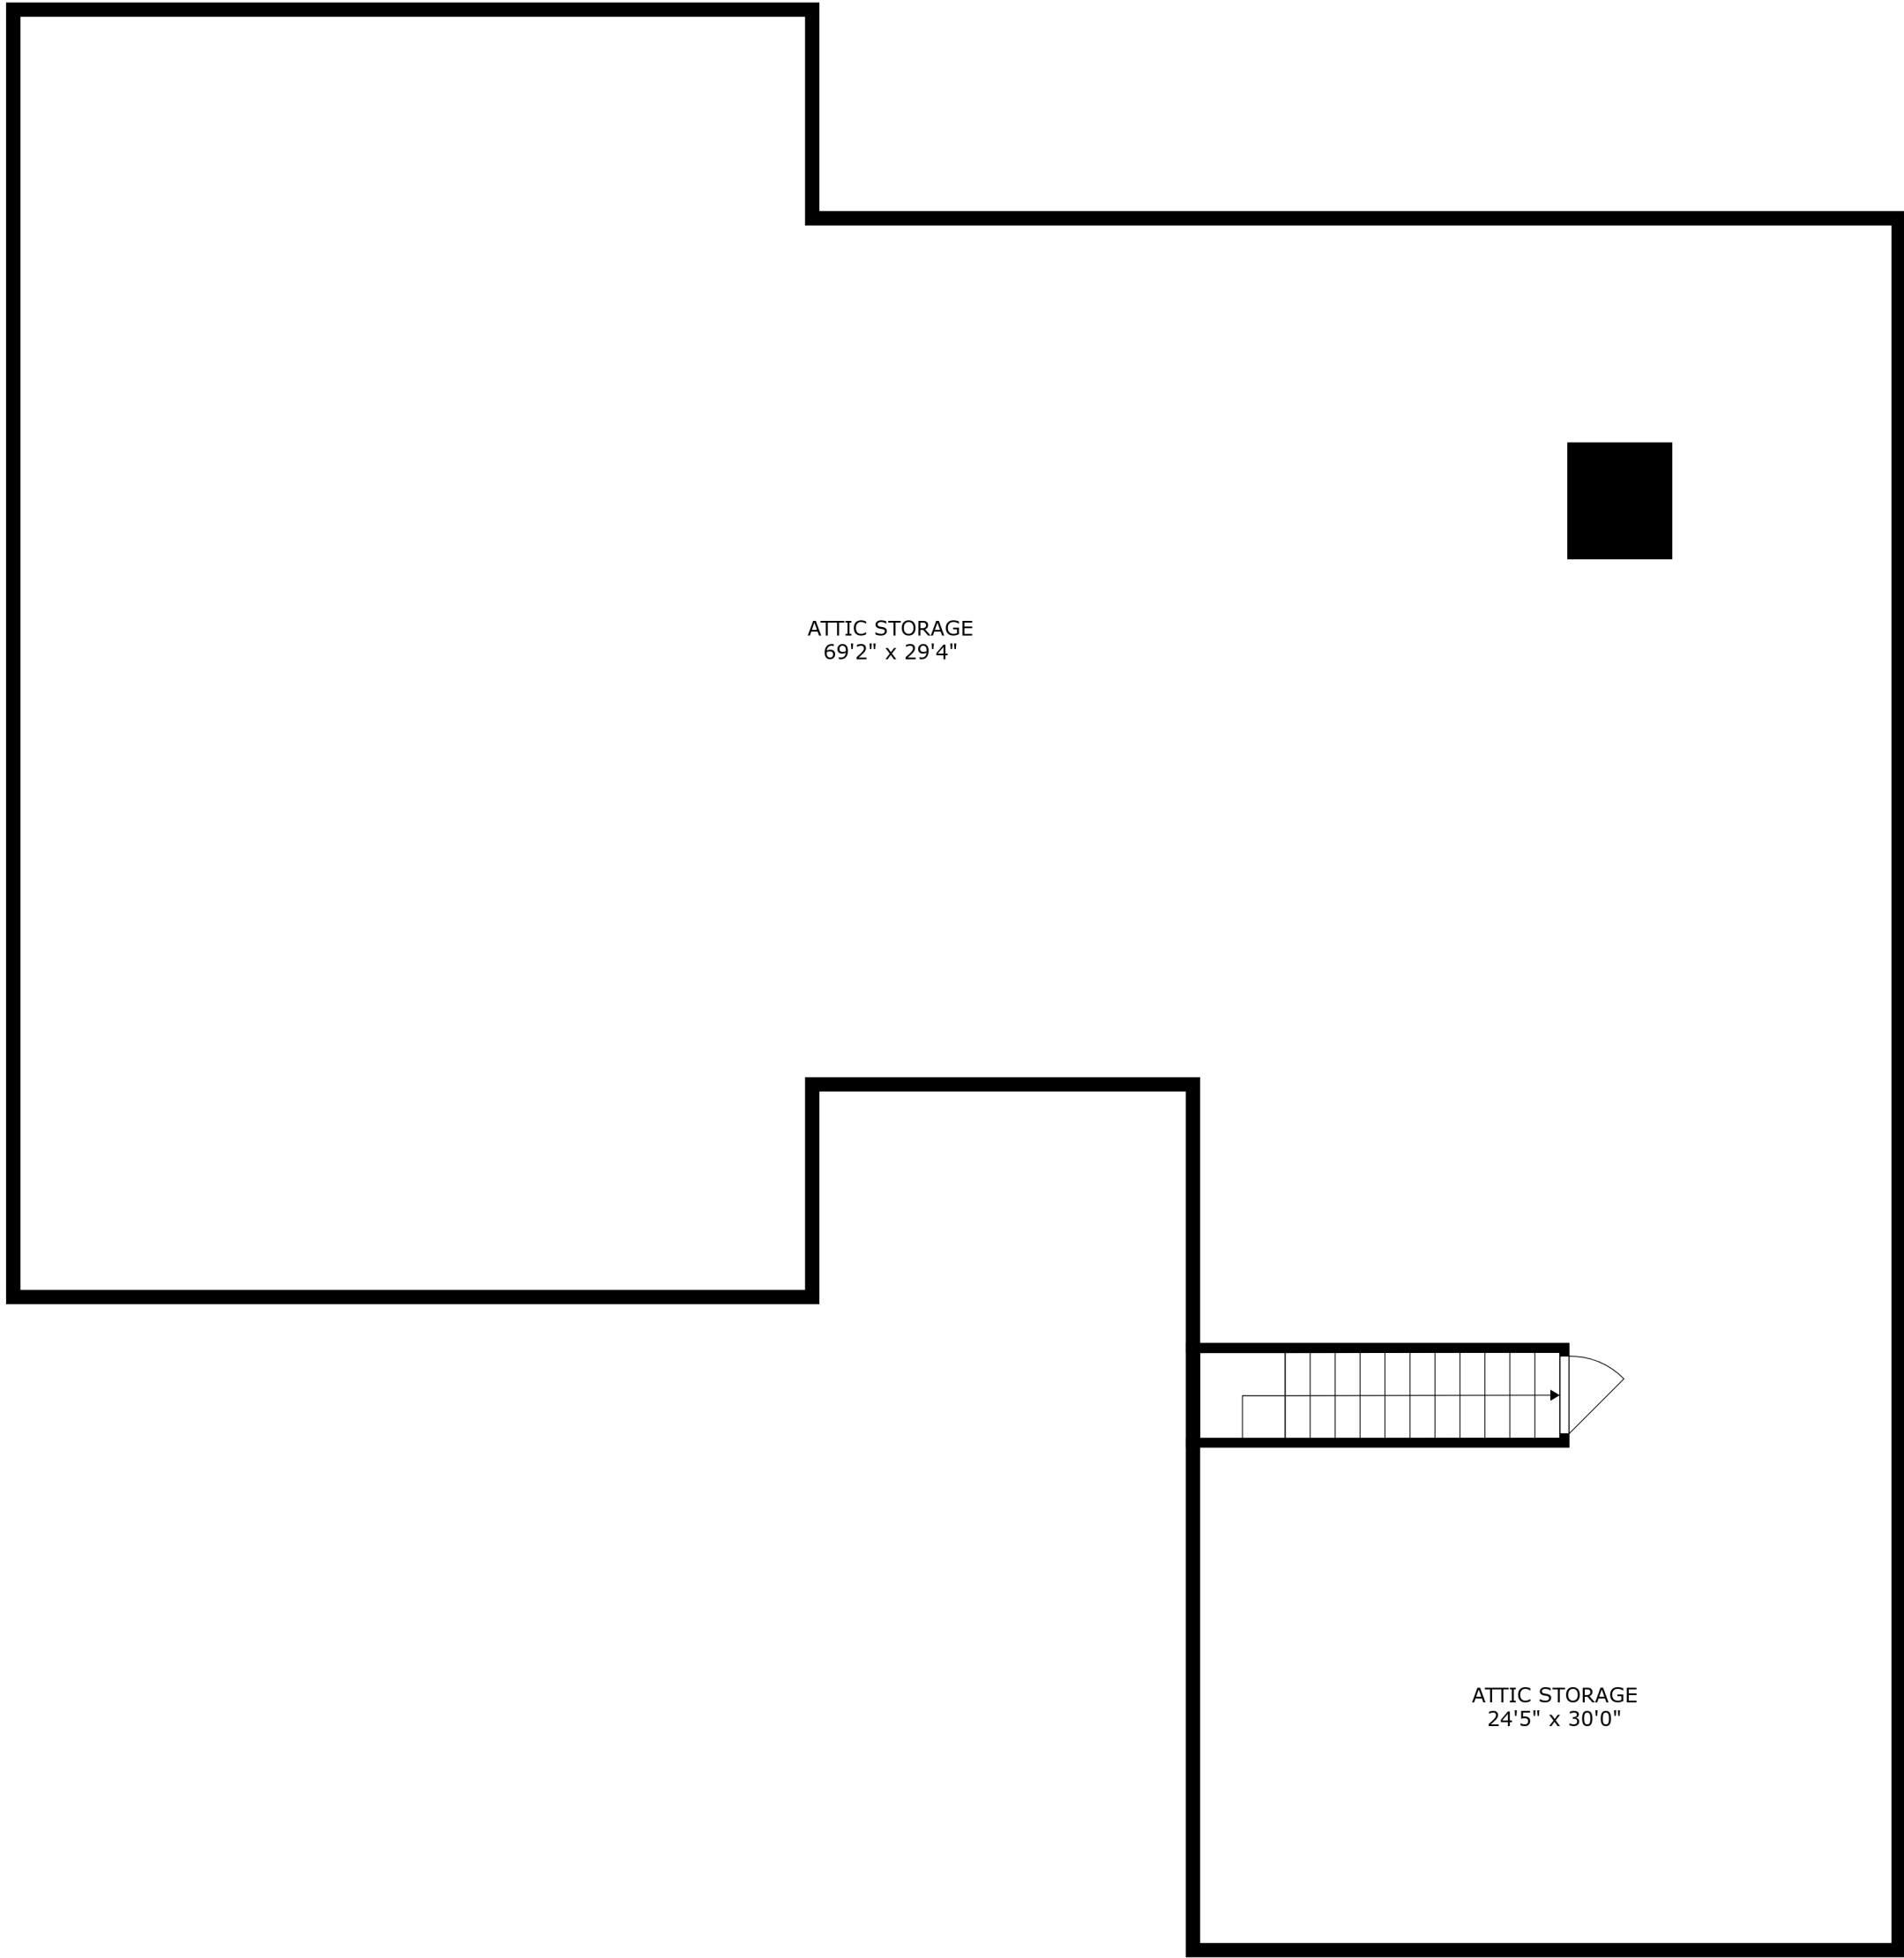

FLOOR 1

FLOOR 2

BASEMENT

SIZES AND DIMENSIONS ARE APPROXIMATE, ACTUAL MAY VARY.

ATTIC STORAGE
69'2" x 29'4"

ATTIC STORAGE
24'5" x 30'0"

SIZES AND DIMENSIONS ARE APPROXIMATE, ACTUAL MAY VARY.

SIZES AND DIMENSIONS ARE APPROXIMATE, ACTUAL MAY VARY.

SIZES AND DIMENSIONS ARE APPROXIMATE, ACTUAL MAY VARY.