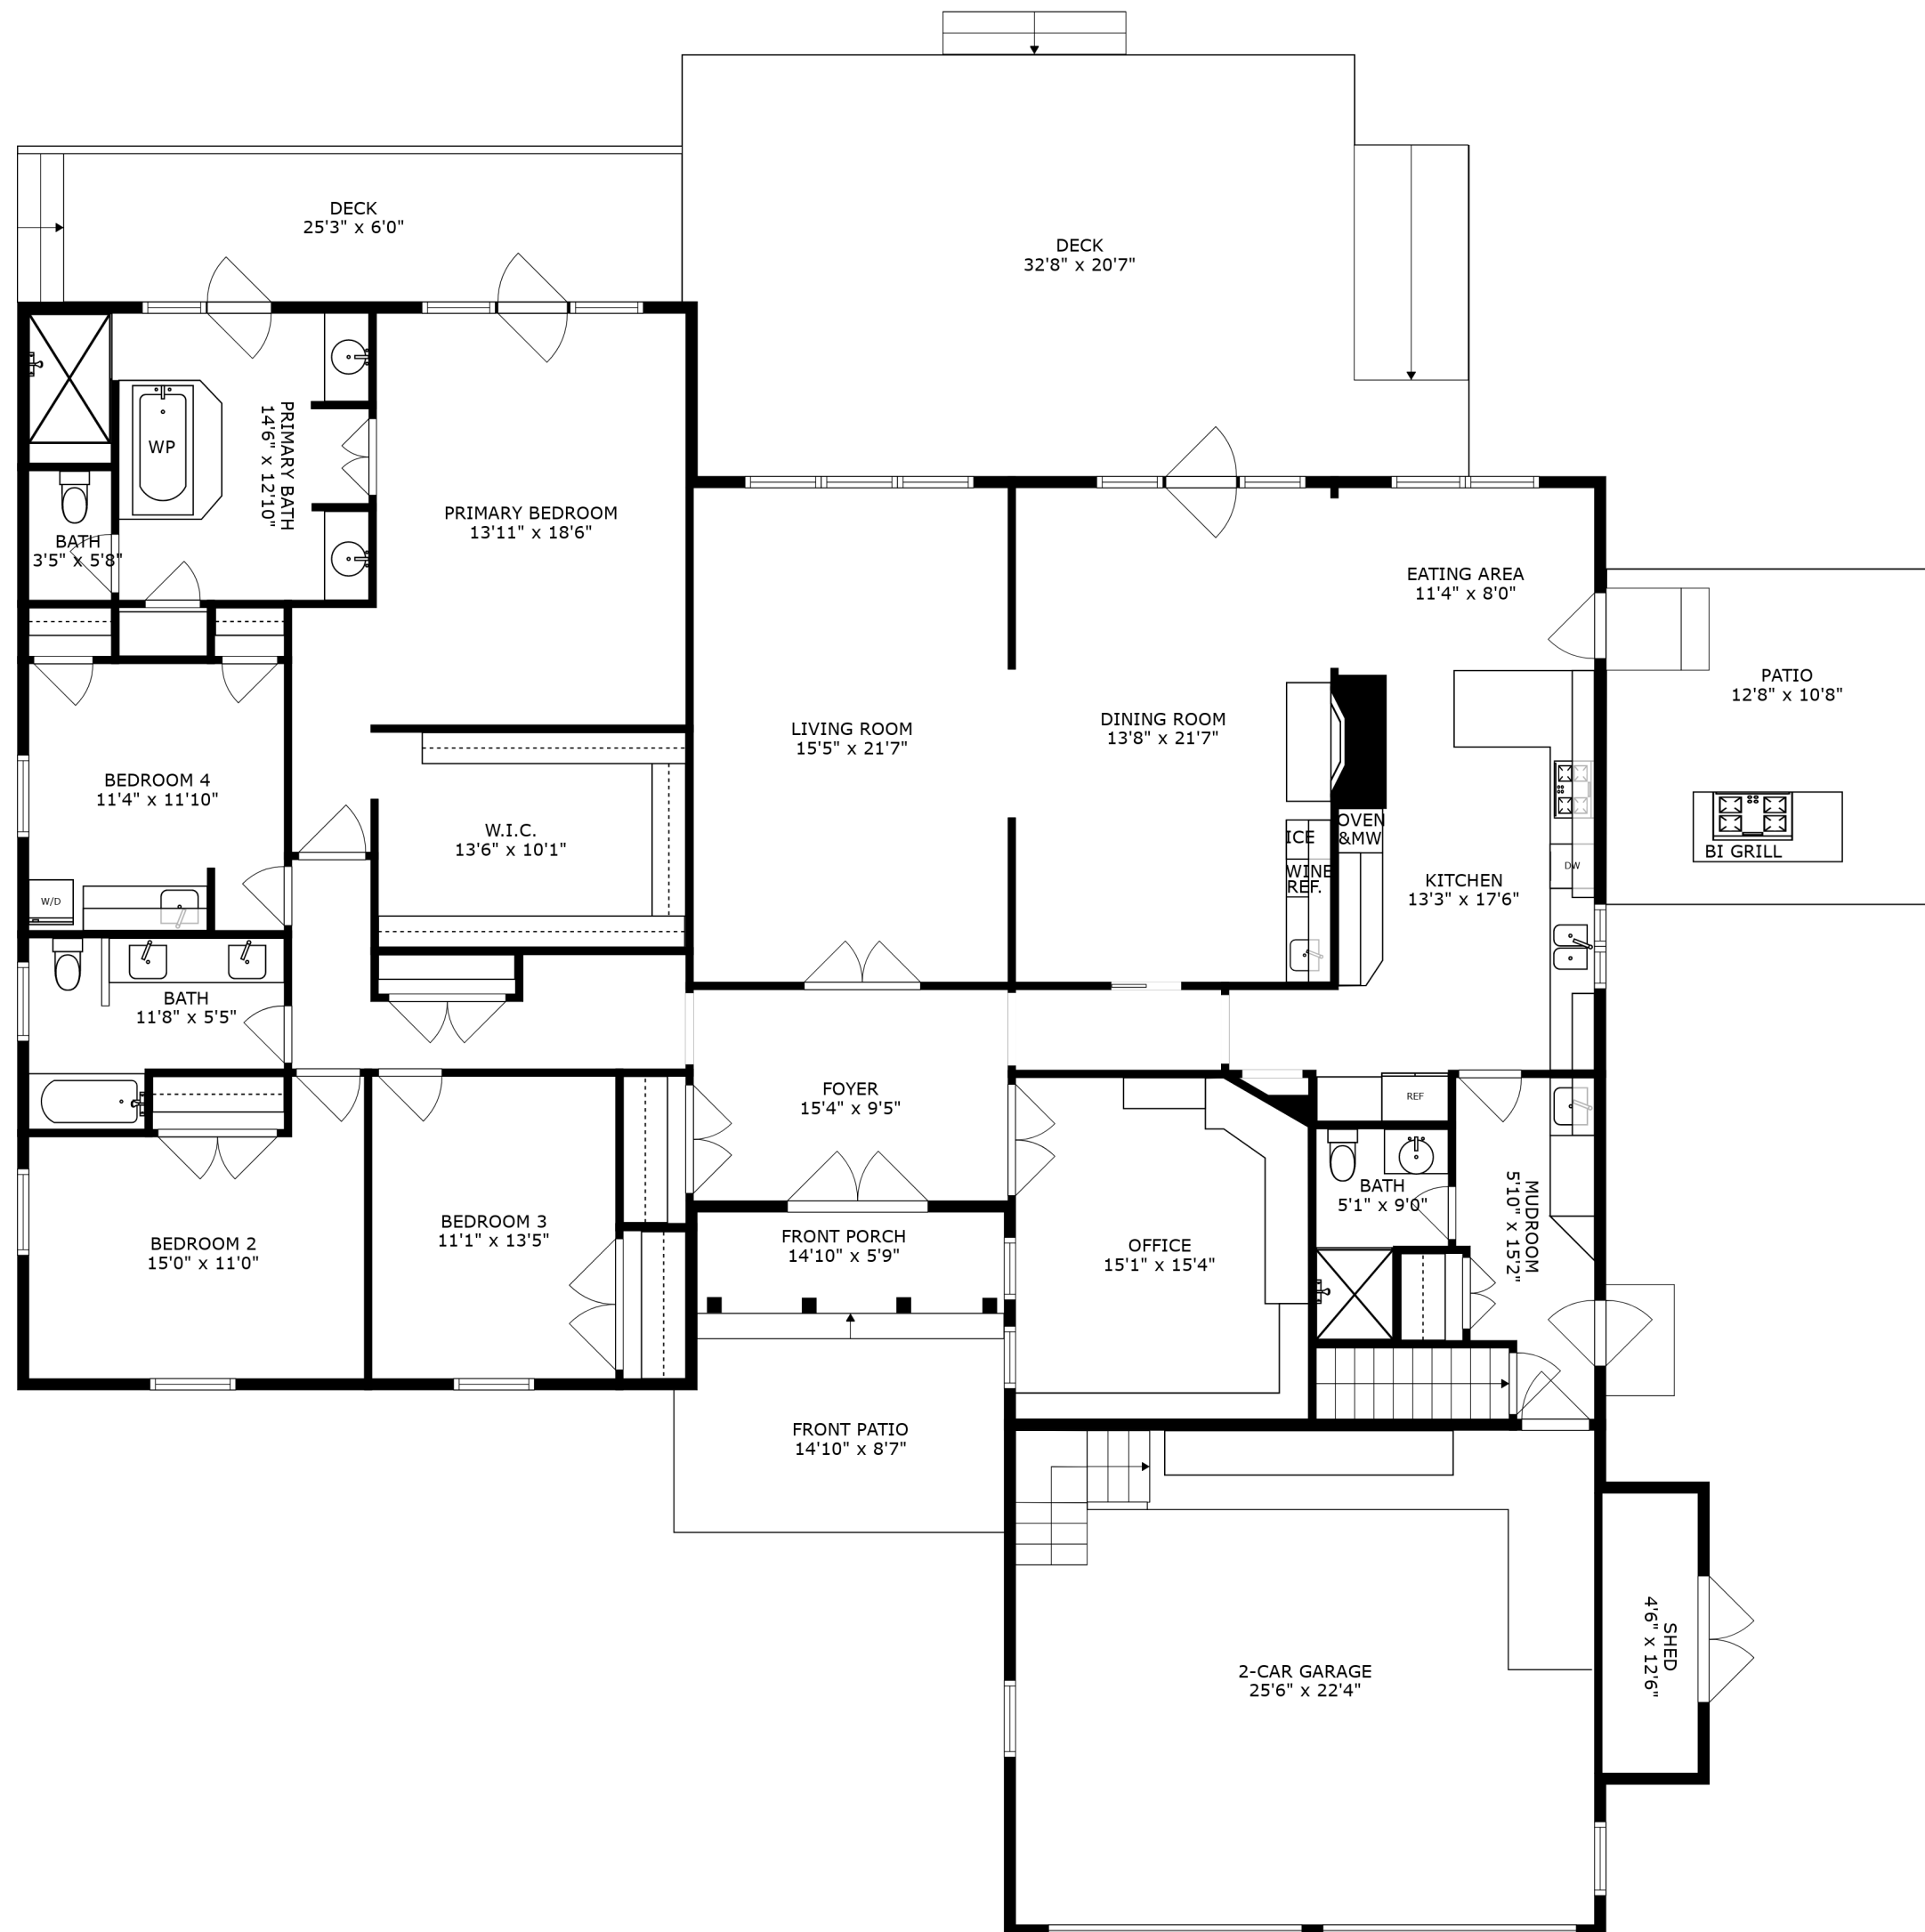

FLOOR 1

FLOOR 2

BASEMENT

SIZES AND DIMENSIONS ARE APPROXIMATE, ACTUAL MAY VARY.

ATTIC STORAGE
69'2" x 29'4"

ATTIC STORAGE
24'5" x 30'0"

SIZES AND DIMENSIONS ARE APPROXIMATE, ACTUAL MAY VARY.

SIZES AND DIMENSIONS ARE APPROXIMATE, ACTUAL MAY VARY.

SIZES AND DIMENSIONS ARE APPROXIMATE, ACTUAL MAY VARY.