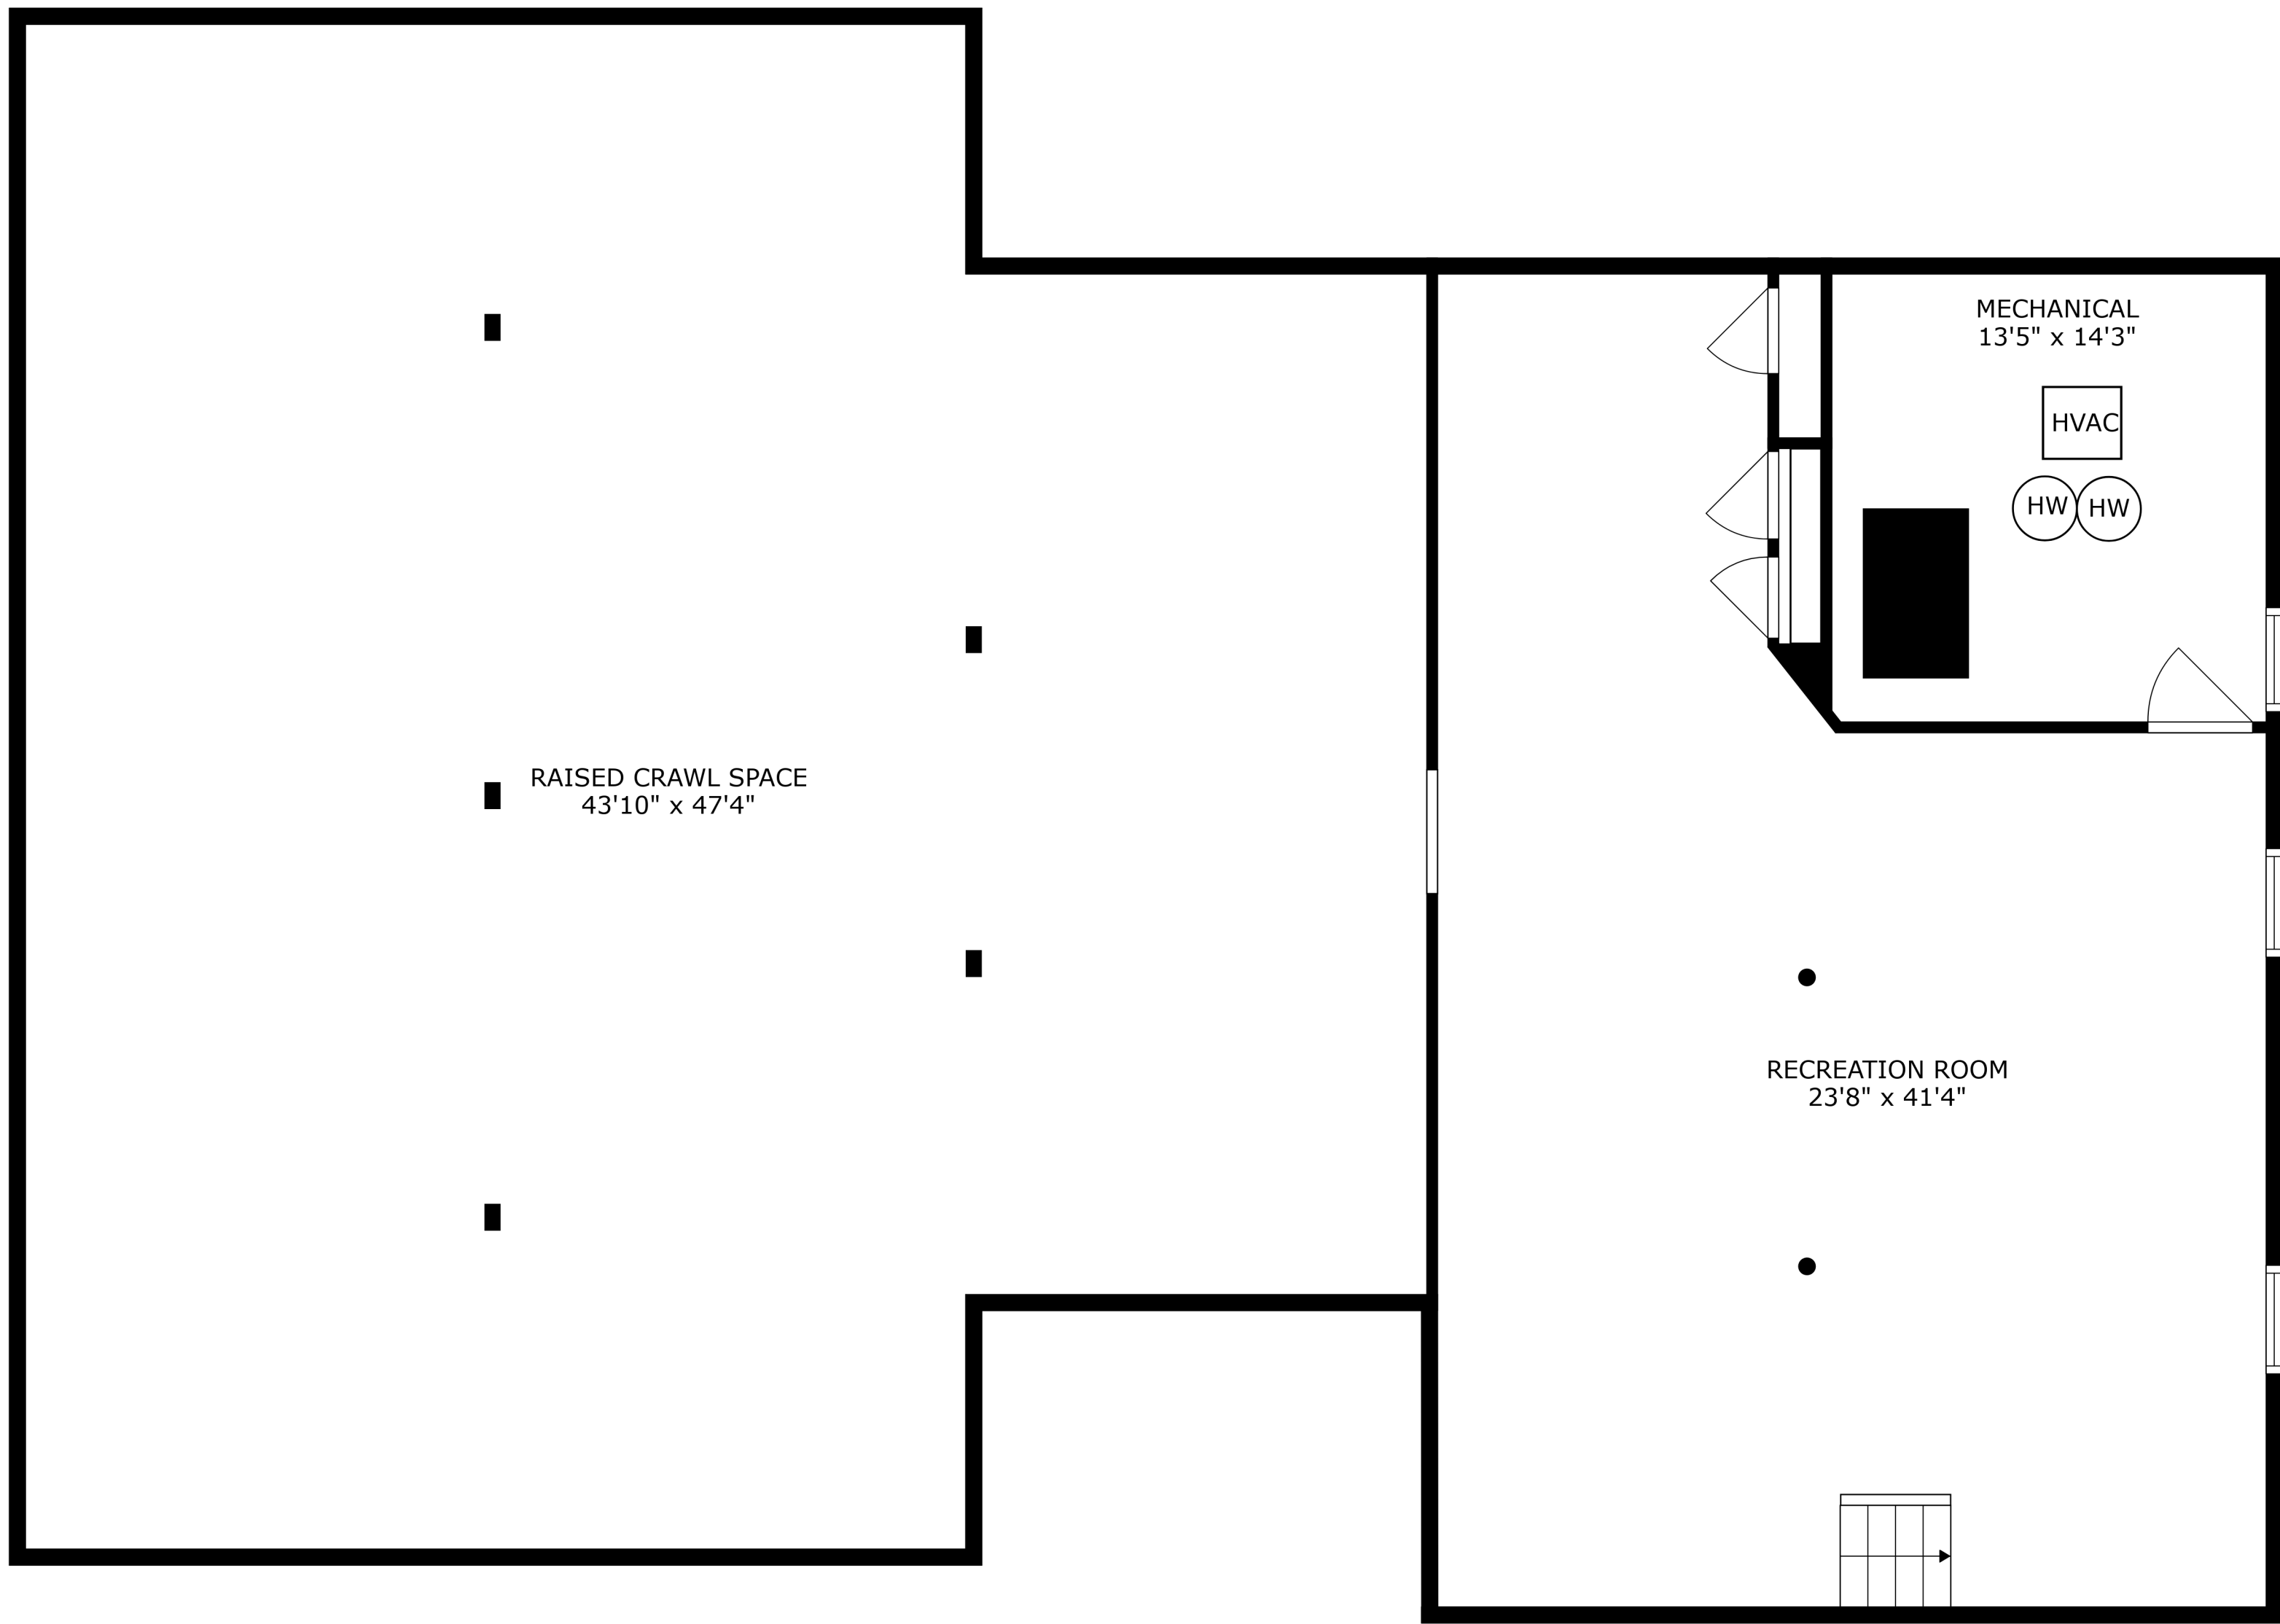

FLOOR 1

FLOOR 2

BASEMENT

SIZES AND DIMENSIONS ARE APPROXIMATE, ACTUAL MAY VARY.

ATTIC STORAGE
69'2" x 29'4"

ATTIC STORAGE
24'5" x 30'0"

SIZES AND DIMENSIONS ARE APPROXIMATE, ACTUAL MAY VARY.

SIZES AND DIMENSIONS ARE APPROXIMATE, ACTUAL MAY VARY.

SIZES AND DIMENSIONS ARE APPROXIMATE, ACTUAL MAY VARY.