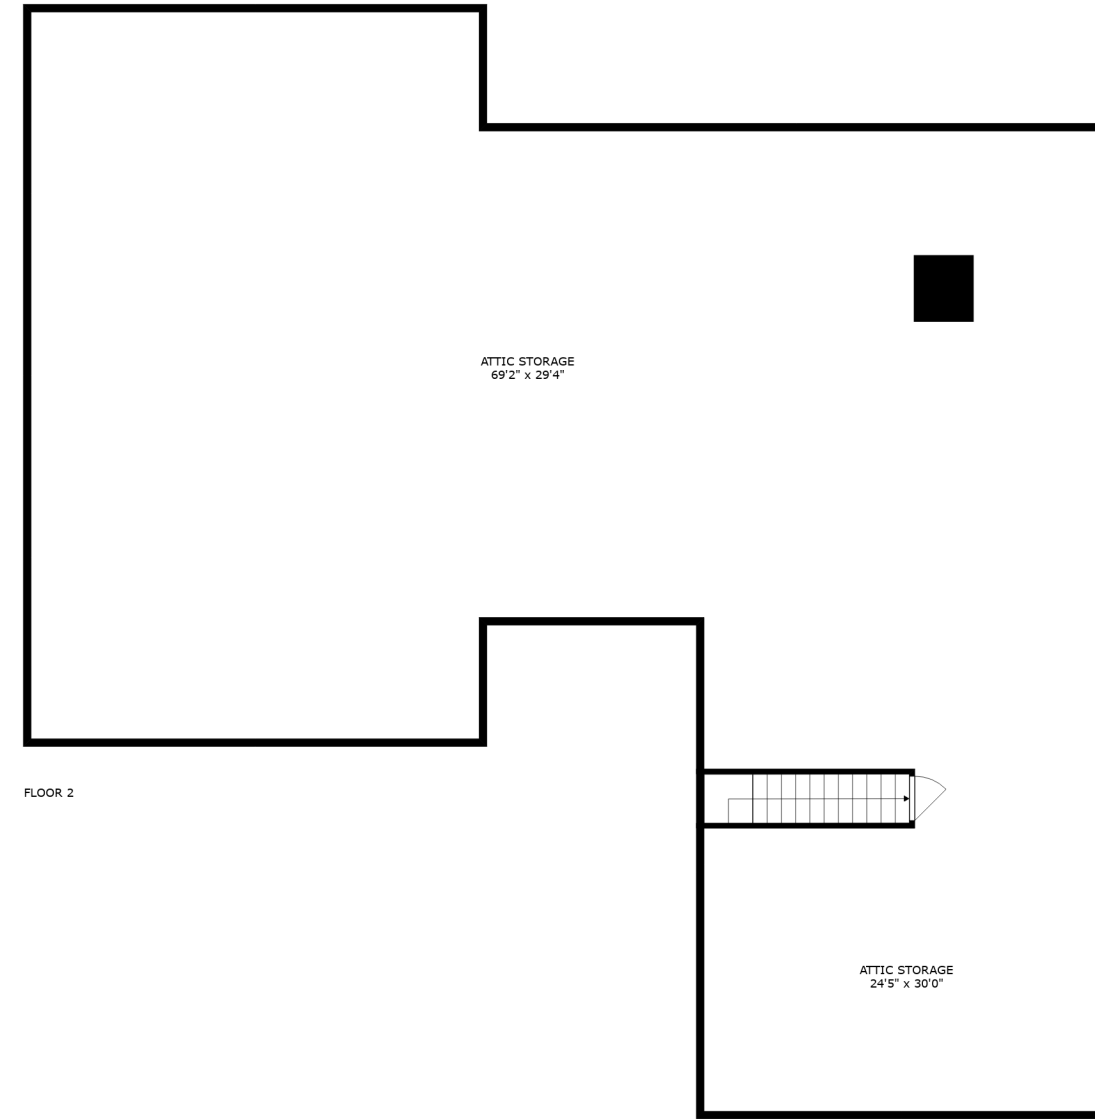

FLOOR 1

FLOOR 2

BASEMENT

SIZES AND DIMENSIONS ARE APPROXIMATE, ACTUAL MAY VARY.

ATTIC STORAGE
69'2" x 29'4"

ATTIC STORAGE
24'5" x 30'0"

SIZES AND DIMENSIONS ARE APPROXIMATE, ACTUAL MAY VARY.

SIZES AND DIMENSIONS ARE APPROXIMATE, ACTUAL MAY VARY.

SIZES AND DIMENSIONS ARE APPROXIMATE, ACTUAL MAY VARY.