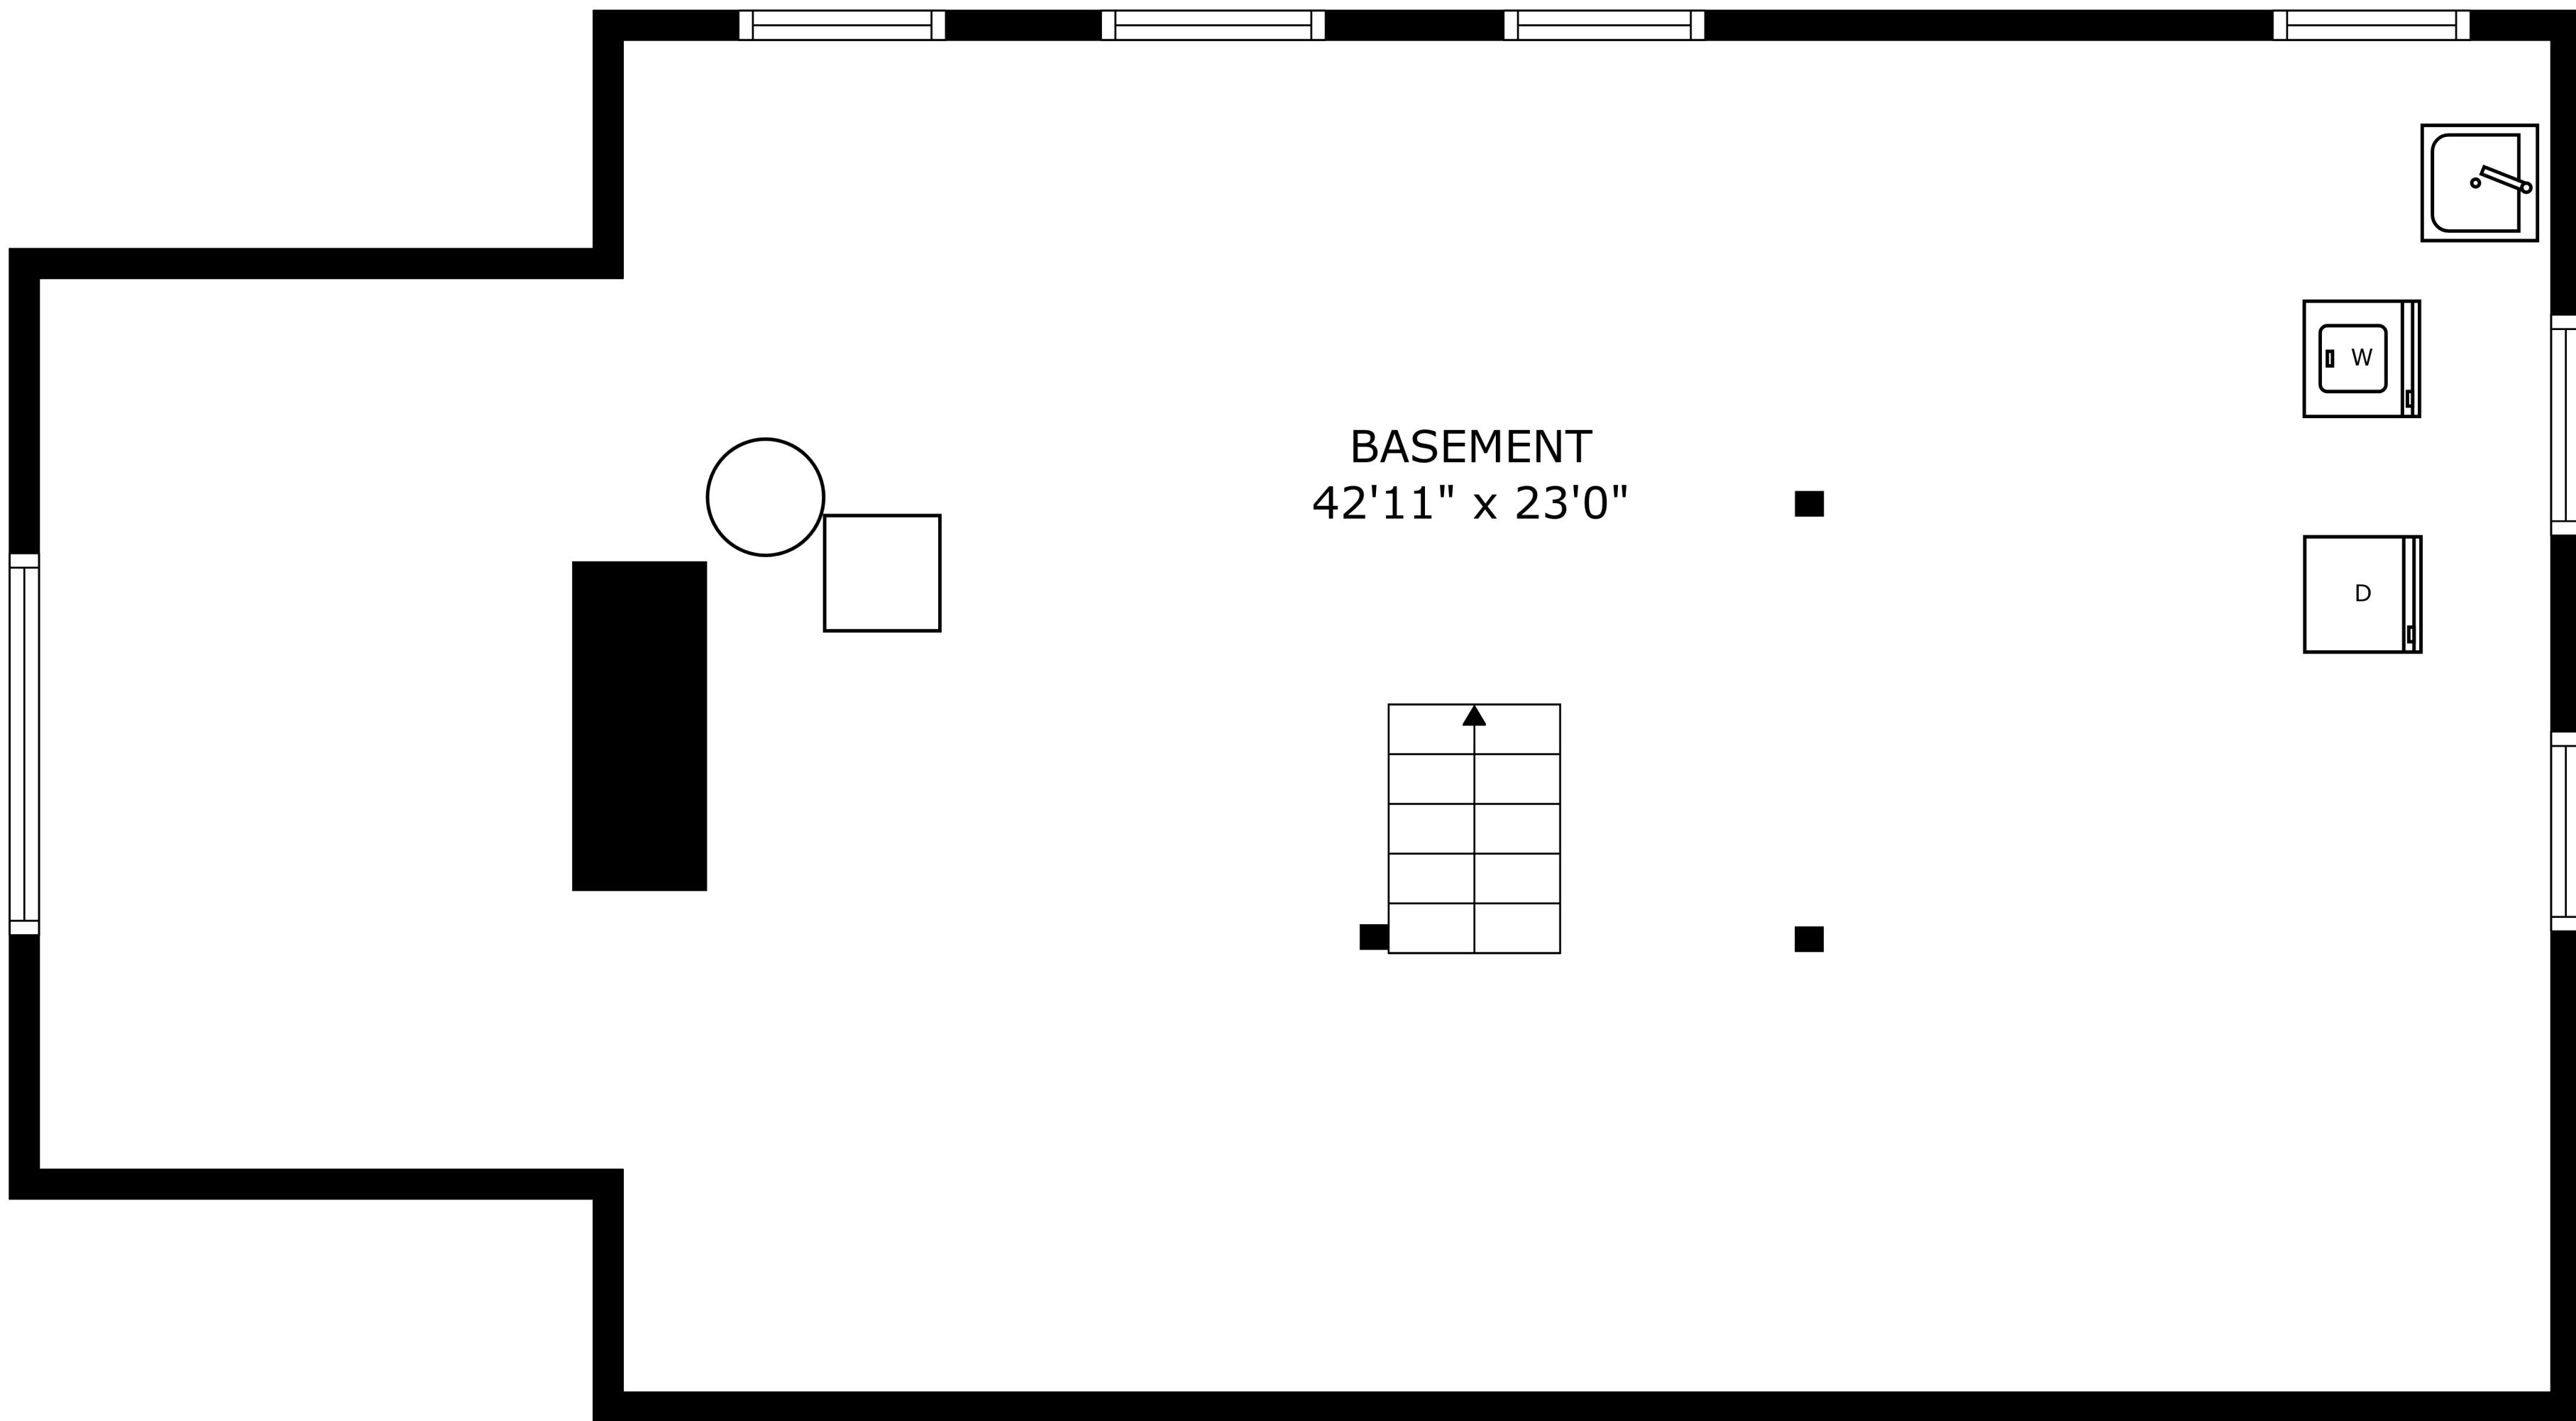

SIZES AND DIMENSIONS ARE APPROXIMATE, ACTUAL MAY VARY.

SIZES AND DIMENSIONS ARE APPROXIMATE, ACTUAL MAY VARY.

SIZES AND DIMENSIONS ARE APPROXIMATE, ACTUAL MAY VARY.

SIZES AND DIMENSIONS ARE APPROXIMATE, ACTUAL MAY VARY.

BASEMENT
42'11" x 23'0"

SIZES AND DIMENSIONS ARE APPROXIMATE, ACTUAL MAY VARY.