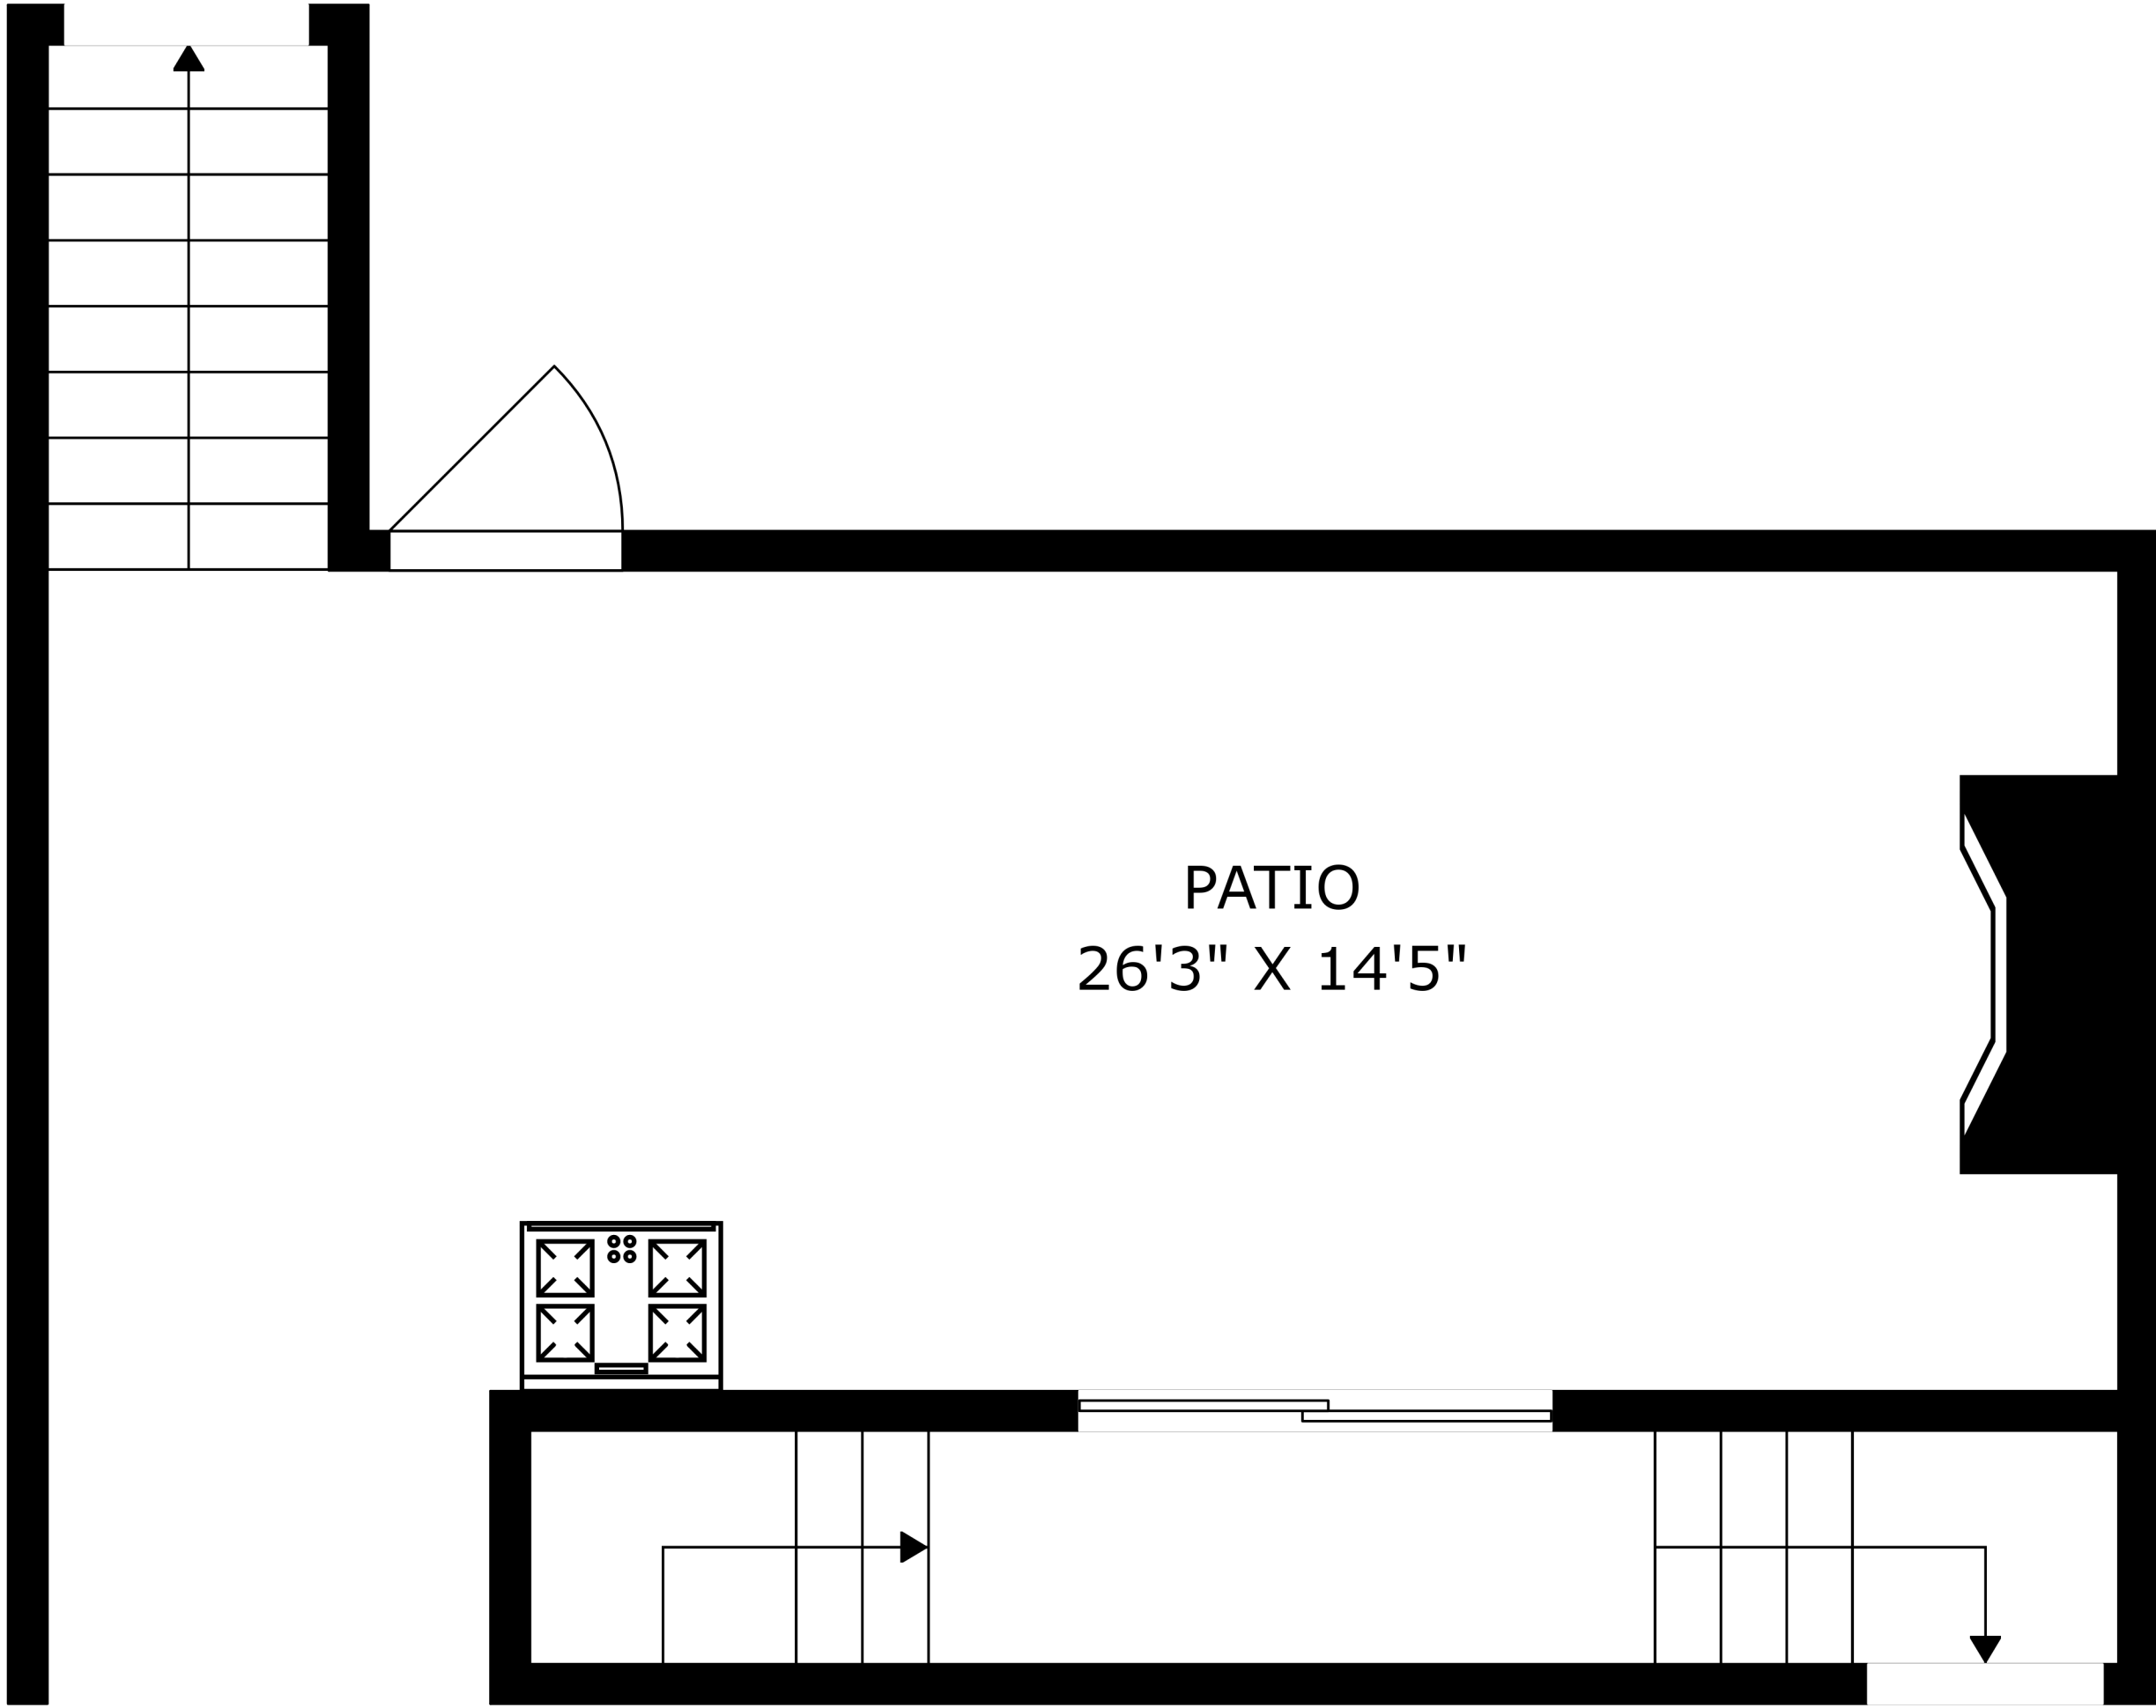

SIZES AND DIMENSIONS ARE APPROXIMATE, ACTUAL MAY VARY.

SIZES AND DIMENSIONS ARE APPROXIMATE, ACTUAL MAY VARY.

GARAGE ROOF DECK
23'3" x 22'2"

SIZES AND DIMENSIONS ARE APPROXIMATE, ACTUAL MAY VARY.

SIZES AND DIMENSIONS ARE APPROXIMATE, ACTUAL MAY VARY.

TO GARAGE DECK

TO SIDE YARD

SIZES AND DIMENSIONS ARE APPROXIMATE, ACTUAL MAY VARY.

SIZES AND DIMENSIONS ARE APPROXIMATE, ACTUAL MAY VARY.