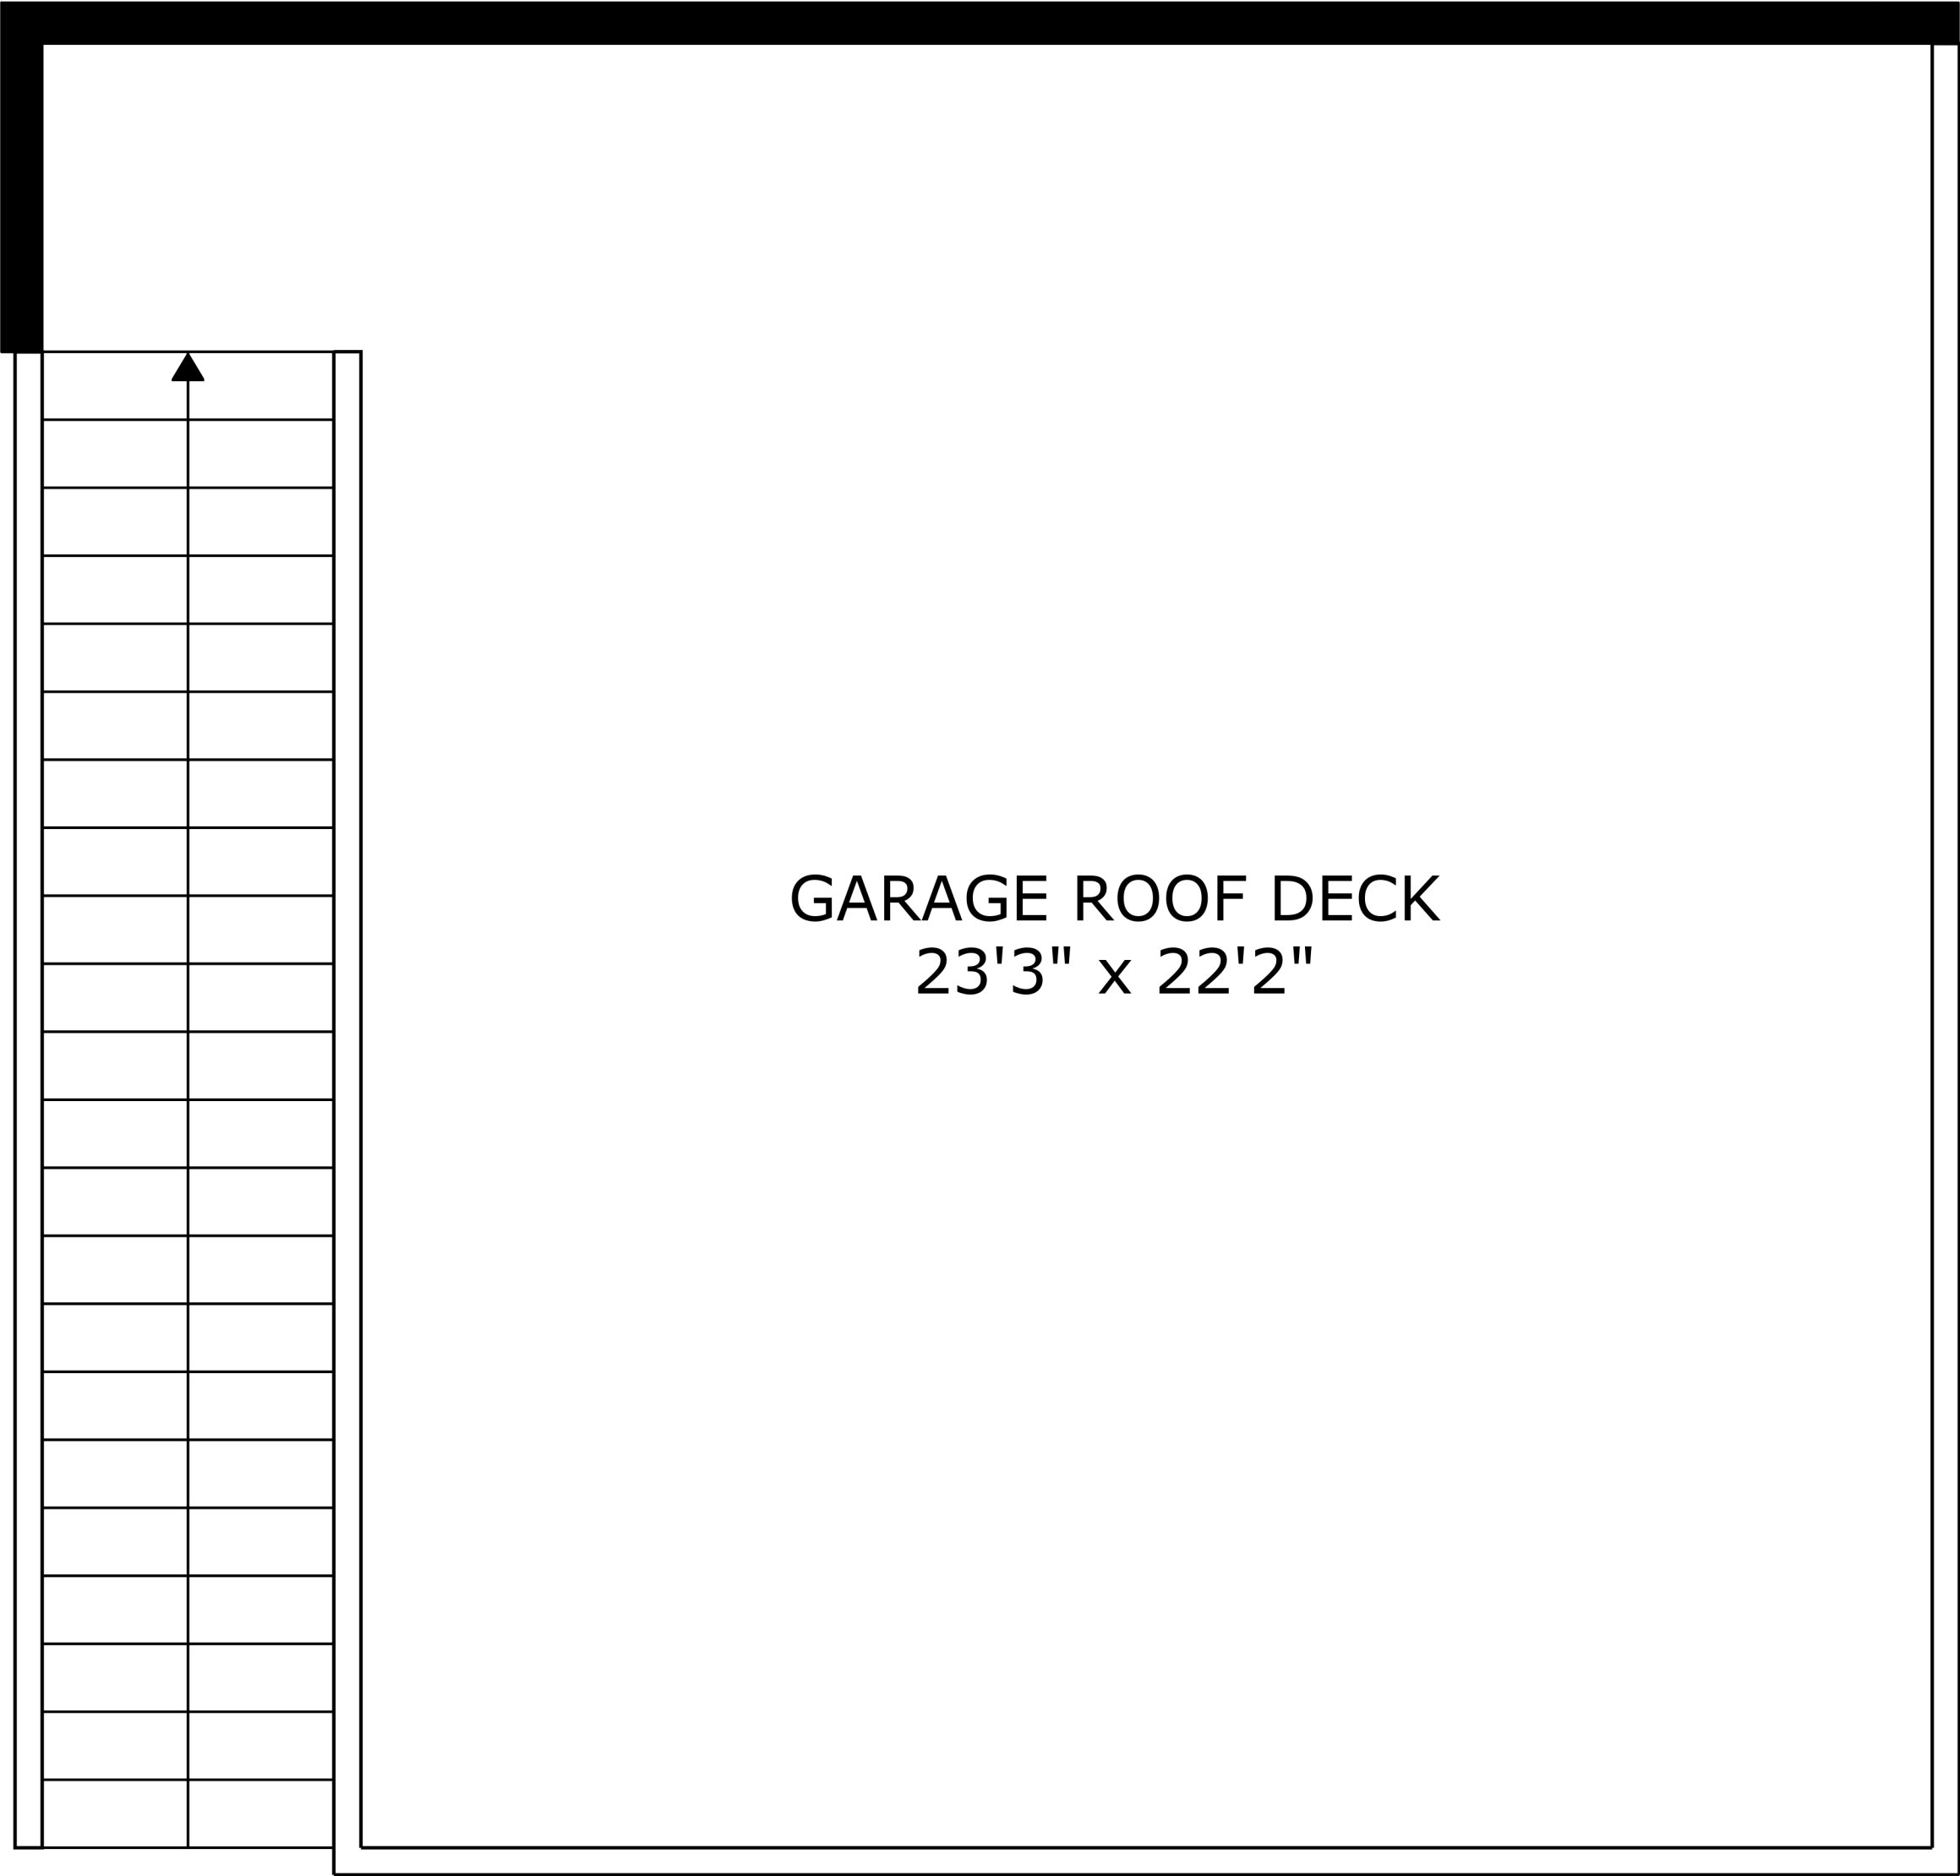

SIZES AND DIMENSIONS ARE APPROXIMATE, ACTUAL MAY VARY.

SIZES AND DIMENSIONS ARE APPROXIMATE, ACTUAL MAY VARY.

GARAGE ROOF DECK
23'3" x 22'2"

SIZES AND DIMENSIONS ARE APPROXIMATE, ACTUAL MAY VARY.

SIZES AND DIMENSIONS ARE APPROXIMATE, ACTUAL MAY VARY.

TO GARAGE DECK

TO SIDE YARD

SIZES AND DIMENSIONS ARE APPROXIMATE, ACTUAL MAY VARY.

SIZES AND DIMENSIONS ARE APPROXIMATE, ACTUAL MAY VARY.