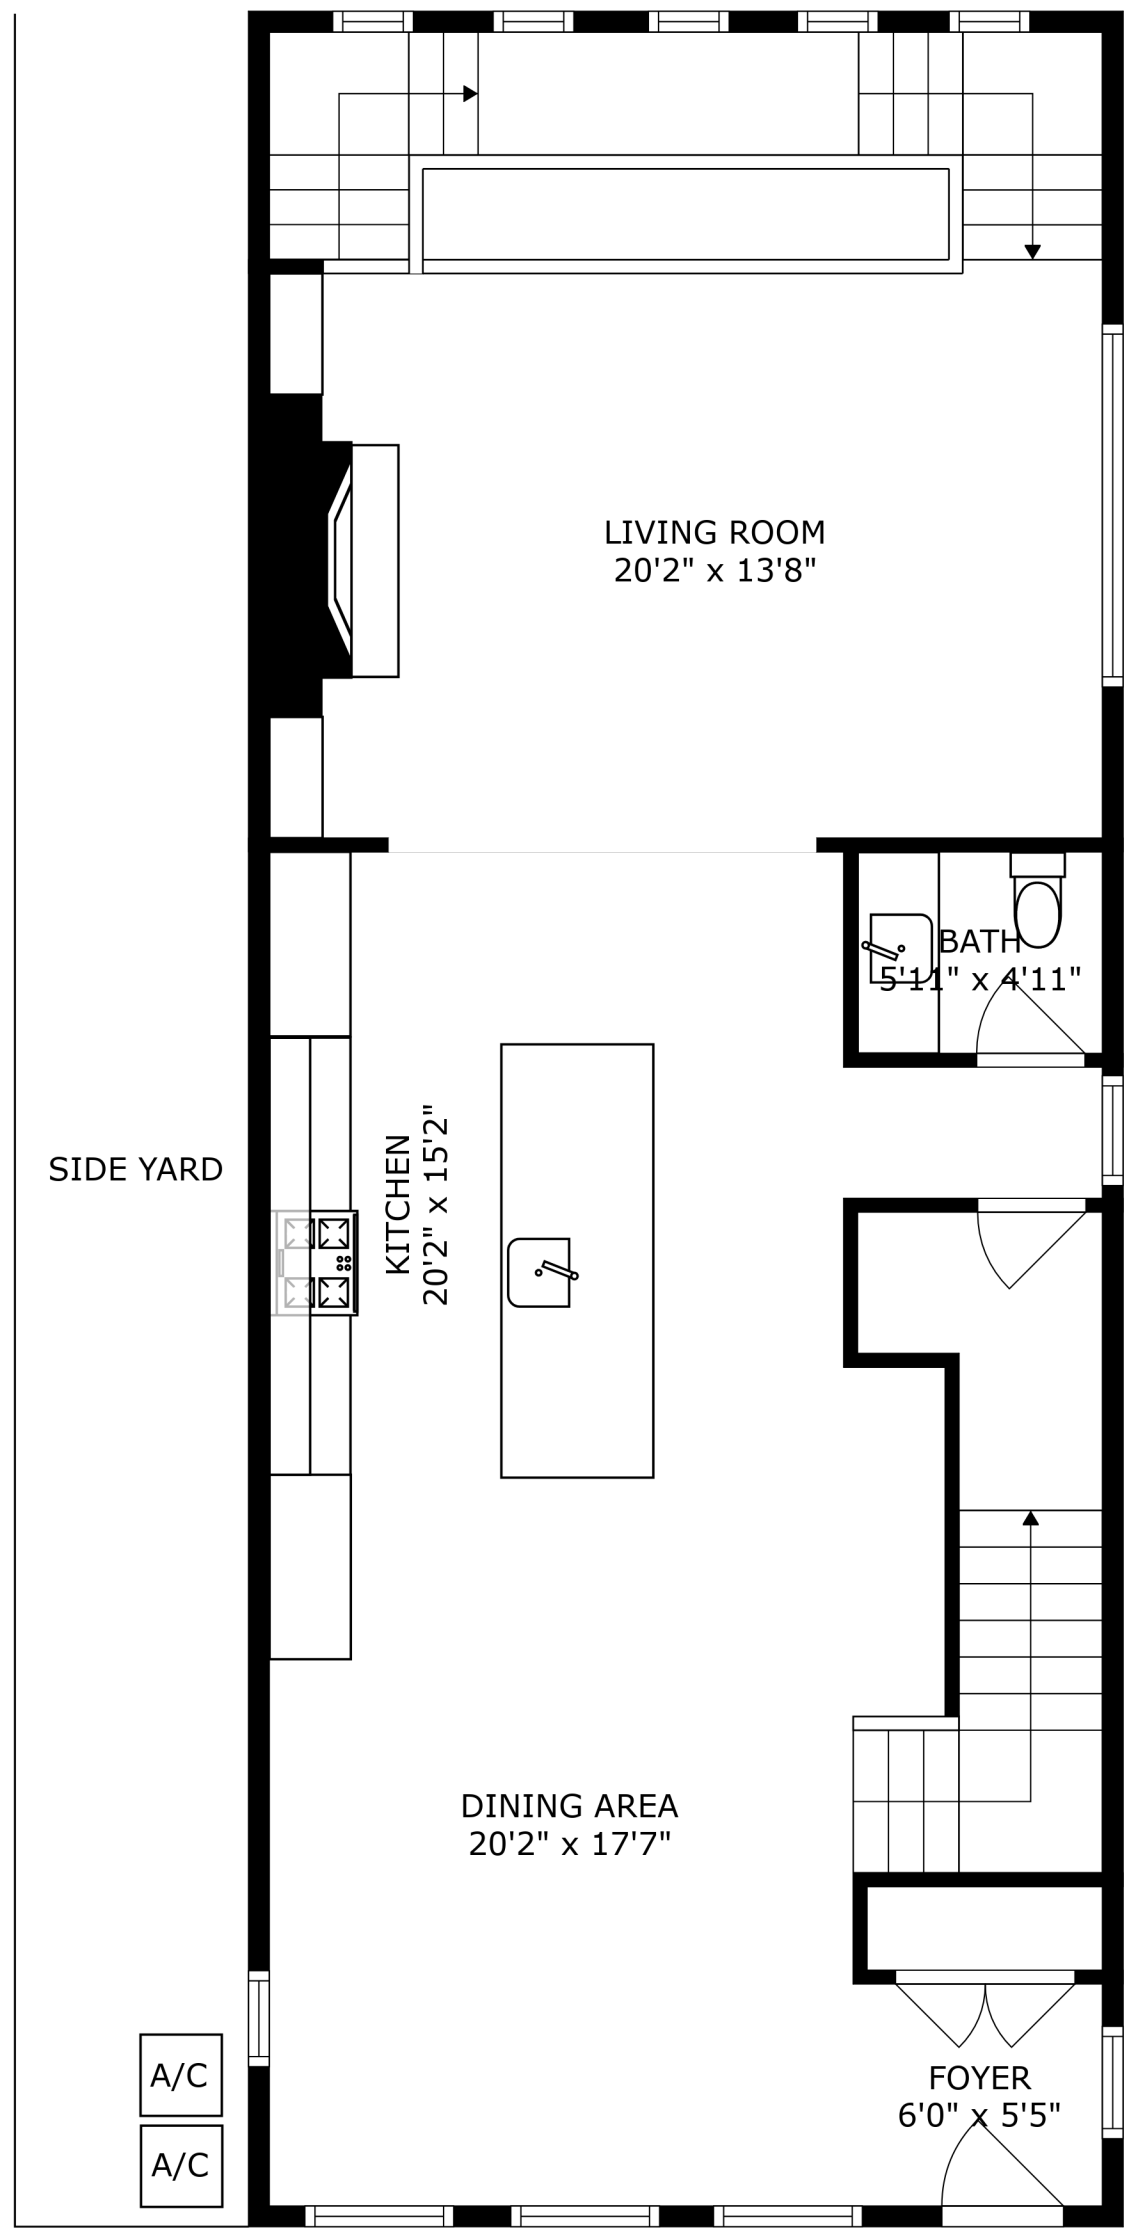

SIZES AND DIMENSIONS ARE APPROXIMATE, ACTUAL MAY VARY.

SIZES AND DIMENSIONS ARE APPROXIMATE, ACTUAL MAY VARY.

GARAGE ROOF DECK
23'3" x 22'2"

SIZES AND DIMENSIONS ARE APPROXIMATE, ACTUAL MAY VARY.

SIZES AND DIMENSIONS ARE APPROXIMATE, ACTUAL MAY VARY.

TO GARAGE DECK

TO SIDE YARD

SIZES AND DIMENSIONS ARE APPROXIMATE, ACTUAL MAY VARY.

SIZES AND DIMENSIONS ARE APPROXIMATE, ACTUAL MAY VARY.