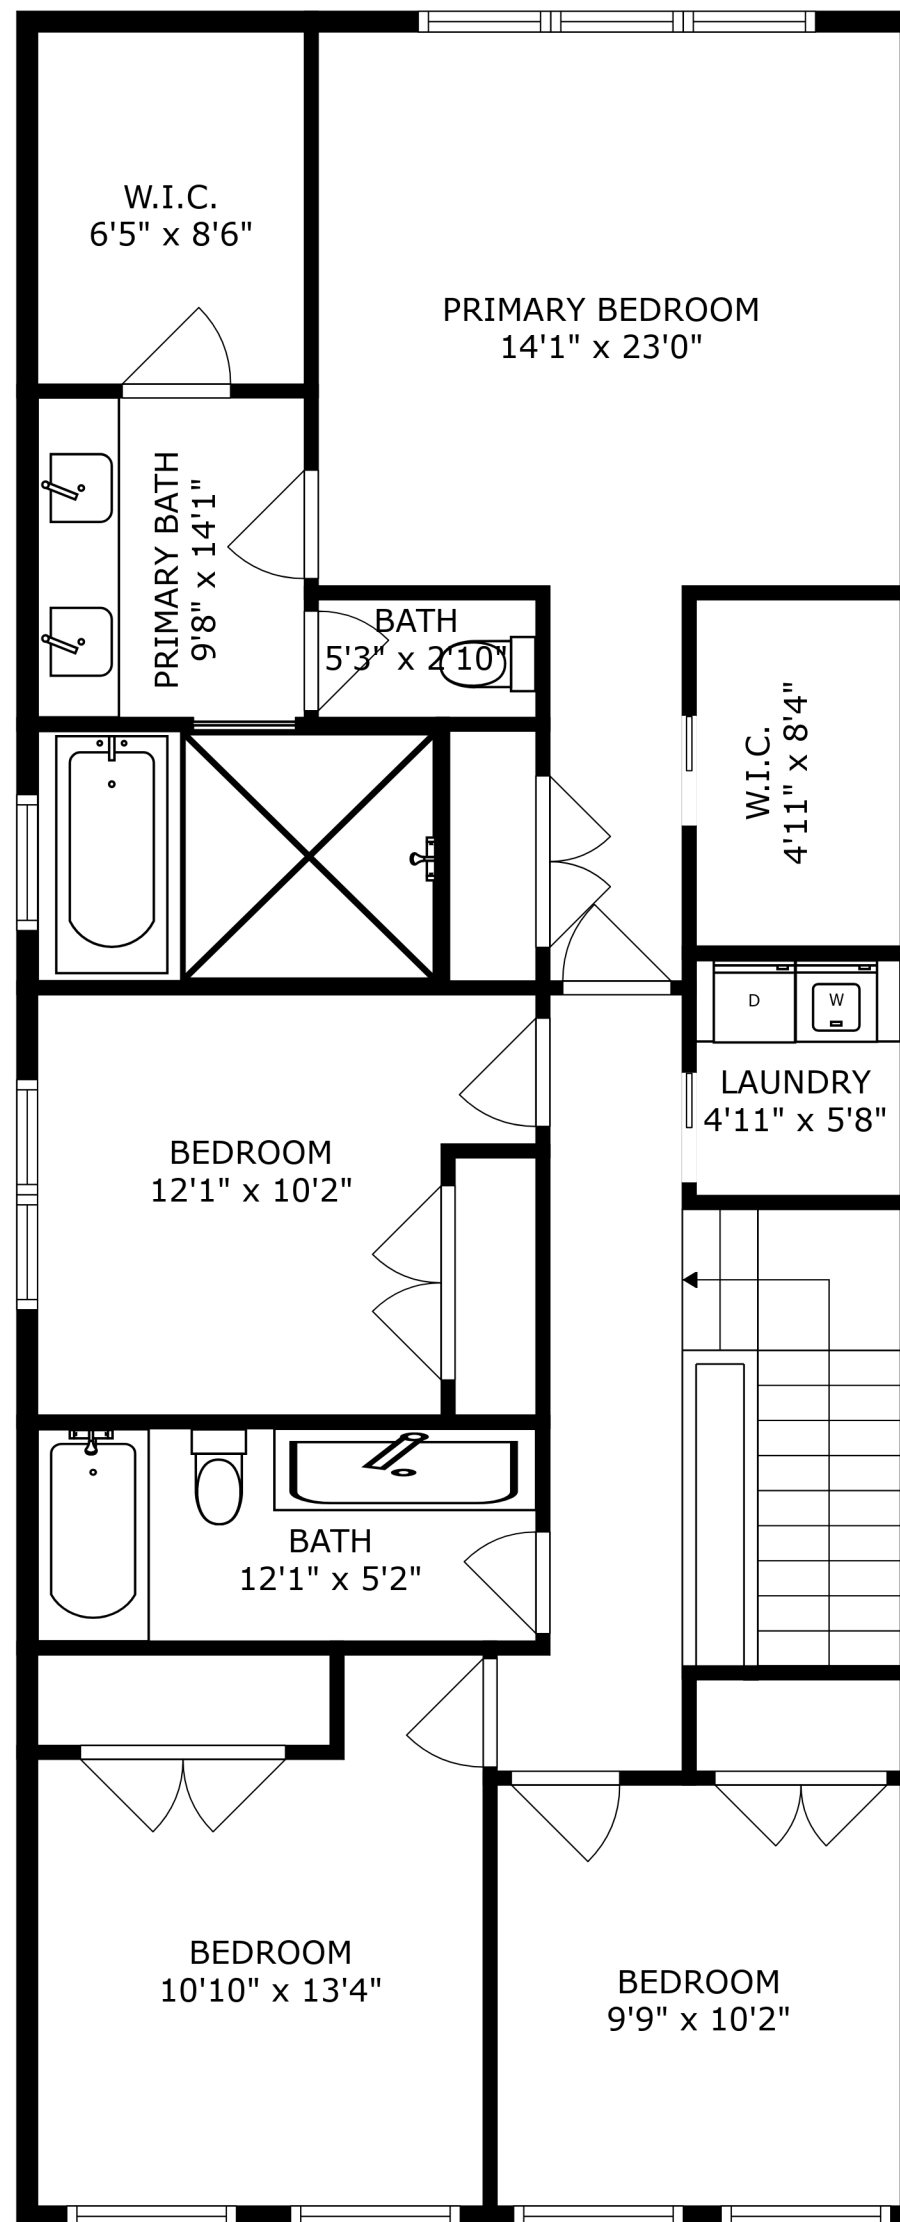

SIZES AND DIMENSIONS ARE APPROXIMATE, ACTUAL MAY VARY.

SIZES AND DIMENSIONS ARE APPROXIMATE, ACTUAL MAY VARY.

GARAGE ROOF DECK
23'3" x 22'2"

SIZES AND DIMENSIONS ARE APPROXIMATE, ACTUAL MAY VARY.

SIZES AND DIMENSIONS ARE APPROXIMATE, ACTUAL MAY VARY.

TO GARAGE DECK

TO SIDE YARD

SIZES AND DIMENSIONS ARE APPROXIMATE, ACTUAL MAY VARY.

SIZES AND DIMENSIONS ARE APPROXIMATE, ACTUAL MAY VARY.