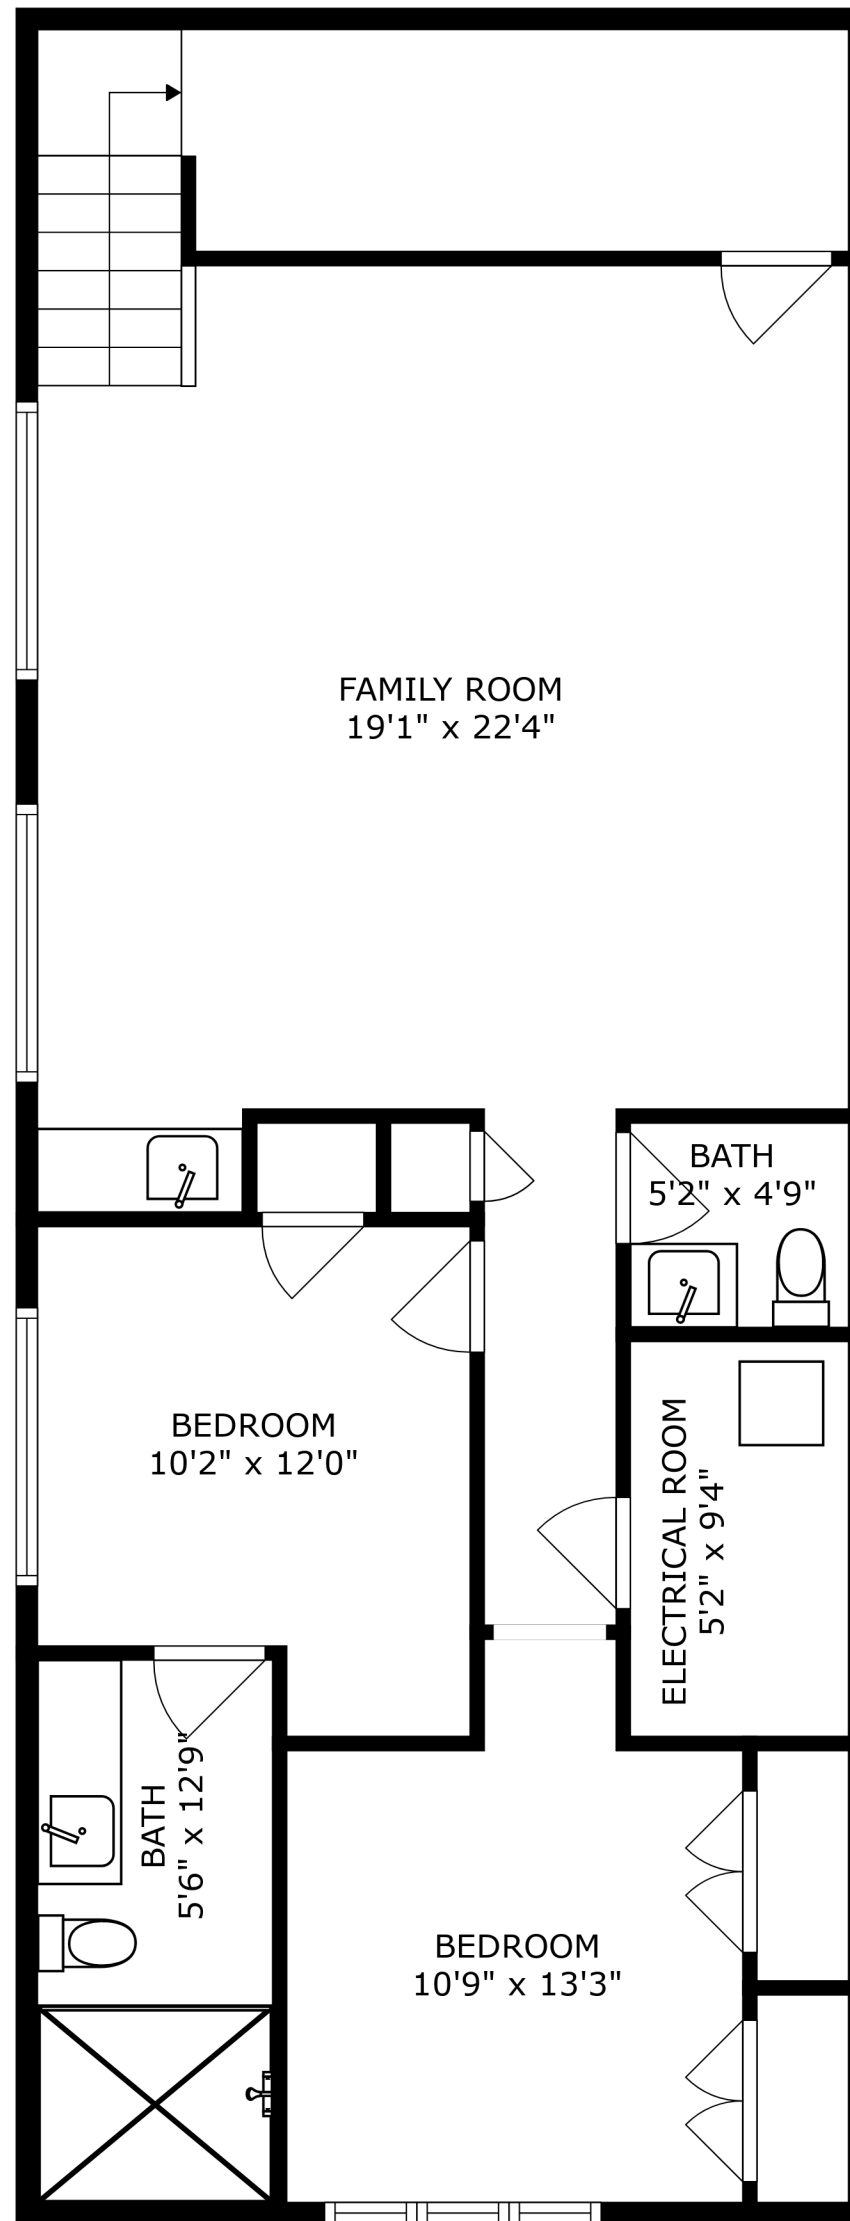

SIZES AND DIMENSIONS ARE APPROXIMATE, ACTUAL MAY VARY.

SIZES AND DIMENSIONS ARE APPROXIMATE, ACTUAL MAY VARY.

GARAGE ROOF DECK
23'3" x 22'2"

SIZES AND DIMENSIONS ARE APPROXIMATE, ACTUAL MAY VARY.

SIZES AND DIMENSIONS ARE APPROXIMATE, ACTUAL MAY VARY.

TO GARAGE DECK

TO SIDE YARD

SIZES AND DIMENSIONS ARE APPROXIMATE, ACTUAL MAY VARY.

SIZES AND DIMENSIONS ARE APPROXIMATE, ACTUAL MAY VARY.