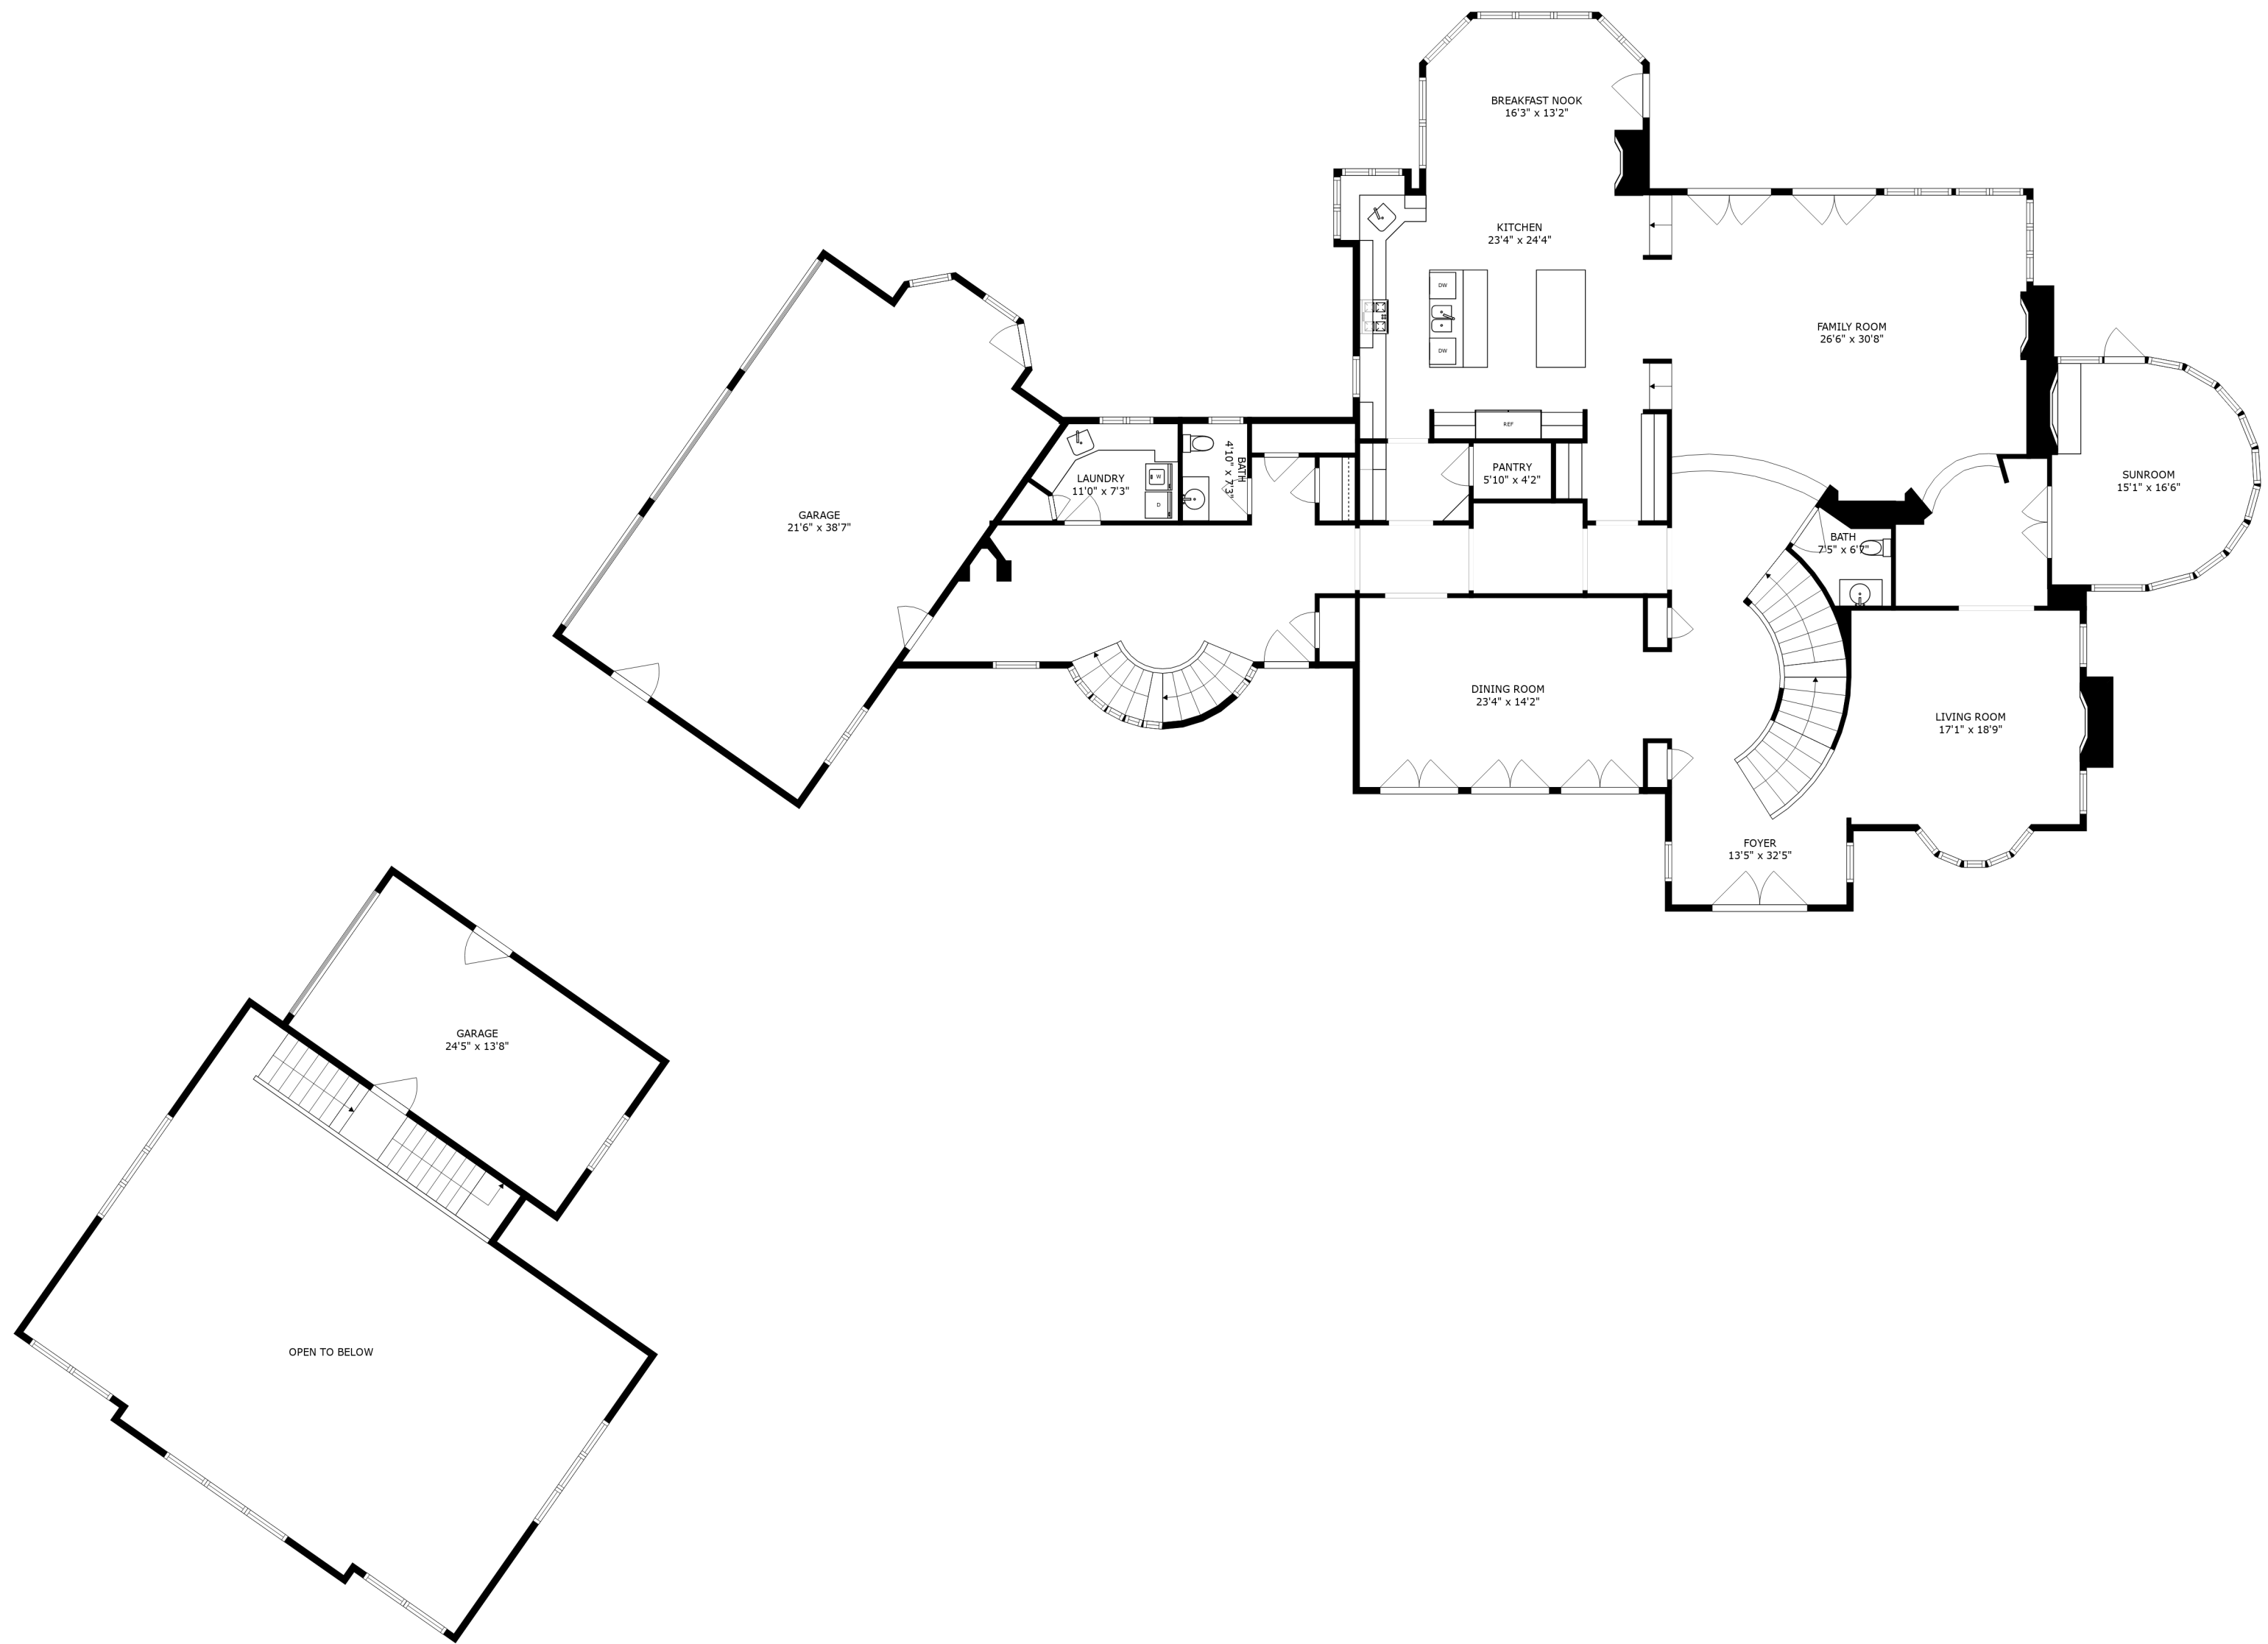

SIZES AND DIMENSIONS ARE APPROXIMATE, ACTUAL MAY VARY.

SIZES AND DIMENSIONS ARE APPROXIMATE, ACTUAL MAY VARY.

SIZES AND DIMENSIONS ARE APPROXIMATE, ACTUAL MAY VARY.

BASKETBALL ROOM
39'4" x 29'9"

SIZES AND DIMENSIONS ARE APPROXIMATE, ACTUAL MAY VARY.

SIZES AND DIMENSIONS ARE APPROXIMATE, ACTUAL MAY VARY.