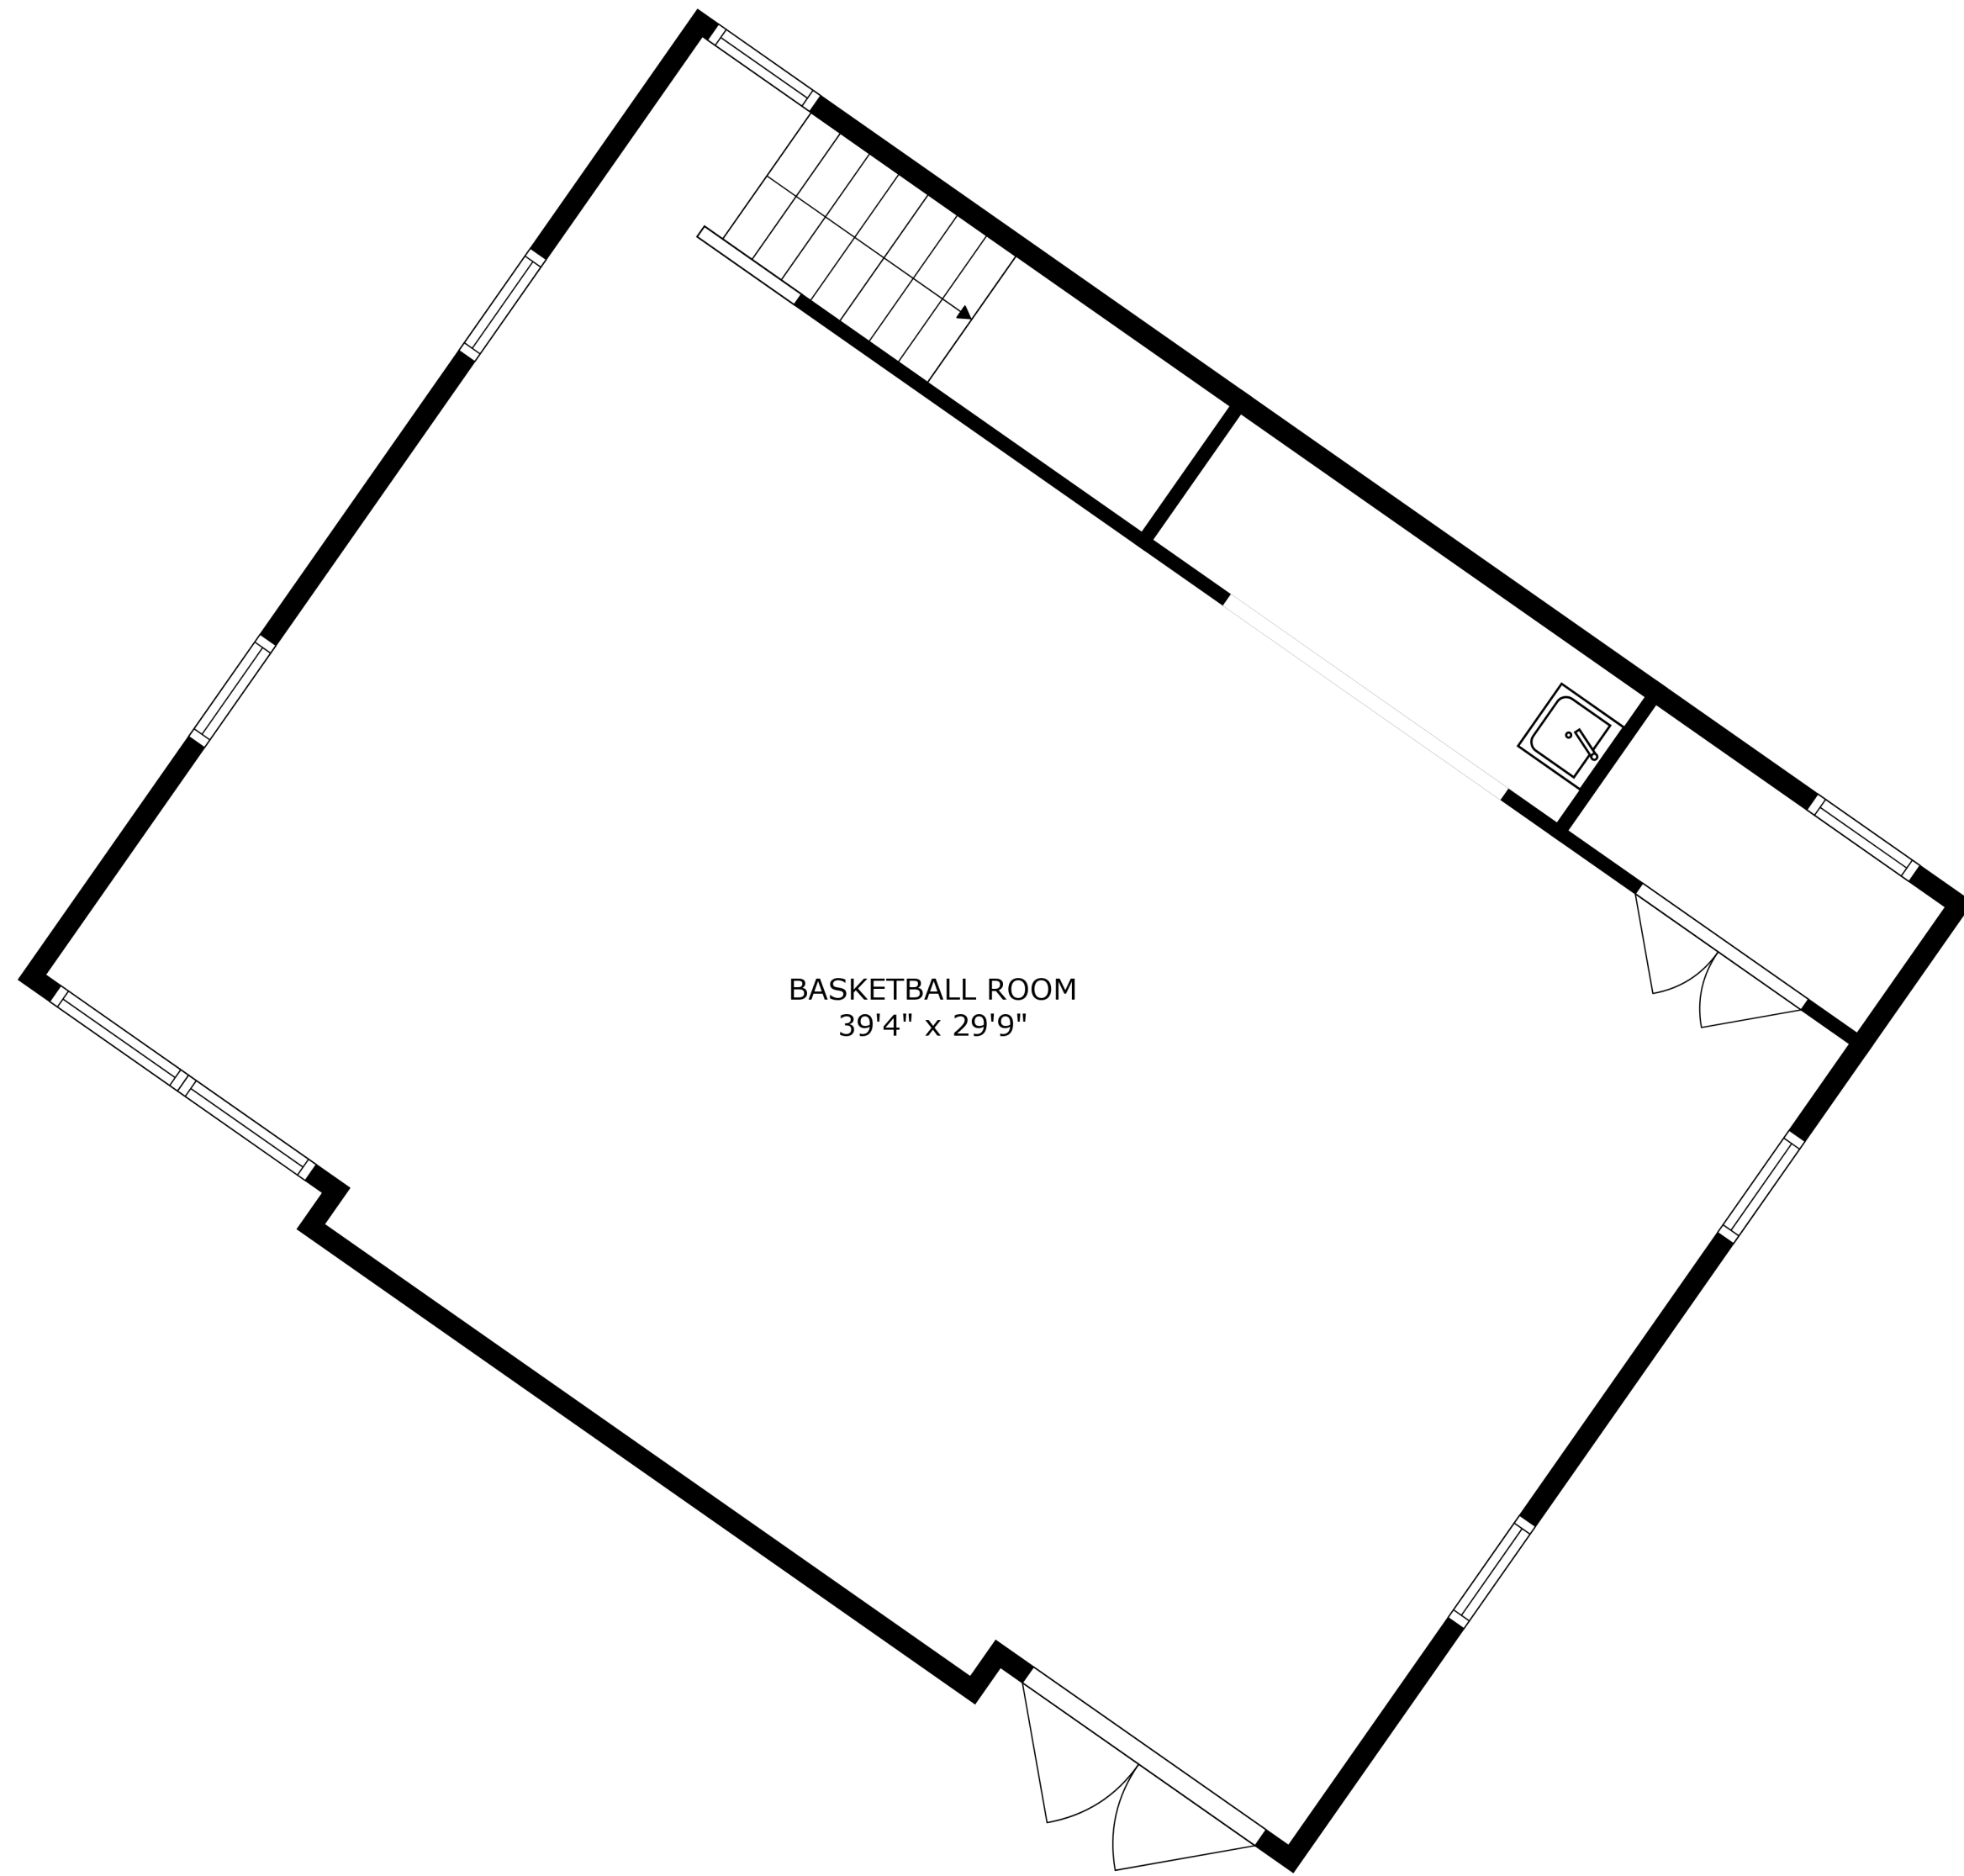

SIZES AND DIMENSIONS ARE APPROXIMATE, ACTUAL MAY VARY.

SIZES AND DIMENSIONS ARE APPROXIMATE, ACTUAL MAY VARY.

SIZES AND DIMENSIONS ARE APPROXIMATE, ACTUAL MAY VARY.

BASKETBALL ROOM
39'4" x 29'9"

SIZES AND DIMENSIONS ARE APPROXIMATE, ACTUAL MAY VARY.

SIZES AND DIMENSIONS ARE APPROXIMATE, ACTUAL MAY VARY.