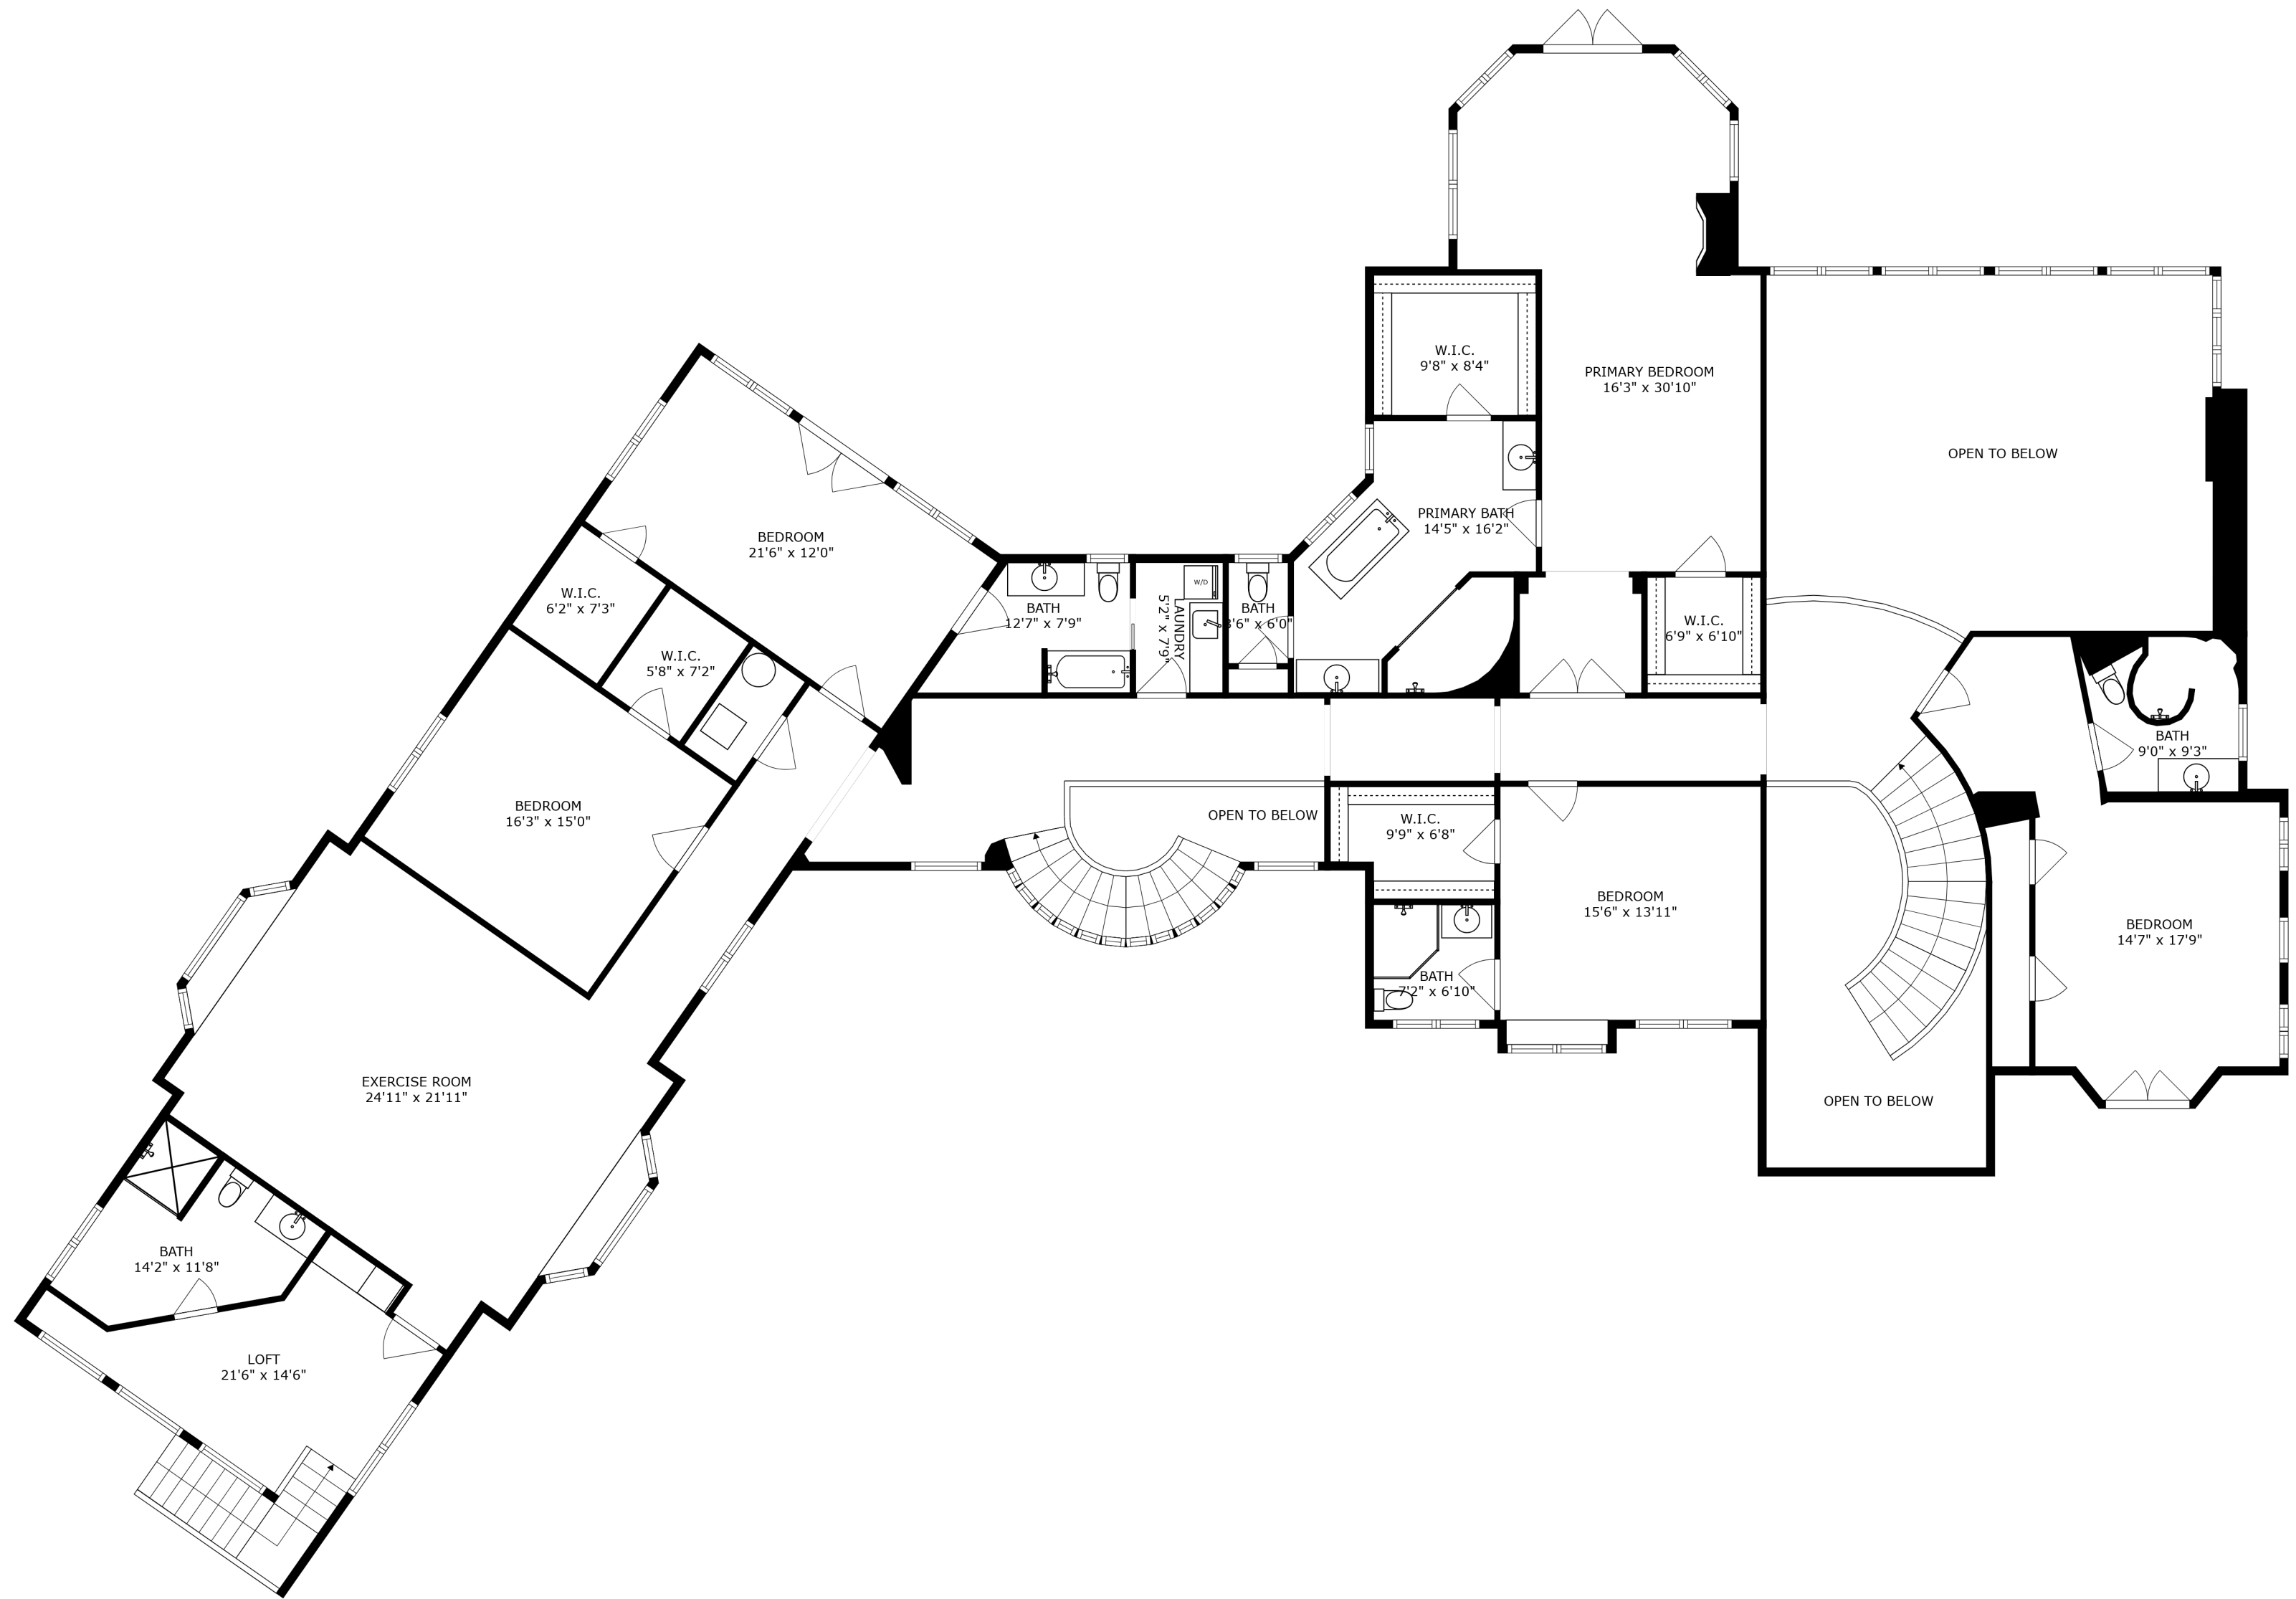

SIZES AND DIMENSIONS ARE APPROXIMATE, ACTUAL MAY VARY.

SIZES AND DIMENSIONS ARE APPROXIMATE, ACTUAL MAY VARY.

SIZES AND DIMENSIONS ARE APPROXIMATE, ACTUAL MAY VARY.

BASKETBALL ROOM
39'4" x 29'9"

SIZES AND DIMENSIONS ARE APPROXIMATE, ACTUAL MAY VARY.

SIZES AND DIMENSIONS ARE APPROXIMATE, ACTUAL MAY VARY.