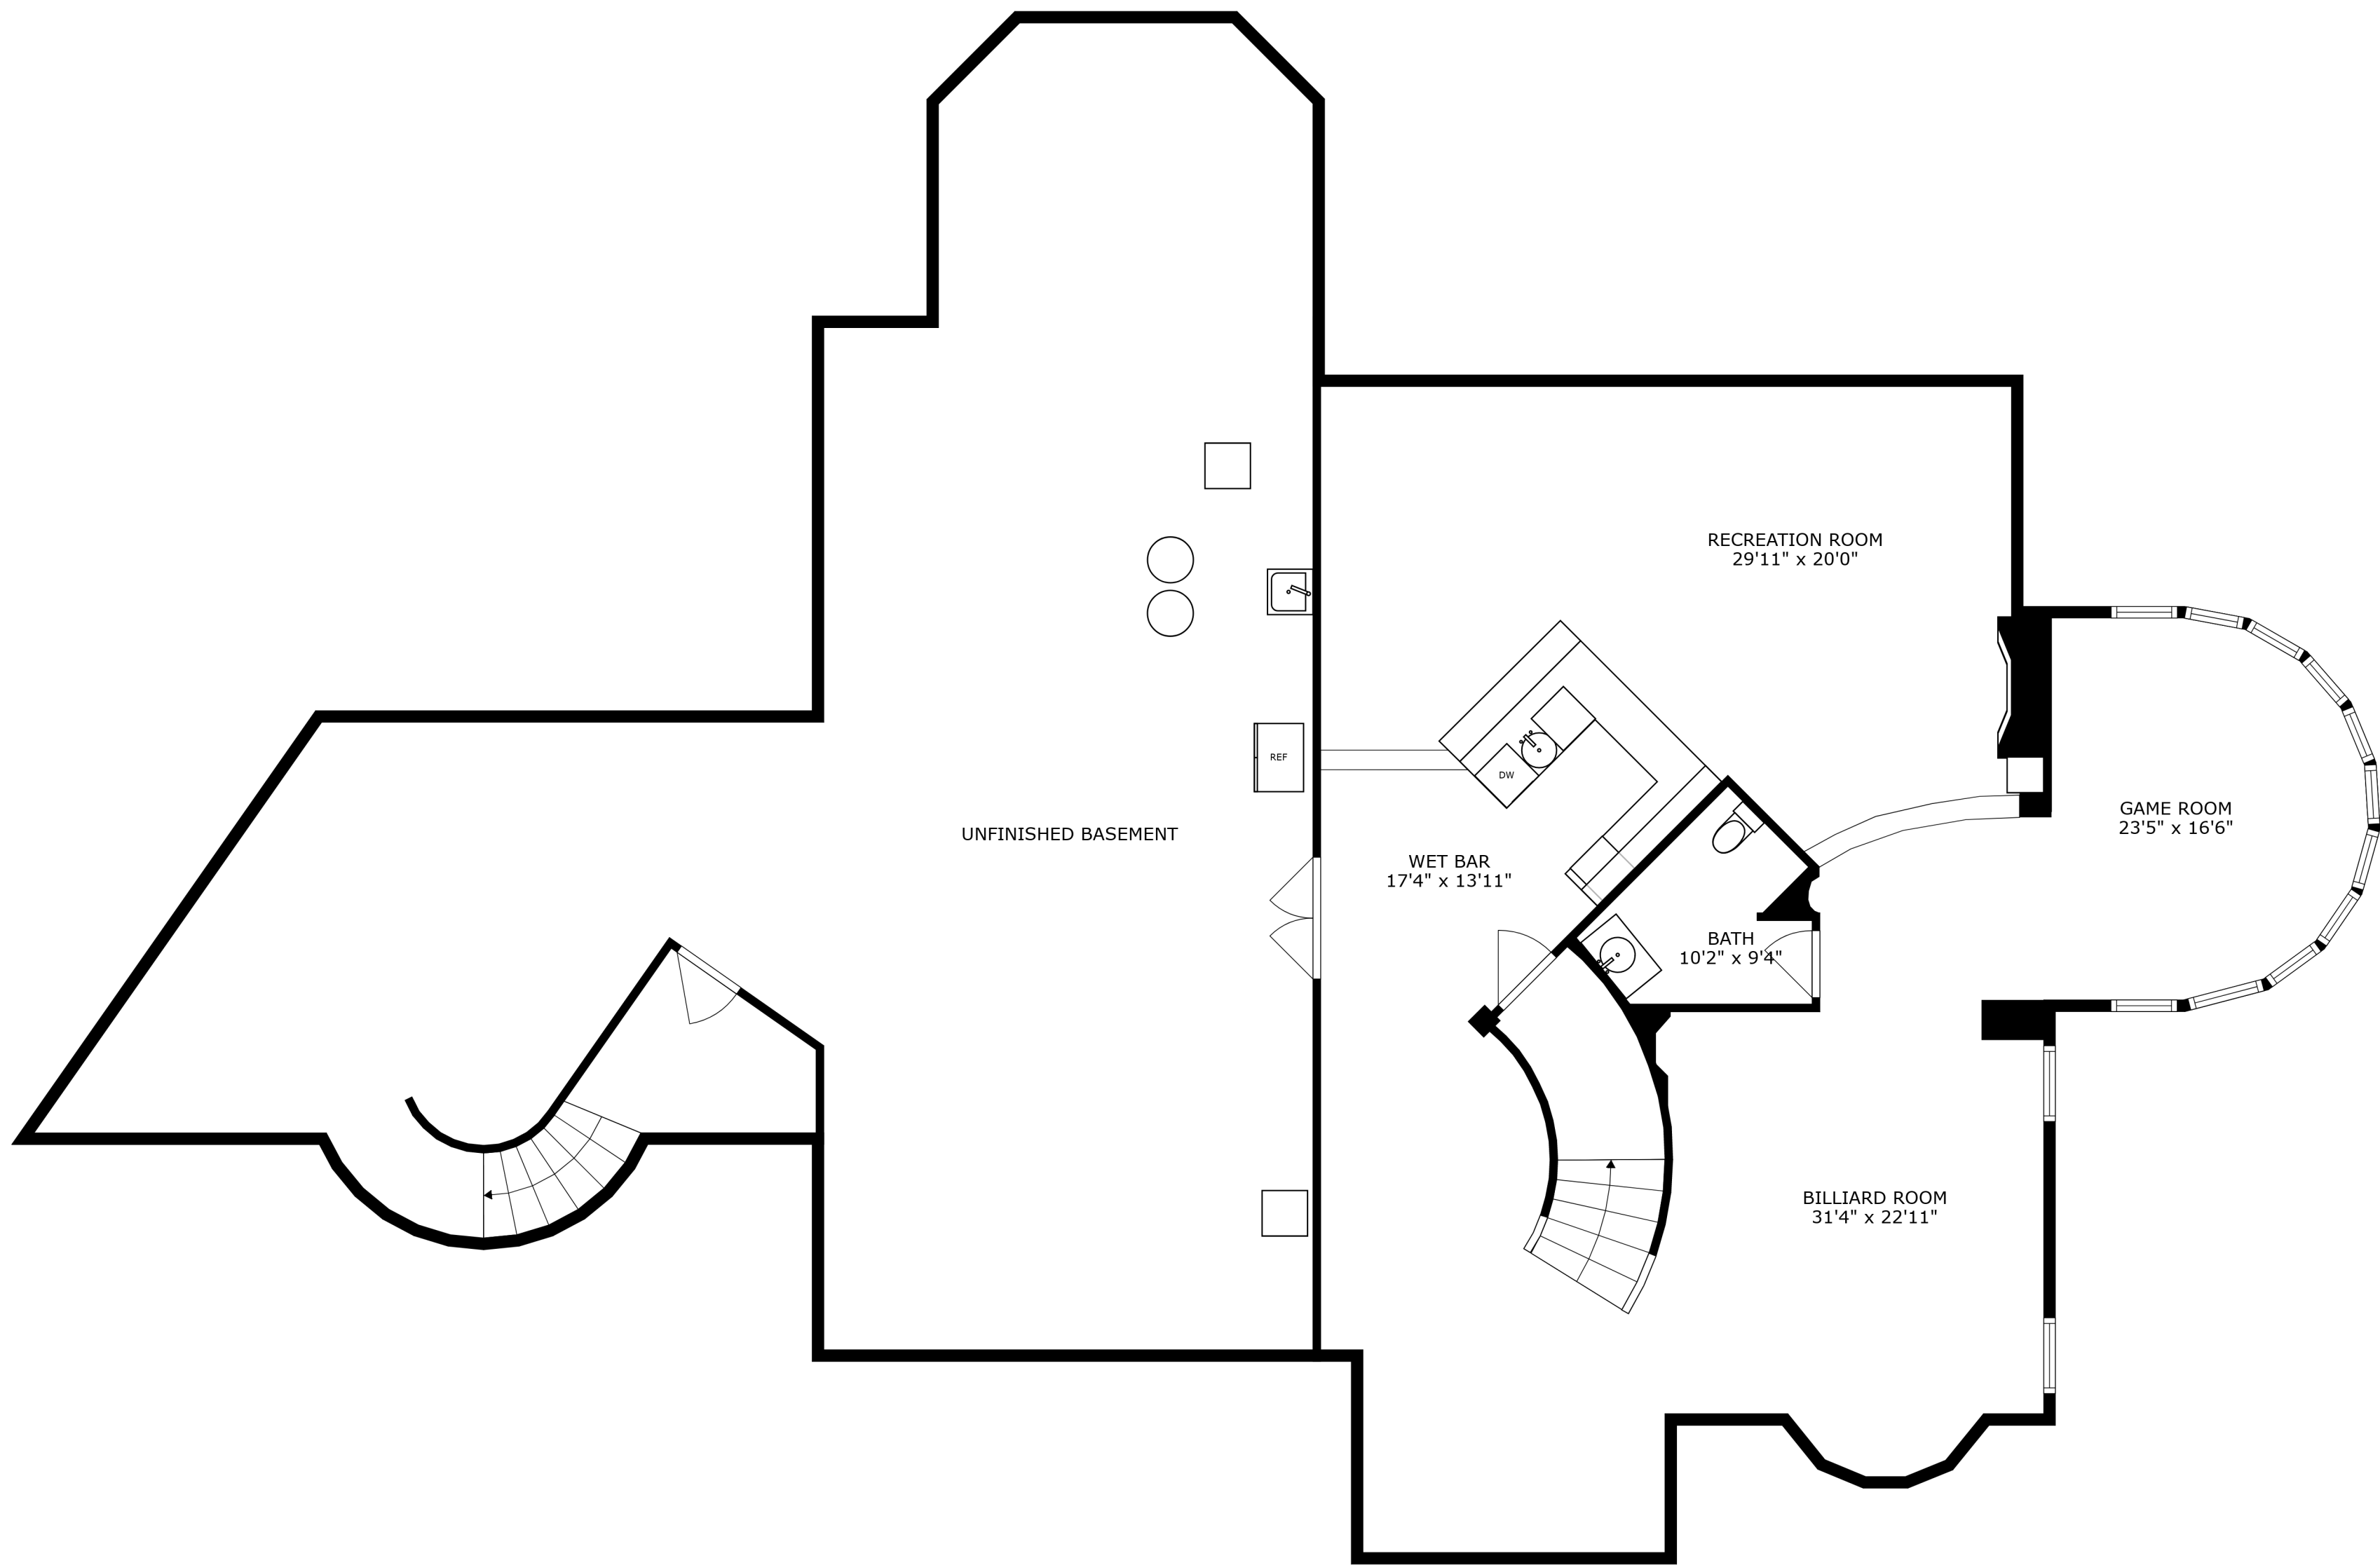

SIZES AND DIMENSIONS ARE APPROXIMATE, ACTUAL MAY VARY.

SIZES AND DIMENSIONS ARE APPROXIMATE, ACTUAL MAY VARY.

SIZES AND DIMENSIONS ARE APPROXIMATE, ACTUAL MAY VARY.

BASKETBALL ROOM
39'4" x 29'9"

SIZES AND DIMENSIONS ARE APPROXIMATE, ACTUAL MAY VARY.

SIZES AND DIMENSIONS ARE APPROXIMATE, ACTUAL MAY VARY.