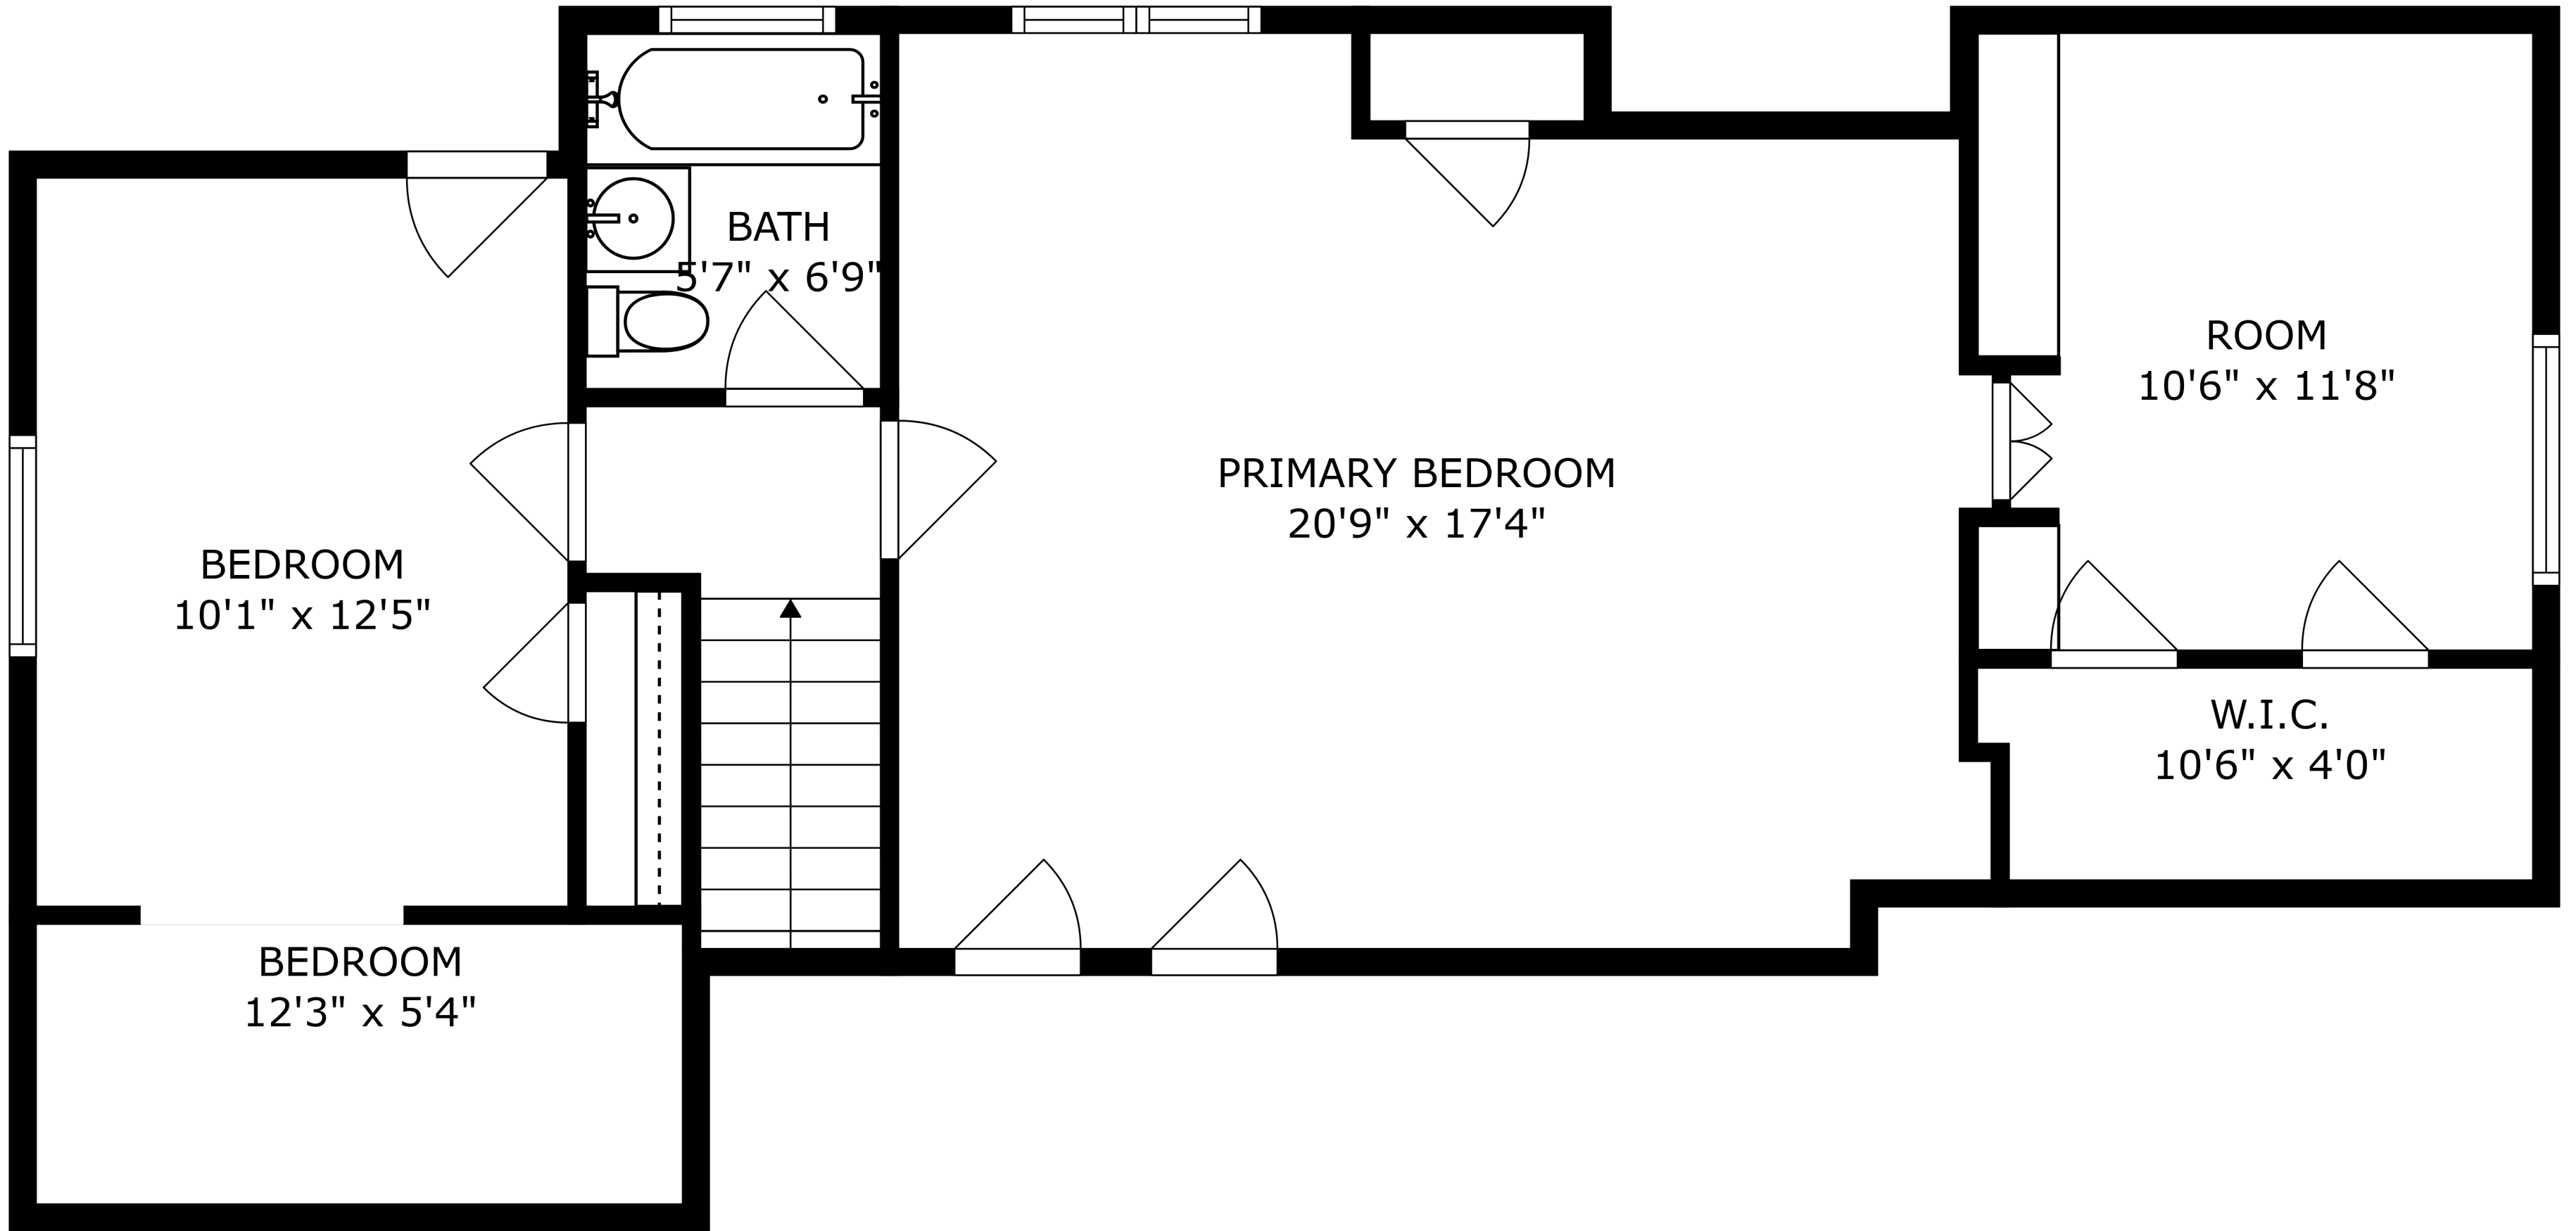

FLOOR 1

FLOOR 2

SIZES AND DIMENSIONS ARE APPROXIMATE, ACTUAL MAY VARY.

SIZES AND DIMENSIONS ARE APPROXIMATE, ACTUAL MAY VARY.

PATIO  
47'10" x 17'0"

SIZES AND DIMENSIONS ARE APPROXIMATE, ACTUAL MAY VARY.