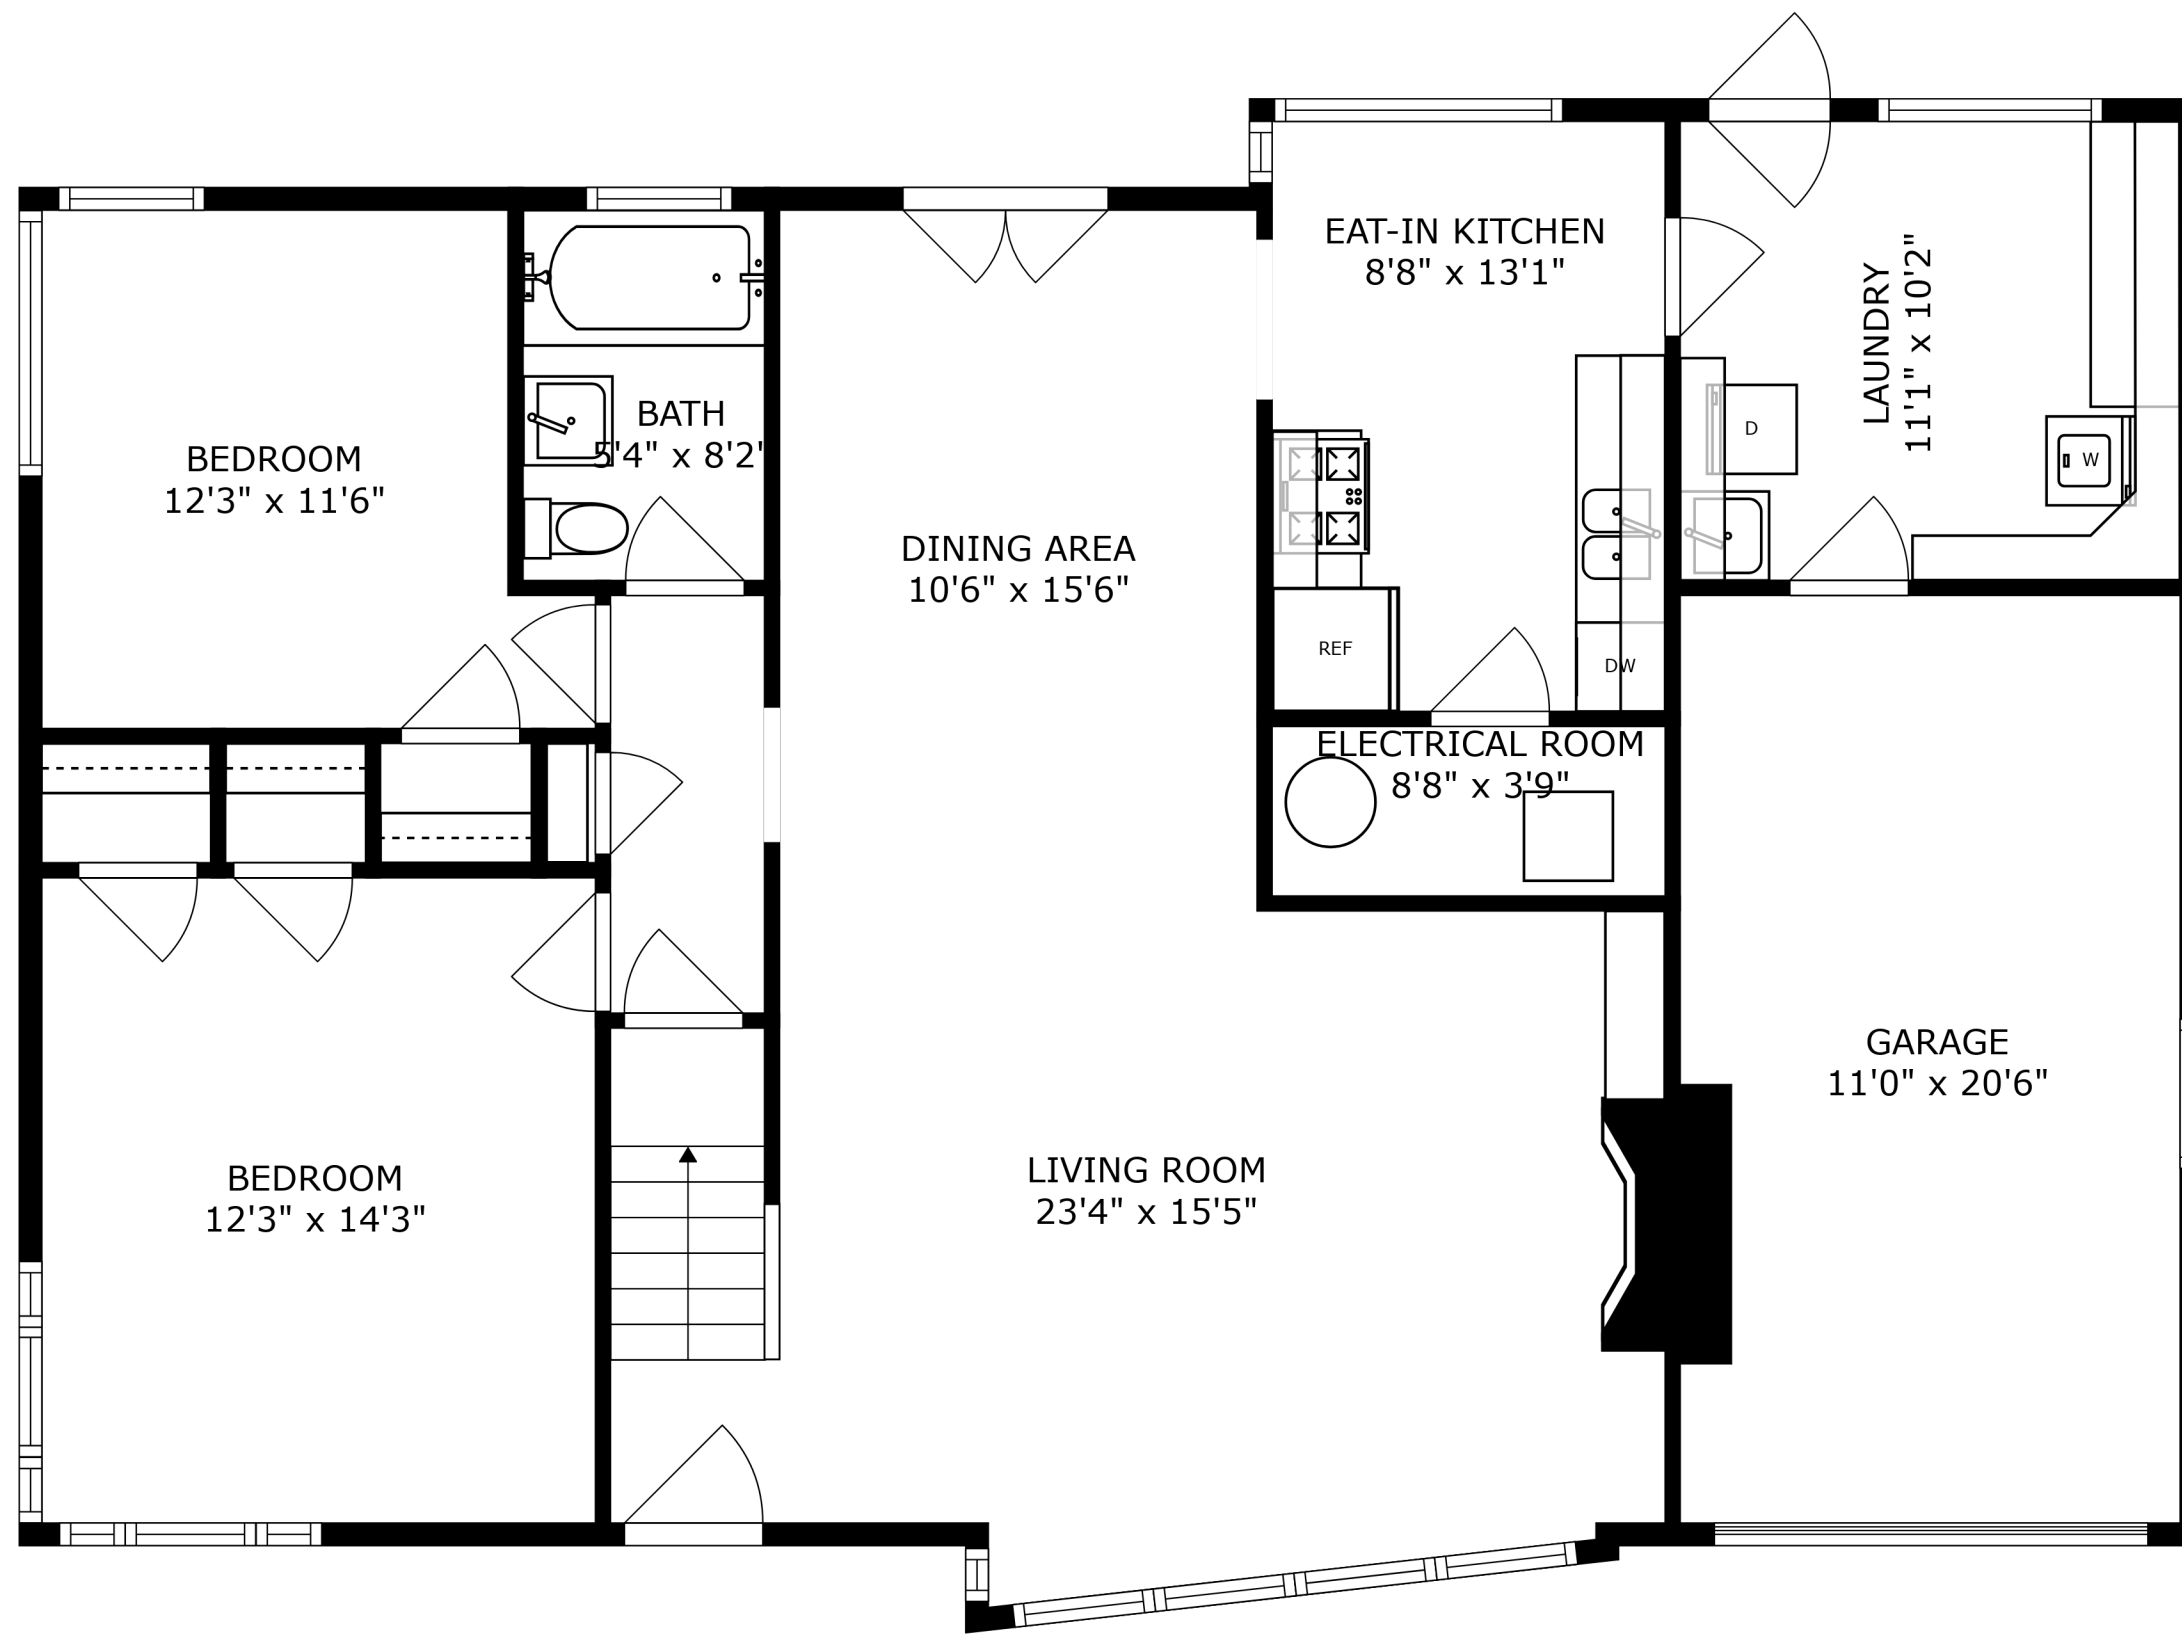

FLOOR 1

FLOOR 2

SIZES AND DIMENSIONS ARE APPROXIMATE, ACTUAL MAY VARY.

SIZES AND DIMENSIONS ARE APPROXIMATE, ACTUAL MAY VARY.

PATIO  
47'10" x 17'0"

SIZES AND DIMENSIONS ARE APPROXIMATE, ACTUAL MAY VARY.